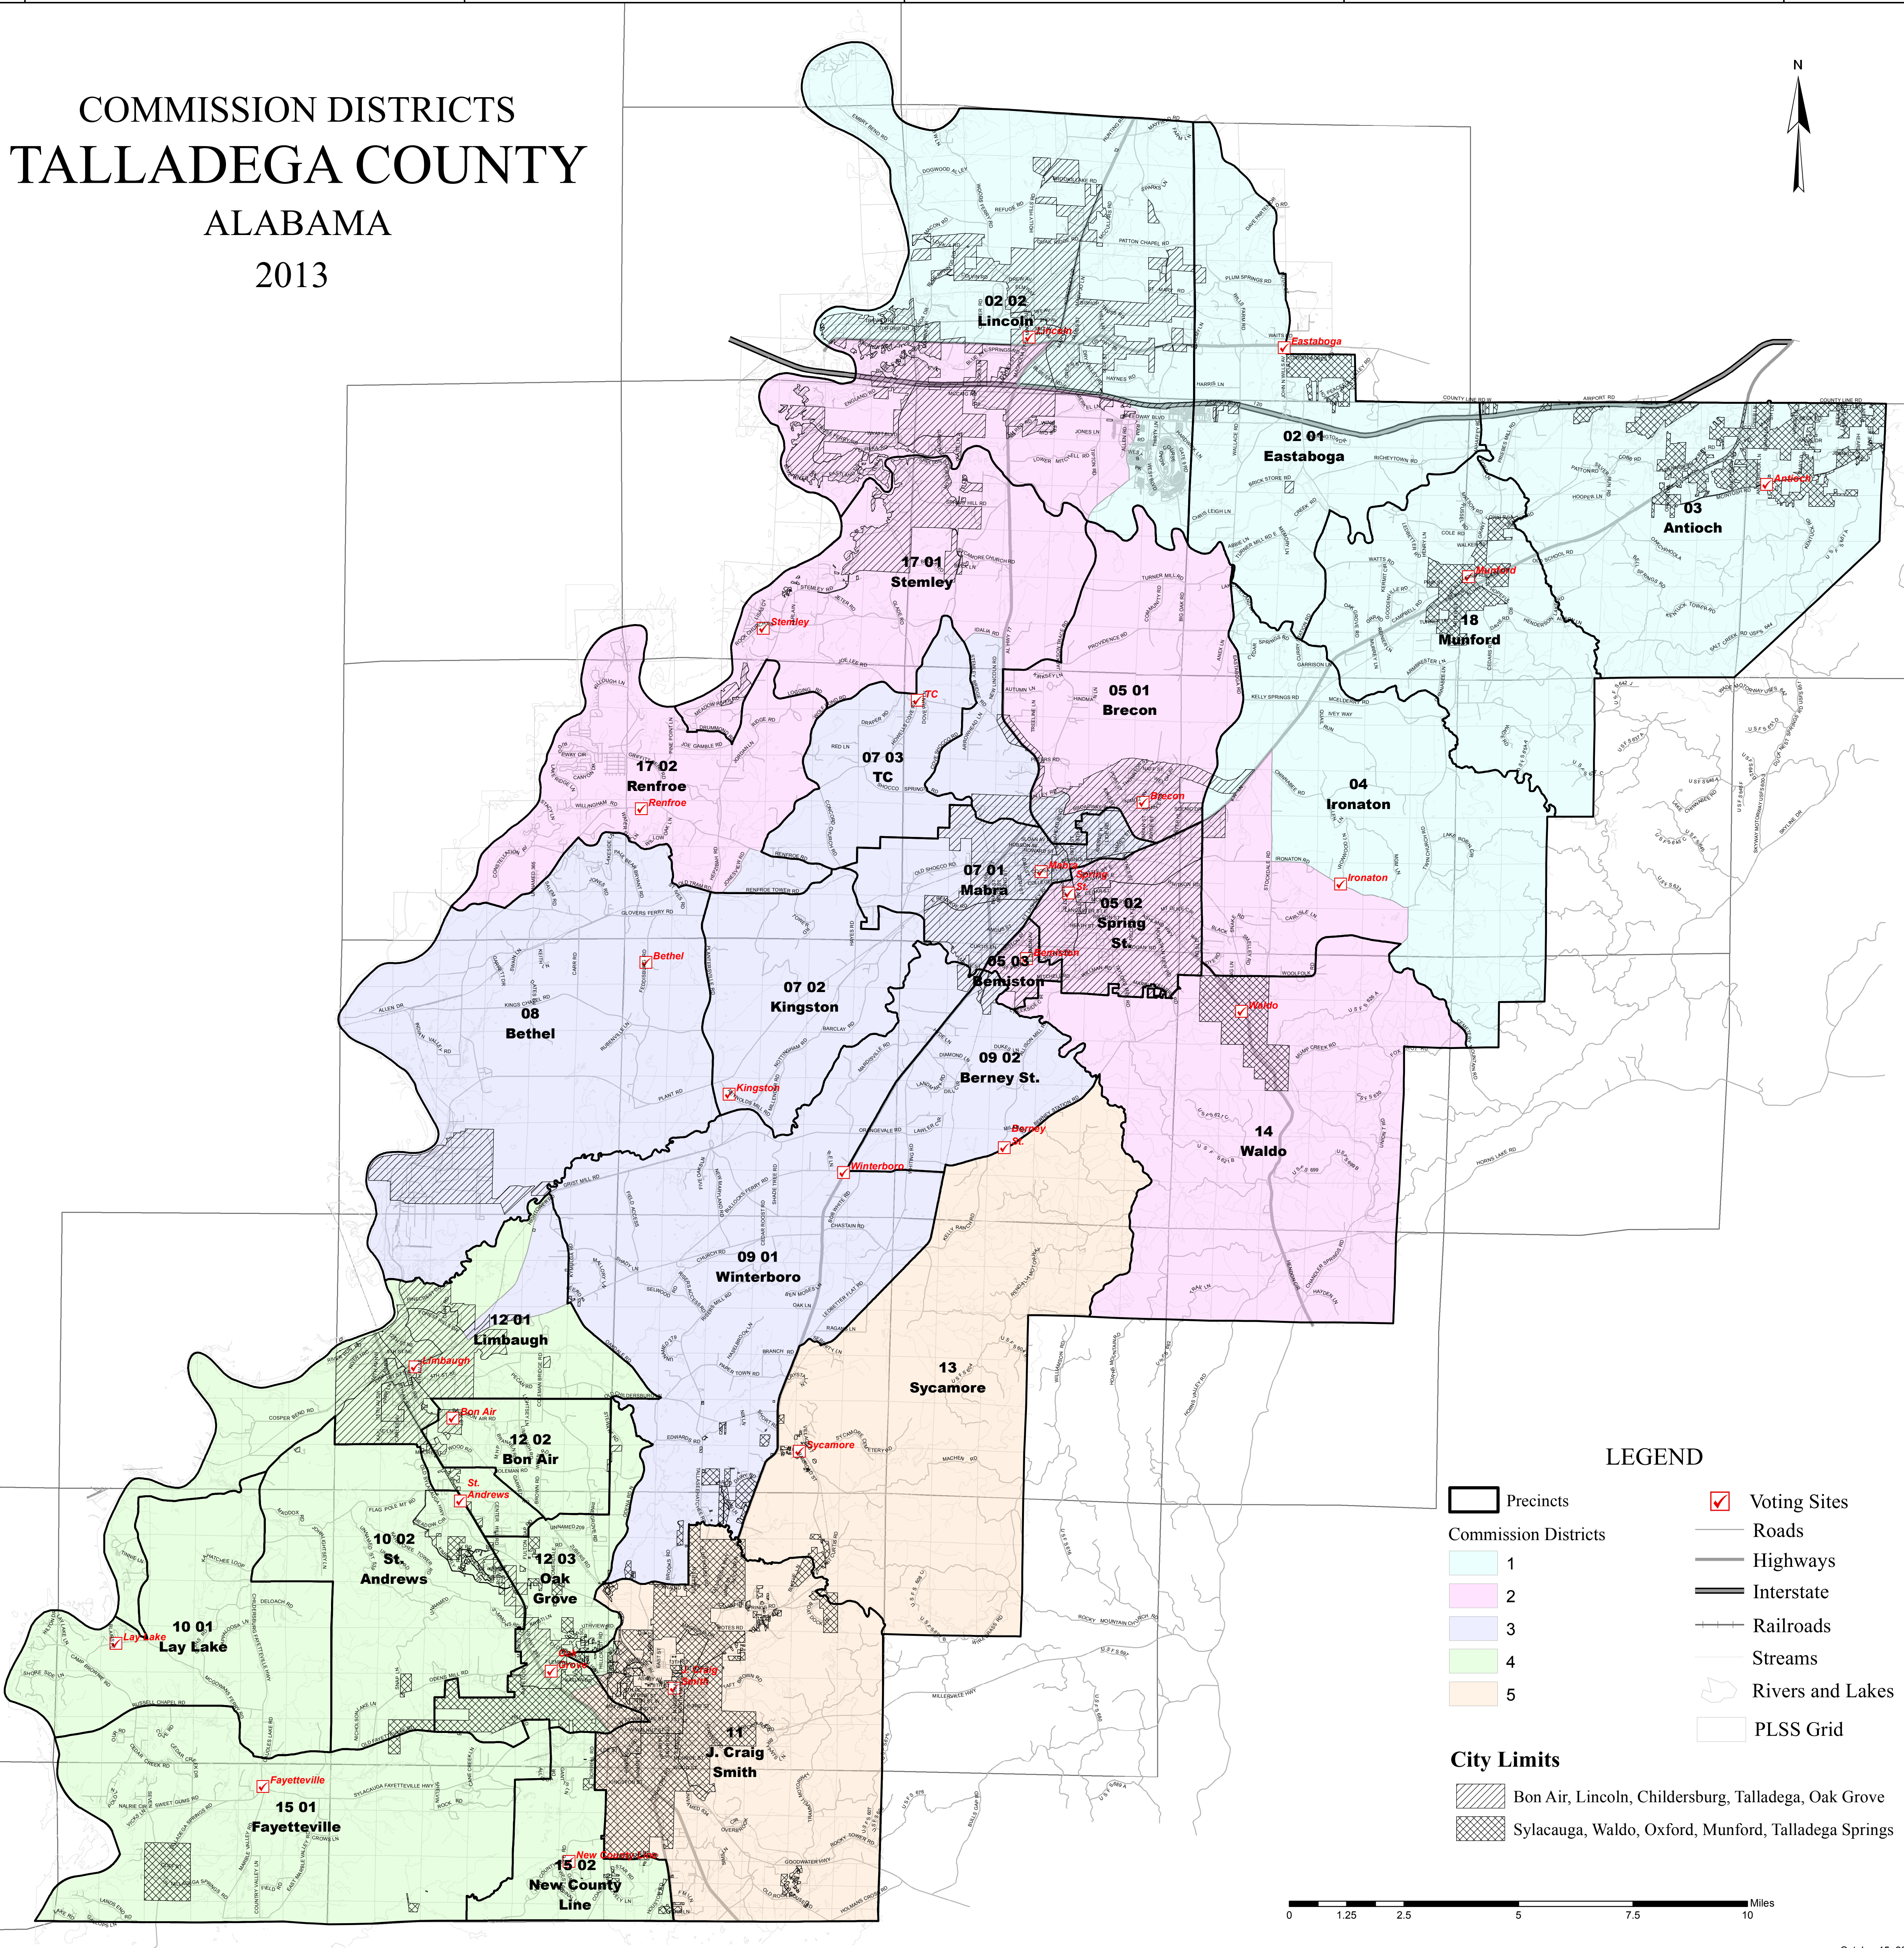

# COMMISSION DISTRICTS TALLADEGA COUNTY ALABAMA 2013

## LEGEND

- Precincts
- Voting Sites
- Roads
- Highways
- Interstate
- Railroads
- Streams
- Rivers and Lakes
- PLSS Grid
- City Limits: Bon Air, Lincoln, Childersburg, Talladega, Oak Grove
- City Limits: Sylacauga, Waldo, Oxford, Munford, Talladega Springs