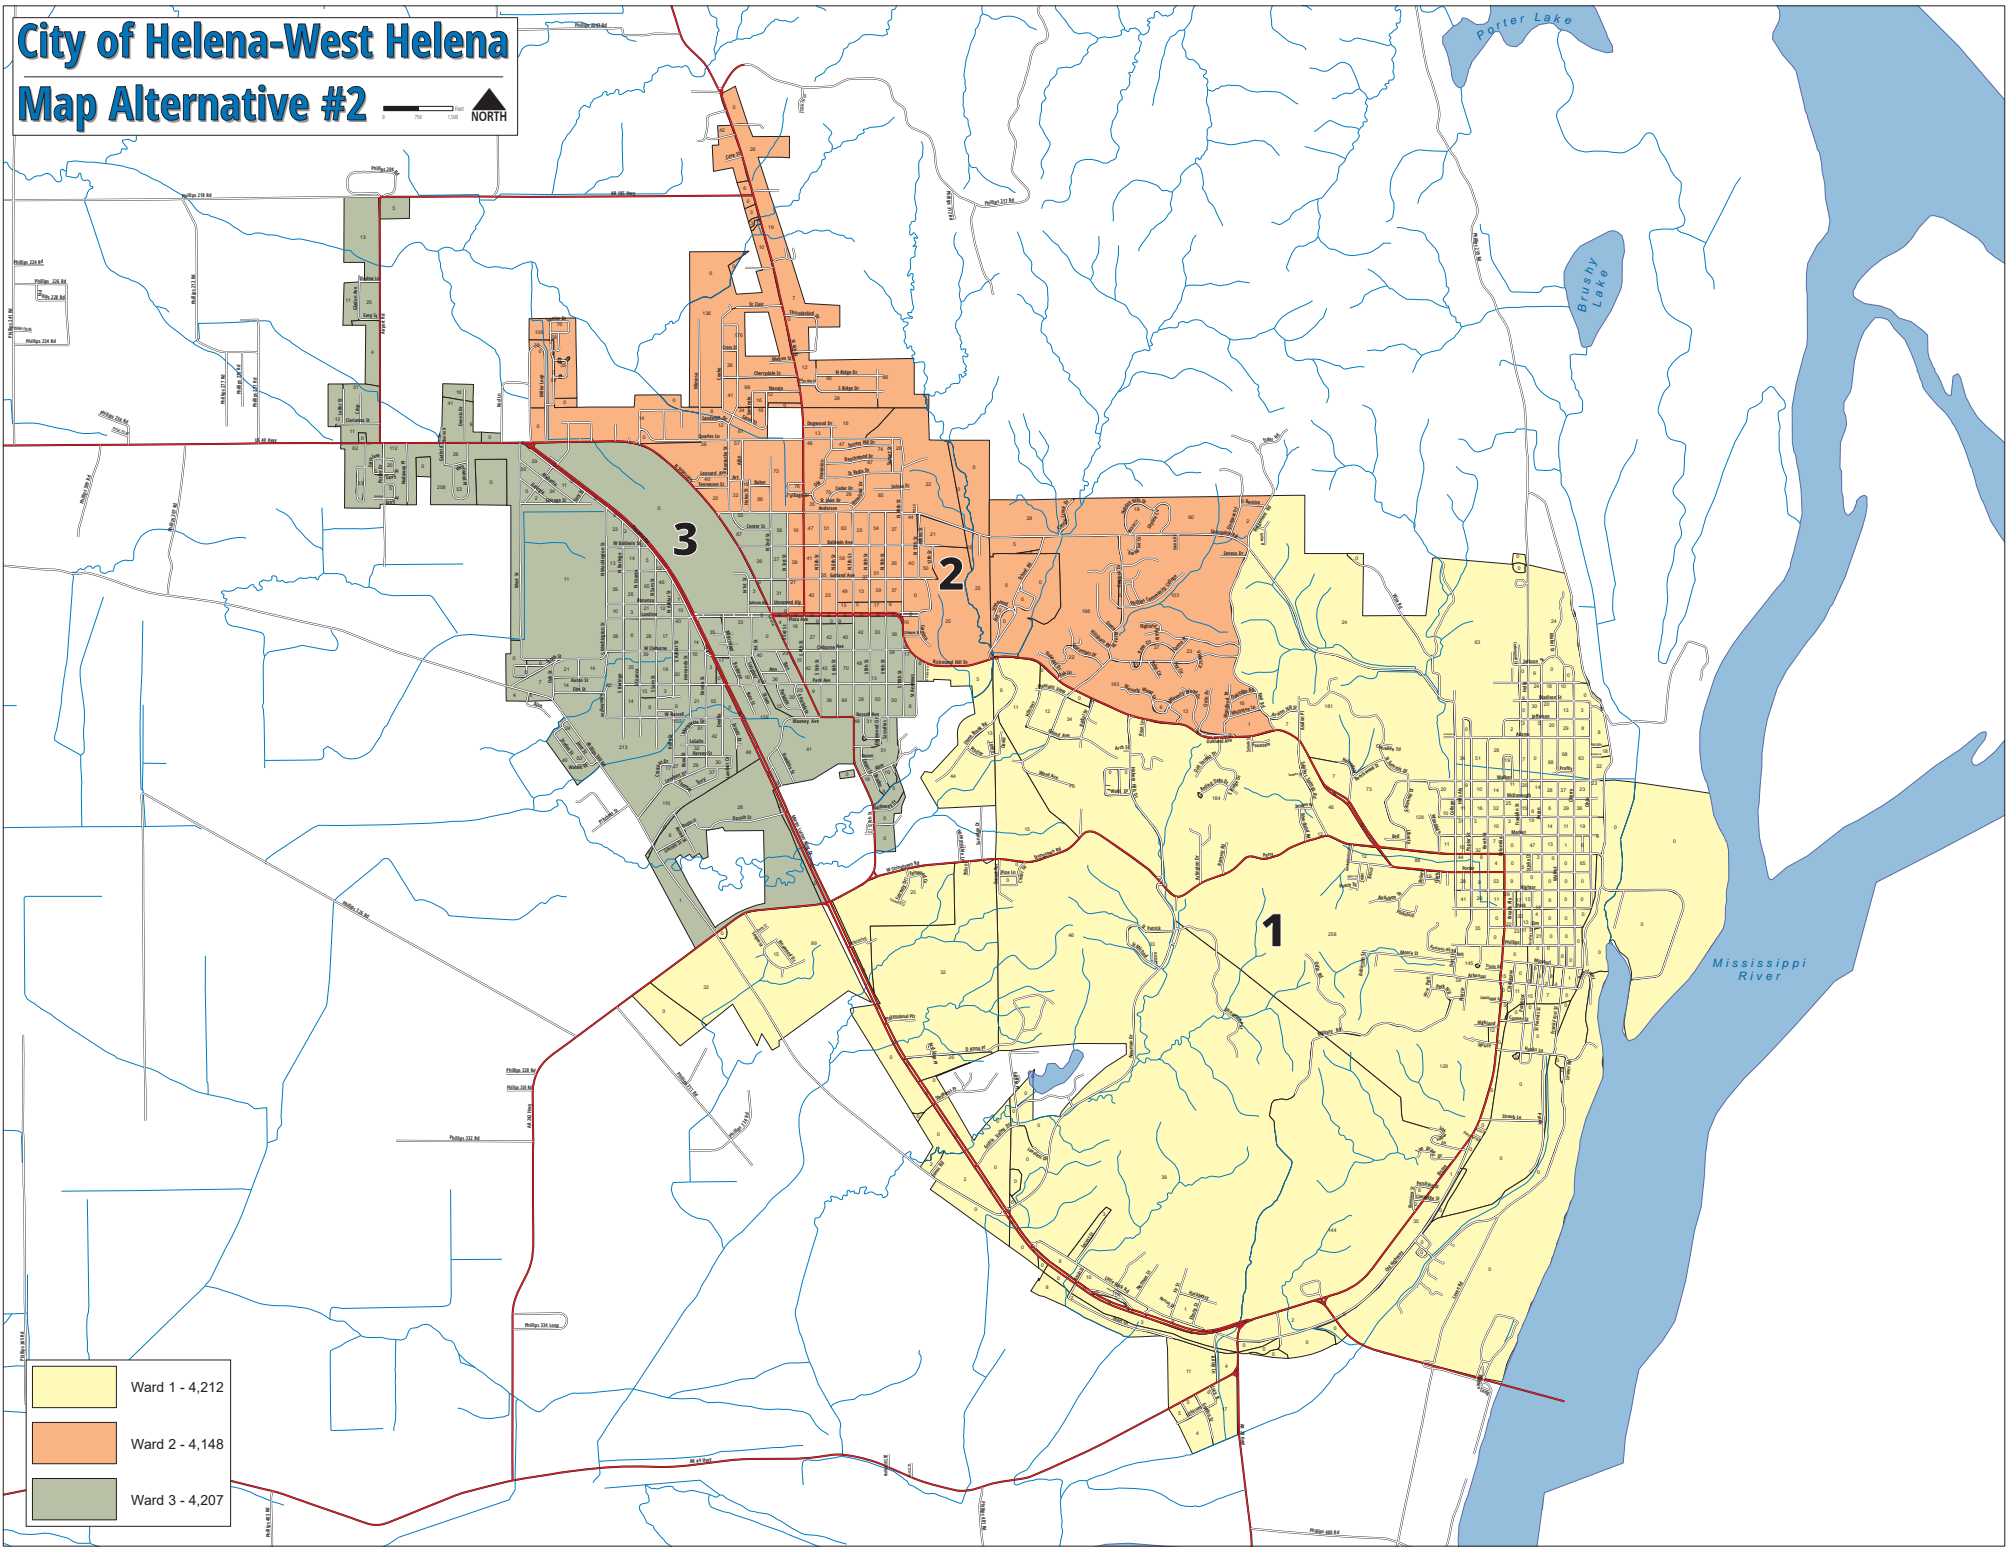

City of Helena-West Helena Map Alternative #2

	Ward 1 - 4,212
	Ward 2 - 4,148
	Ward 3 - 4,207