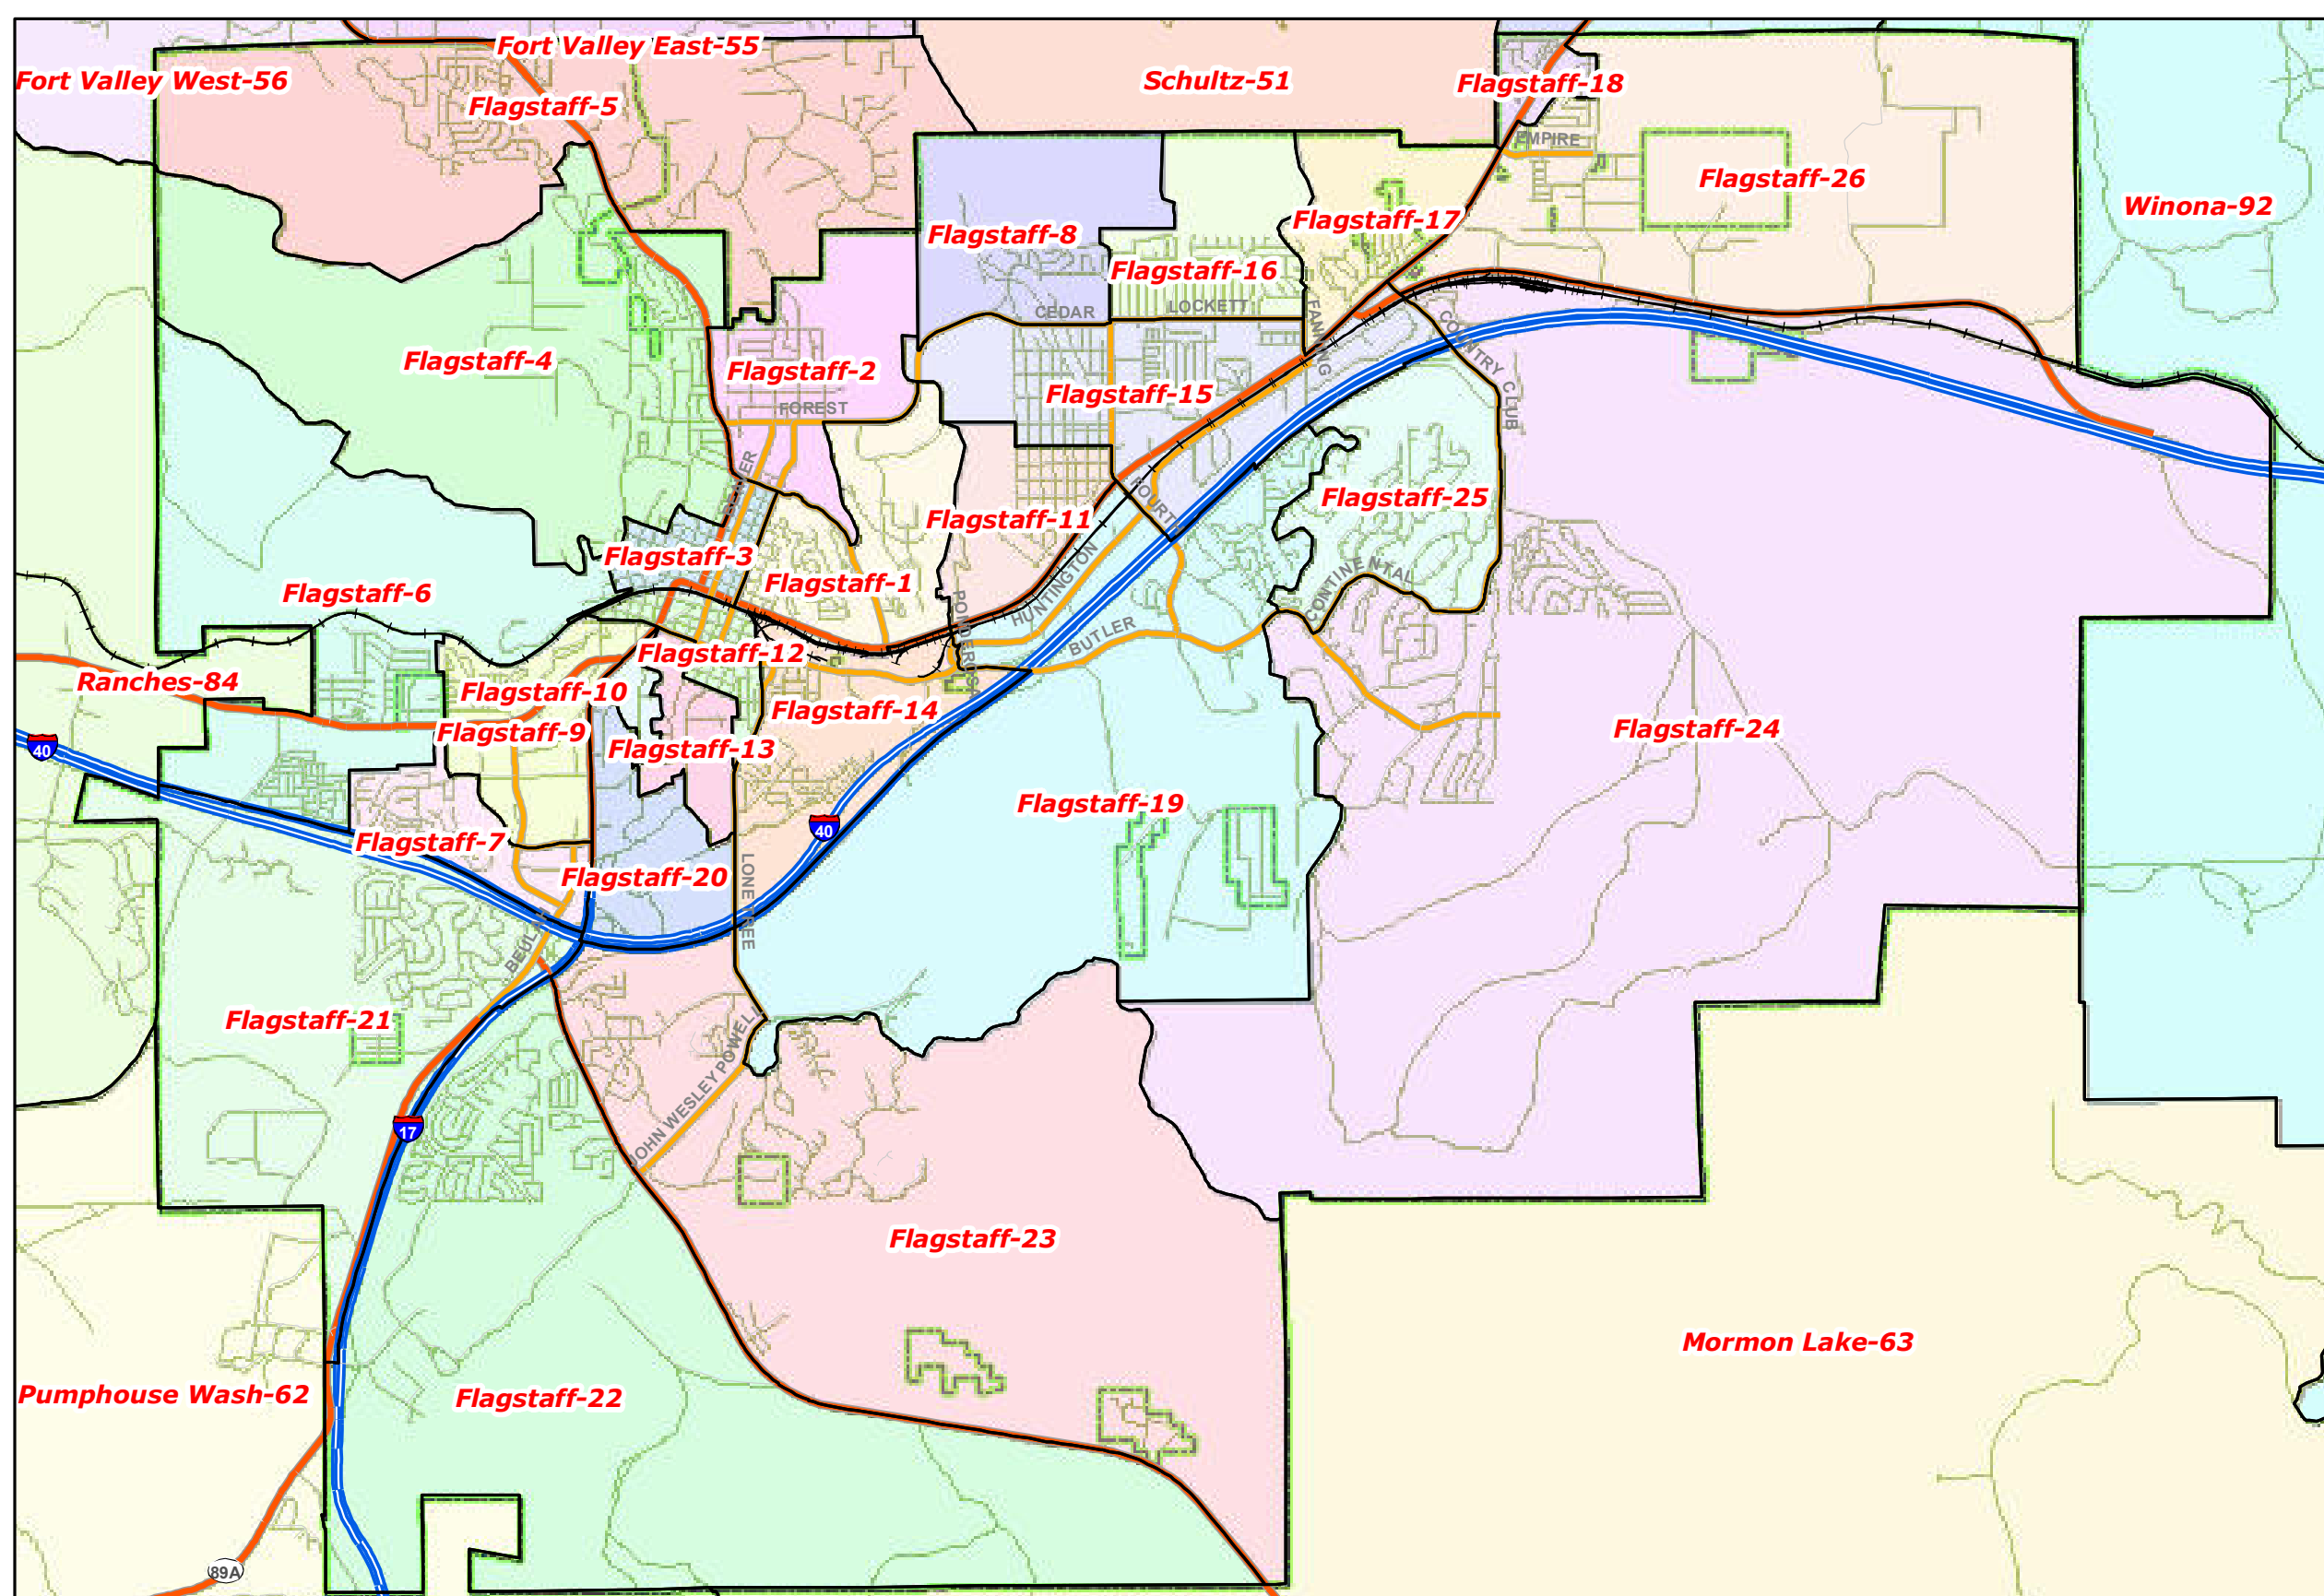

COCONINO COUNTY VOTING PRECINCTS 2012

CITY OF FLAGSTAFF VOTING PRECINCTS

COCONINO COUNTY GIS

COCONINO COUNTY ARIZONA
INFORMATION TECHNOLOGY

THIS MAP IS FOR GENERAL PURPOSES ONLY.
NO WARRANTY OF ACCURACY IS IMPLIED OR GIVEN.