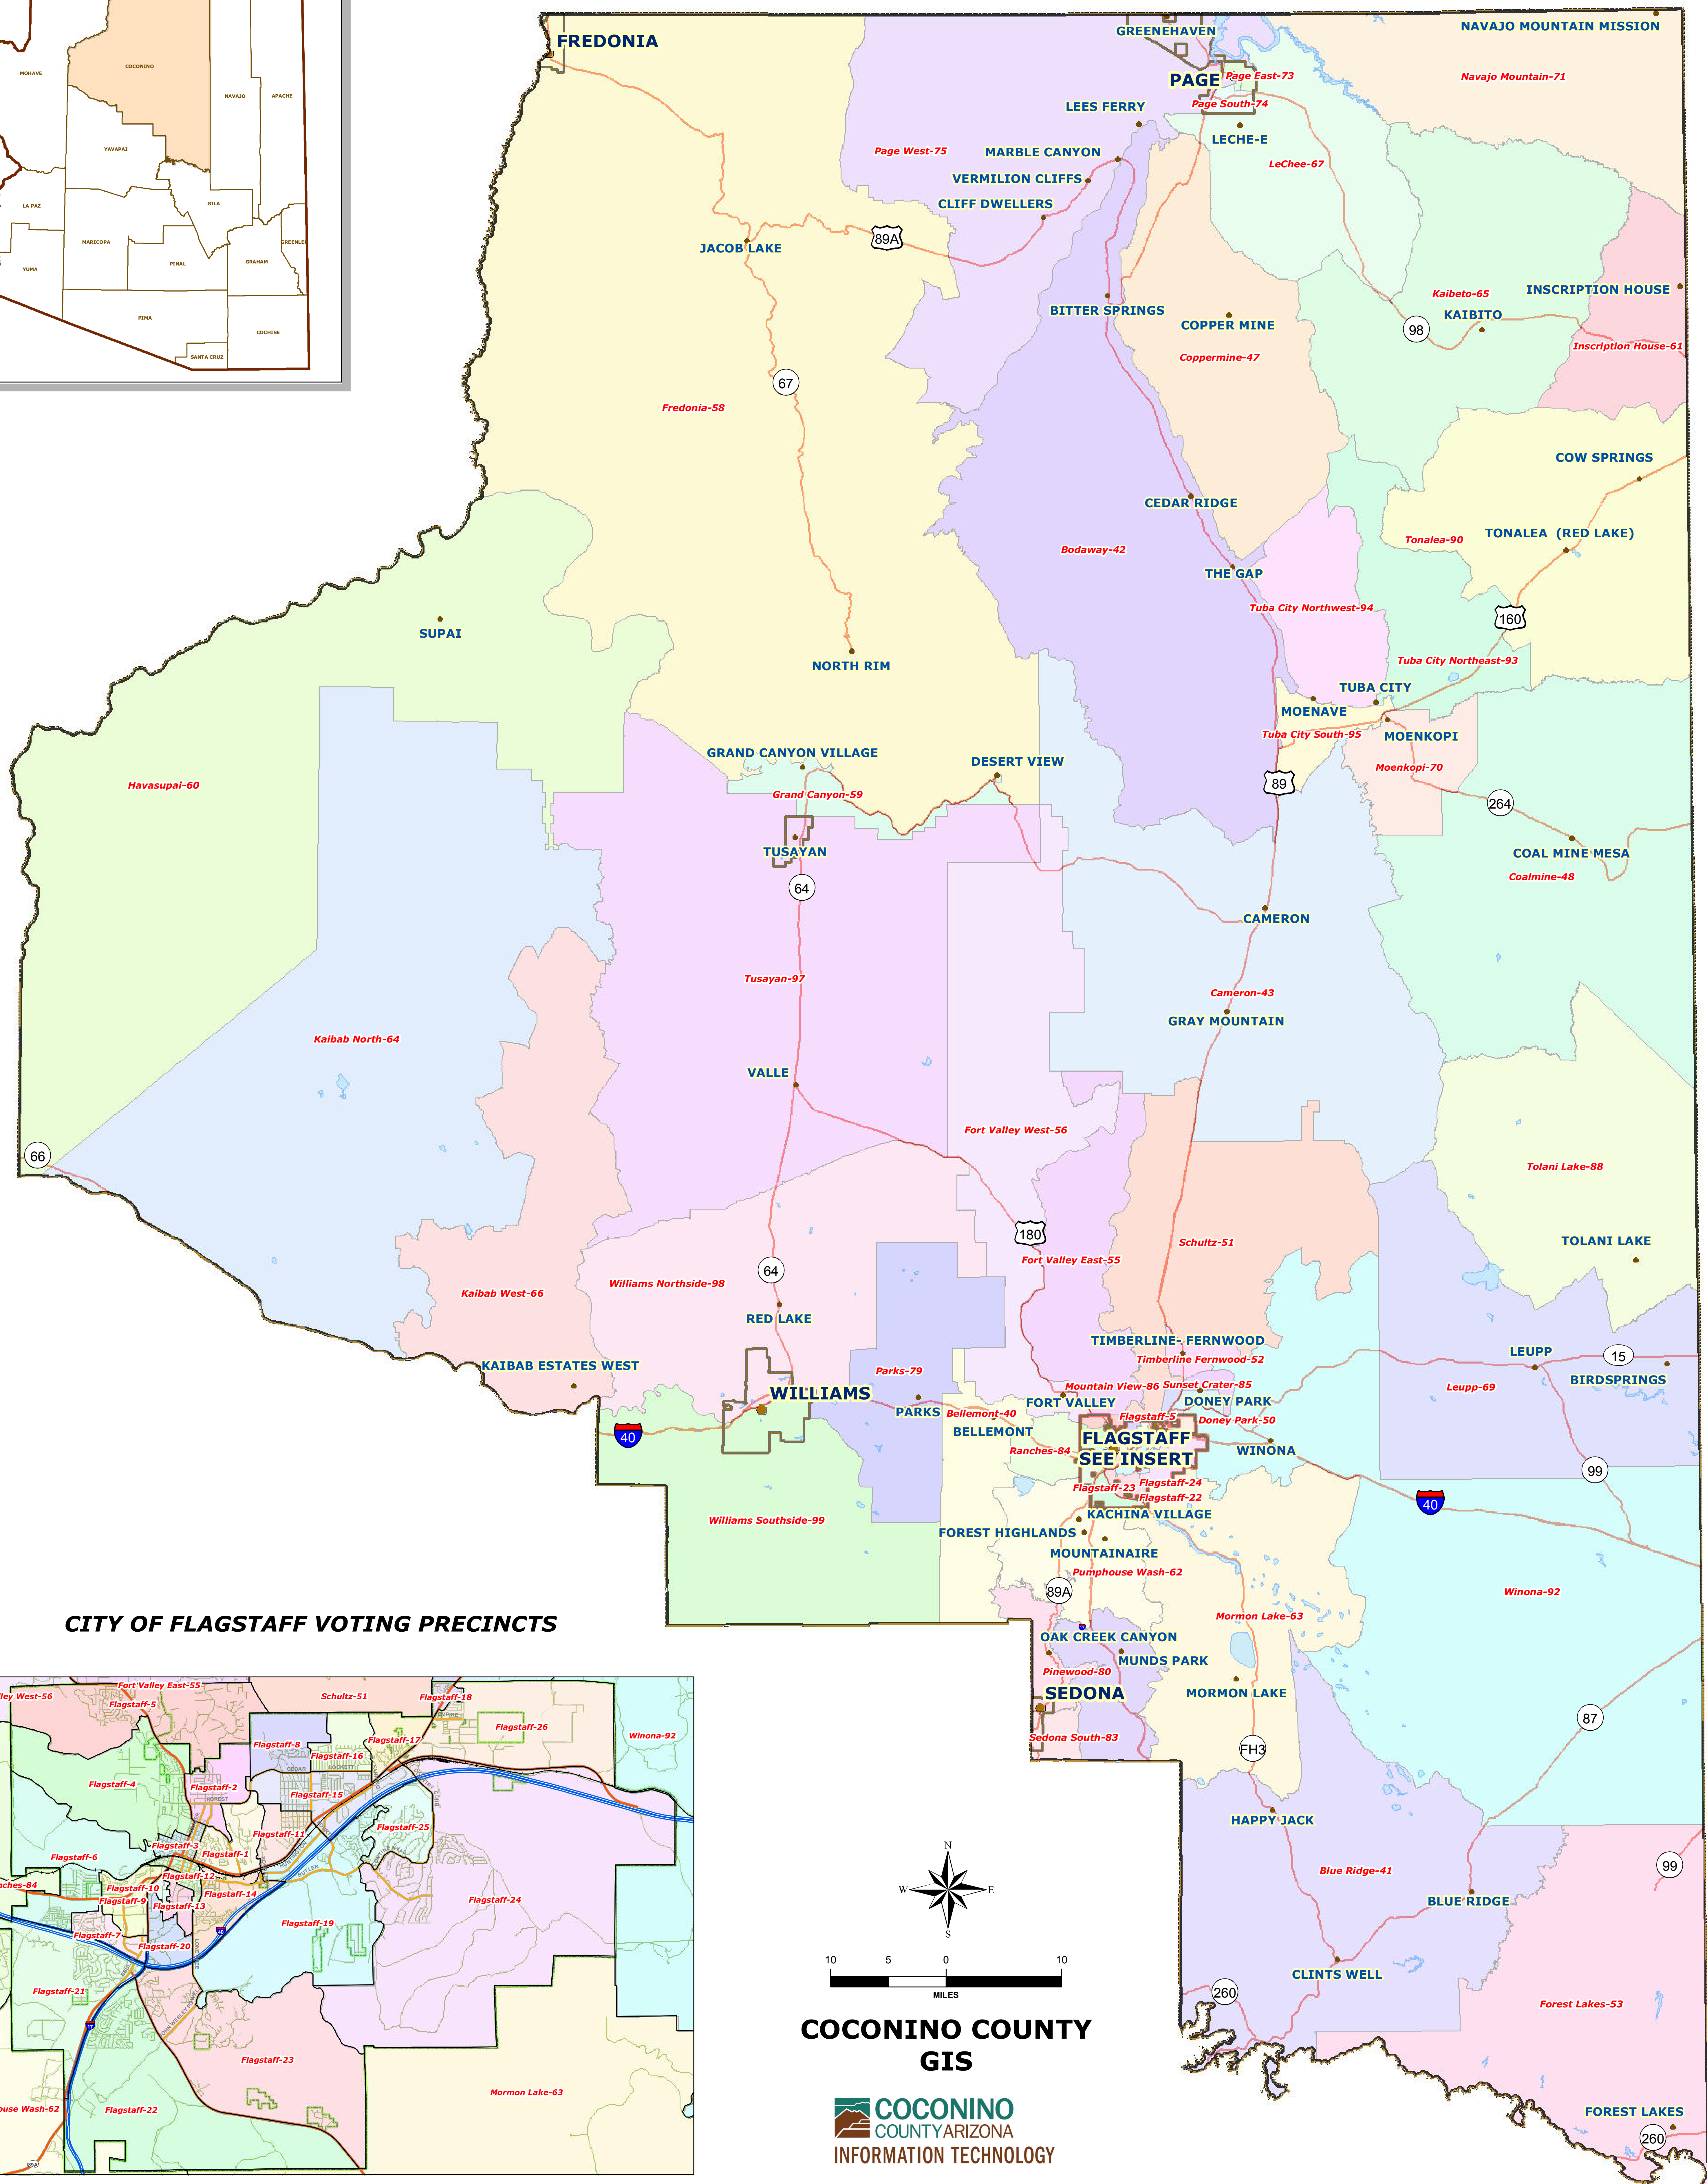

COCONINO COUNTY VOTING PRECINCTS 2012

CITY OF FLAGSTAFF VOTING PRECINCTS

COCONINO COUNTY GIS

COCONINO COUNTY ARIZONA
INFORMATION TECHNOLOGY

THIS MAP IS FOR GENERAL PURPOSES ONLY.
NO WARRANTY OF ACCURACY IS IMPLIED OR GIVEN.