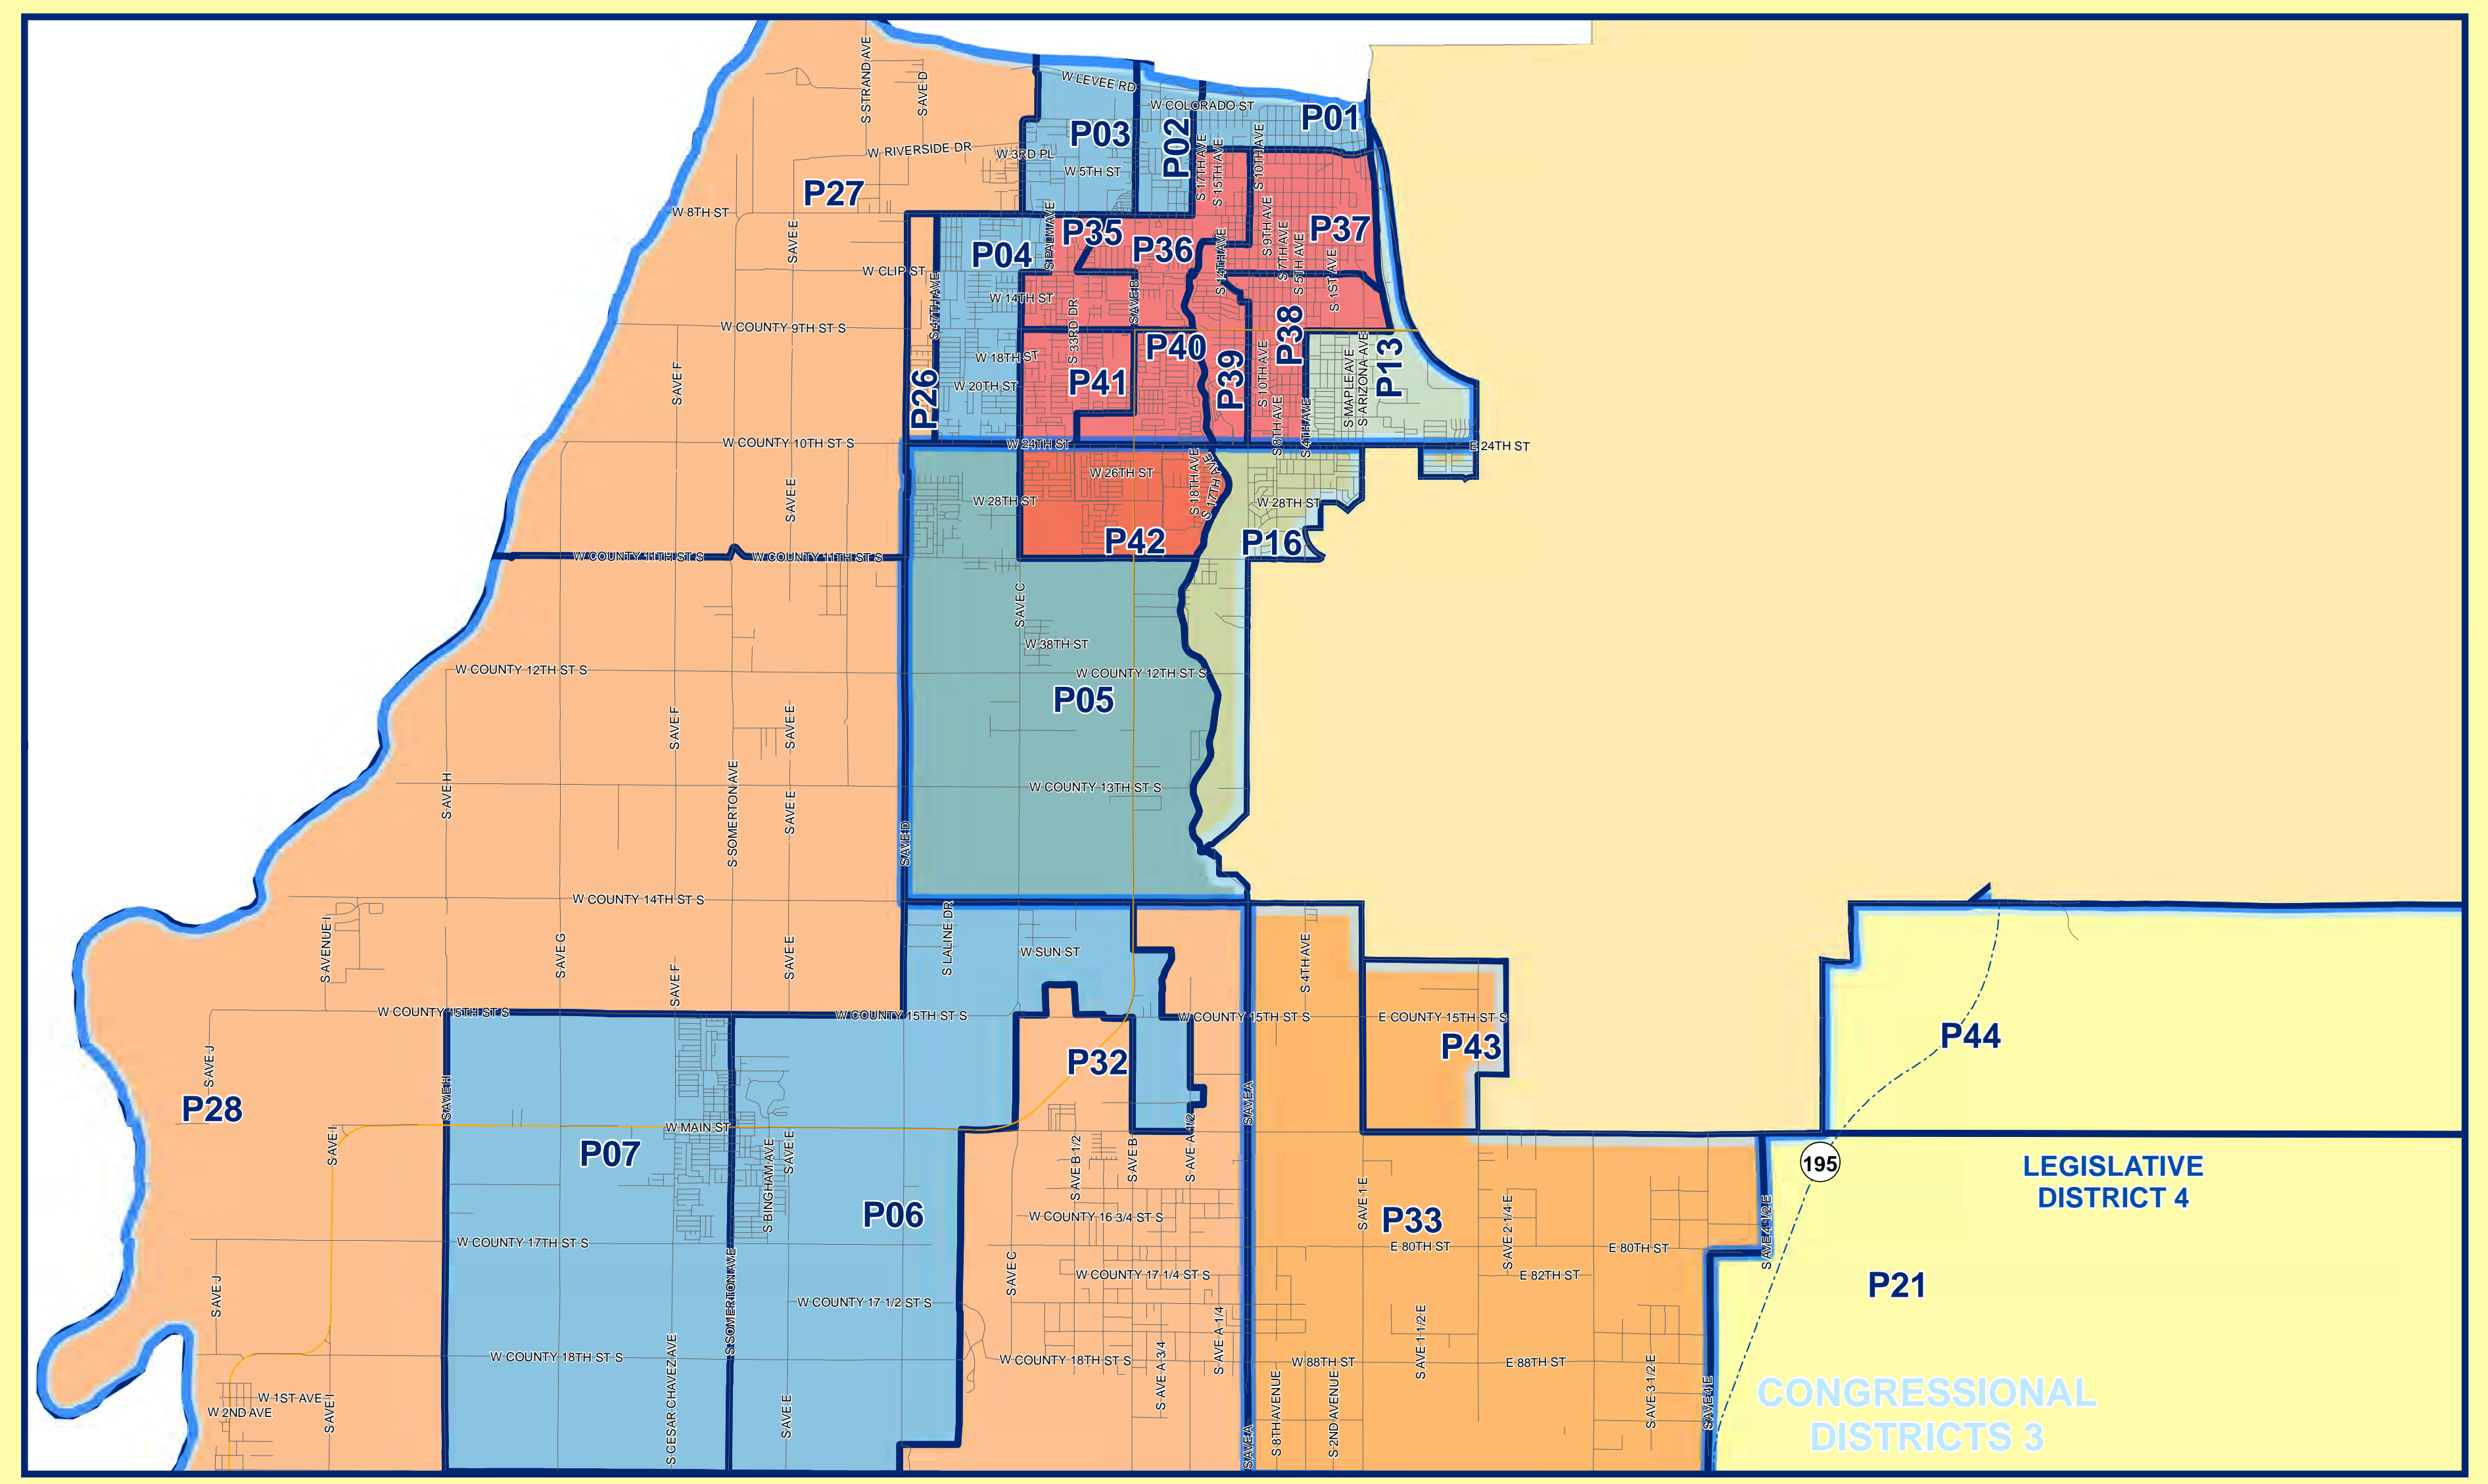

LEGEND

COLLEGE DISTRICTS	VOTING PRECINCTS	SUPERVISOR DISTRICT 1
JUSTICE OF THE PEACE	LEGISLATIVE DISTRICTS	SUPERVISOR DISTRICT 2
CONGRESSIONAL DISTRICTS	CONGRESSIONAL DISTRICTS	SUPERVISOR DISTRICT 3
ROADWAYS	MUNICIPALITY	SUPERVISOR DISTRICT 4
INTERSTATE 8		SUPERVISOR DISTRICT 5
HIGHWAY 95		MUNICIPALITY
STATE ROUTE 195		
STREETS		

2014 YUMA COUNTY ELECTION DISTRICTS AND VOTING PRECINCTS