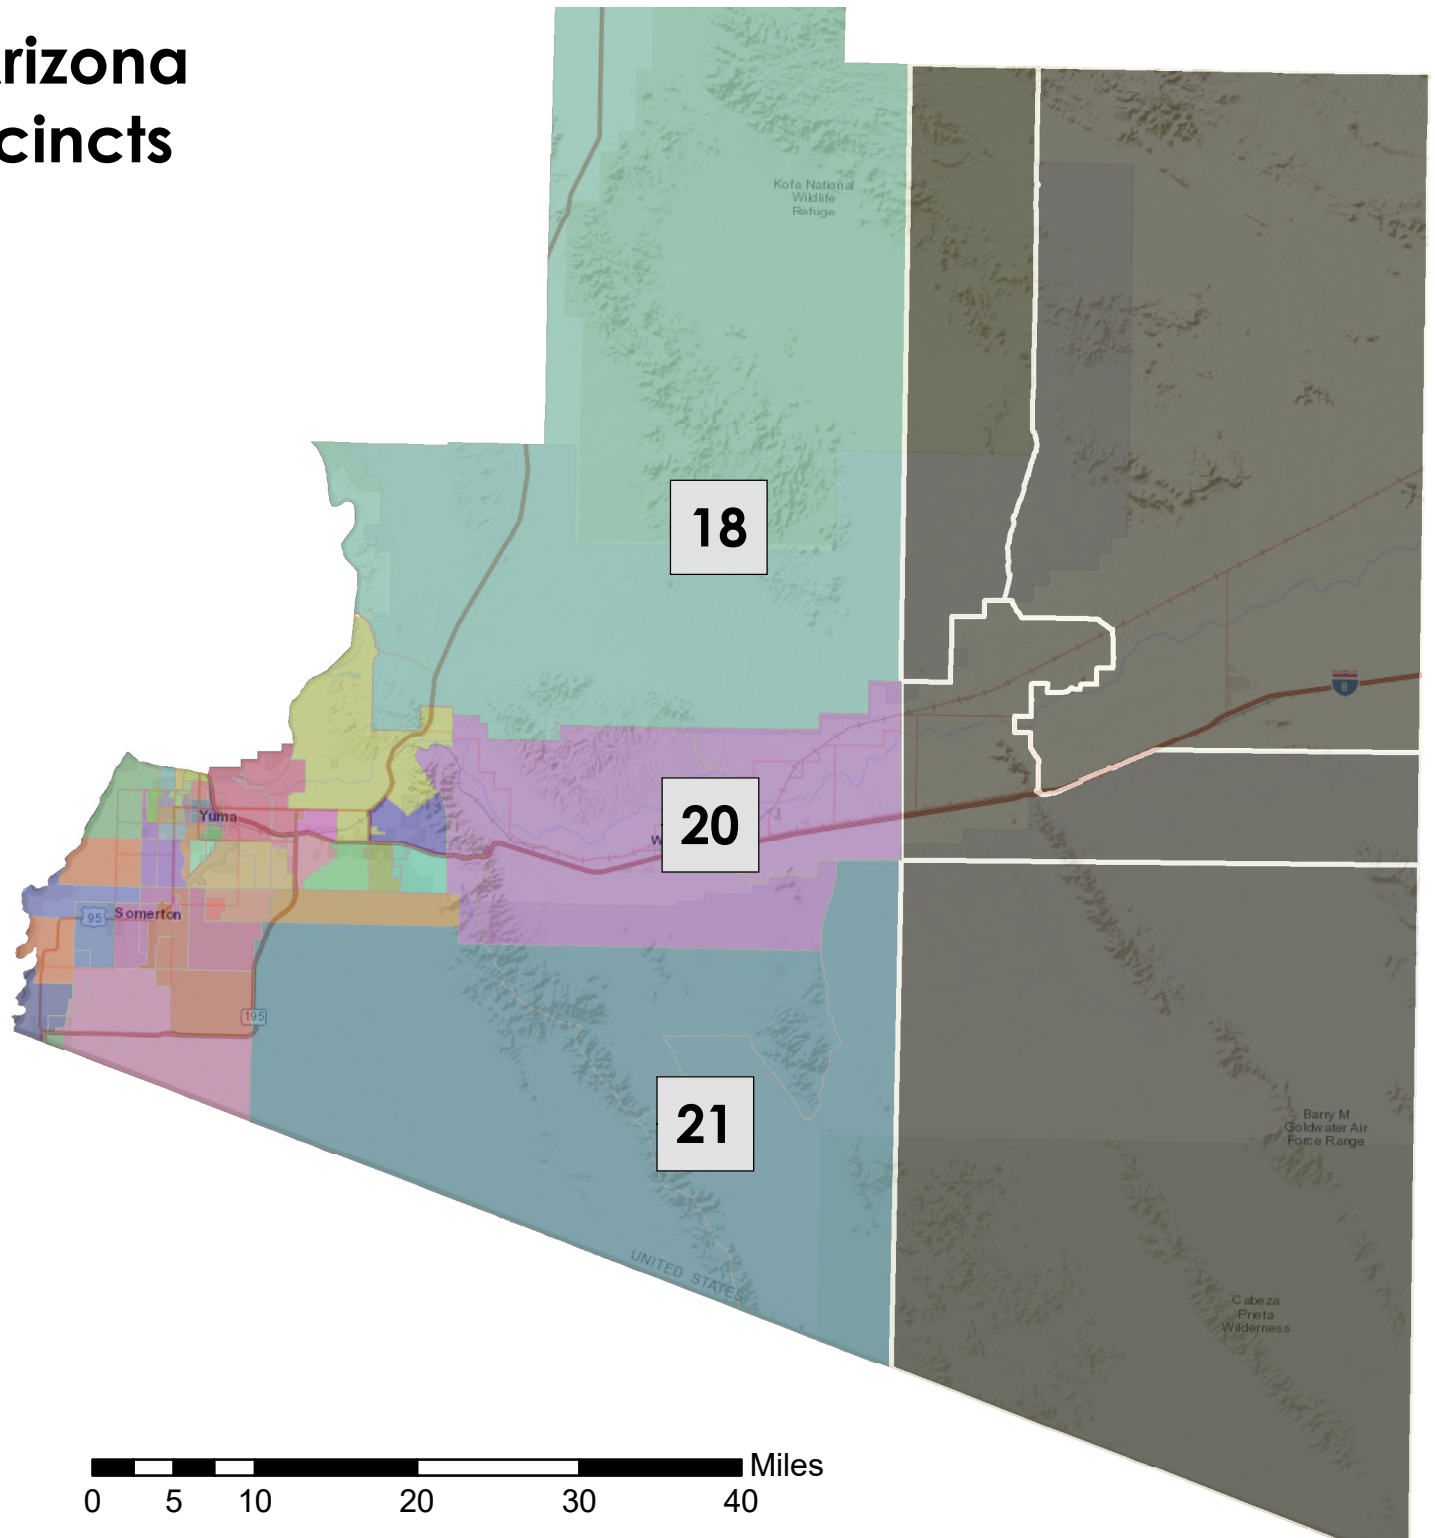

Yuma County, Arizona 2016 Voting Precincts

Unknown Precincts
with 2010 Precinct
Borders

0 5 10 20 30 40 Miles