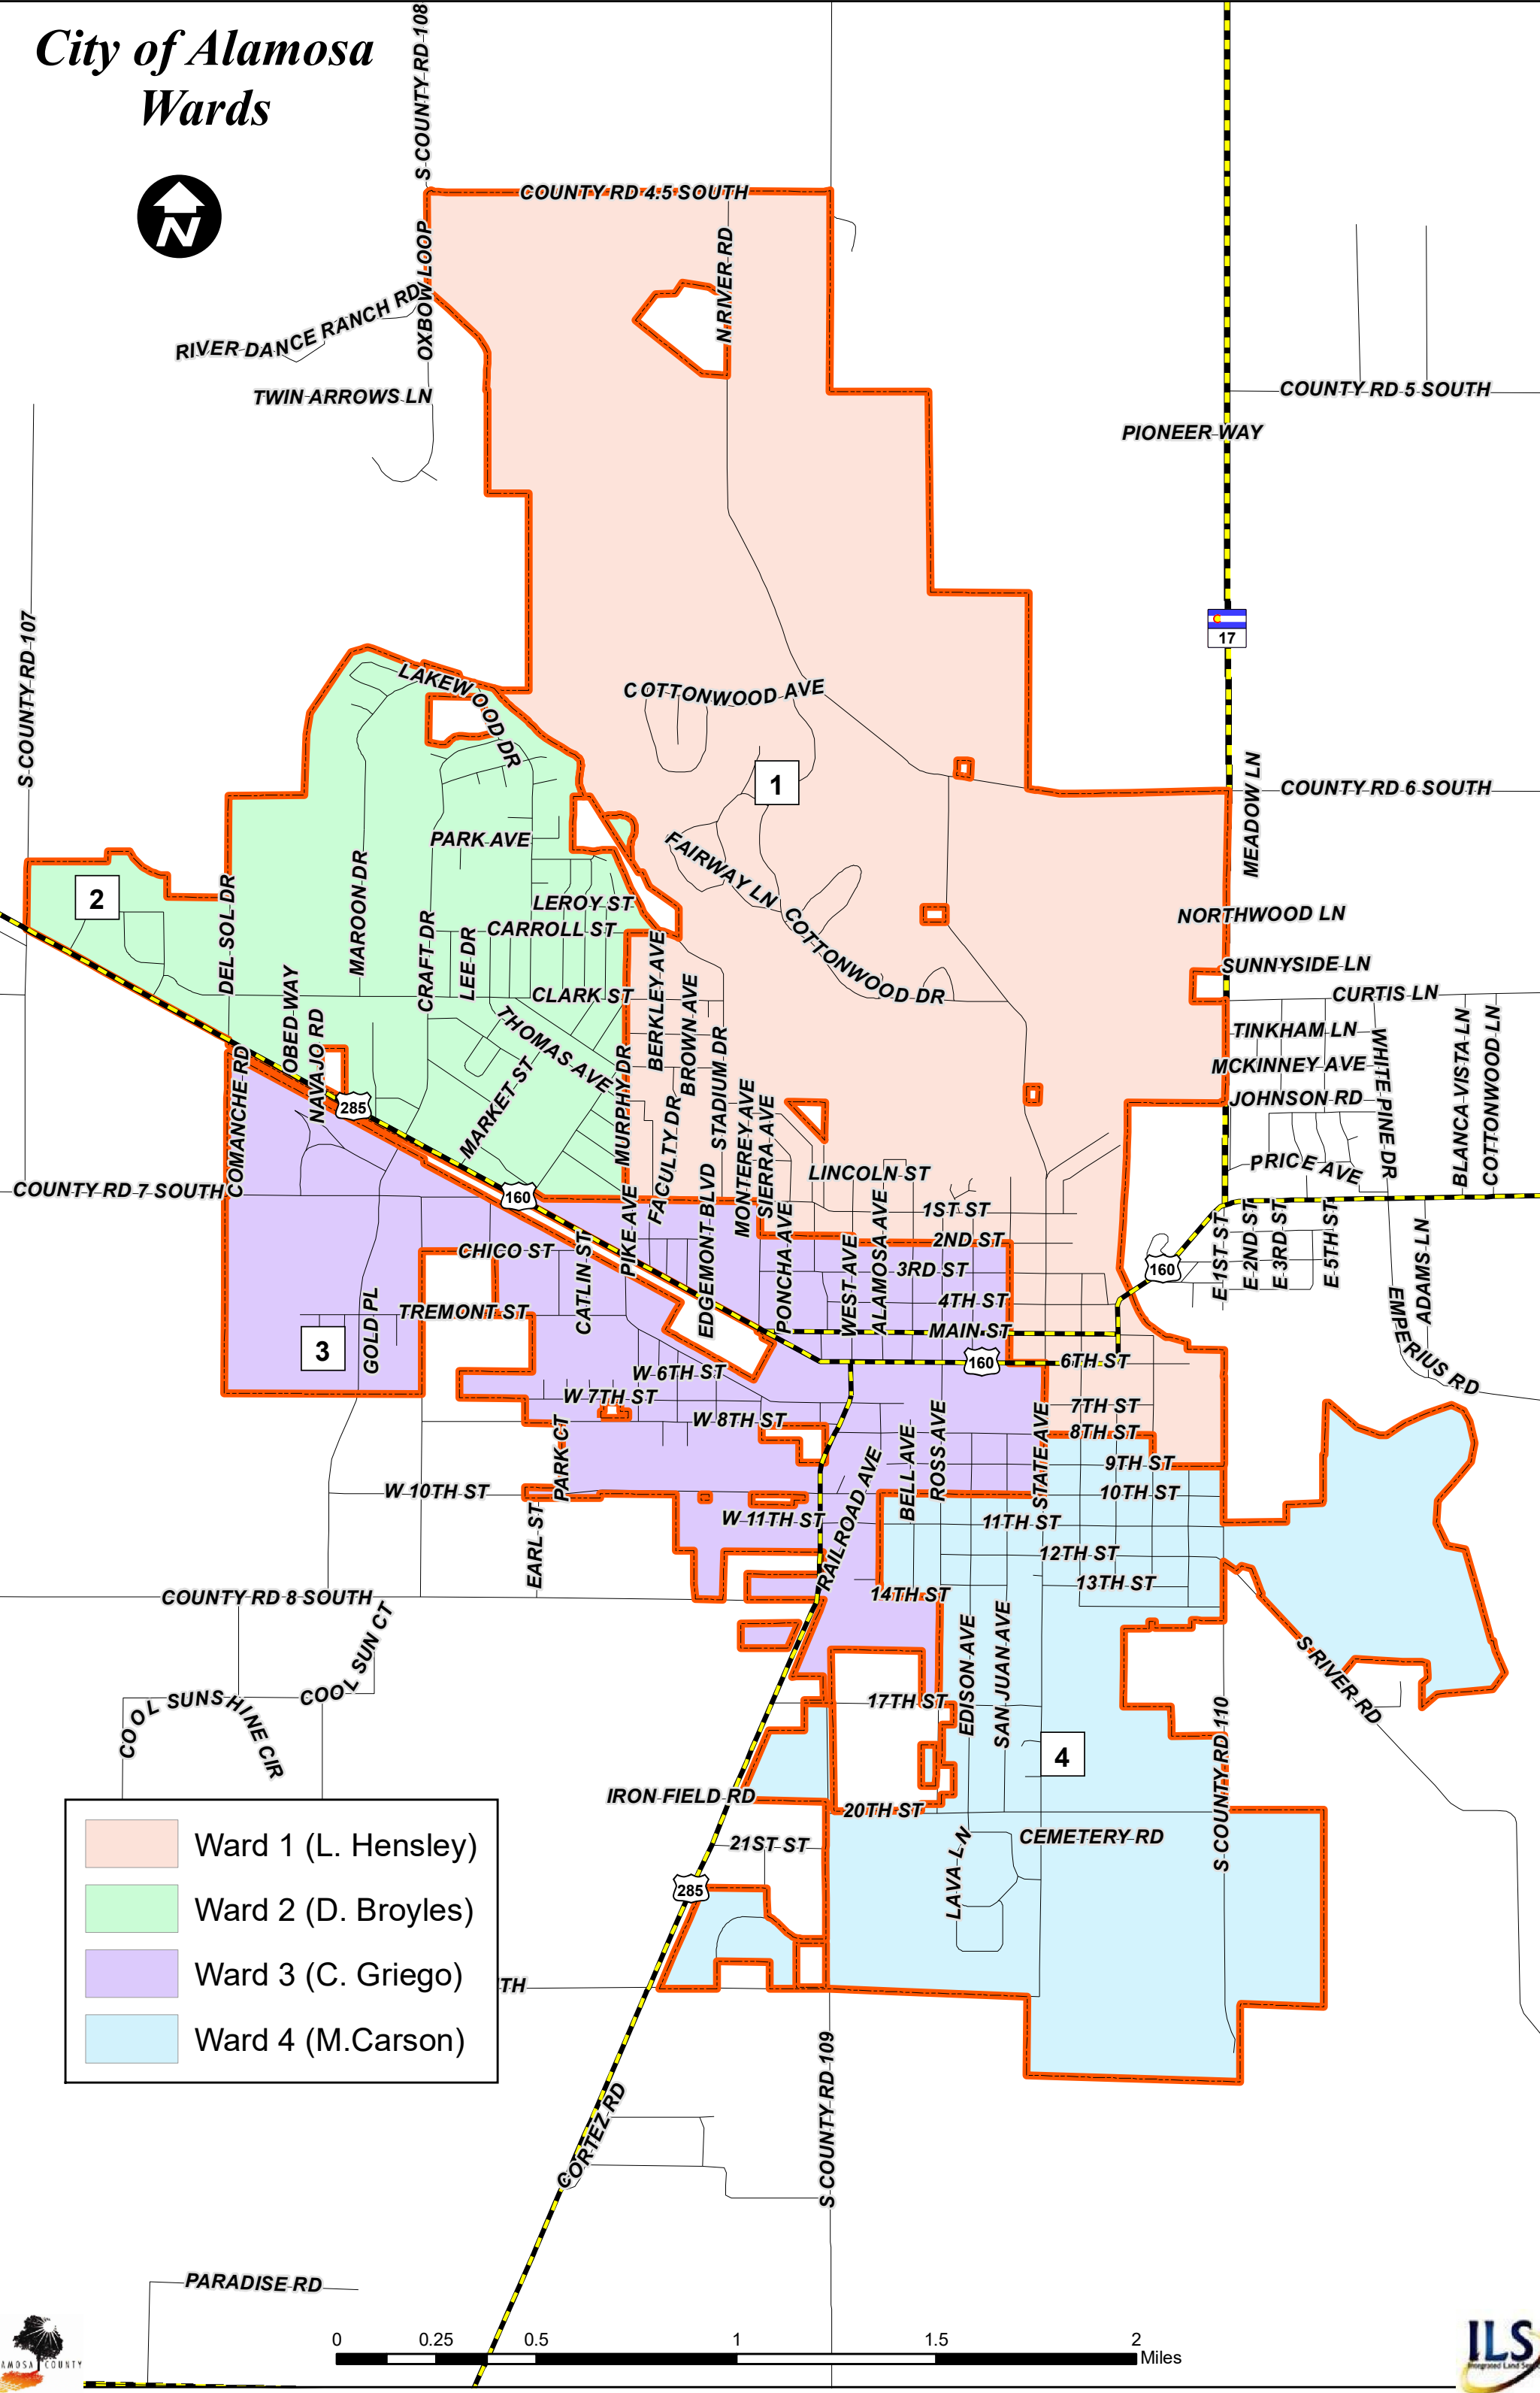

City of Alamosa Wards

- Ward 1 (L. Hensley)
- Ward 2 (D. Broyles)
- Ward 3 (C. Griego)
- Ward 4 (M. Carson)