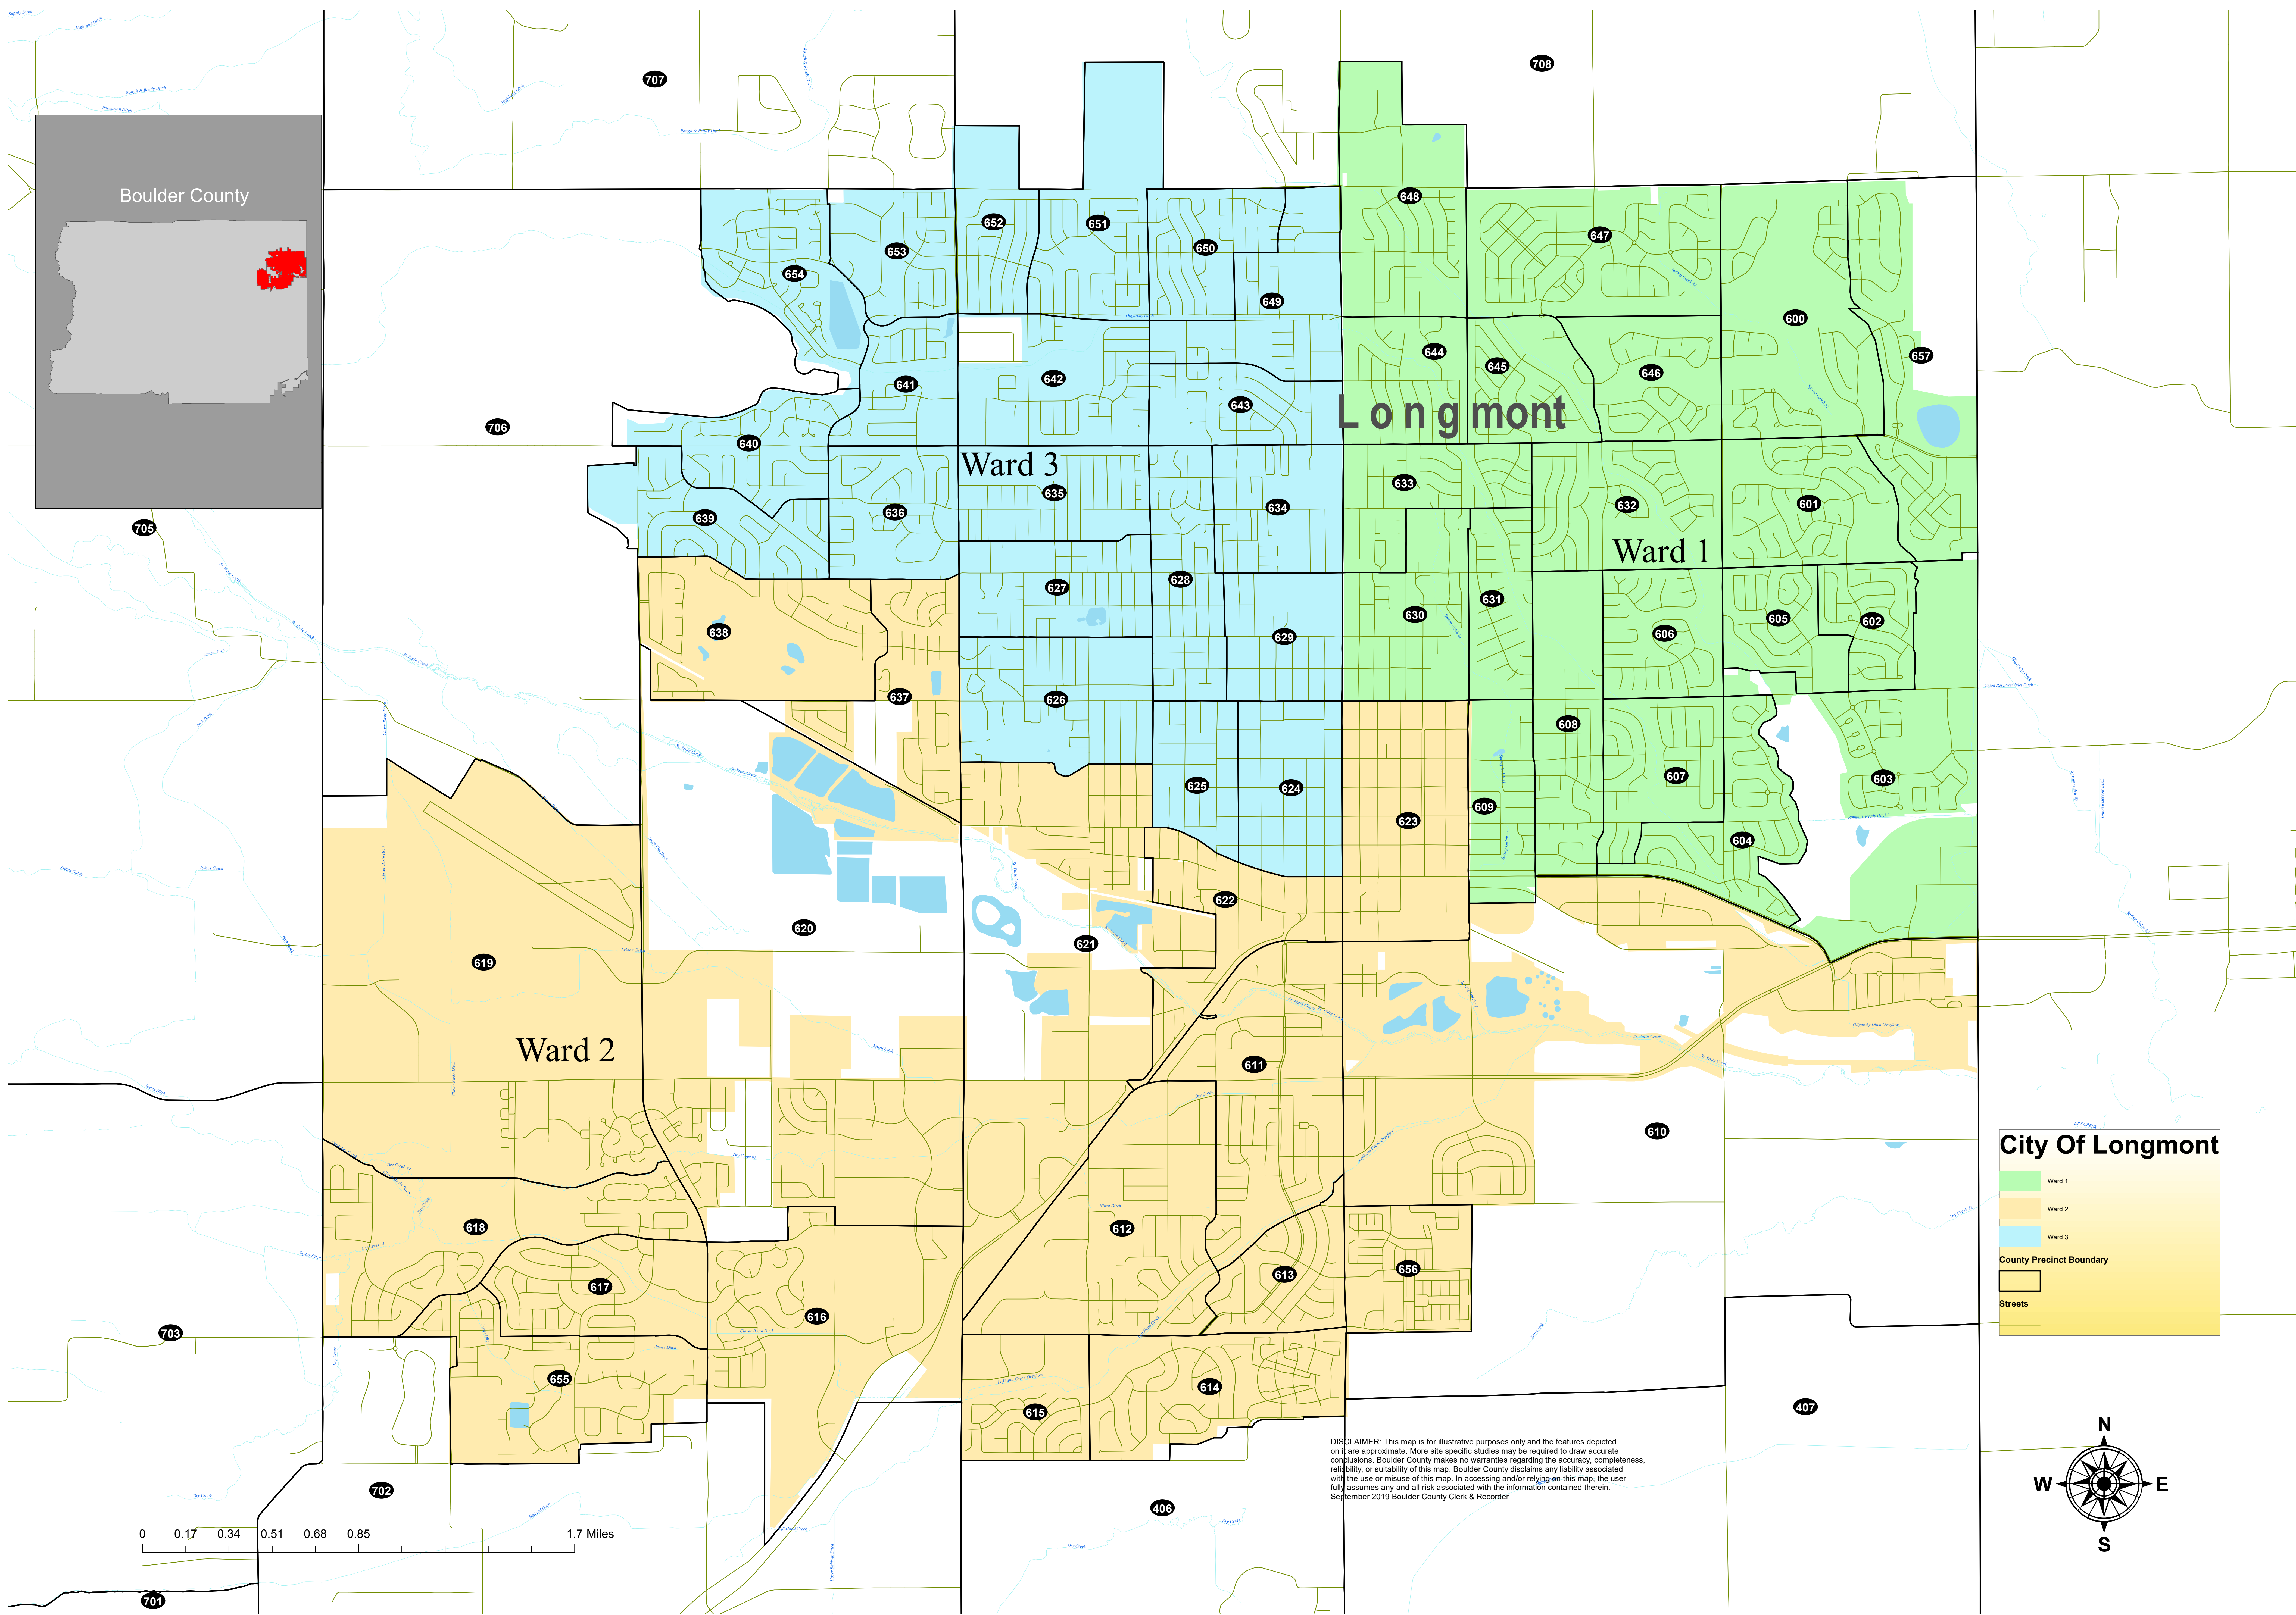

Boulder County Precincts 2019 - City of Longmont

City Of Longmont

- Ward 1
- Ward 2
- Ward 3
- County Precinct Boundary
- Streets