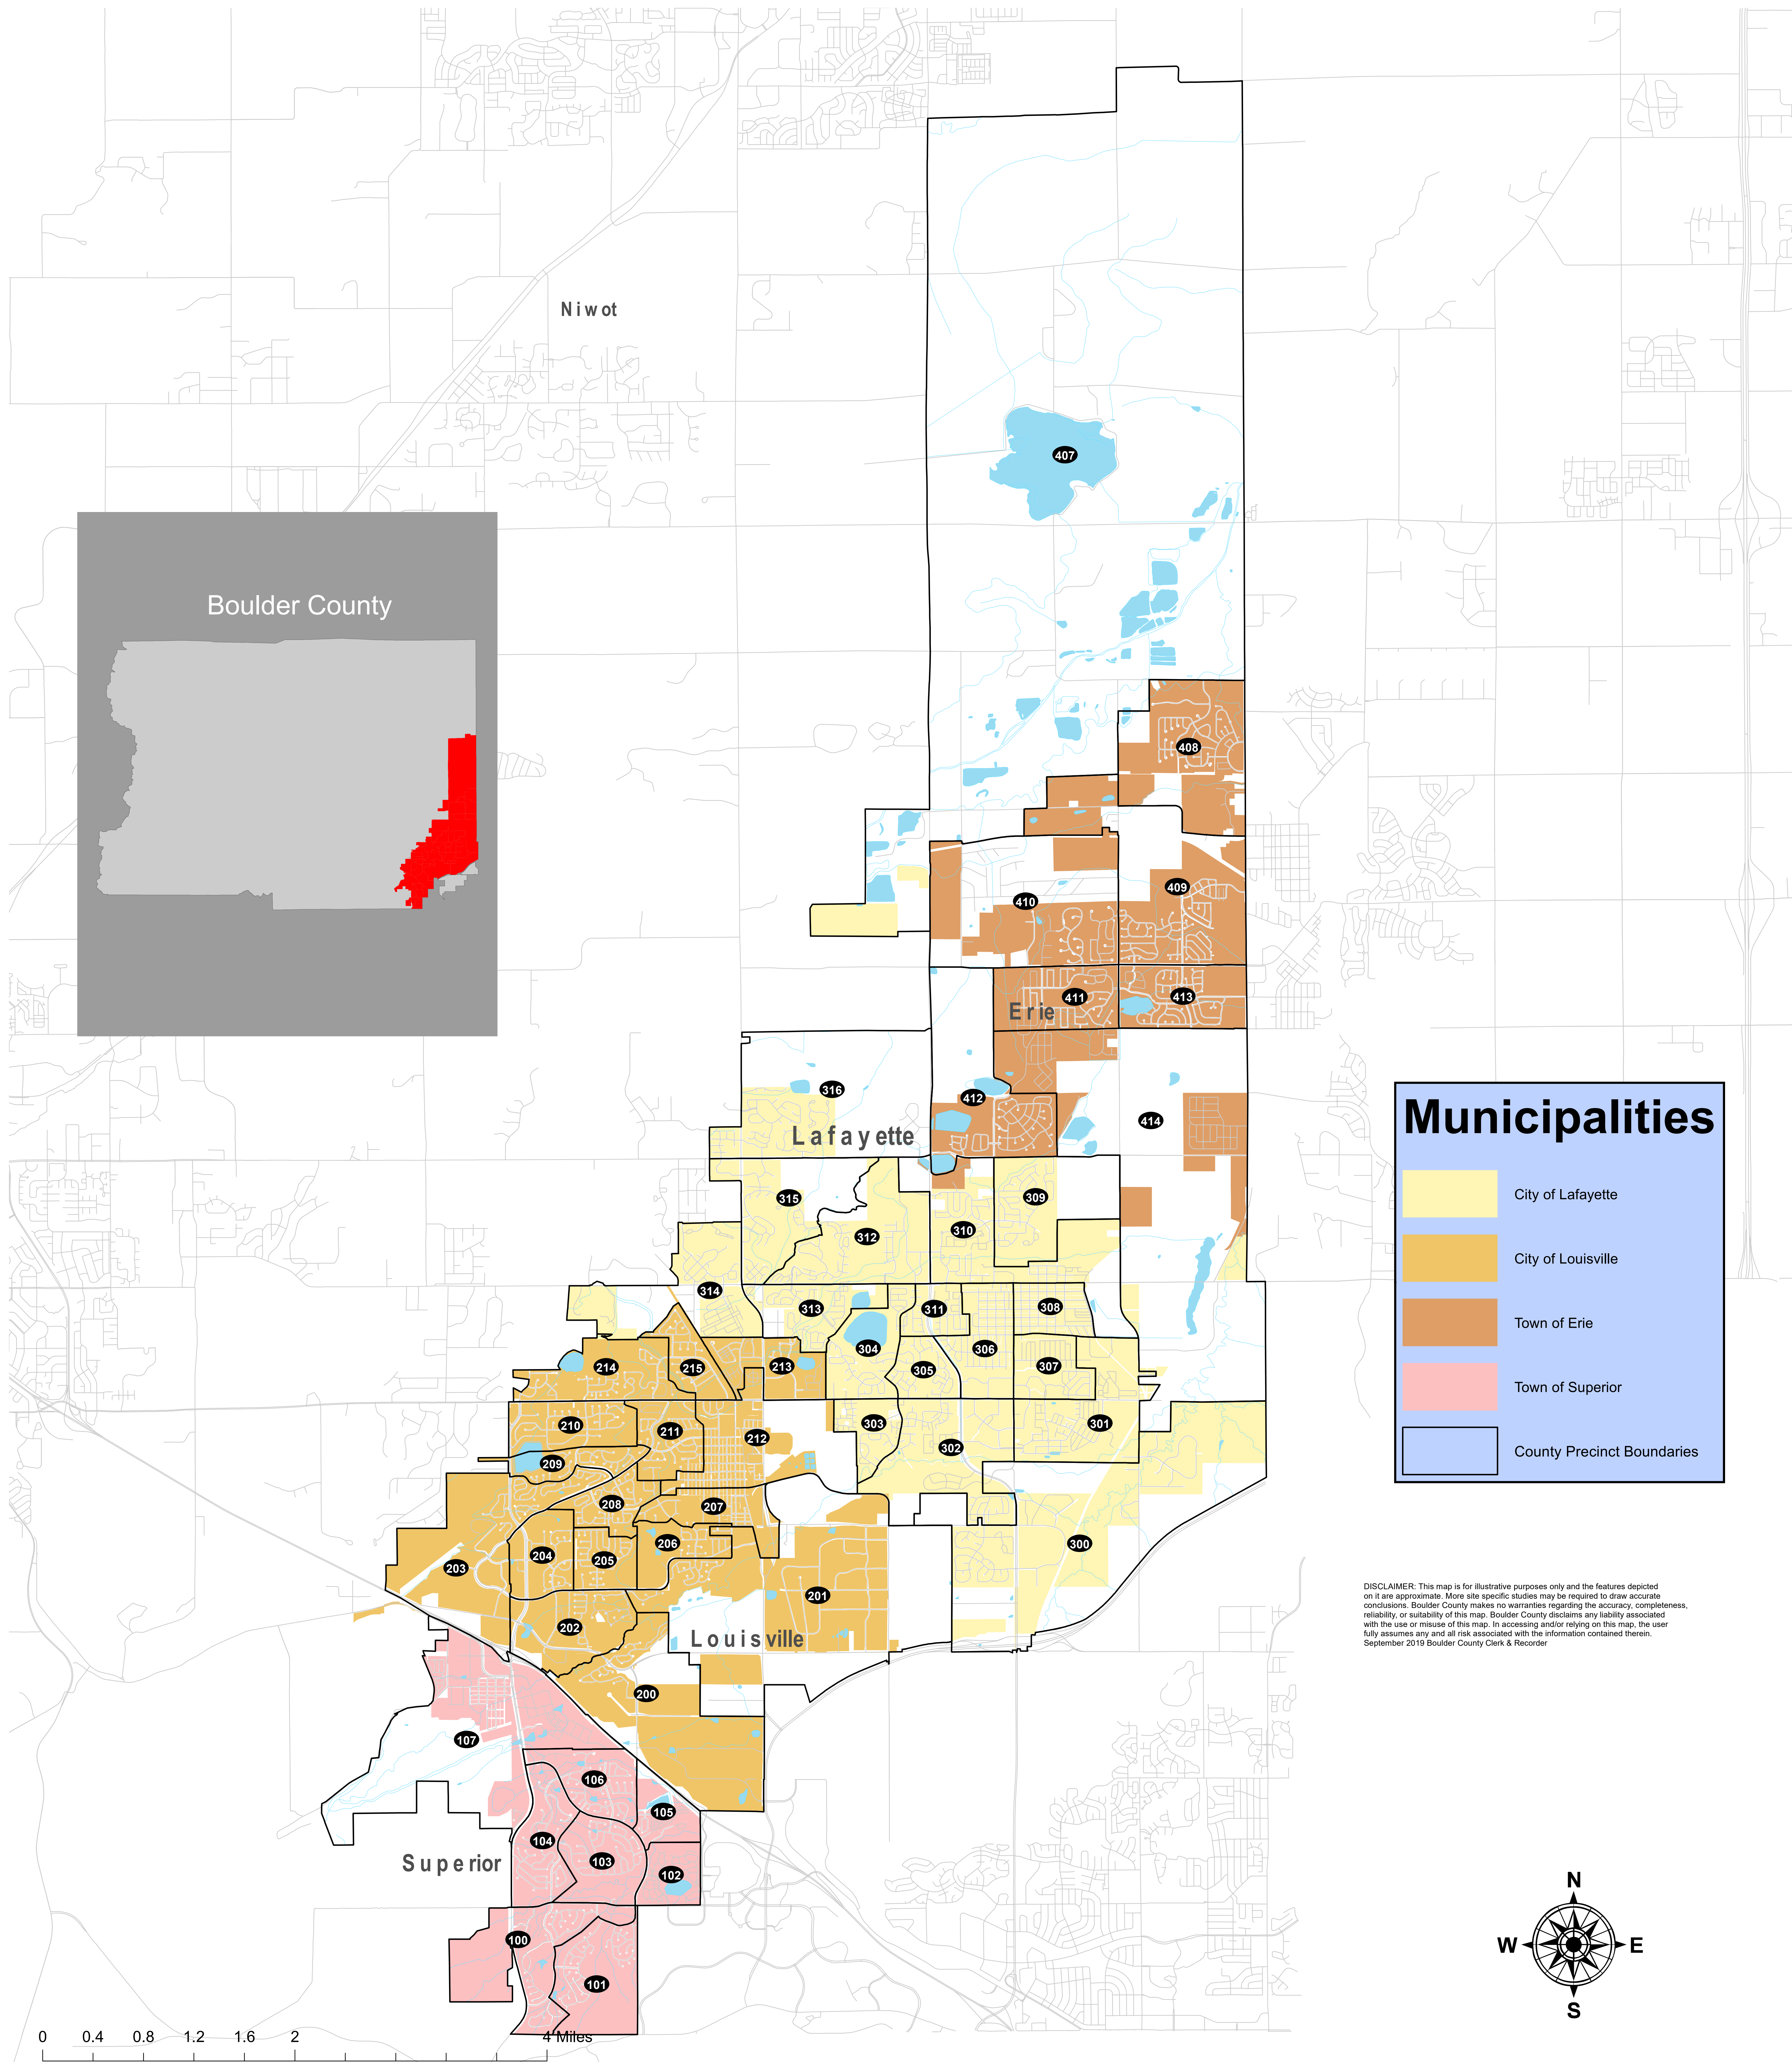

Boulder County Precincts 2019

Erie - Lafayette - Louisville - Superior

Municipalities

	City of Lafayette
	City of Louisville
	Town of Erie
	Town of Superior
	County Precinct Boundaries