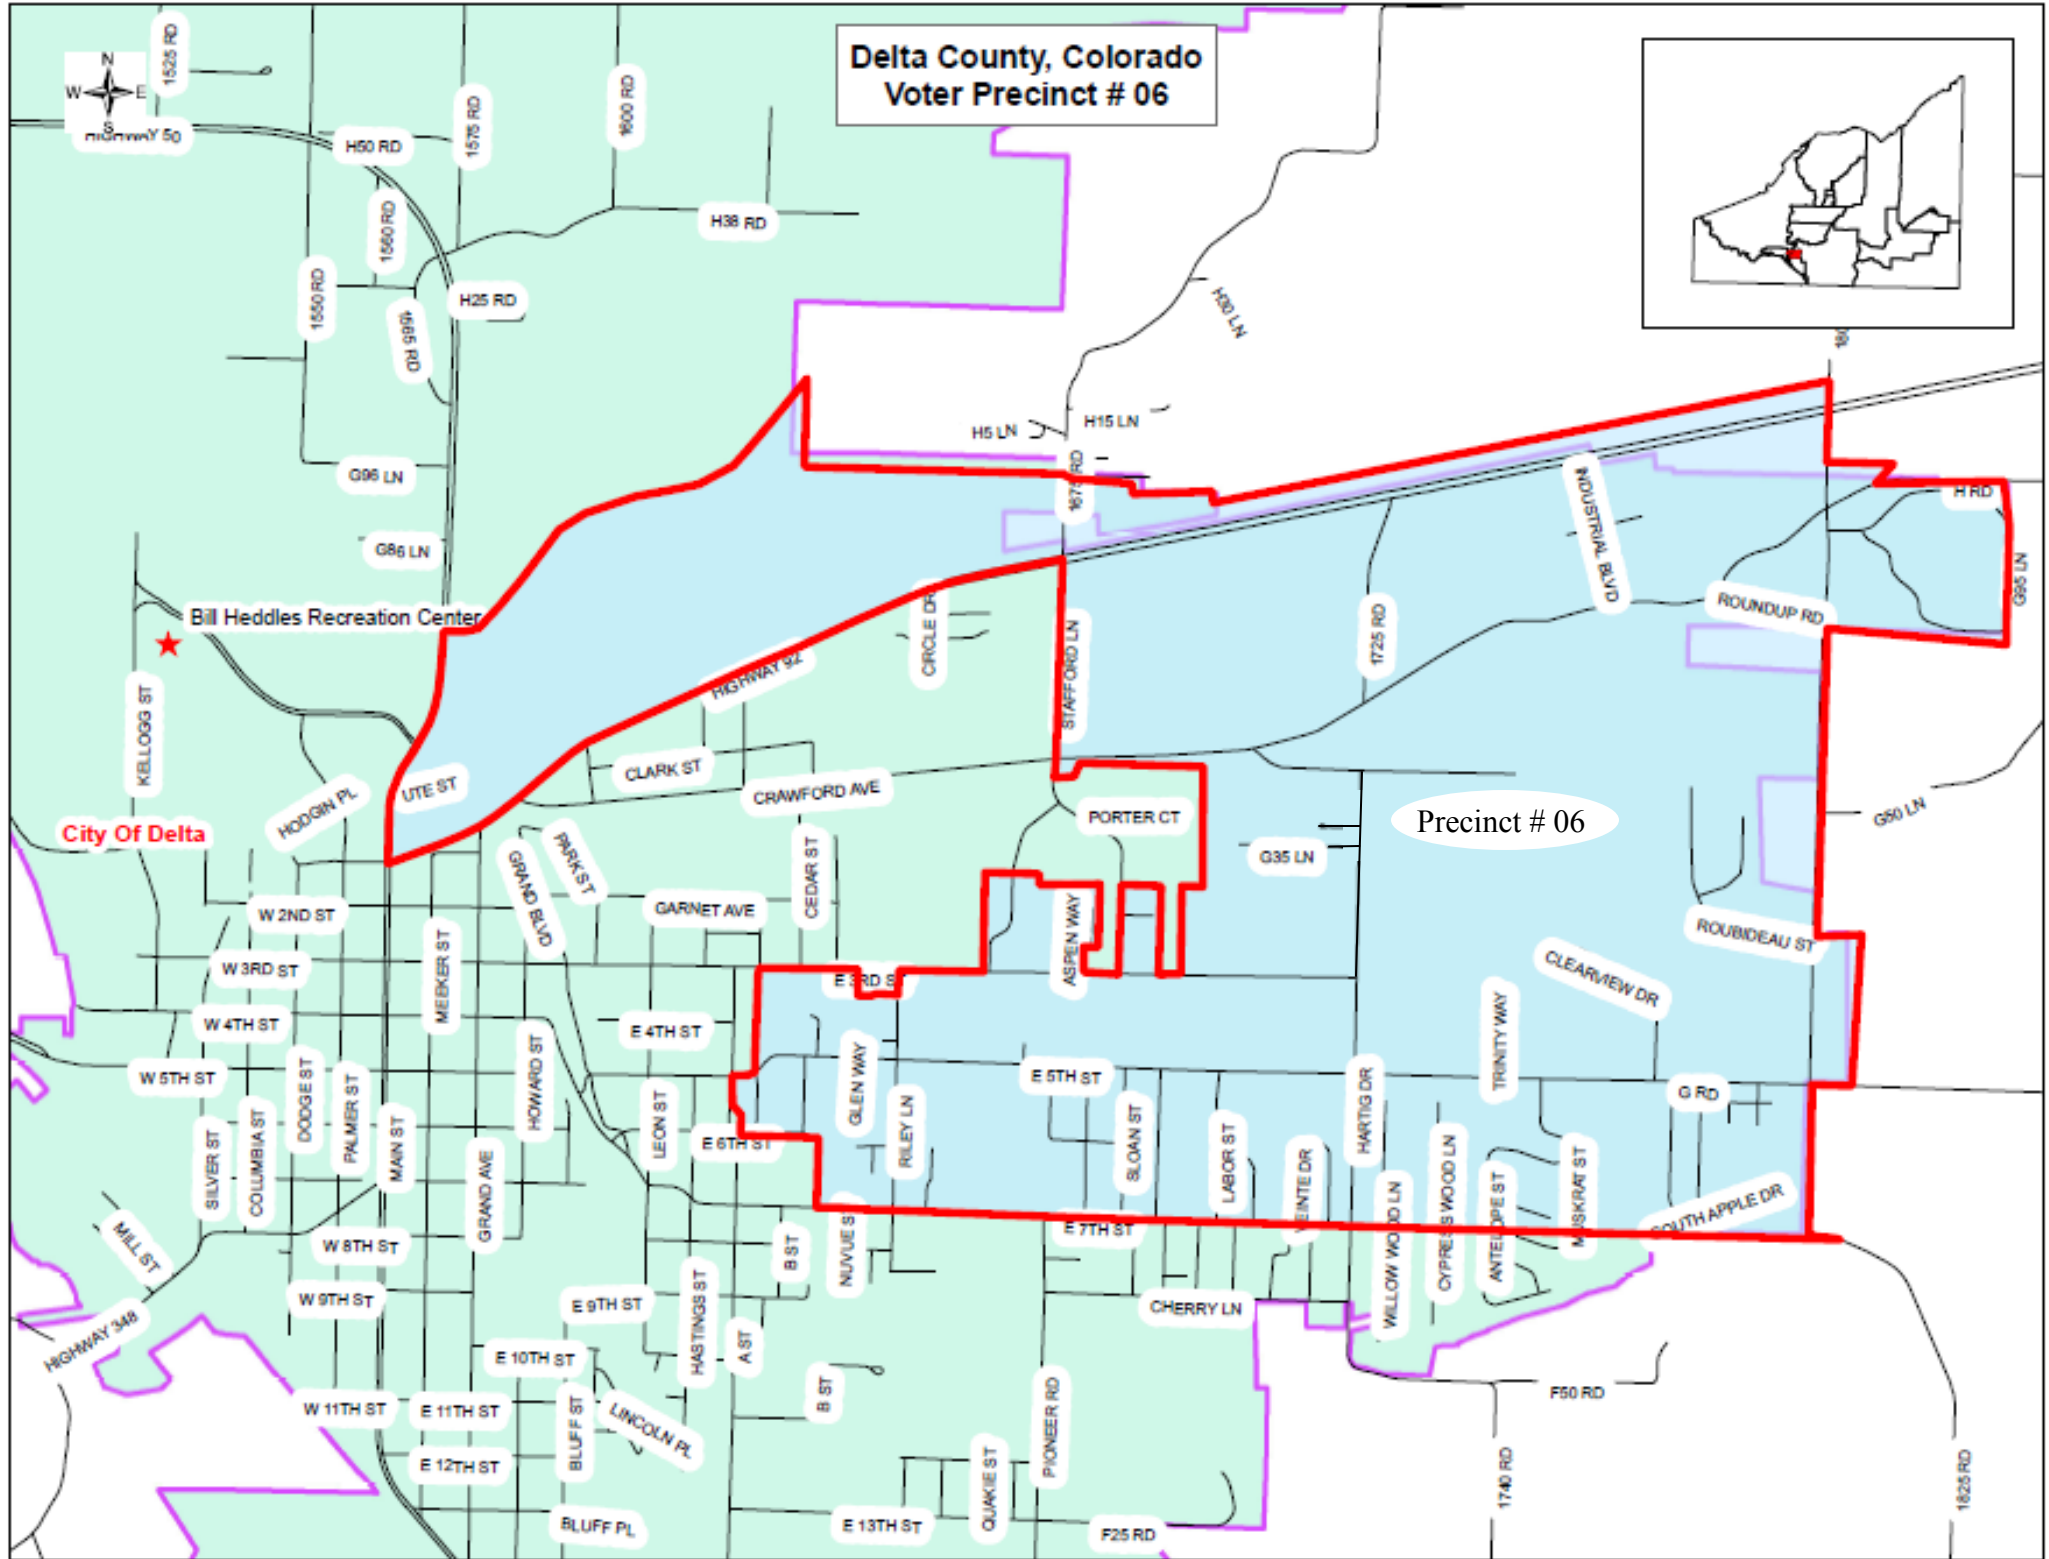

1825 RD

Delta County, Colorado
Voter Precinct # 05

Precinct # 05

City Of Delta

Delta County, Colorado Voter Precinct # 06

Precinct # 06

City of Delta

Bill Heddles Recreation Center