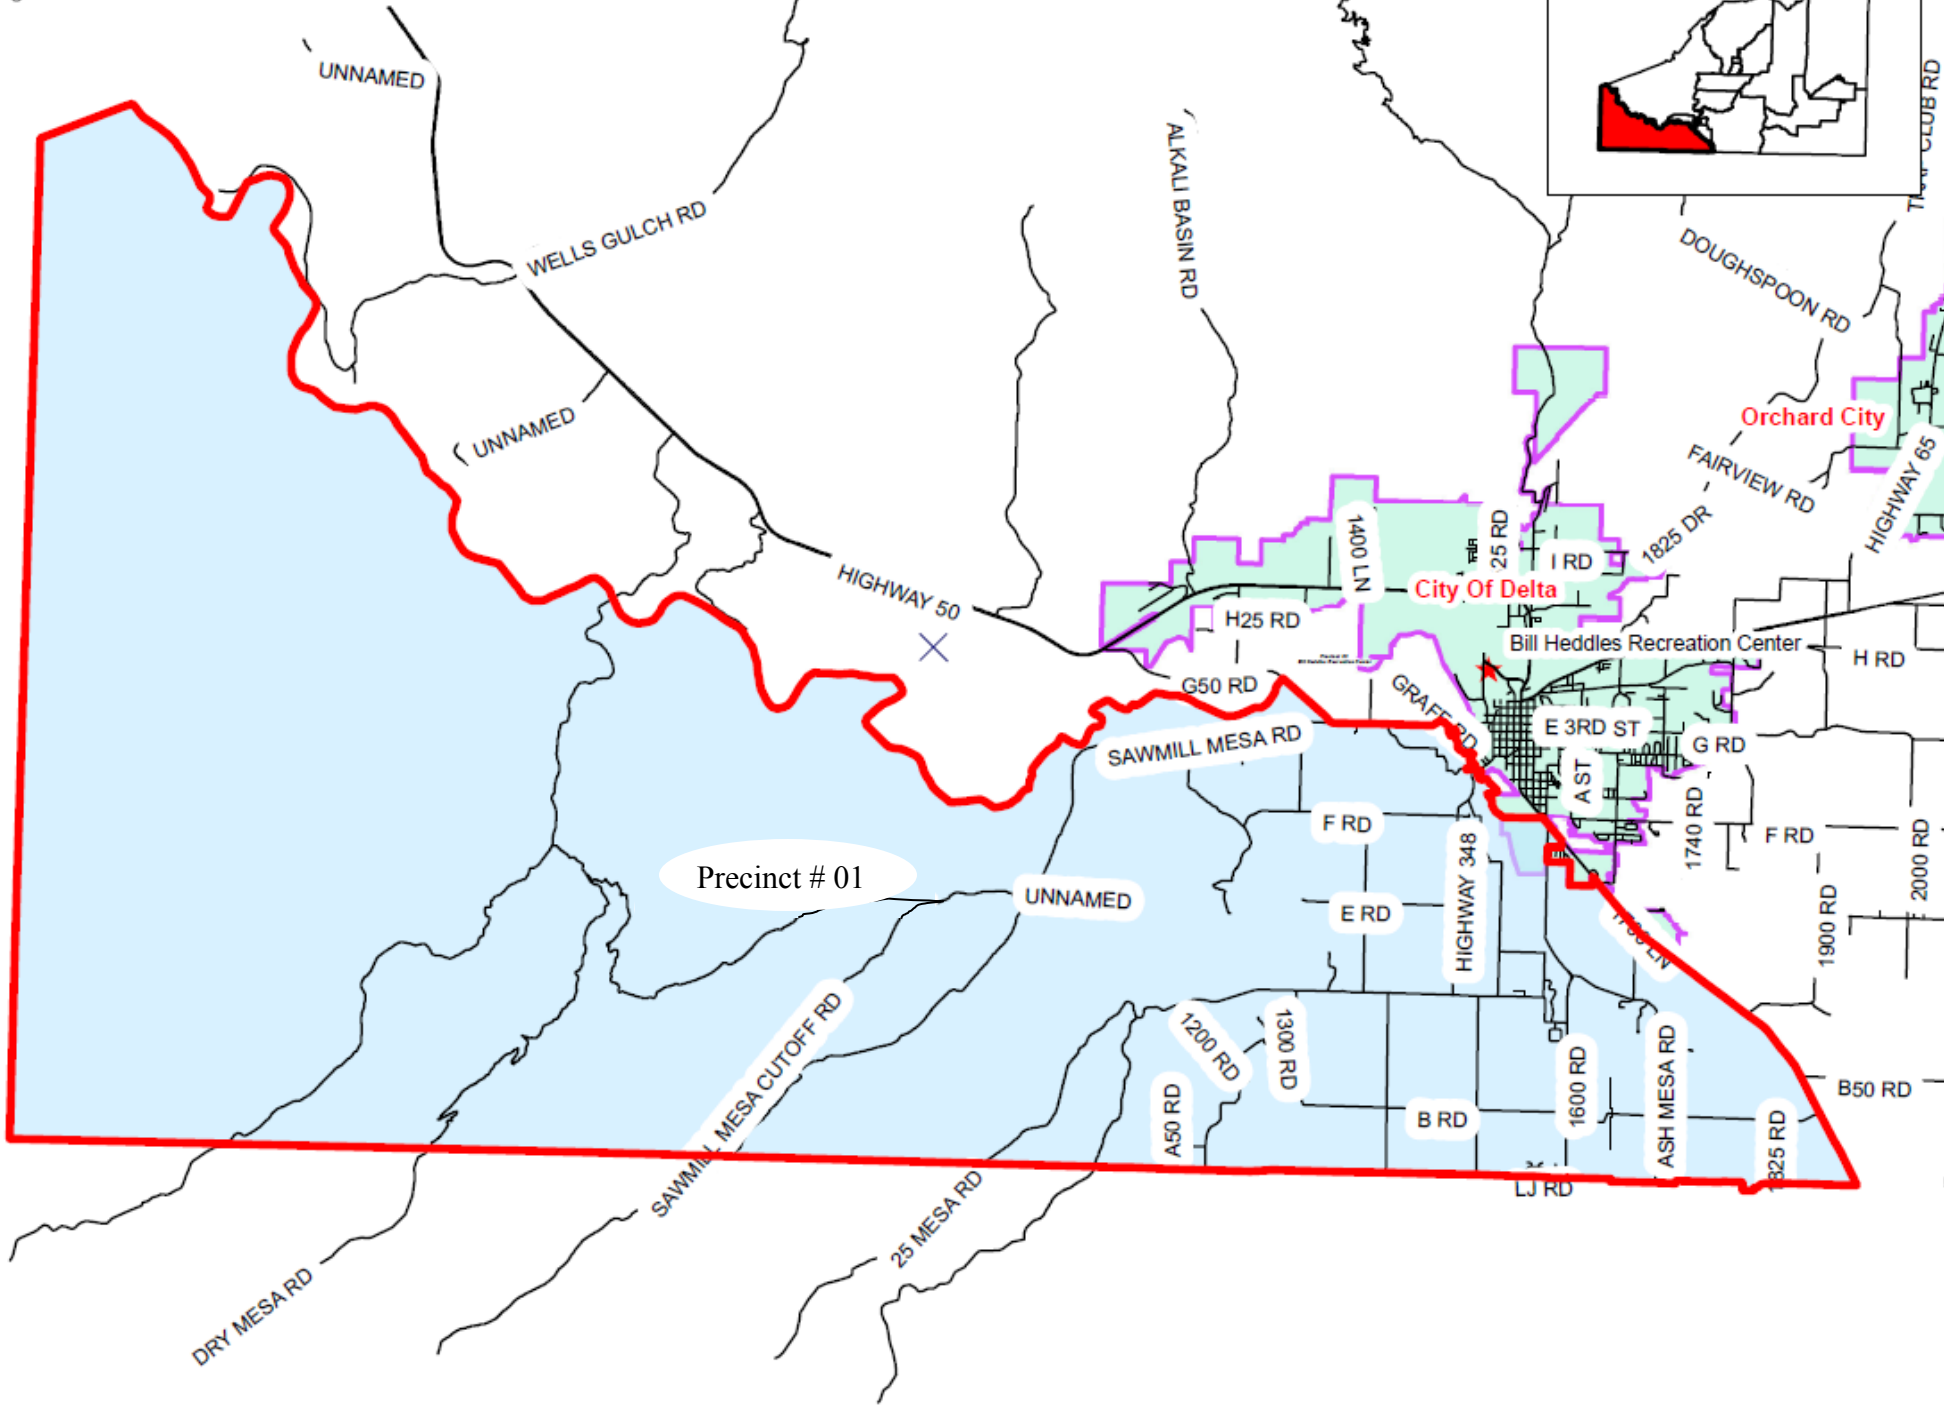

**Delta County, Colorado
Voter Precinct # 01**

Delta County, Colorado
Voter Precinct # 02
(Revised)

Precinct # 02

City Of Delta

Orchard City

Orchard City Town Hall

Bill Heddles Recreation Center

Delta County, Colorado
Voter Precinct # 03