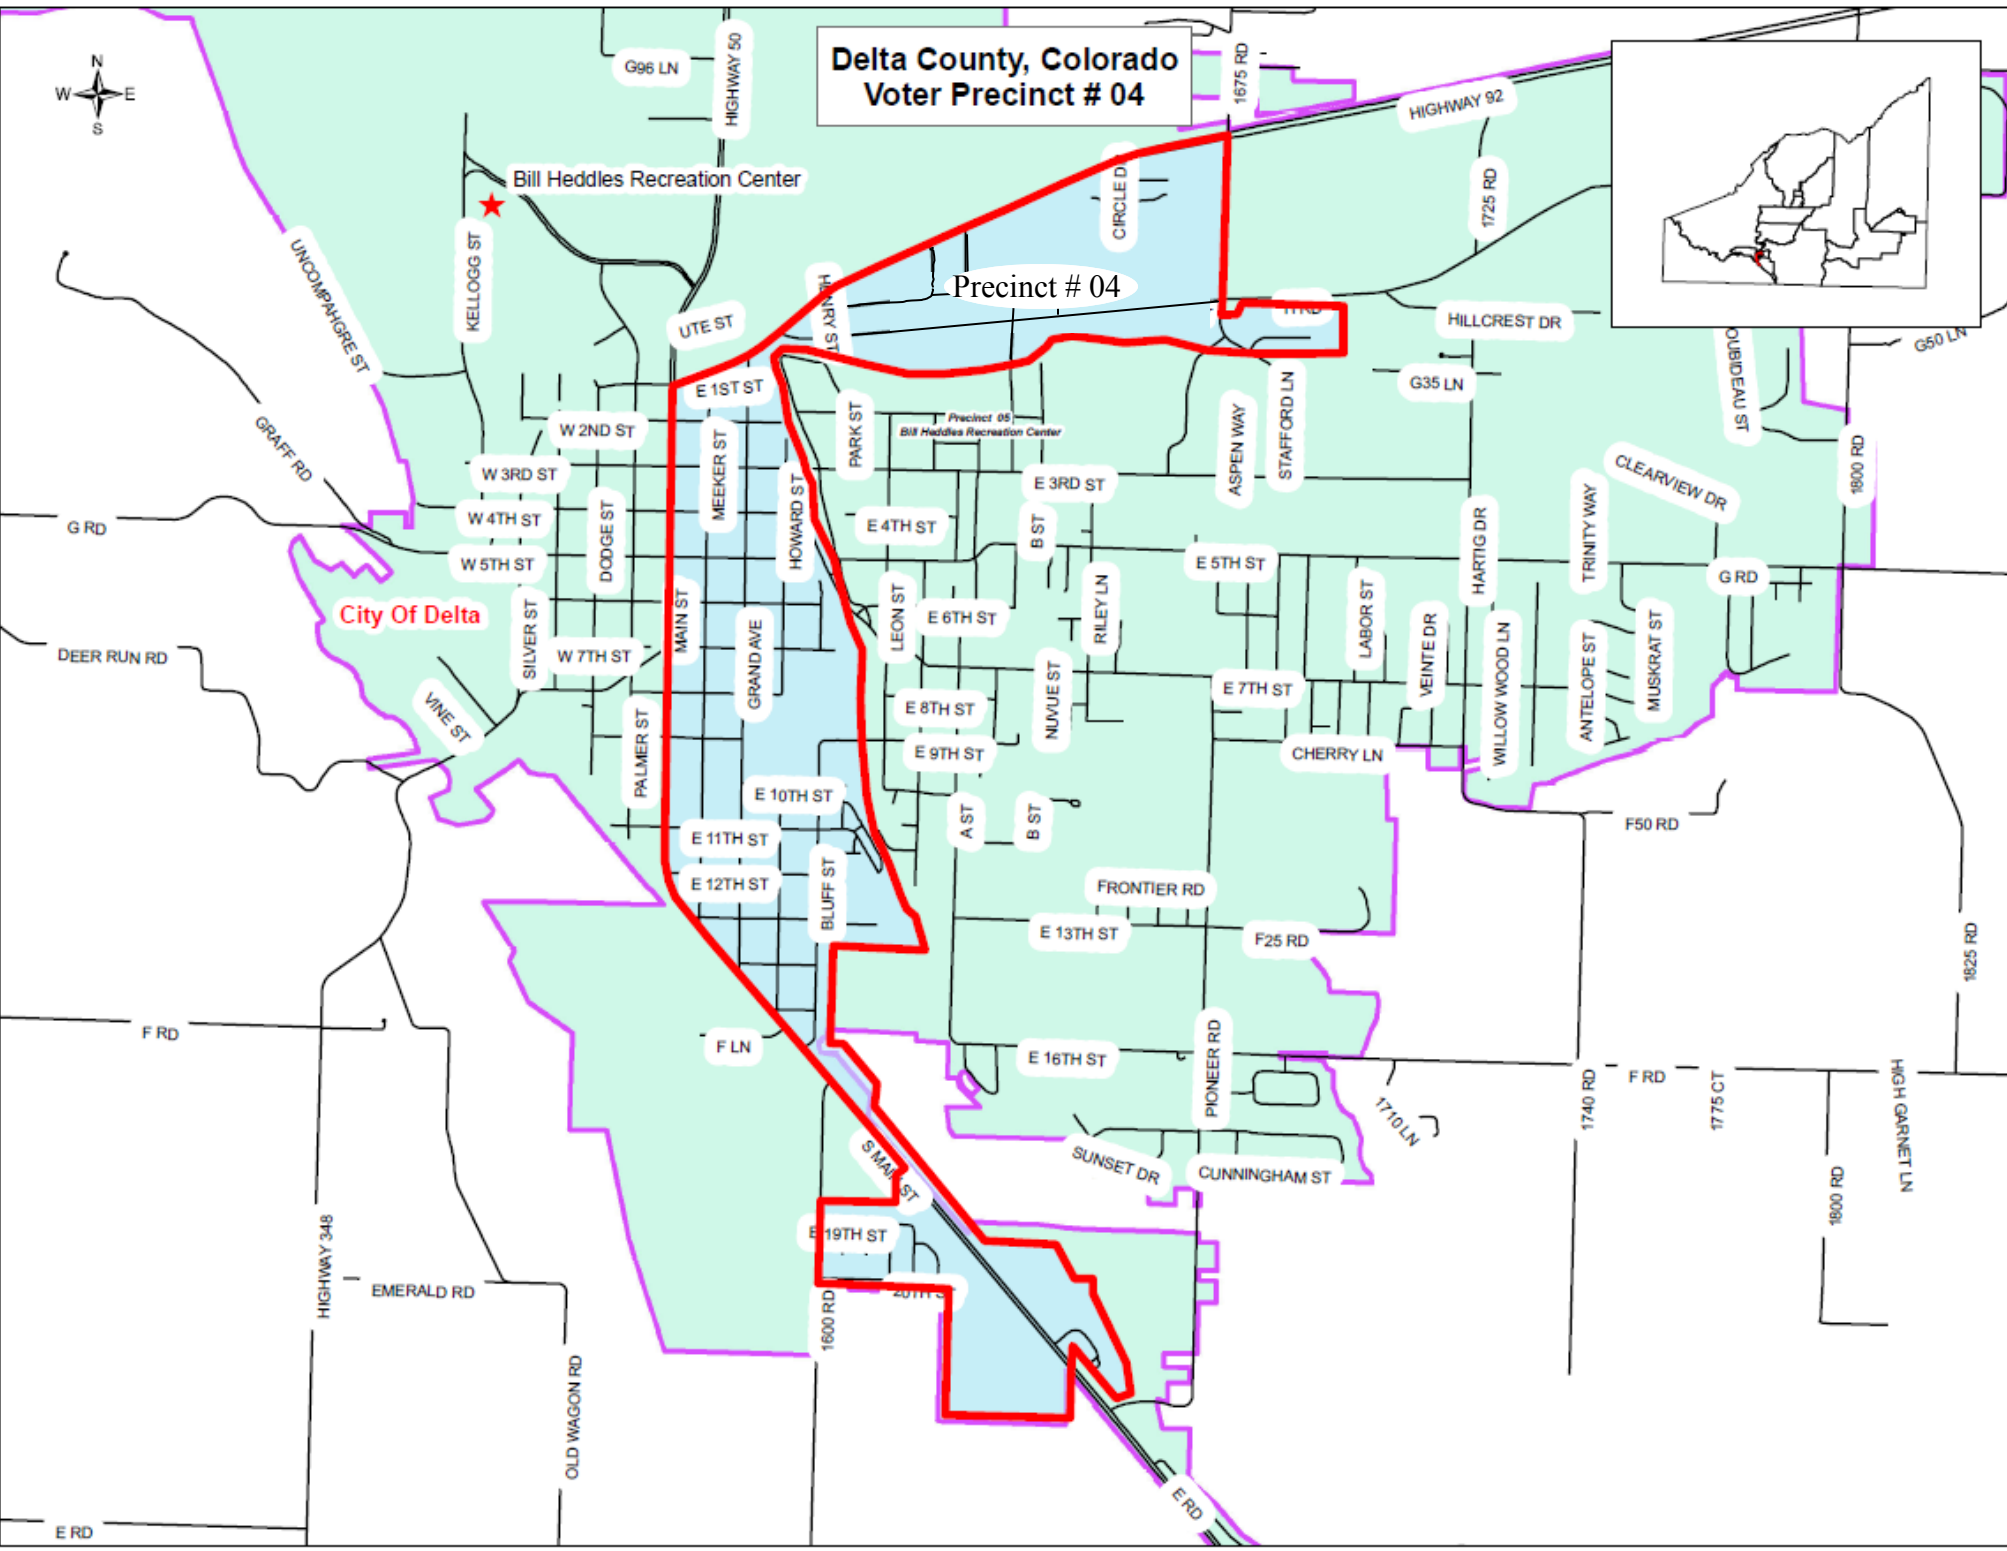

**Delta County, Colorado
Voter Precinct # 01**

Delta County, Colorado
Voter Precinct # 02
(Revised)

Precinct # 02

City Of Delta

Orchard City

Orchard City Town Hall

Bill Heddles Recreation Center

Delta County, Colorado
Voter Precinct # 03

City Of Delta

Precinct # 03

Bill Heddles Recreation Center

Delta County, Colorado Voter Precinct # 04

Precinct # 04

Bill Heddles Recreation Center

City Of Delta

G96 LN
HIGHWAY 50