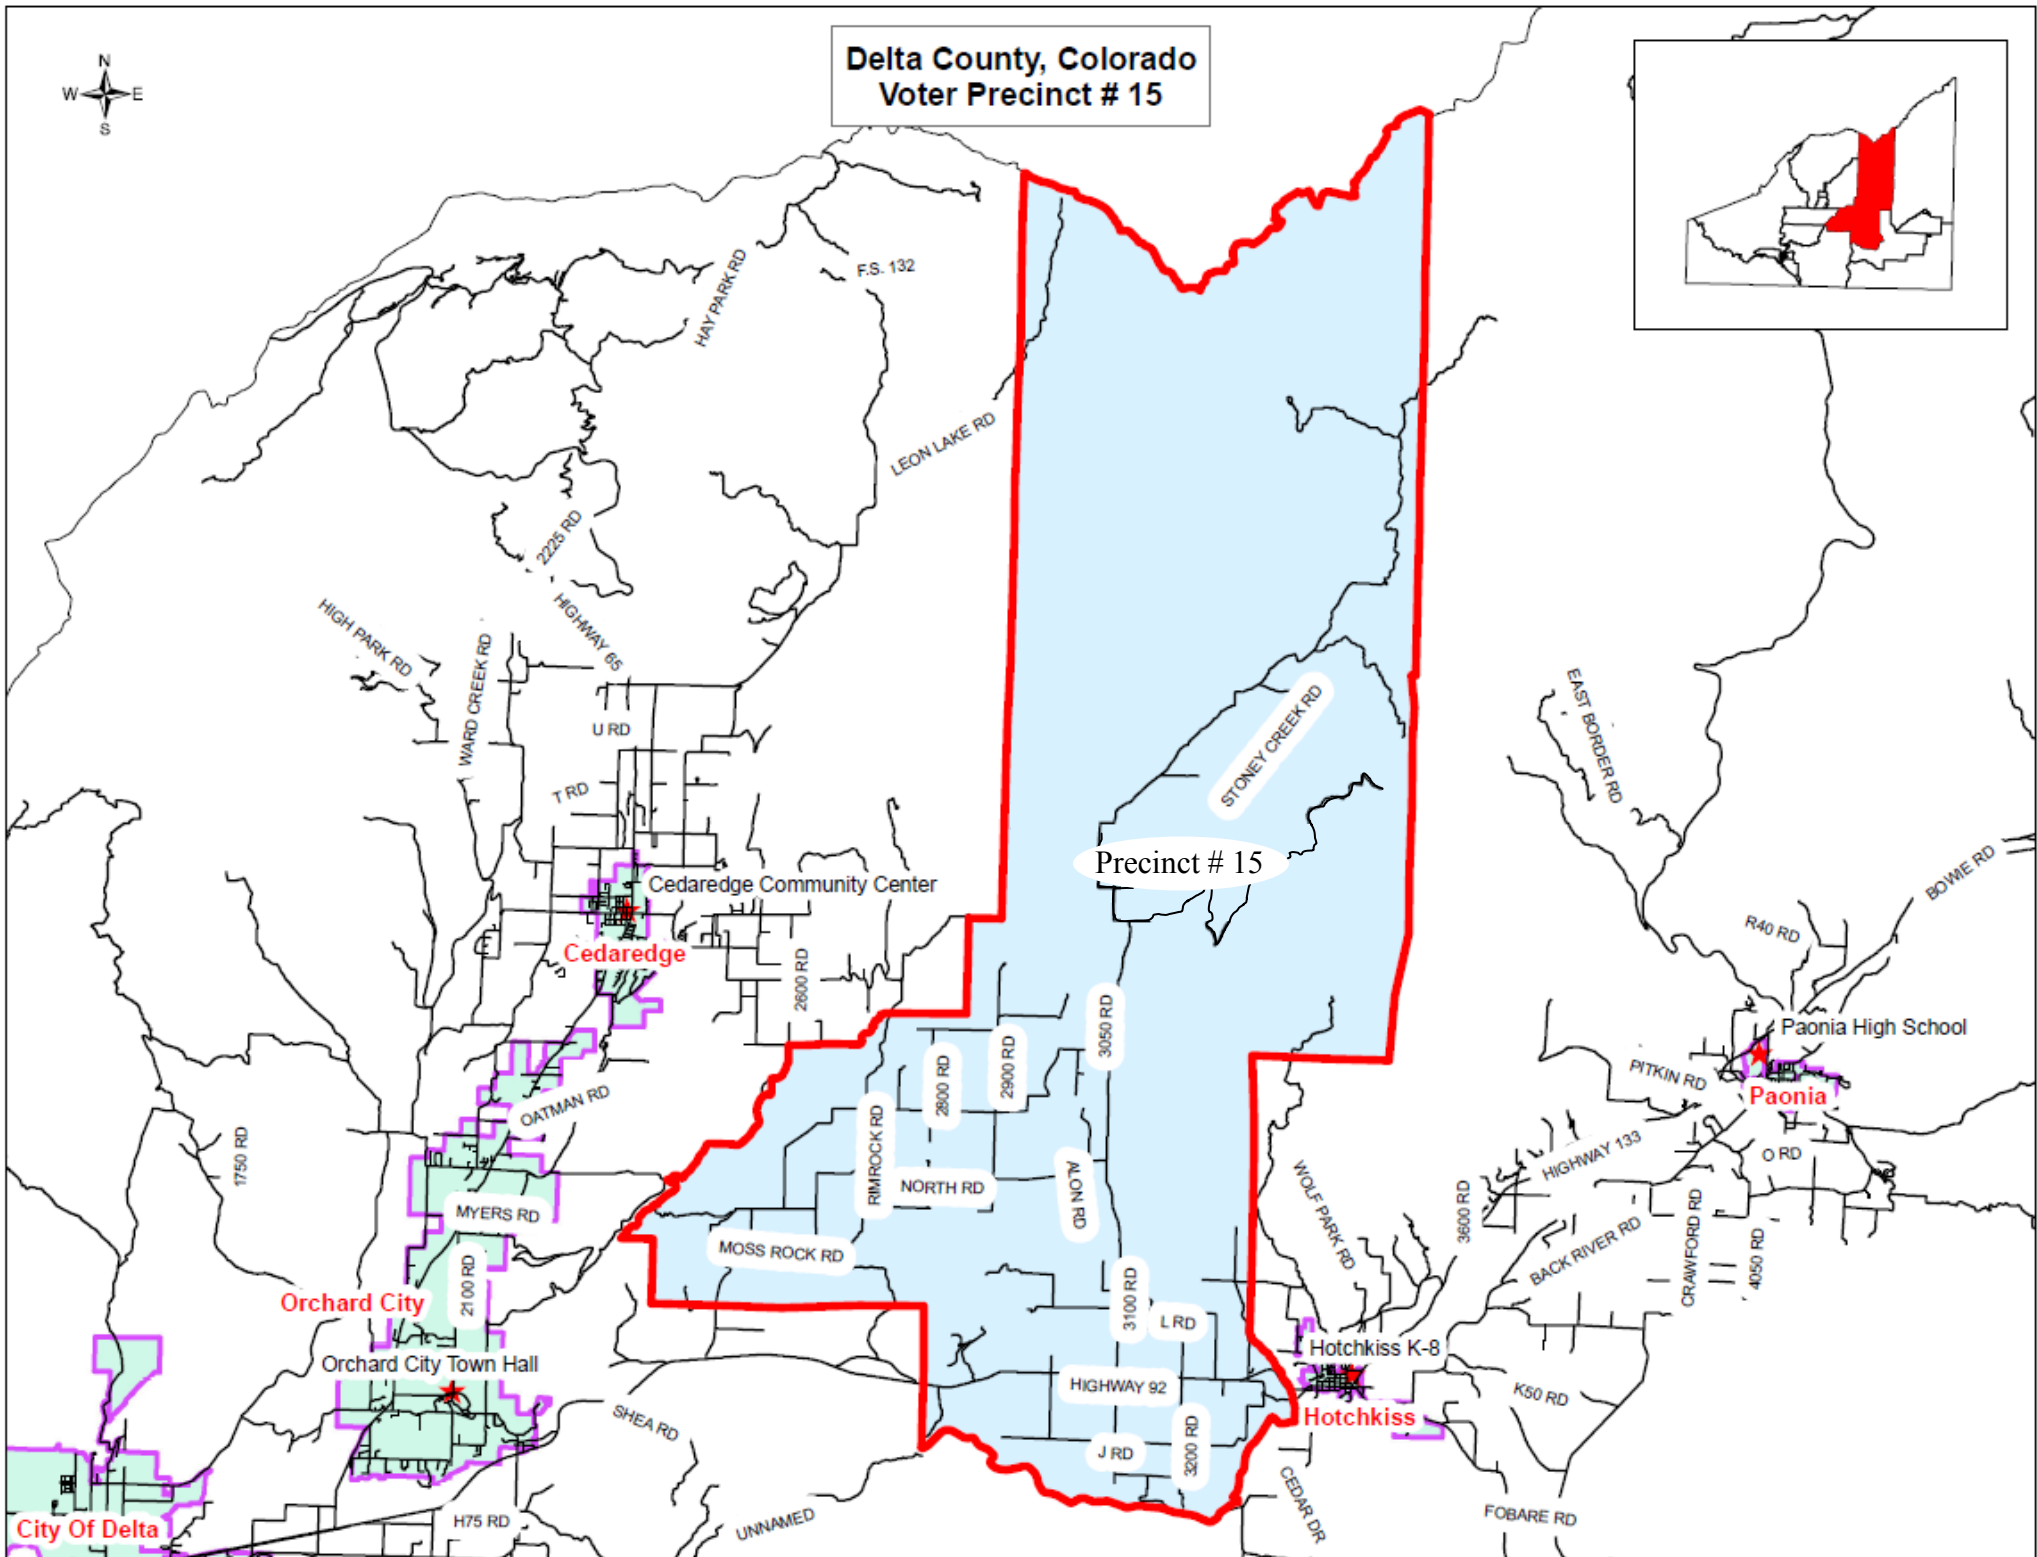

**Delta County, Colorado  
Voter Precinct # 15**

**Delta County, Colorado  
Voter Precinct # 16**

**Delta County, Colorado  
Voter Precinct # 17**

# Delta County, Colorado Voter Precinct # 18

# Delta County, Colorado Voter Precinct # 19

# Delta County, Colorado Voter Precinct # 20