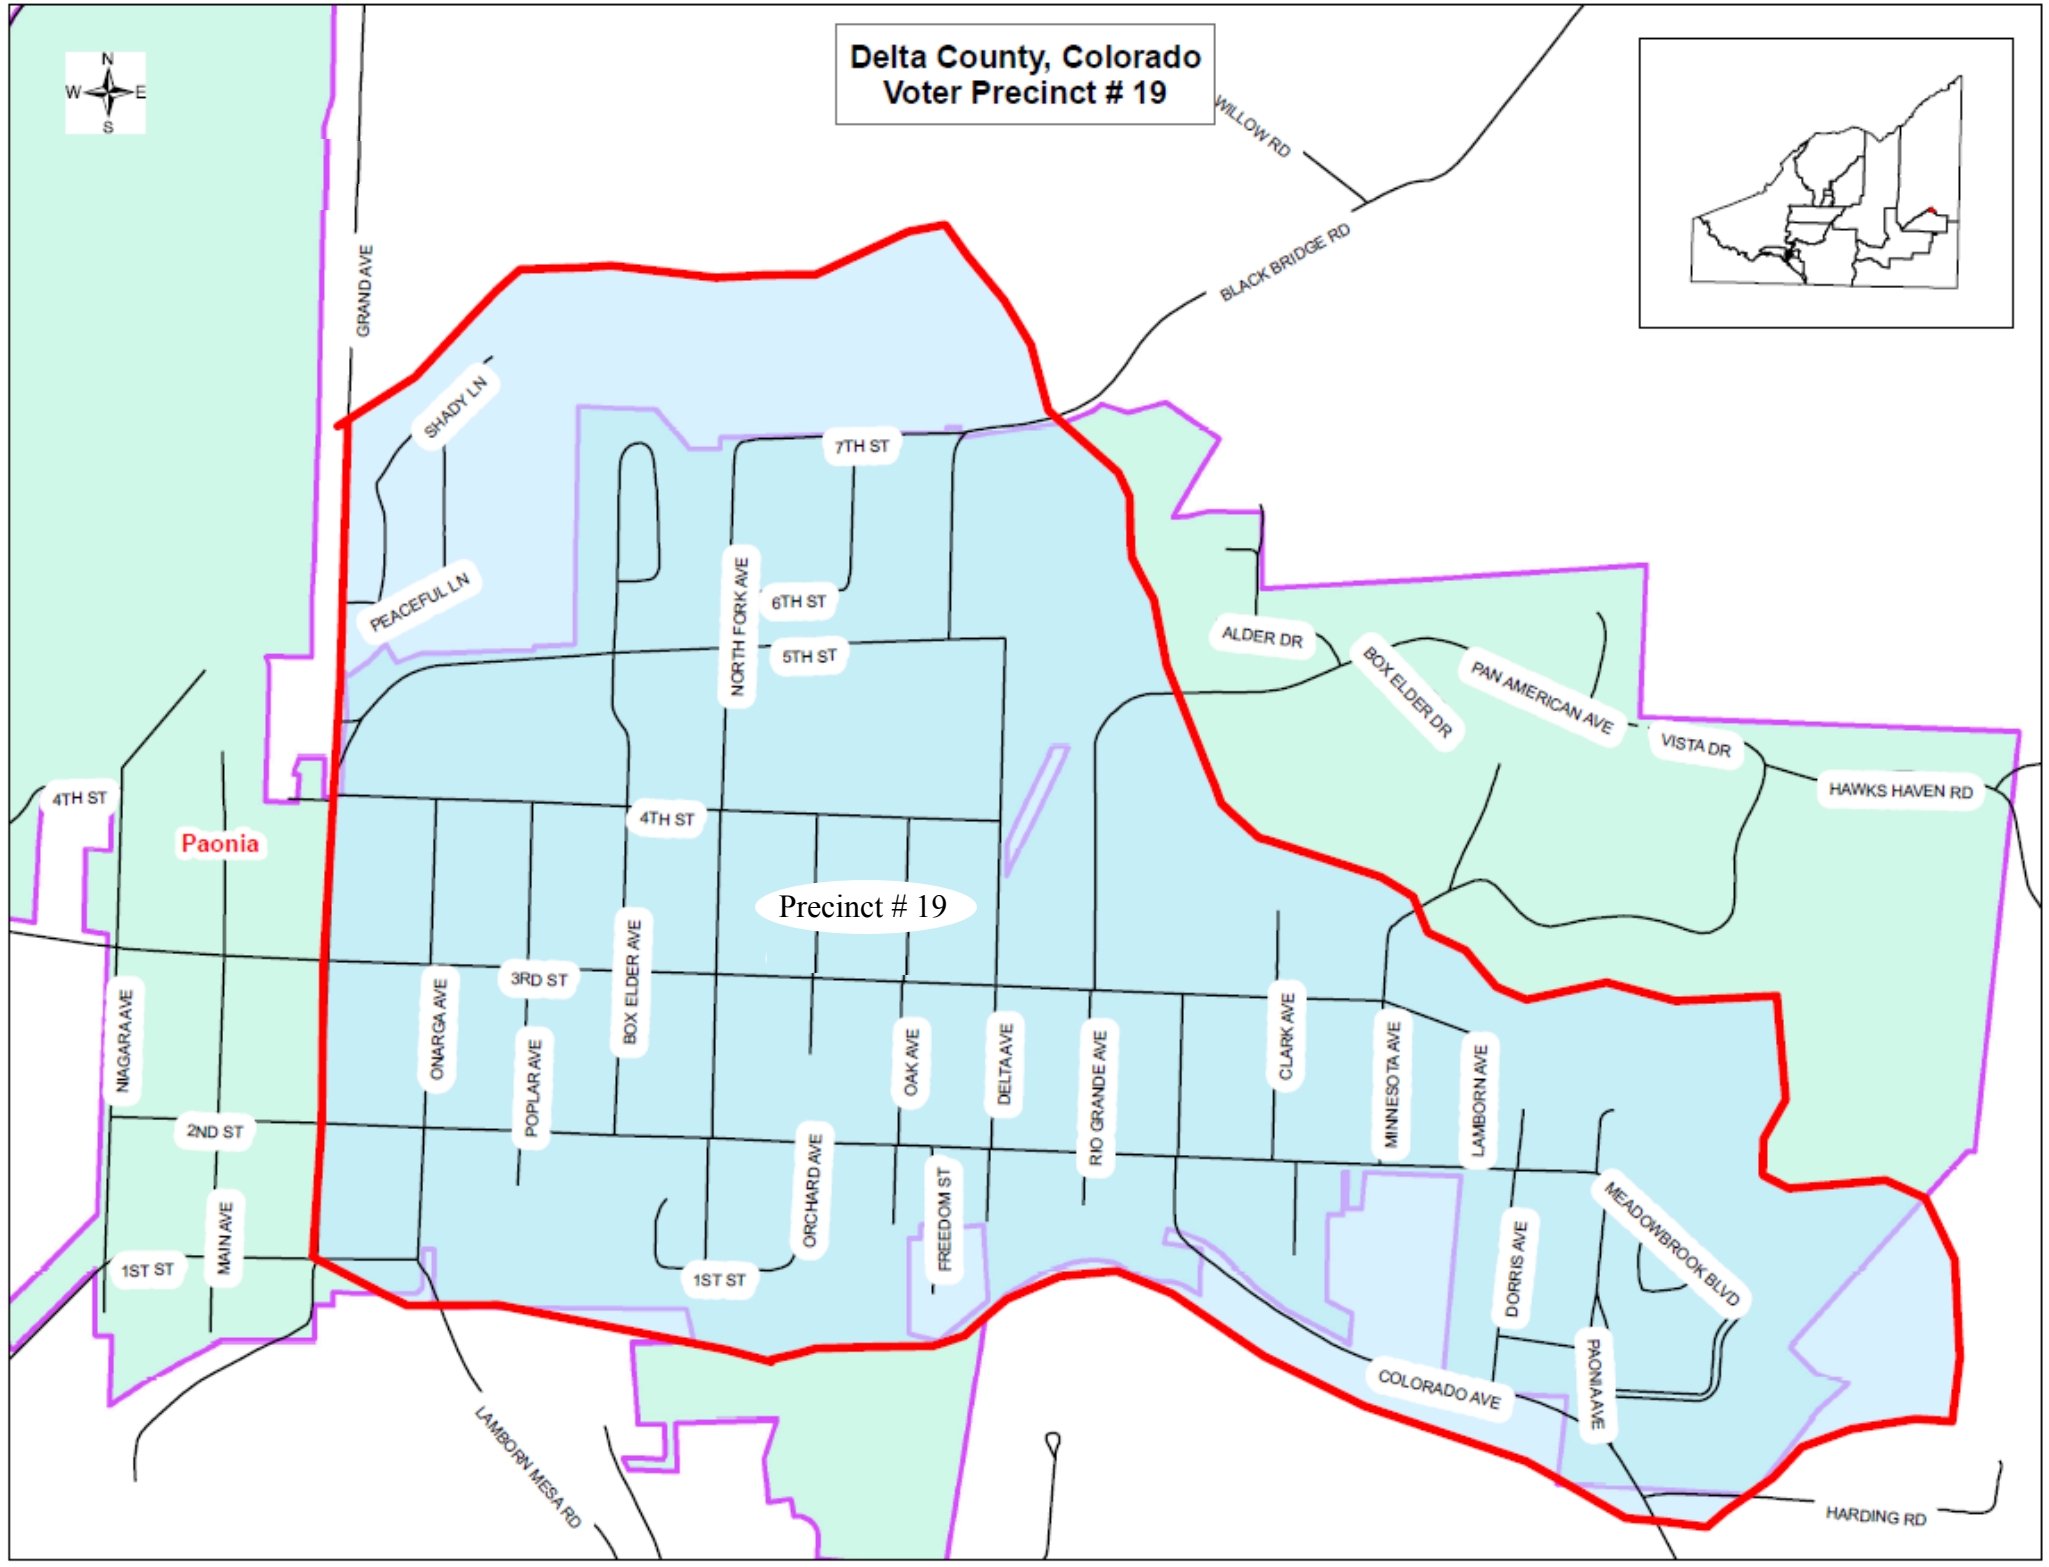

**Delta County, Colorado  
Voter Precinct # 15**

**Delta County, Colorado  
Voter Precinct # 16**

**Delta County, Colorado  
Voter Precinct # 17**

# Delta County, Colorado Voter Precinct # 18

# Delta County, Colorado Voter Precinct # 19

# Delta County, Colorado Voter Precinct # 20