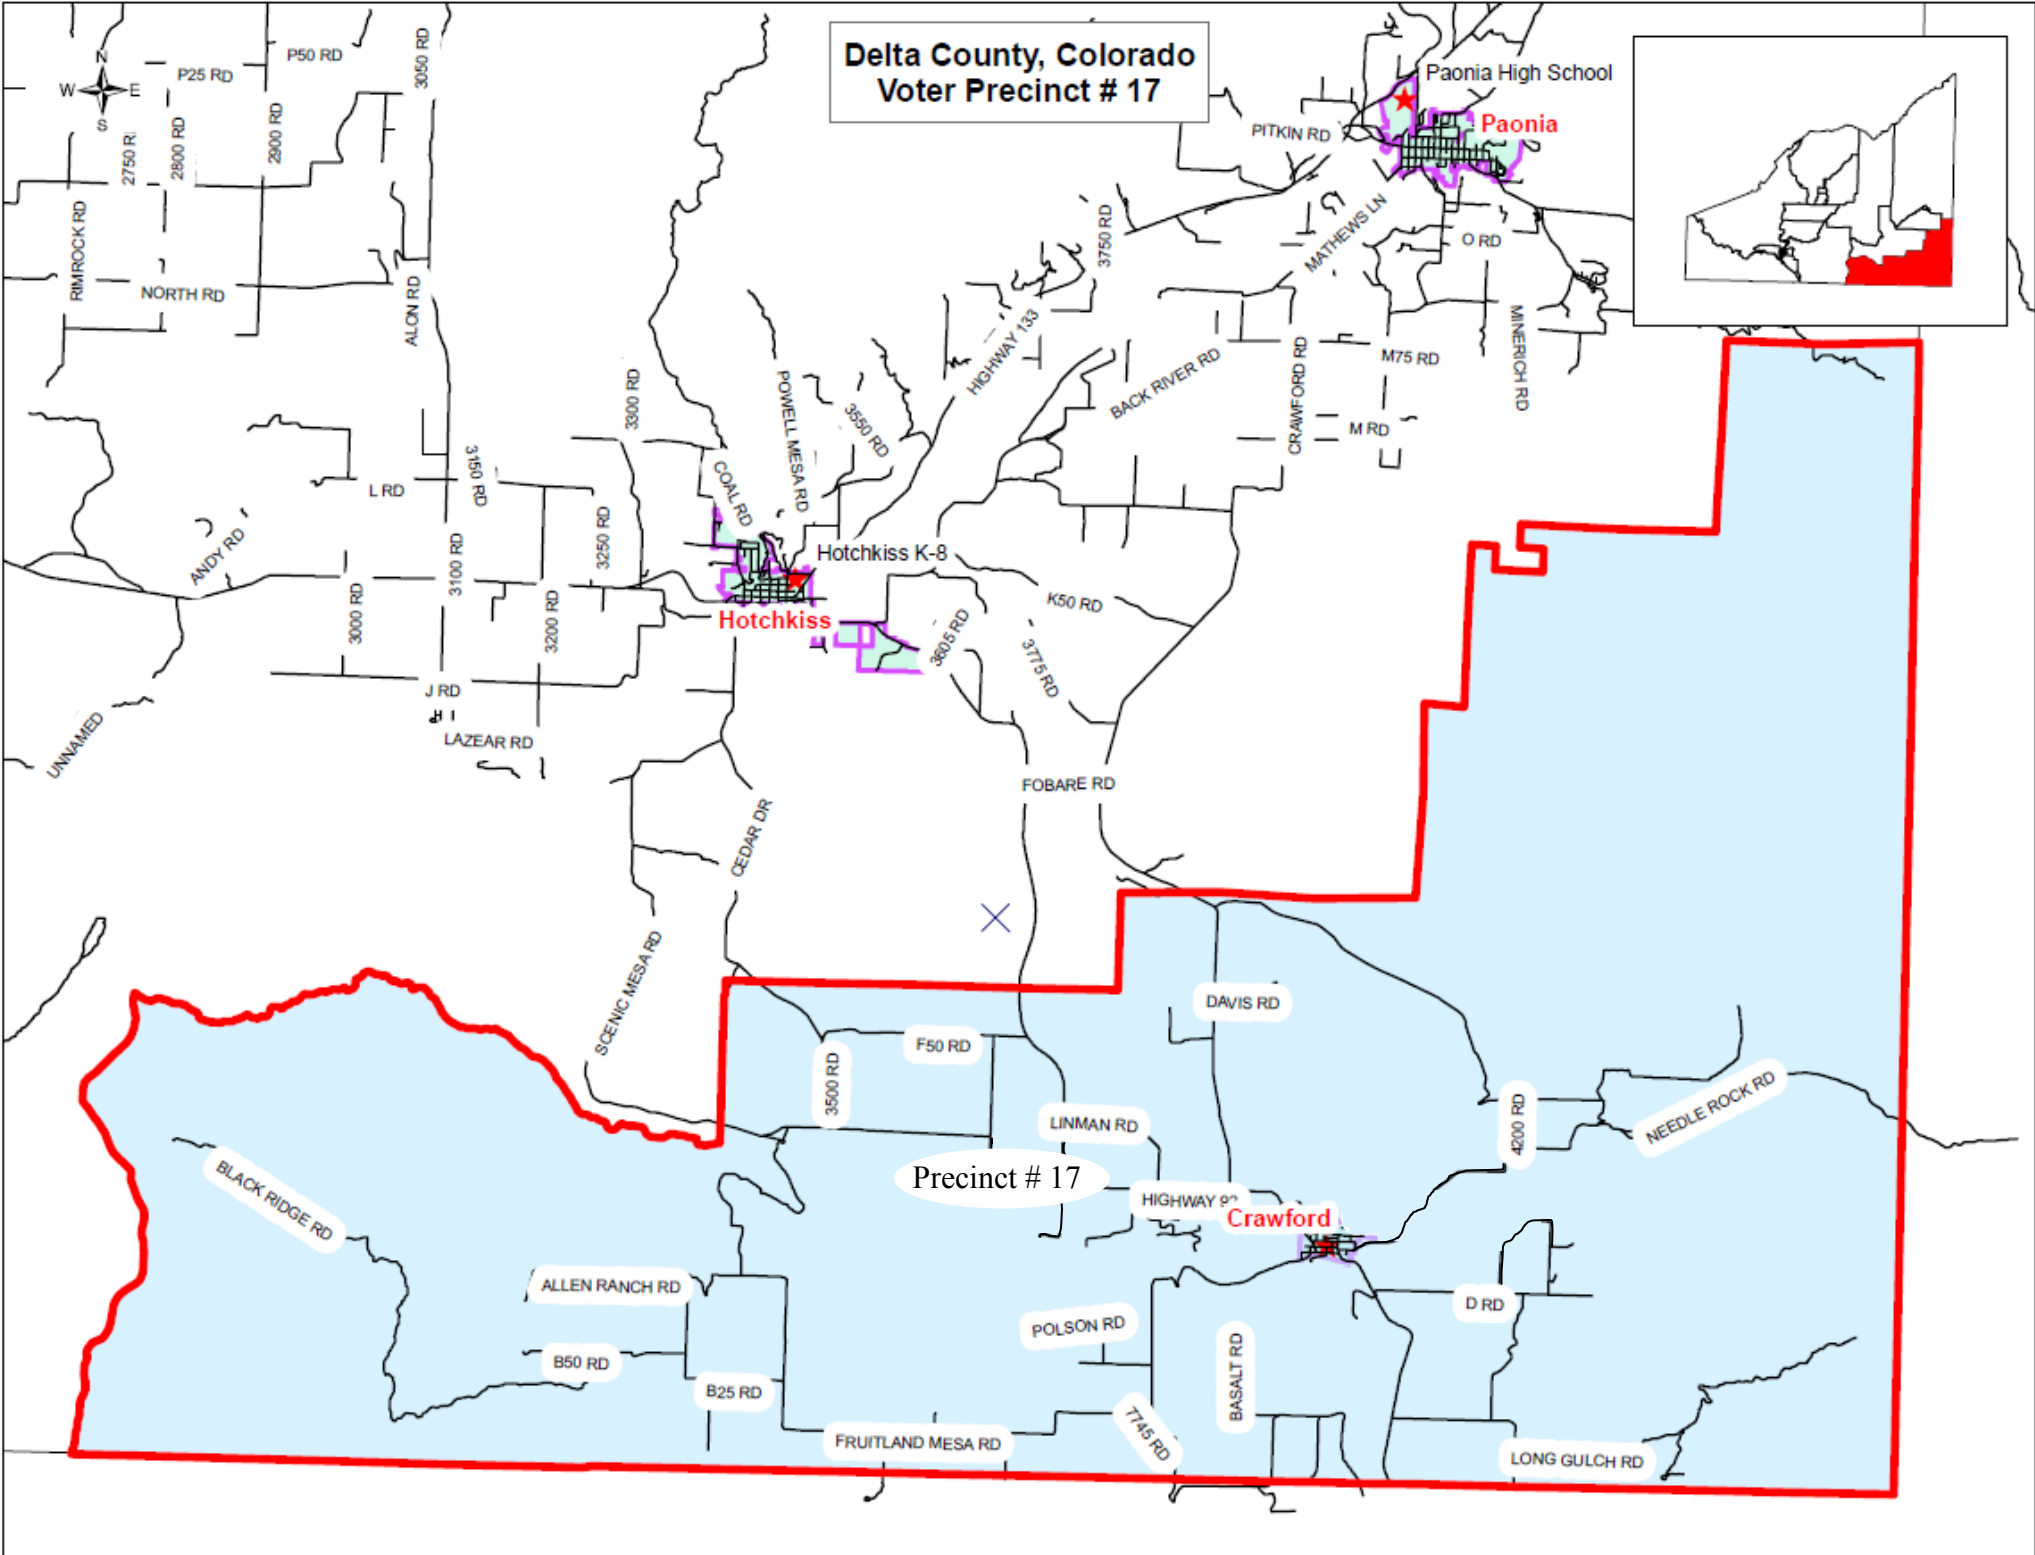

**Delta County, Colorado  
Voter Precinct # 15**

**Delta County, Colorado  
Voter Precinct # 16**

**Delta County, Colorado  
Voter Precinct # 17**

# Delta County, Colorado Voter Precinct # 18

# Delta County, Colorado Voter Precinct # 19

# Delta County, Colorado Voter Precinct # 20