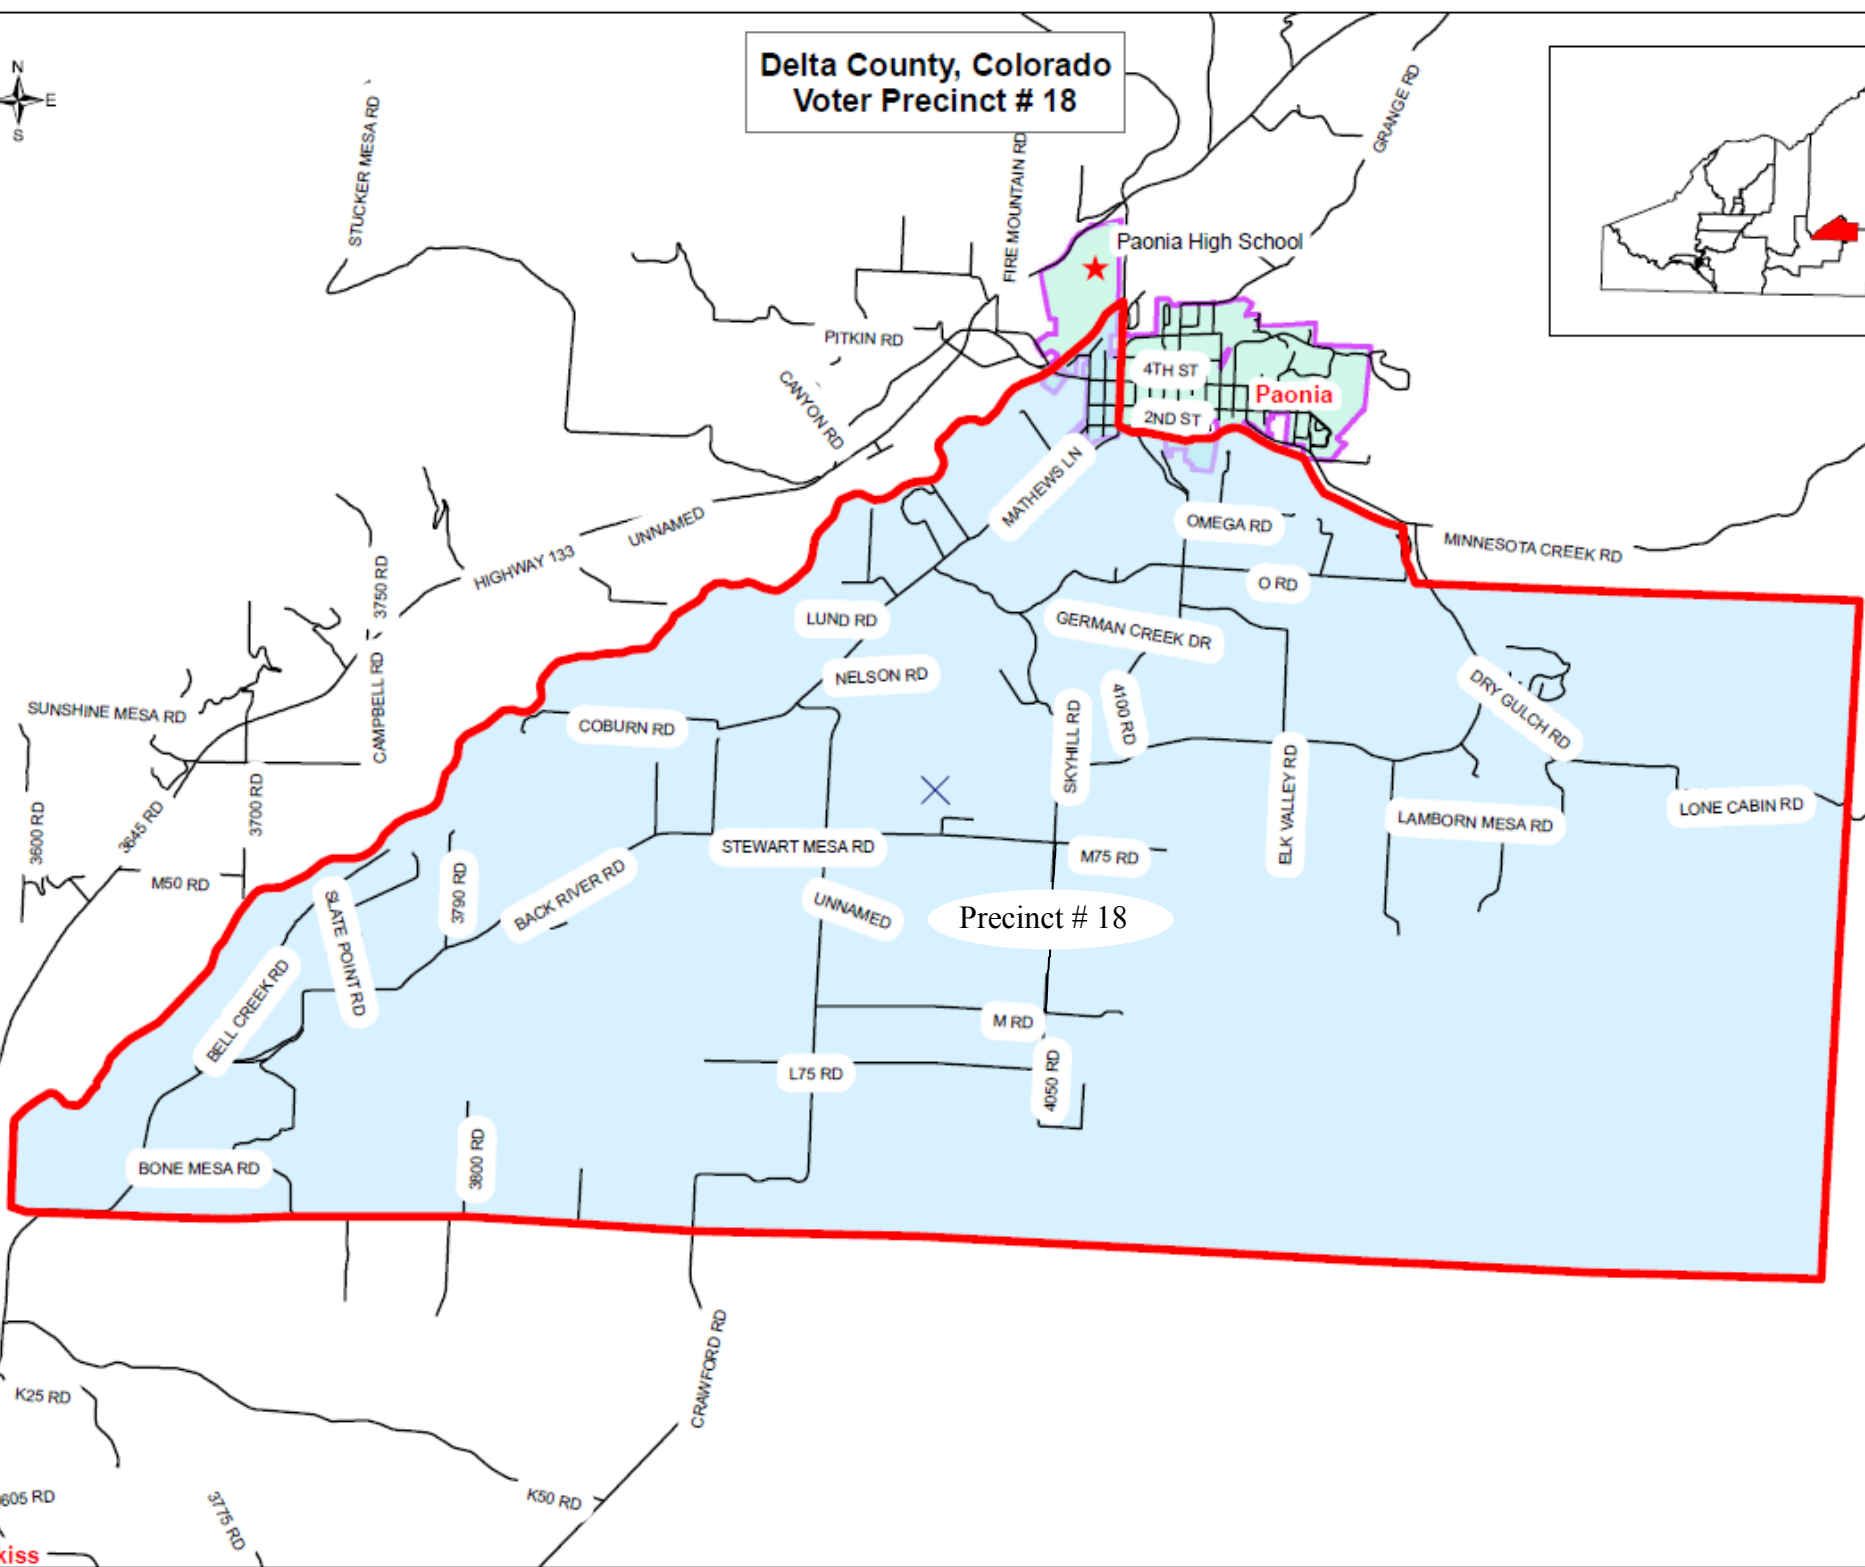

**Delta County, Colorado  
Voter Precinct # 15**

**Delta County, Colorado  
Voter Precinct # 16**

**Delta County, Colorado  
Voter Precinct # 17**

# Delta County, Colorado Voter Precinct # 18

# Delta County, Colorado Voter Precinct # 19

# Delta County, Colorado Voter Precinct # 20