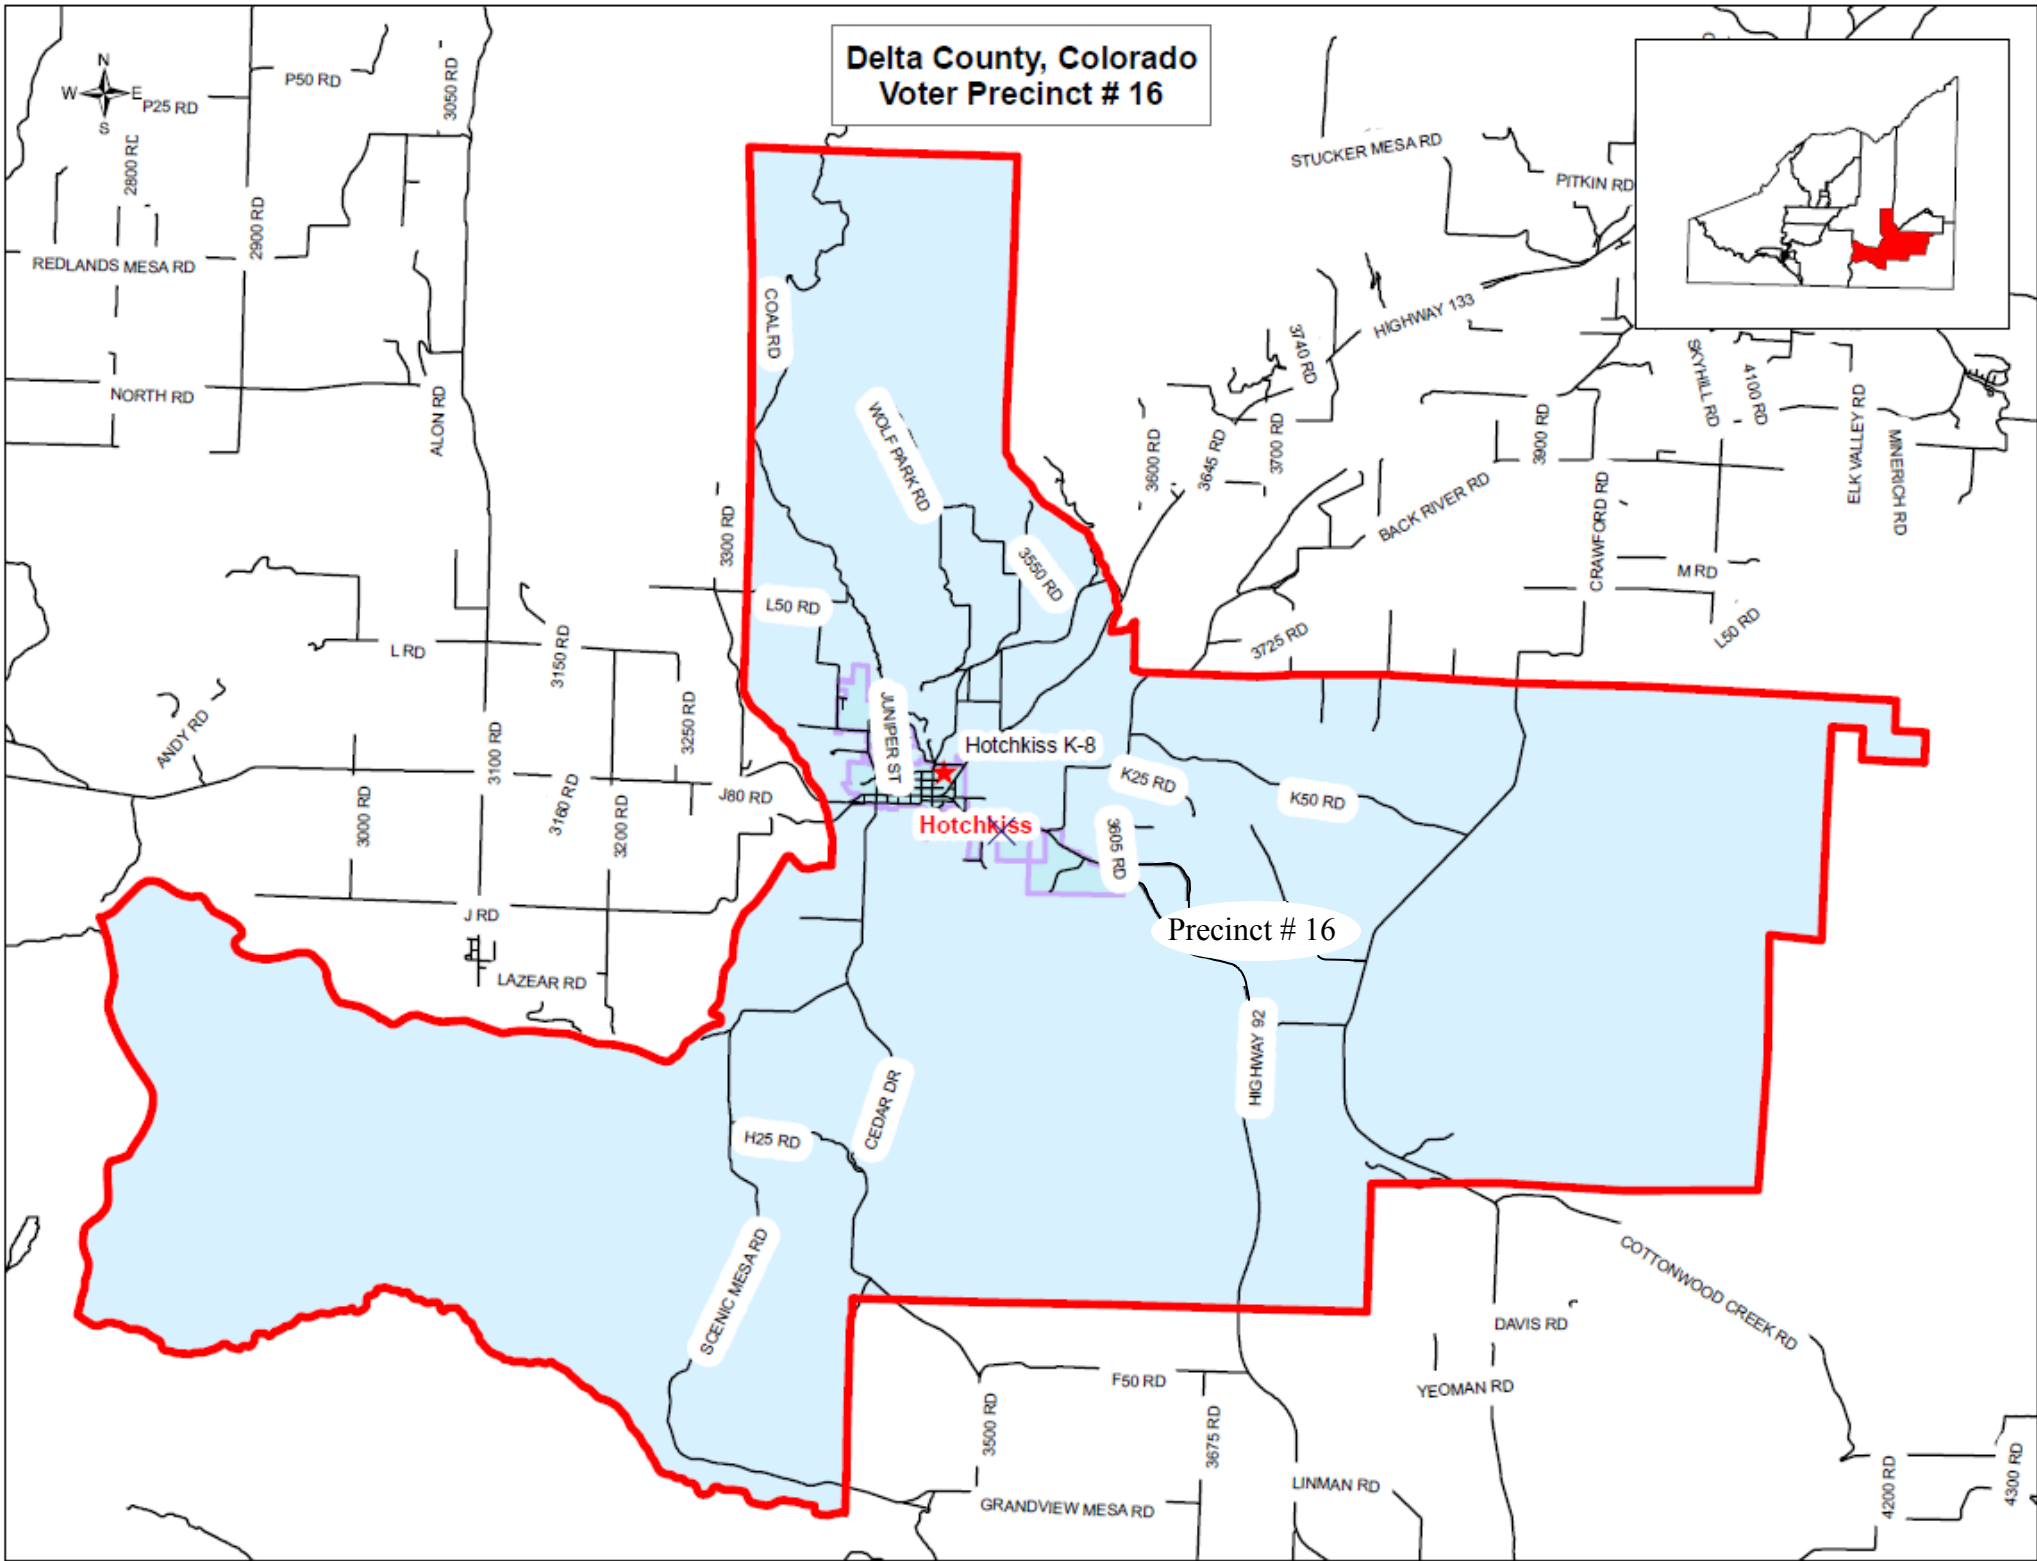

**Delta County, Colorado  
Voter Precinct # 15**

**Delta County, Colorado  
Voter Precinct # 16**

**Delta County, Colorado  
Voter Precinct # 17**

# Delta County, Colorado Voter Precinct # 18

# Delta County, Colorado Voter Precinct # 19

# Delta County, Colorado Voter Precinct # 20