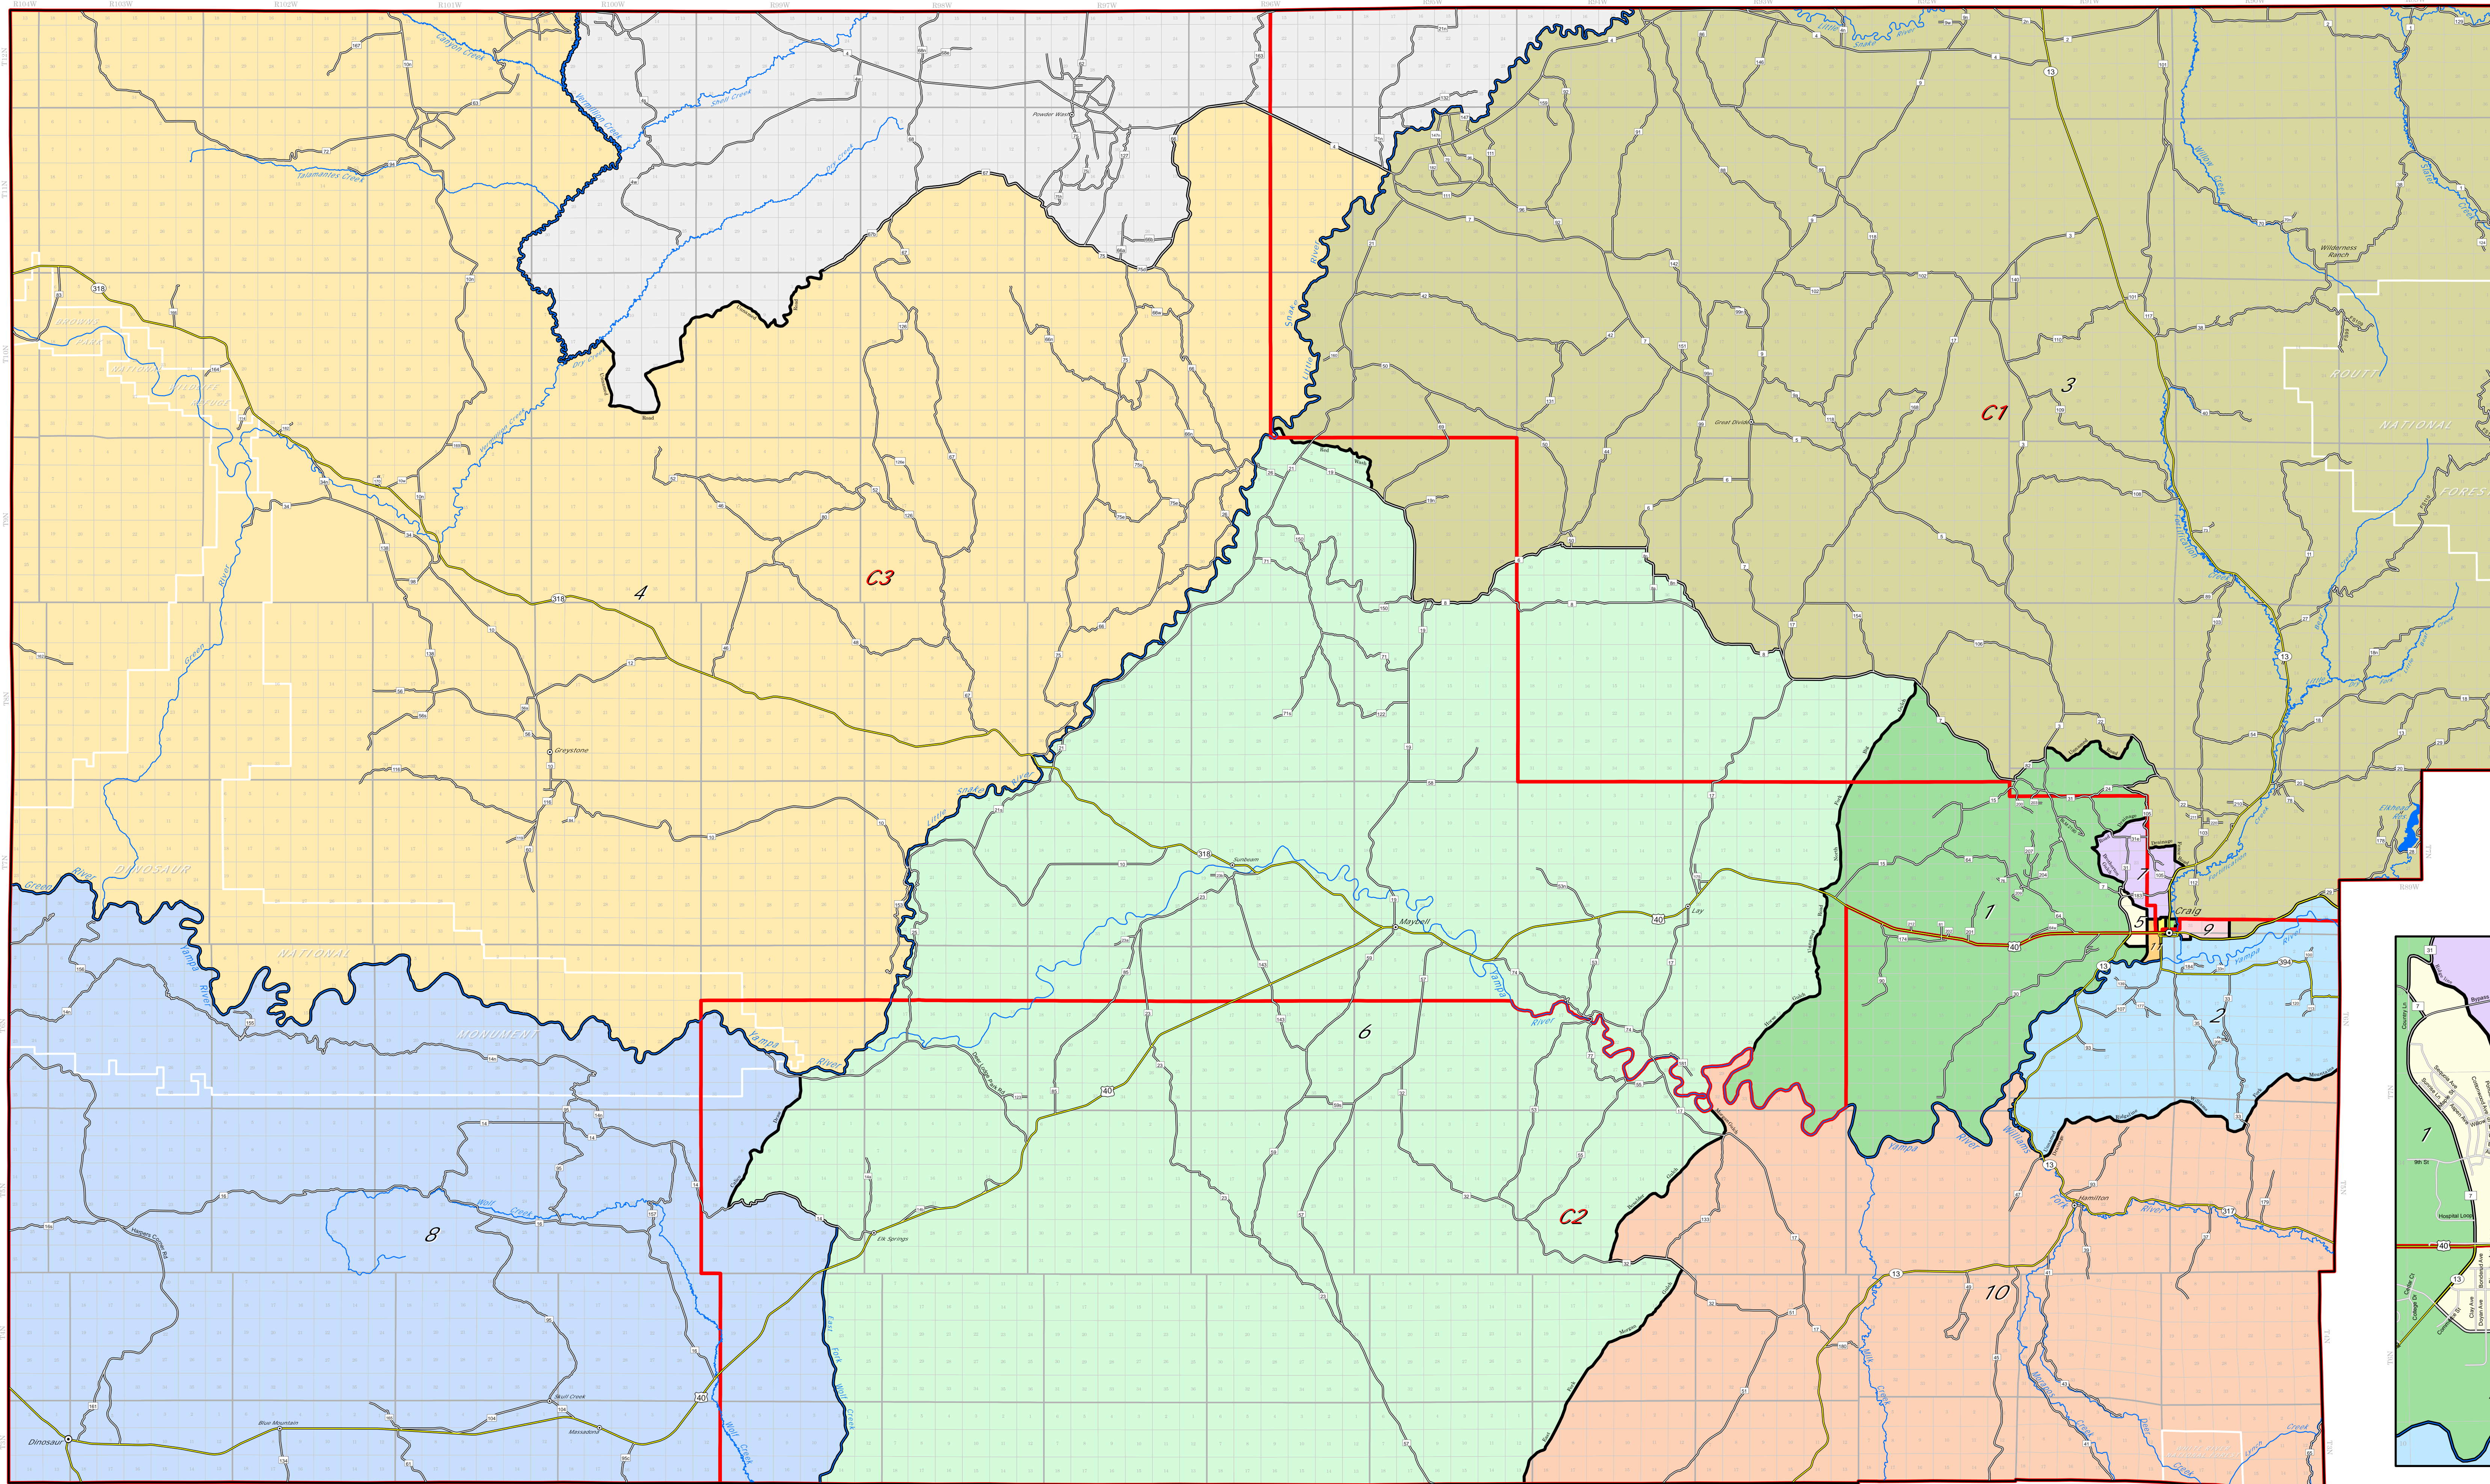

MOFFAT COUNTY

COMMISSIONER DISTRICTS and VOTER PRECINCTS

COMMISSIONER DISTRICTS

PRECINCTS