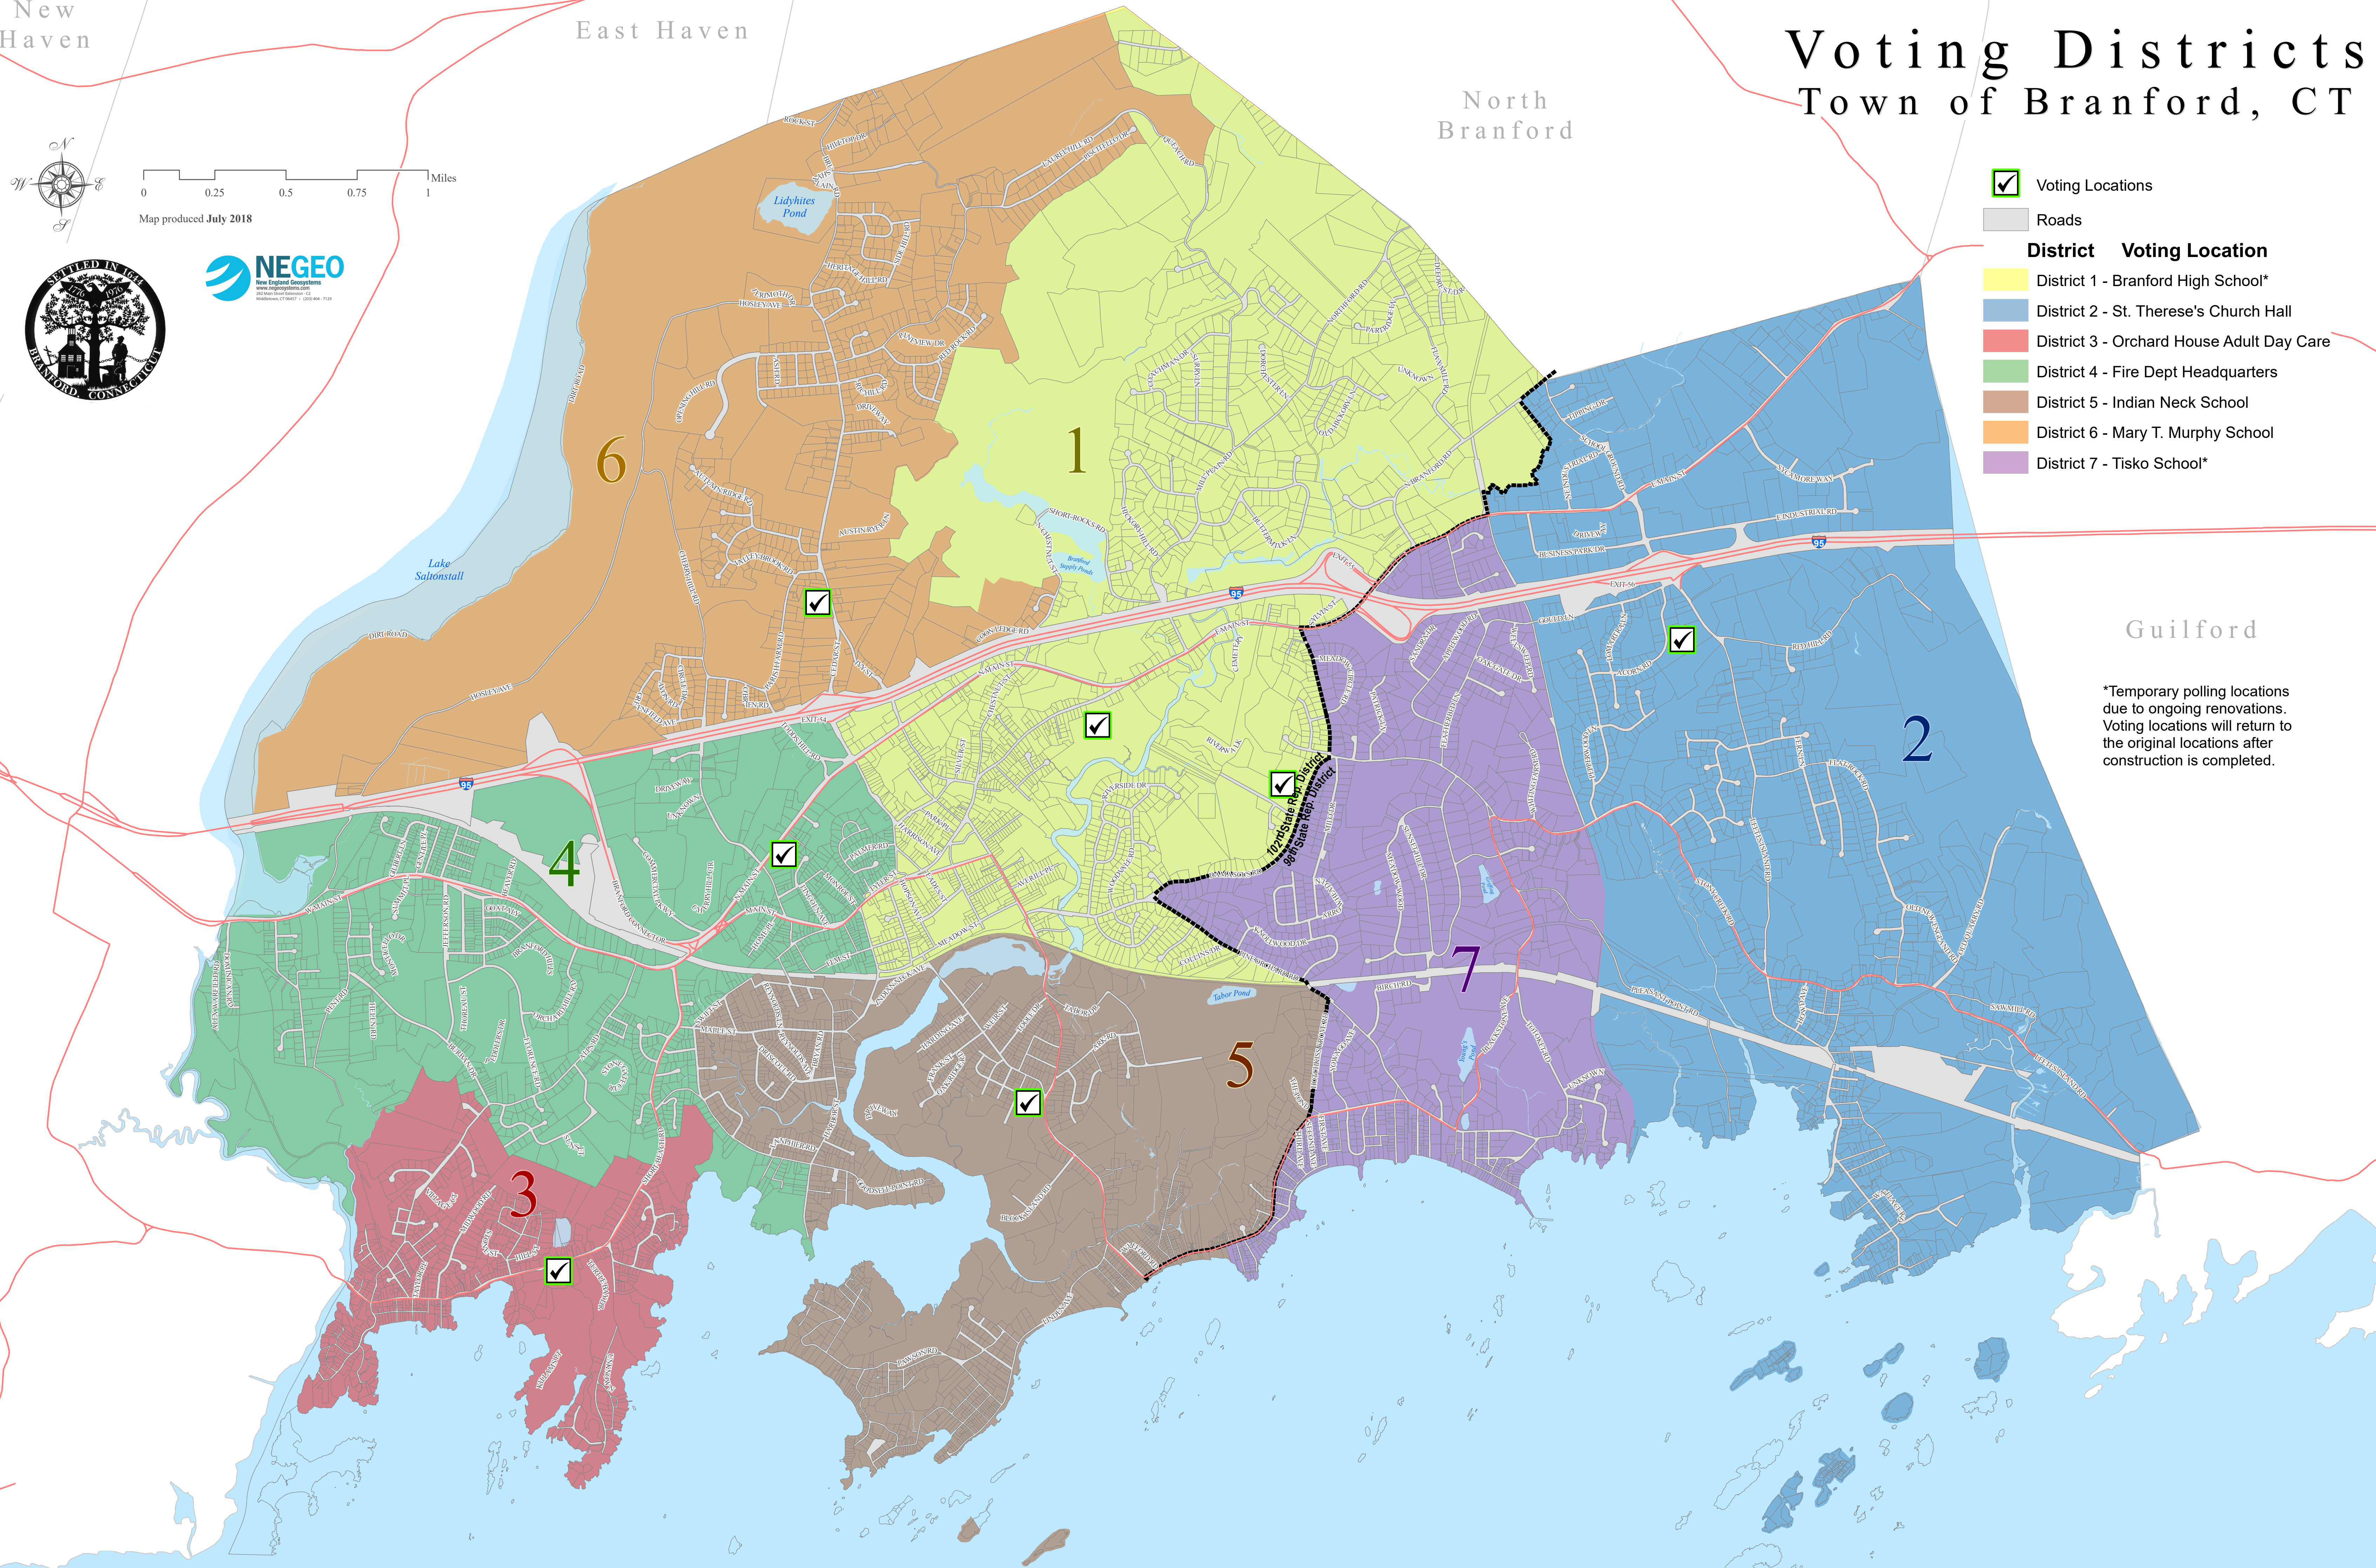

New Haven

East Haven

North Branford

Voting Districts Town of Branford, CT

- Voting Locations
- Roads
- District** **Voting Location**
- District 1 - Branford High School*
- District 2 - St. Therese's Church Hall
- District 3 - Orchard House Adult Day Care
- District 4 - Fire Dept Headquarters
- District 5 - Indian Neck School
- District 6 - Mary T. Murphy School
- District 7 - Tisko School*

Guilford

*Temporary polling locations due to ongoing renovations. Voting locations will return to the original locations after construction is completed.