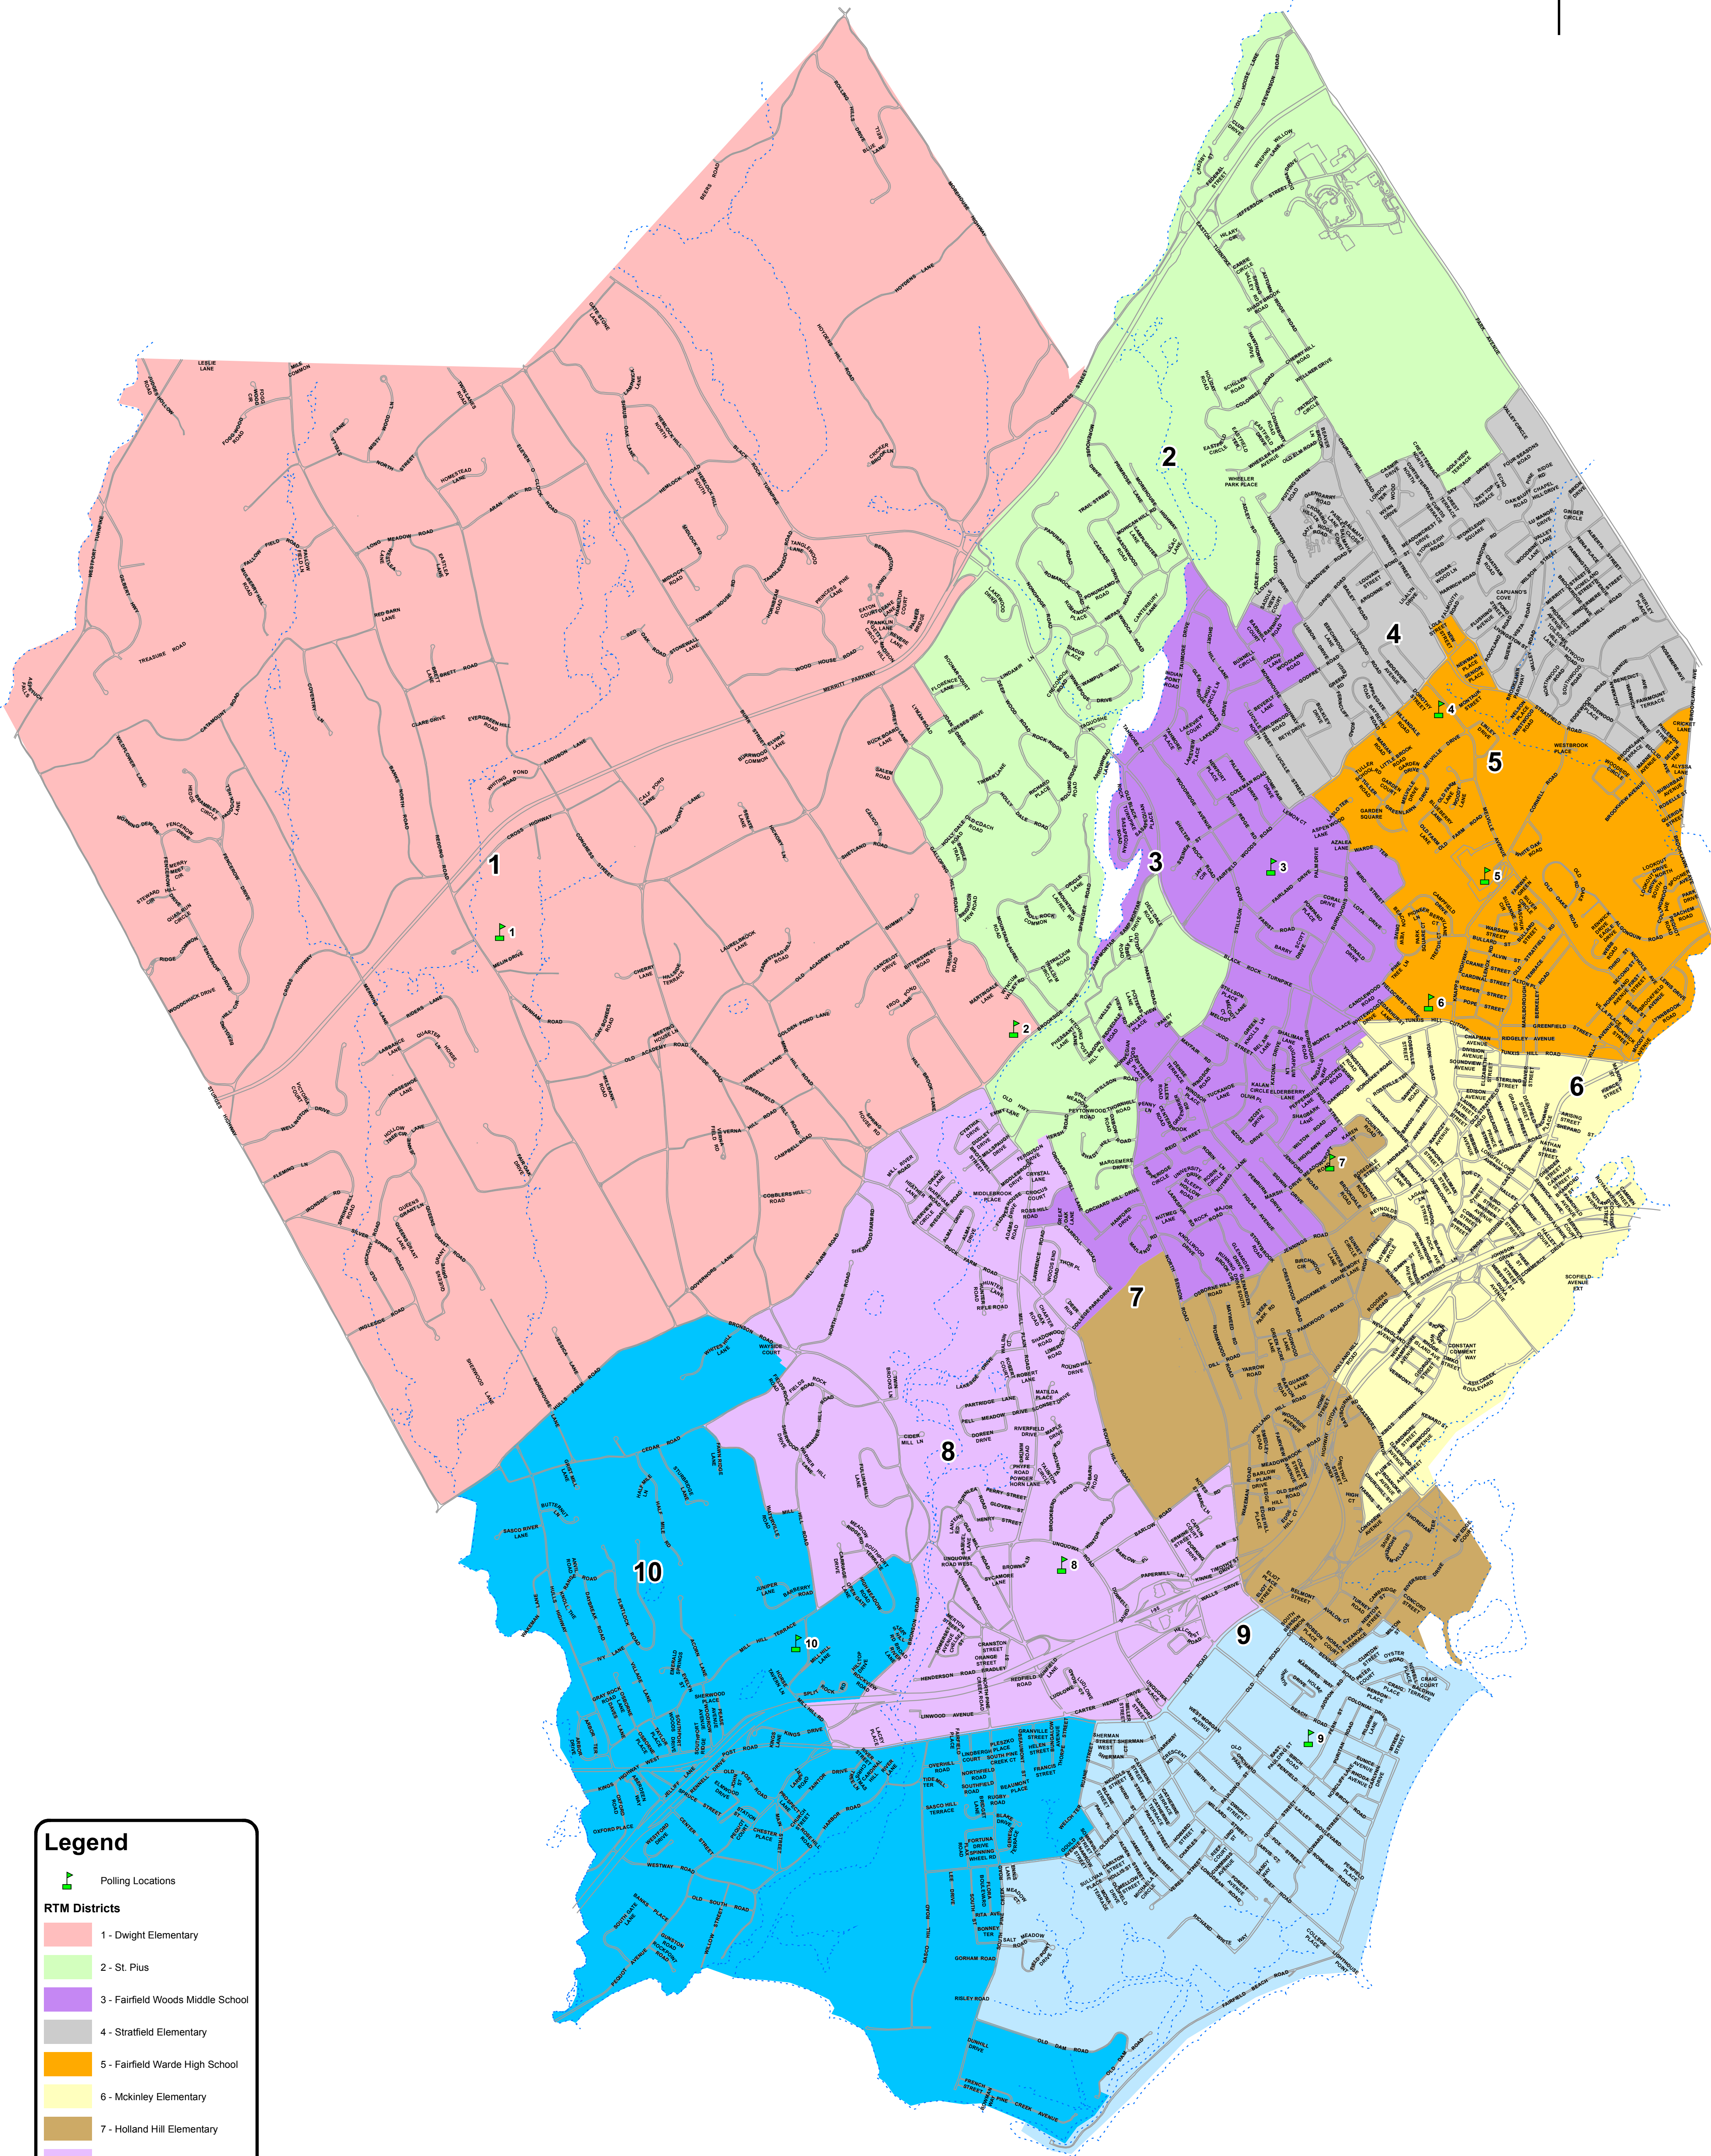

Town of Fairfield, CT
RTM Districts and Polling Locations
September 28, 2015

Legend

Polling Locations

RTM Districts

- 1 - Dwight Elementary
- 2 - St. Pius
- 3 - Fairfield Woods Middle School
- 4 - Stratfield Elementary
- 5 - Fairfield Warde High School
- 6 - McKinley Elementary
- 7 - Holland Hill Elementary
- 8 - Fairfield Ludlow High School
- 9 - Sherman Elementary
- 10 - Mill Hill Elementary