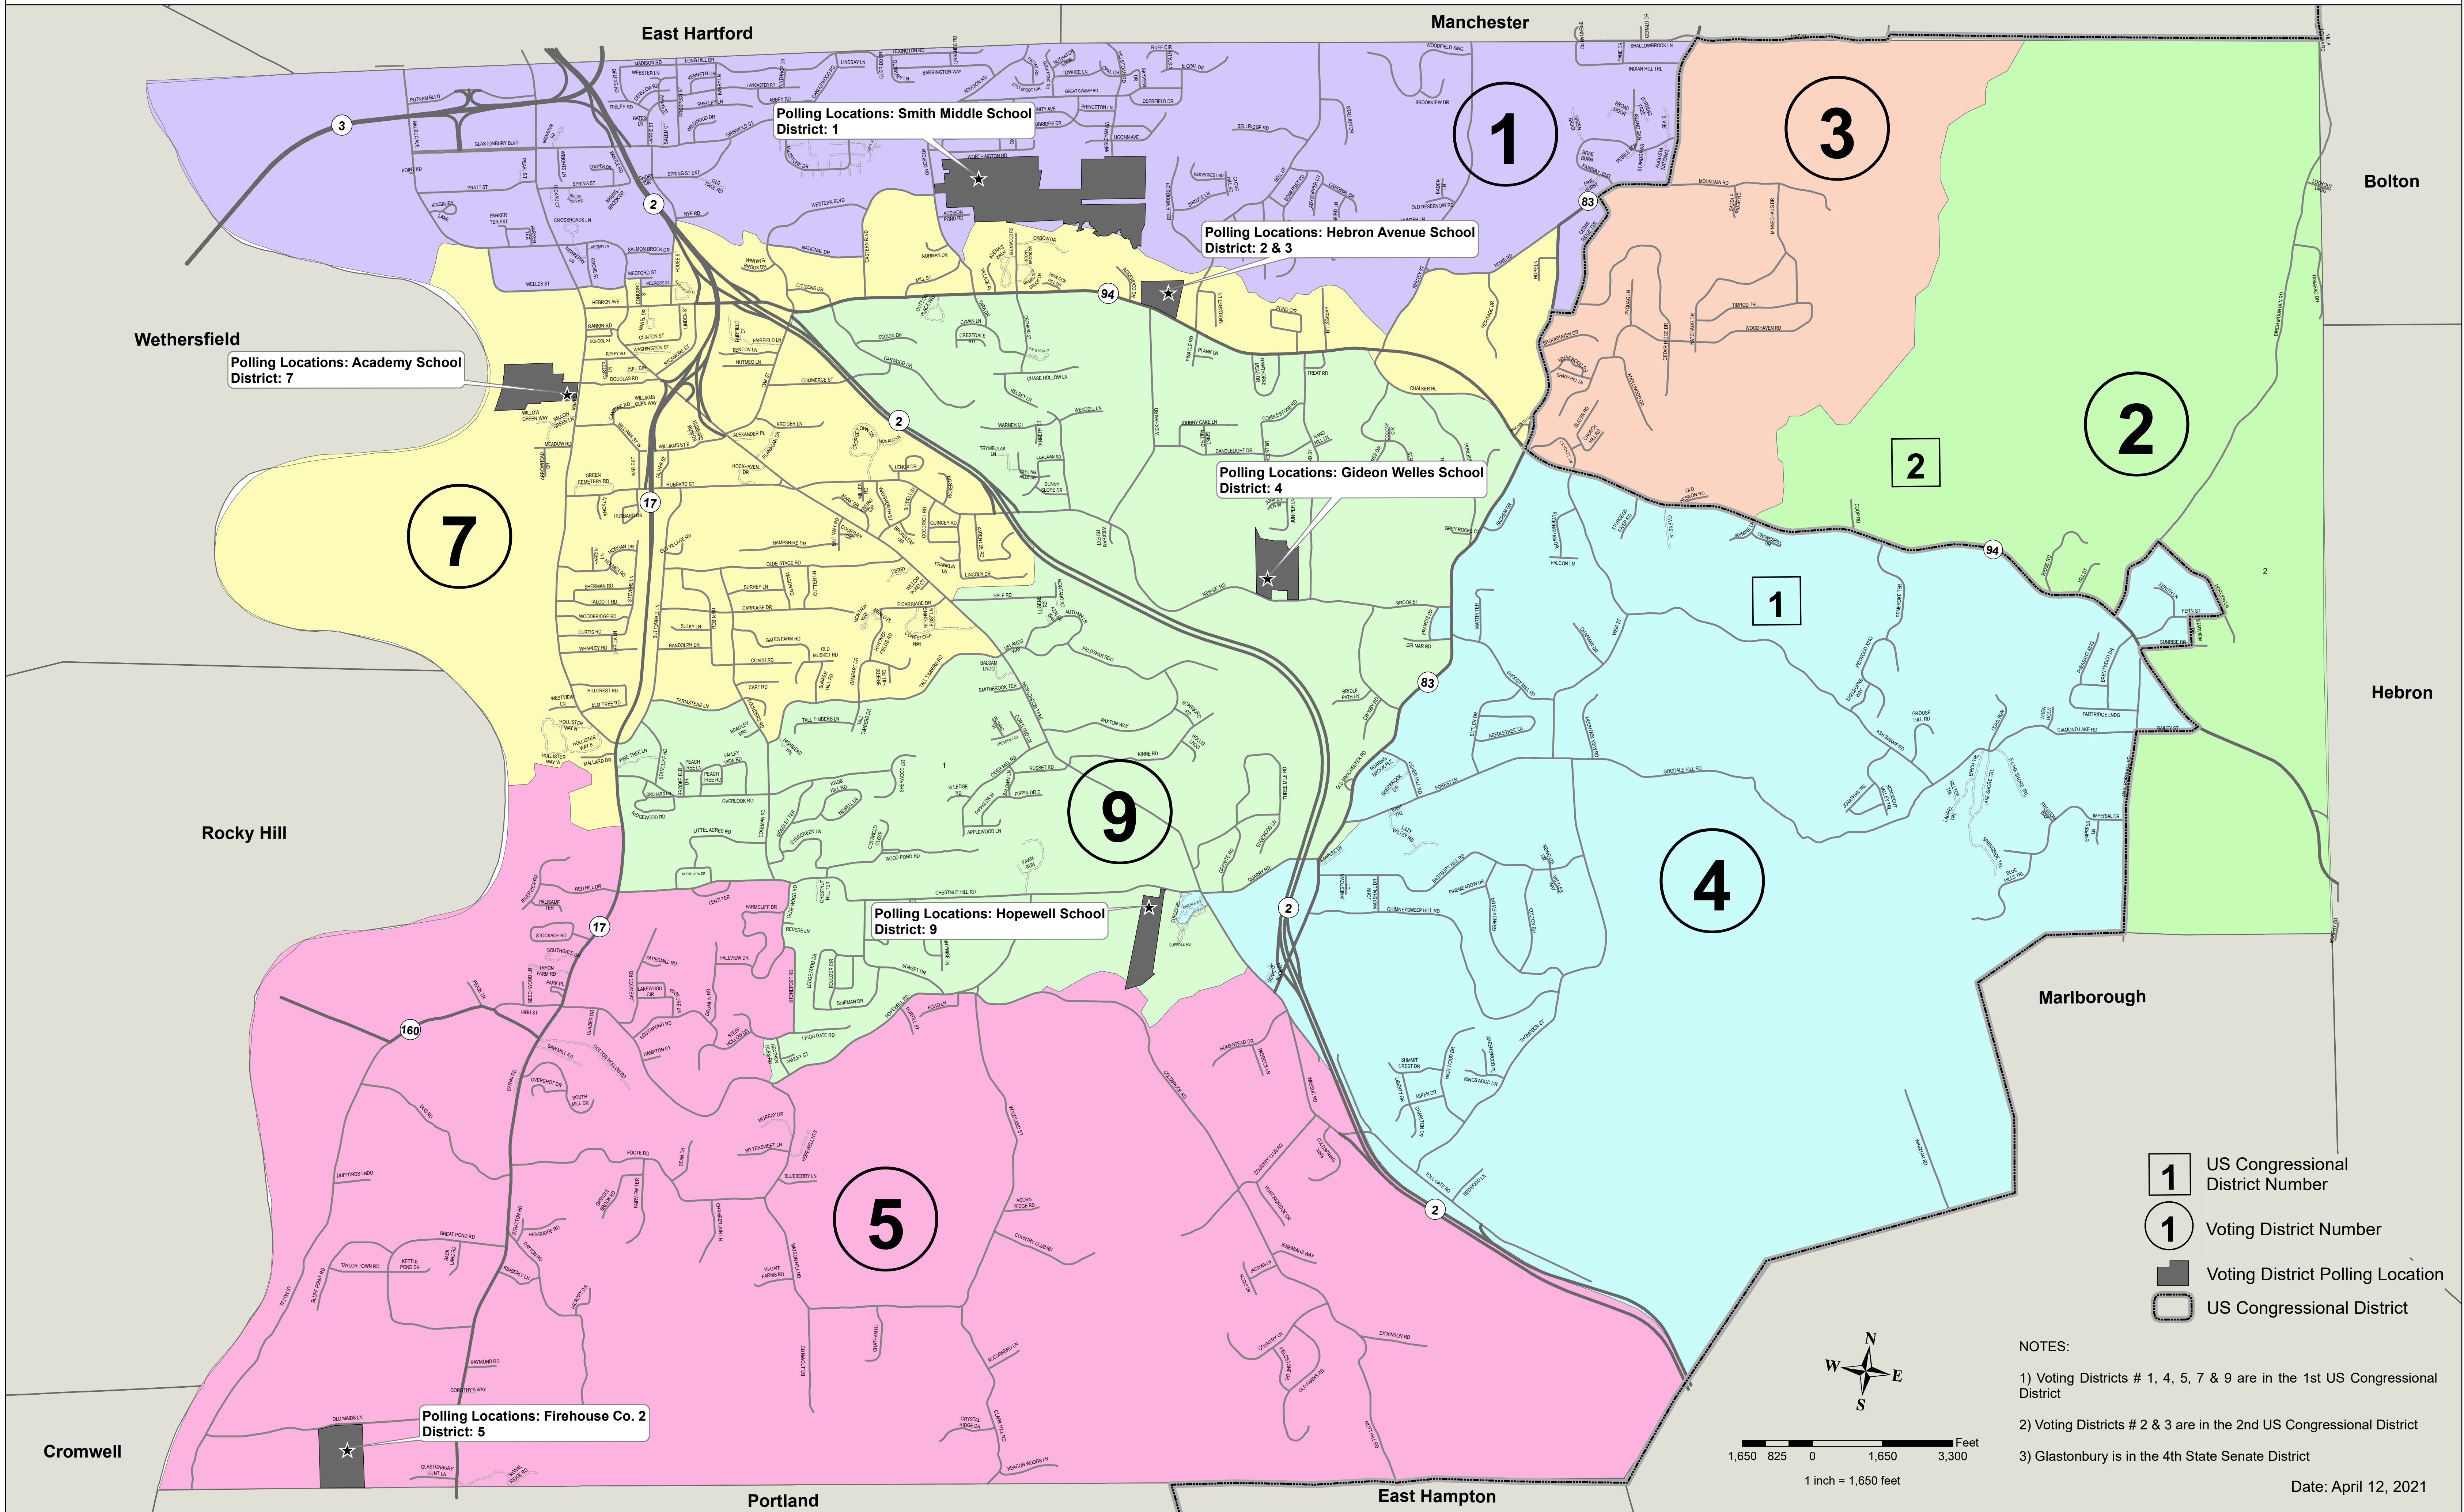

Town of Glastonbury - Voter District Map

- 1** US Congressional District Number
- 1** Voting District Number
- ★ Voting District Polling Location
- US Congressional District

NOTES:

- 1) Voting Districts # 1, 4, 5, 7 & 9 are in the 1st US Congressional District
- 2) Voting Districts # 2 & 3 are in the 2nd US Congressional District
- 3) Glastonbury is in the 4th State Senate District

Date: April 12, 2021