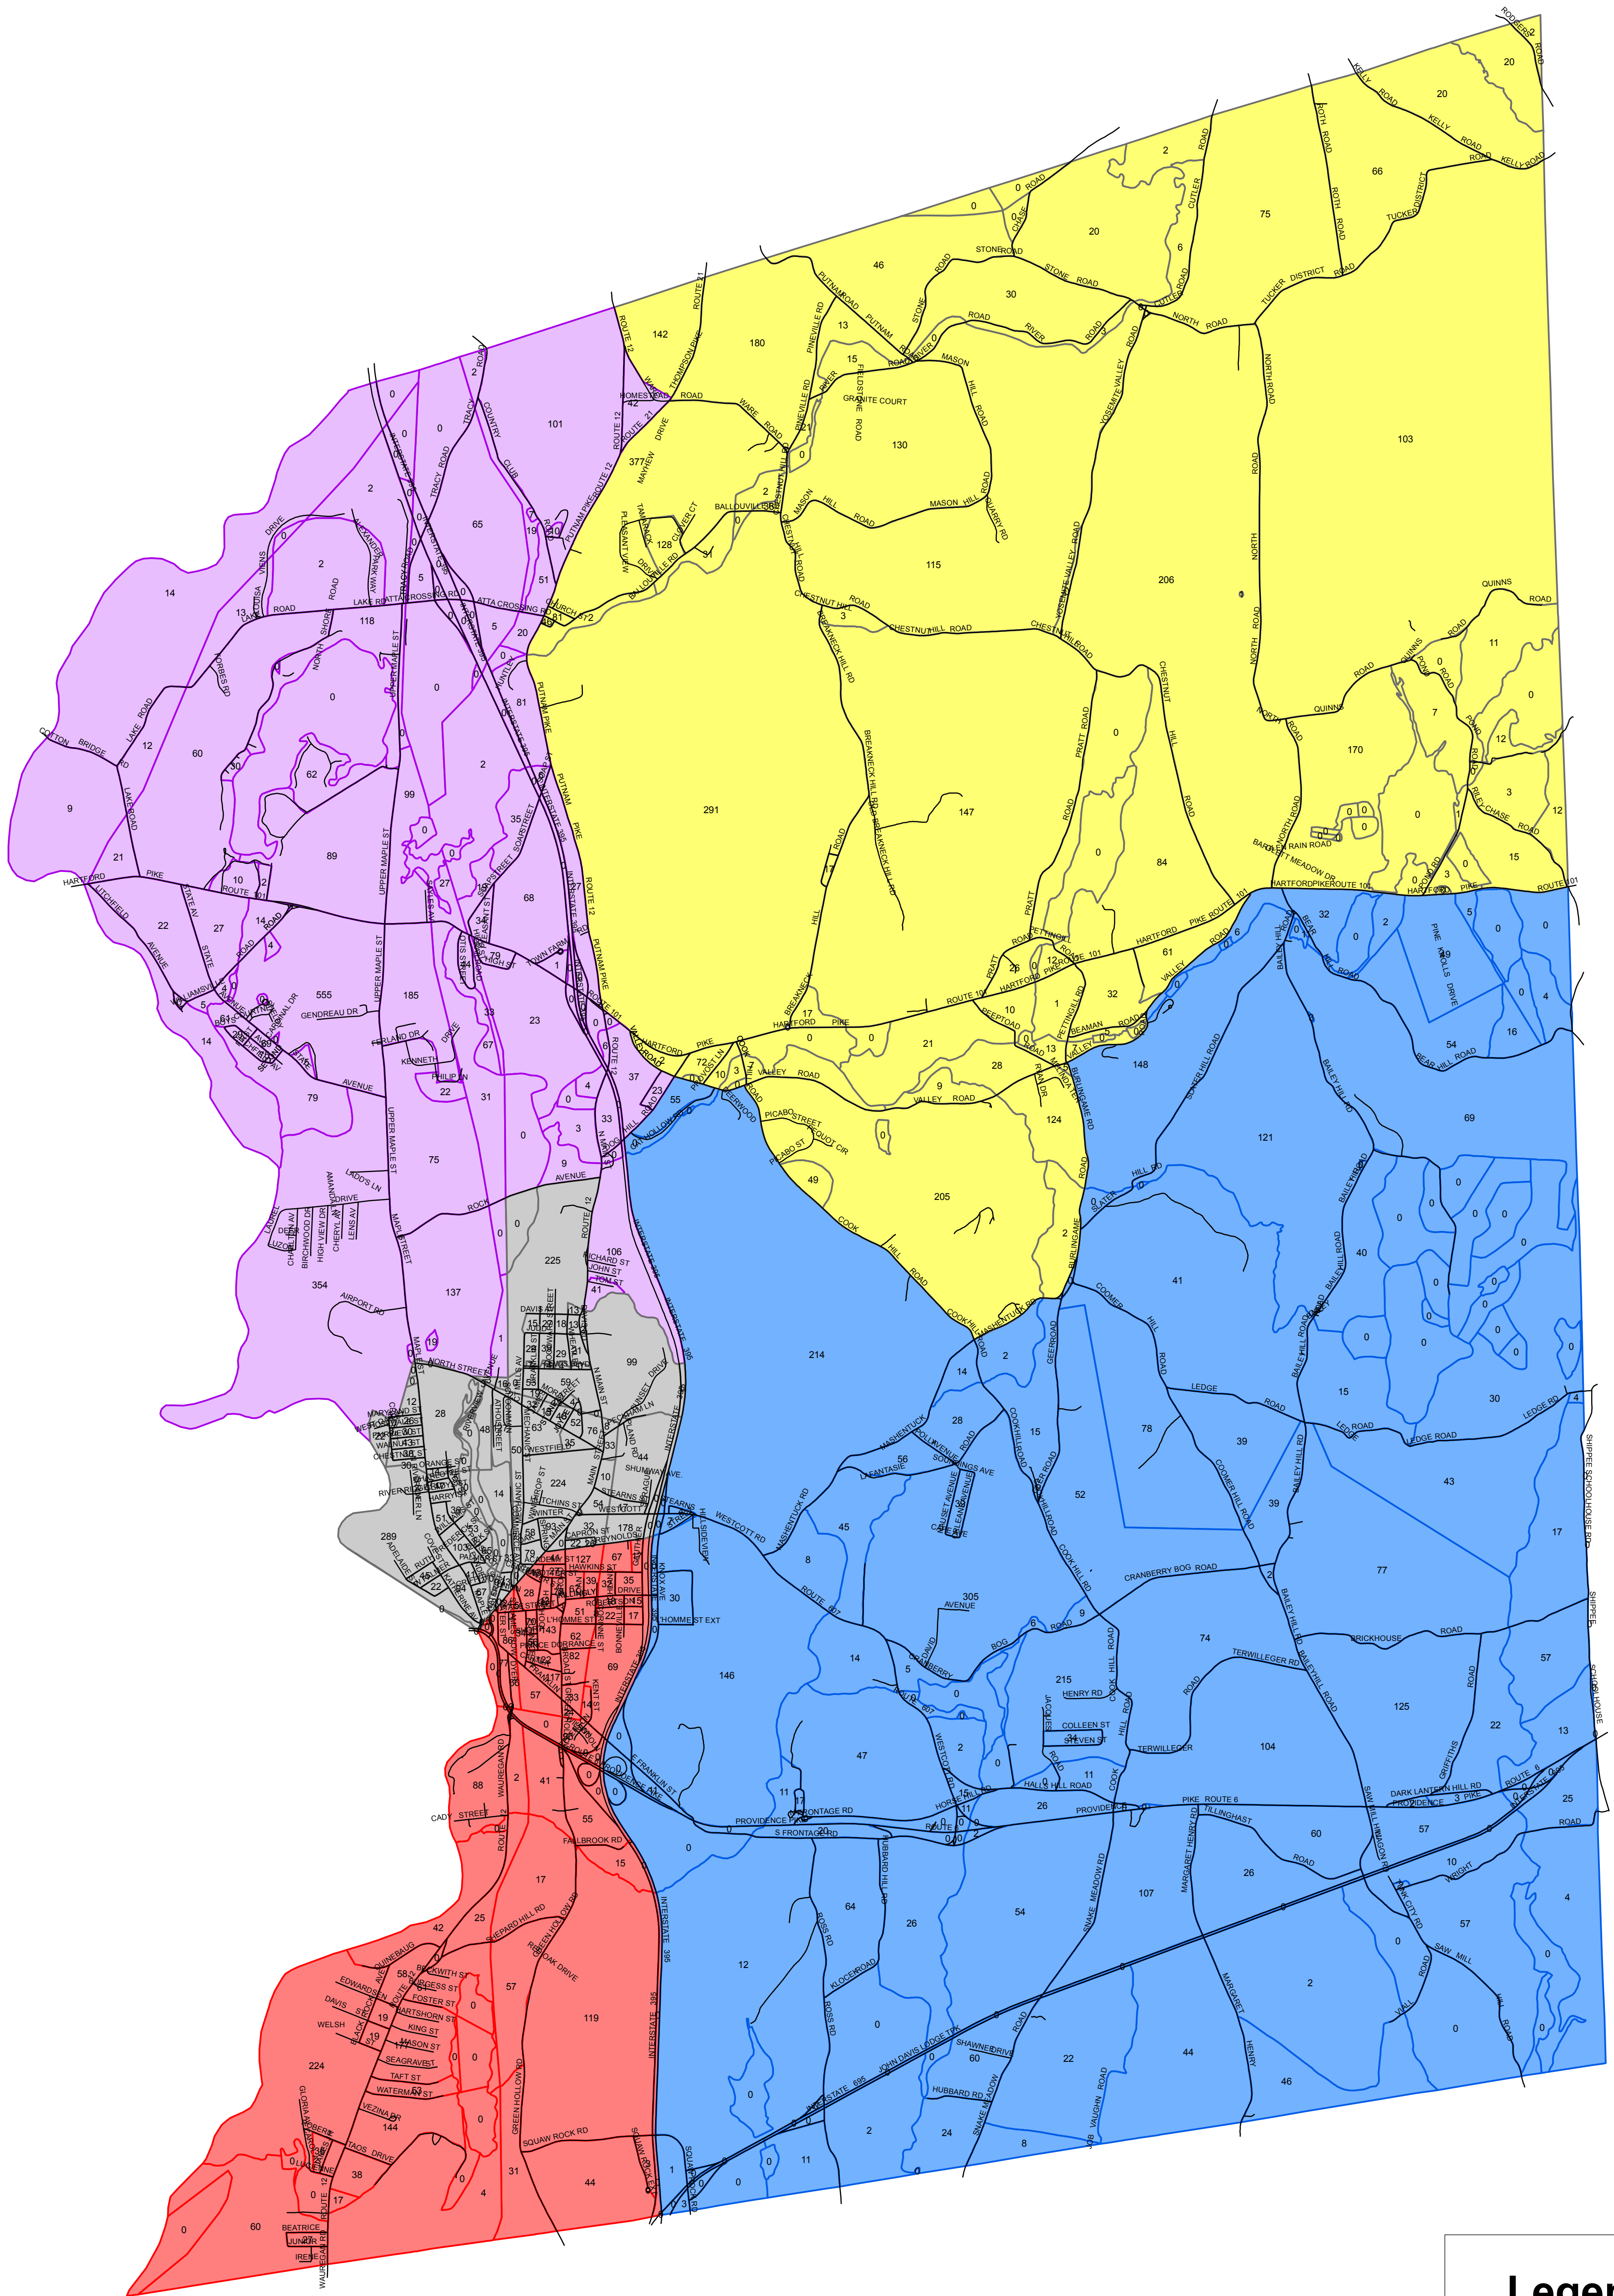

Five Equal Voting Districts 2014

District 1 Population - 3504
 District 2 Population - 3465
 District 3 Population - 3548
 District 4 Population - 3416
 District 5 Population - 3437

Legend

- Streets
- District1
- District2
- District3
- District4
- District5