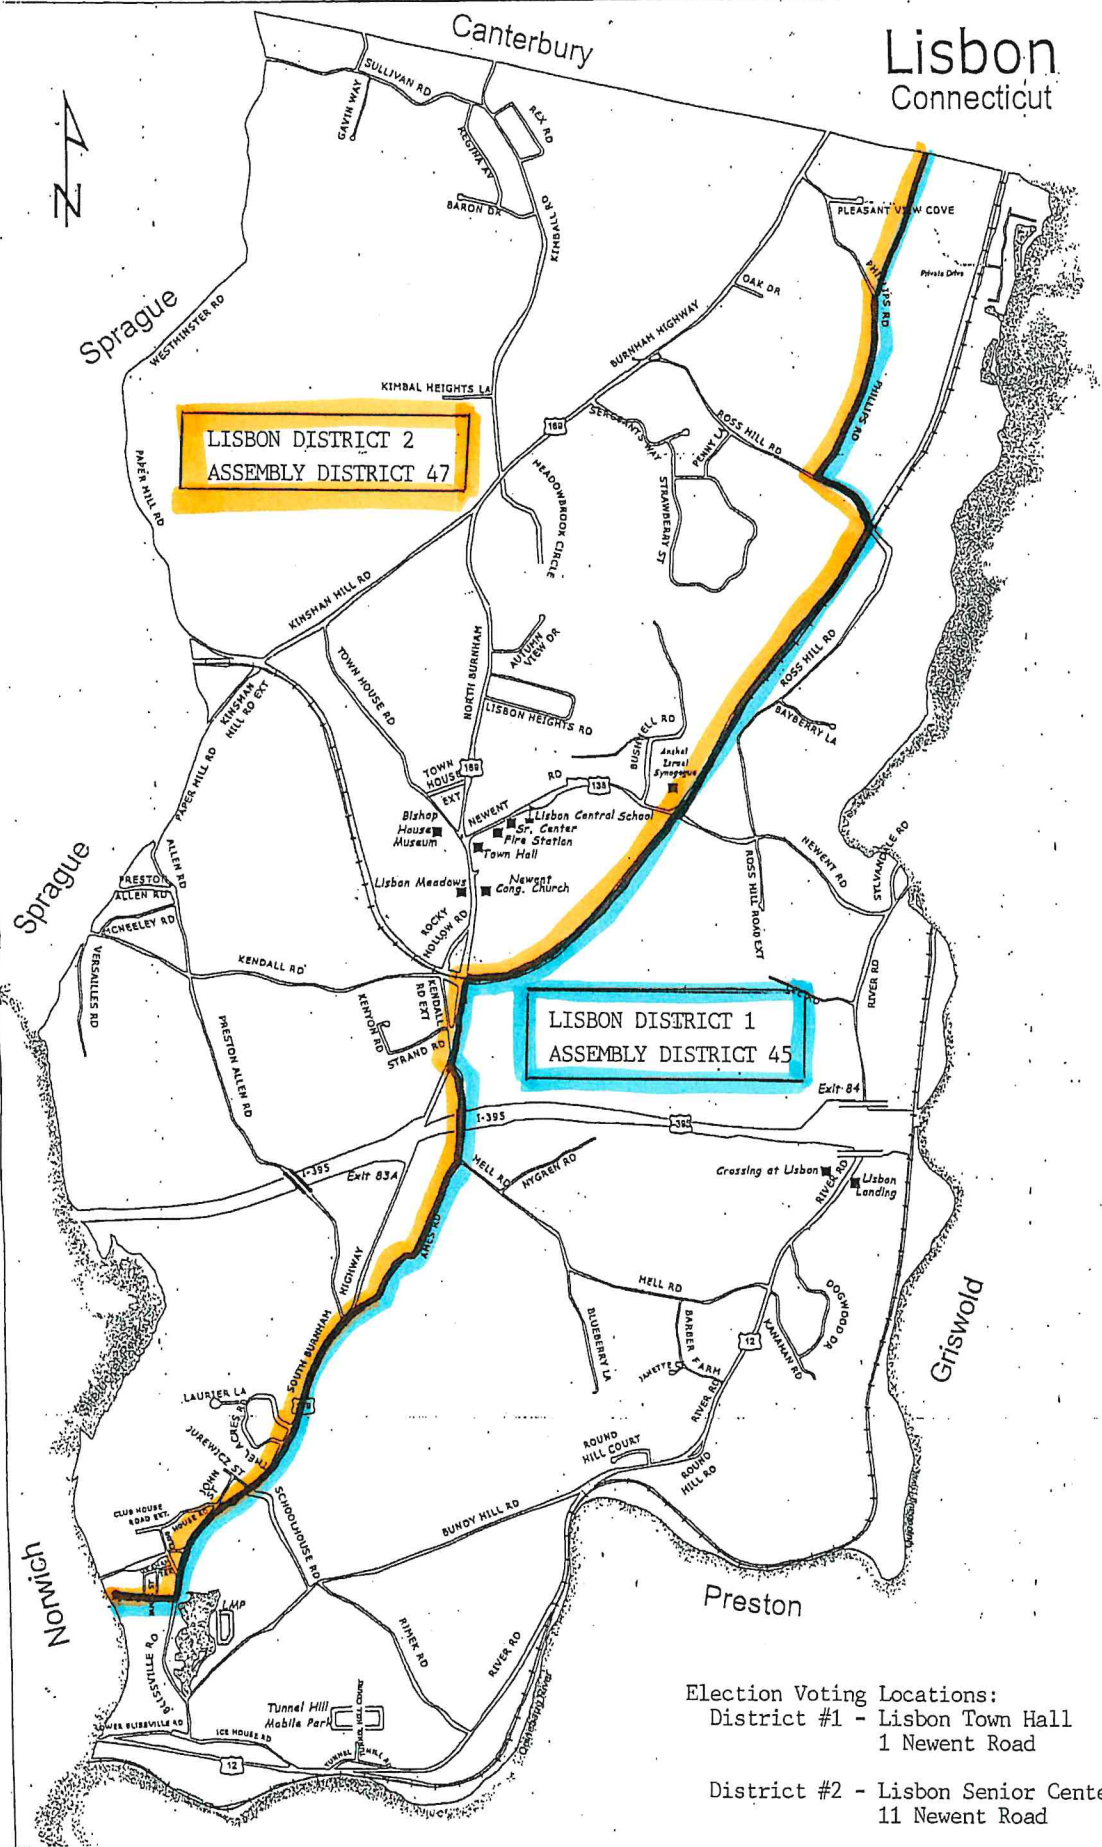

# Lisbon Connecticut

Election Voting Locations:  
 District #1 - Lisbon Town Hall  
 1 Newent Road  
 District #2 - Lisbon Senior Center  
 11 Newent Road

\*\*\* ALL Referendum & Town Votes are held at:  
 Lisbon Town Hall  
 1 Newent Road