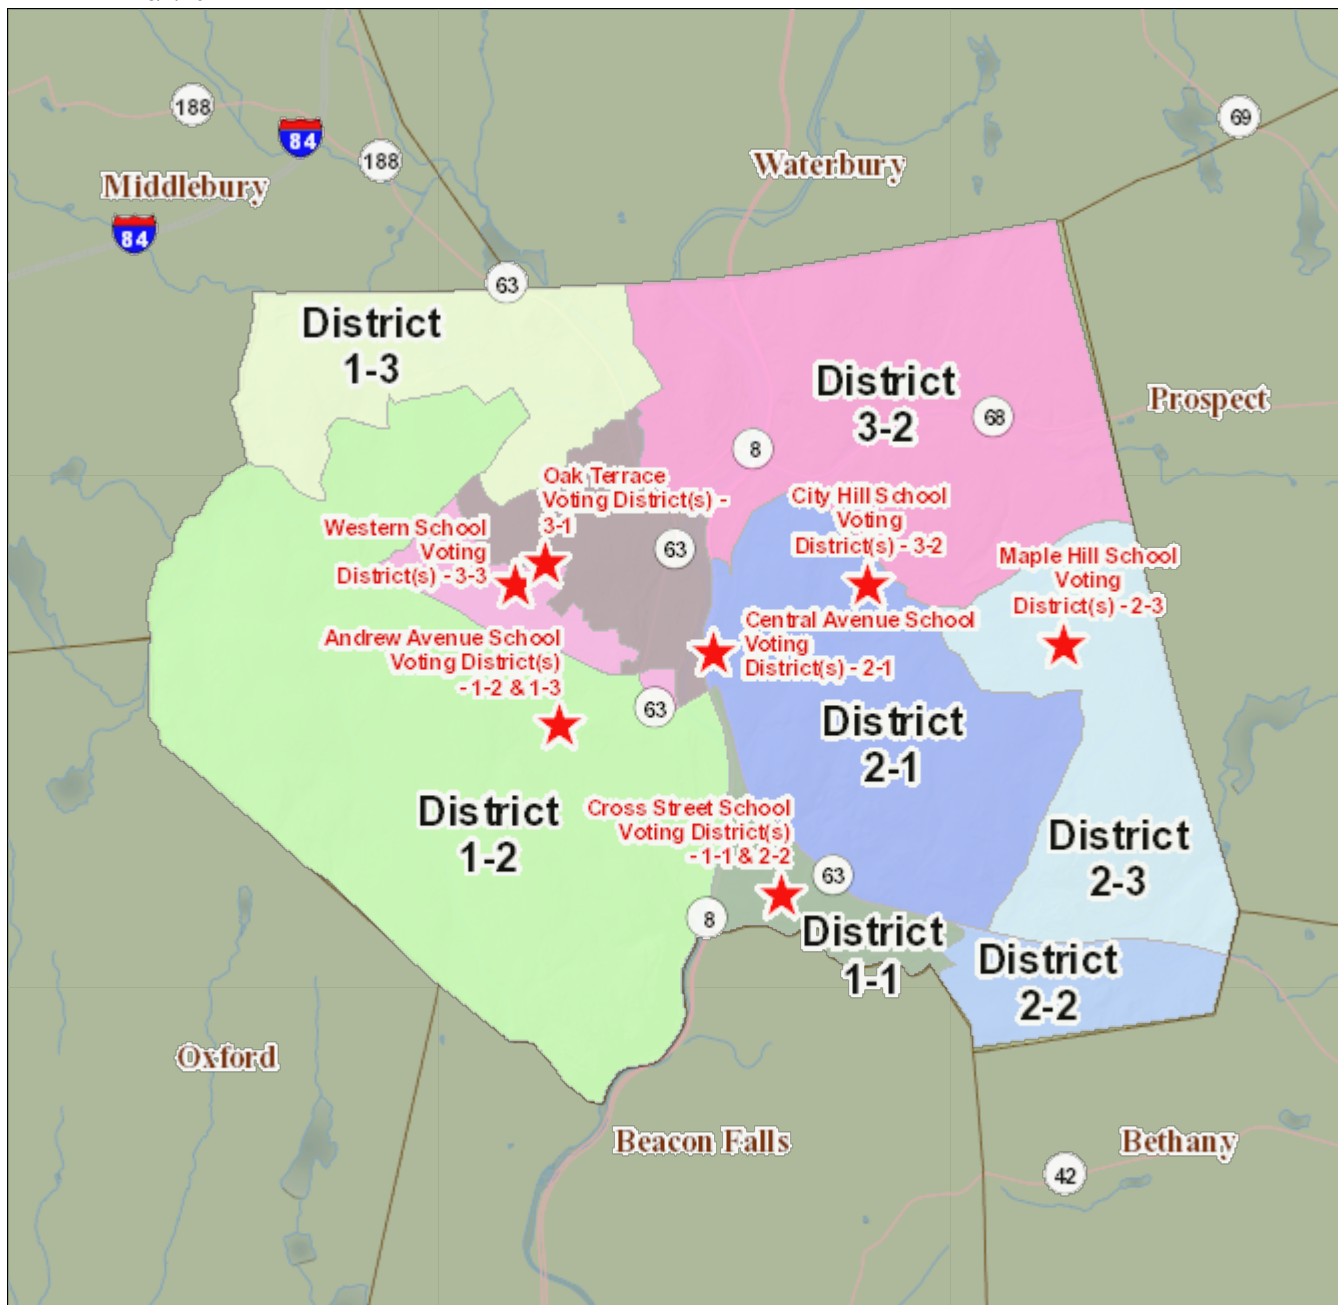

The Borough of Naugatuck

Geographic Information System (GIS)

Date Printed: 8/1/2021

MAP DISCLAIMER - NOTICE OF LIABILITY

This map is for assessment purposes only. It is not for legal description or conveyances. All information is subject to verification by any user. The Borough of Naugatuck and its mapping contractors assume no legal responsibility for the information contained herein.

Approximate Scale: 1 inch = 5000 feet