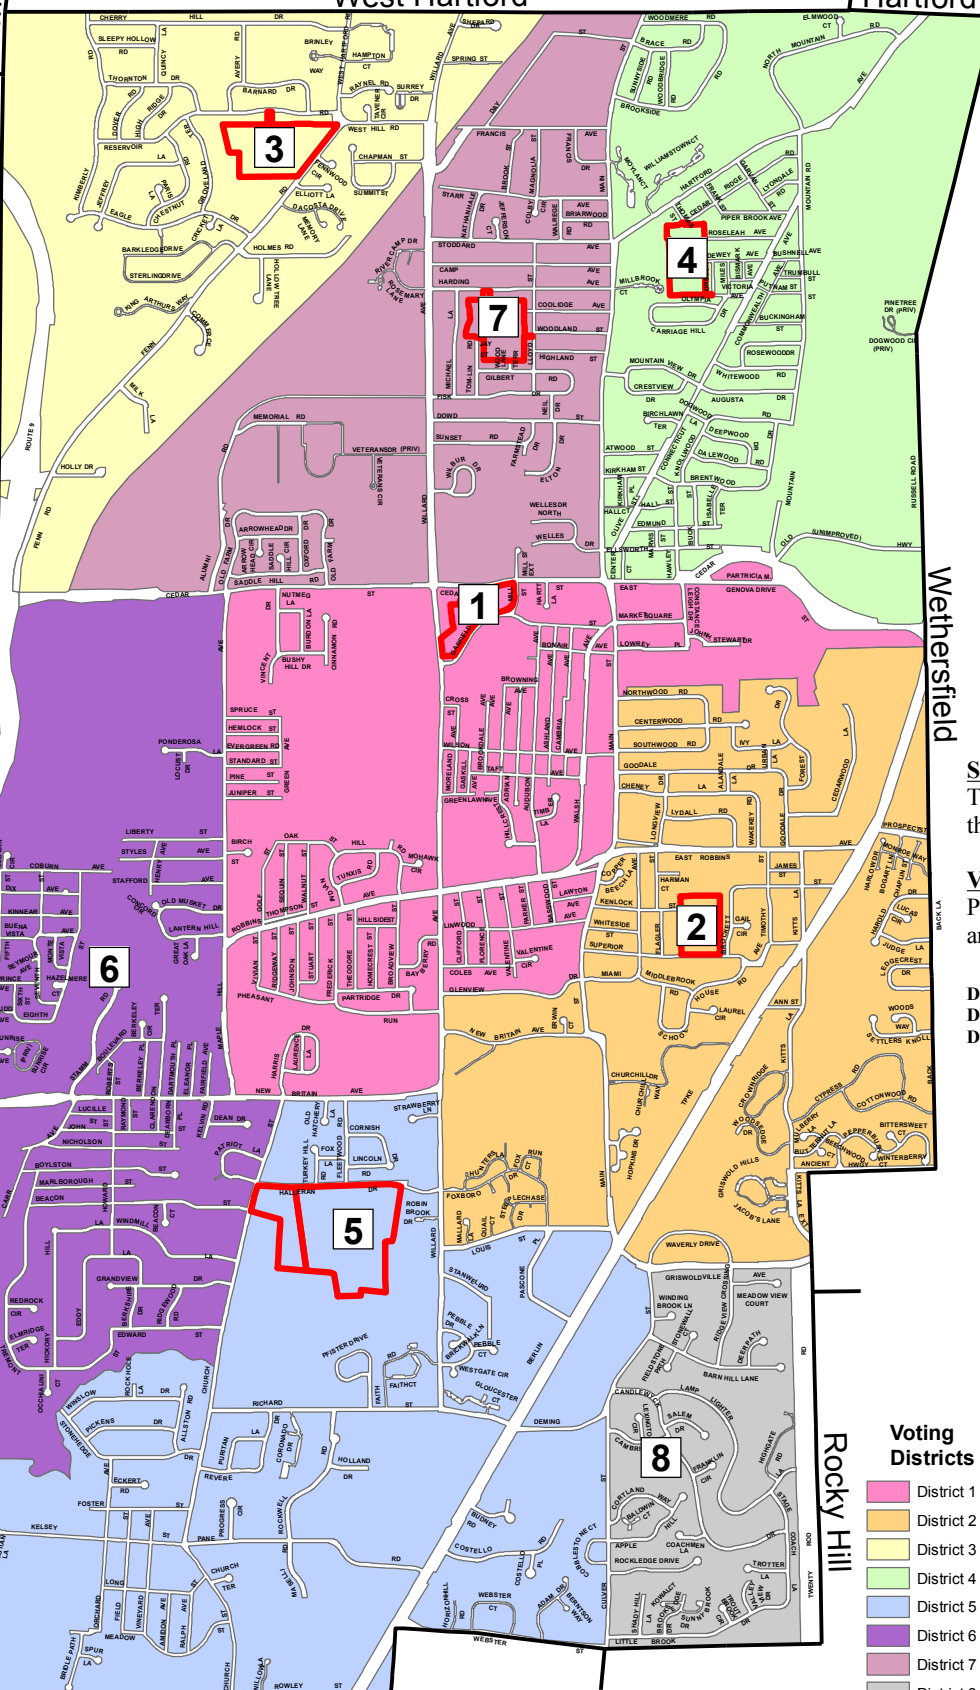

# 2012 TOWN OF NEWINGTON VOTING DISTRICTS

Farmington

West Hartford

Hartford

New Britain

Wethersfield

Rocky Hill

Berlin

**Senatorial District**  
The entire Town of Newington is in the 9th Senatorial District.

**Voting Hours**  
Polling locations open at 6:00 AM and close at 8:00 PM.

Districts 1,2,3,4,6,7 = 27th State House District  
Districts 5 = 24th State House District  
Districts 8 = 29th State House District

- | Voting Districts  | Voting Location |
|---|-----------------|
| <span style="display:inline-block; width:15px; height:15px; background-color: #FFC0CB; border: 1px solid black;"></span> District 1 - TOWN HALL       |                 |
| <span style="display:inline-block; width:15px; height:15px; background-color: #FFDAB9; border: 1px solid black;"></span> District 2 - RUTH CHAFFEE    |                 |
| <span style="display:inline-block; width:15px; height:15px; background-color: #FFFFE0; border: 1px solid black;"></span> District 3 - ANNA REYNOLDS   |                 |
| <span style="display:inline-block; width:15px; height:15px; background-color: #E0FFE0; border: 1px solid black;"></span> District 4 - ELIZABETH GREEN |                 |
| <span style="display:inline-block; width:15px; height:15px; background-color: #ADD8E6; border: 1px solid black;"></span> District 5 - JOHN WALLACE    |                 |
| <span style="display:inline-block; width:15px; height:15px; background-color: #DDA0DD; border: 1px solid black;"></span> District 6 - JOHN PATERSON   |                 |
| <span style="display:inline-block; width:15px; height:15px; background-color: #DDA0DD; border: 1px solid black;"></span> District 7 - MARTIN KELLOGG  |                 |
| <span style="display:inline-block; width:15px; height:15px; background-color: #D3D3D3; border: 1px solid black;"></span> District 8 - JOHN WALLACE    |                 |