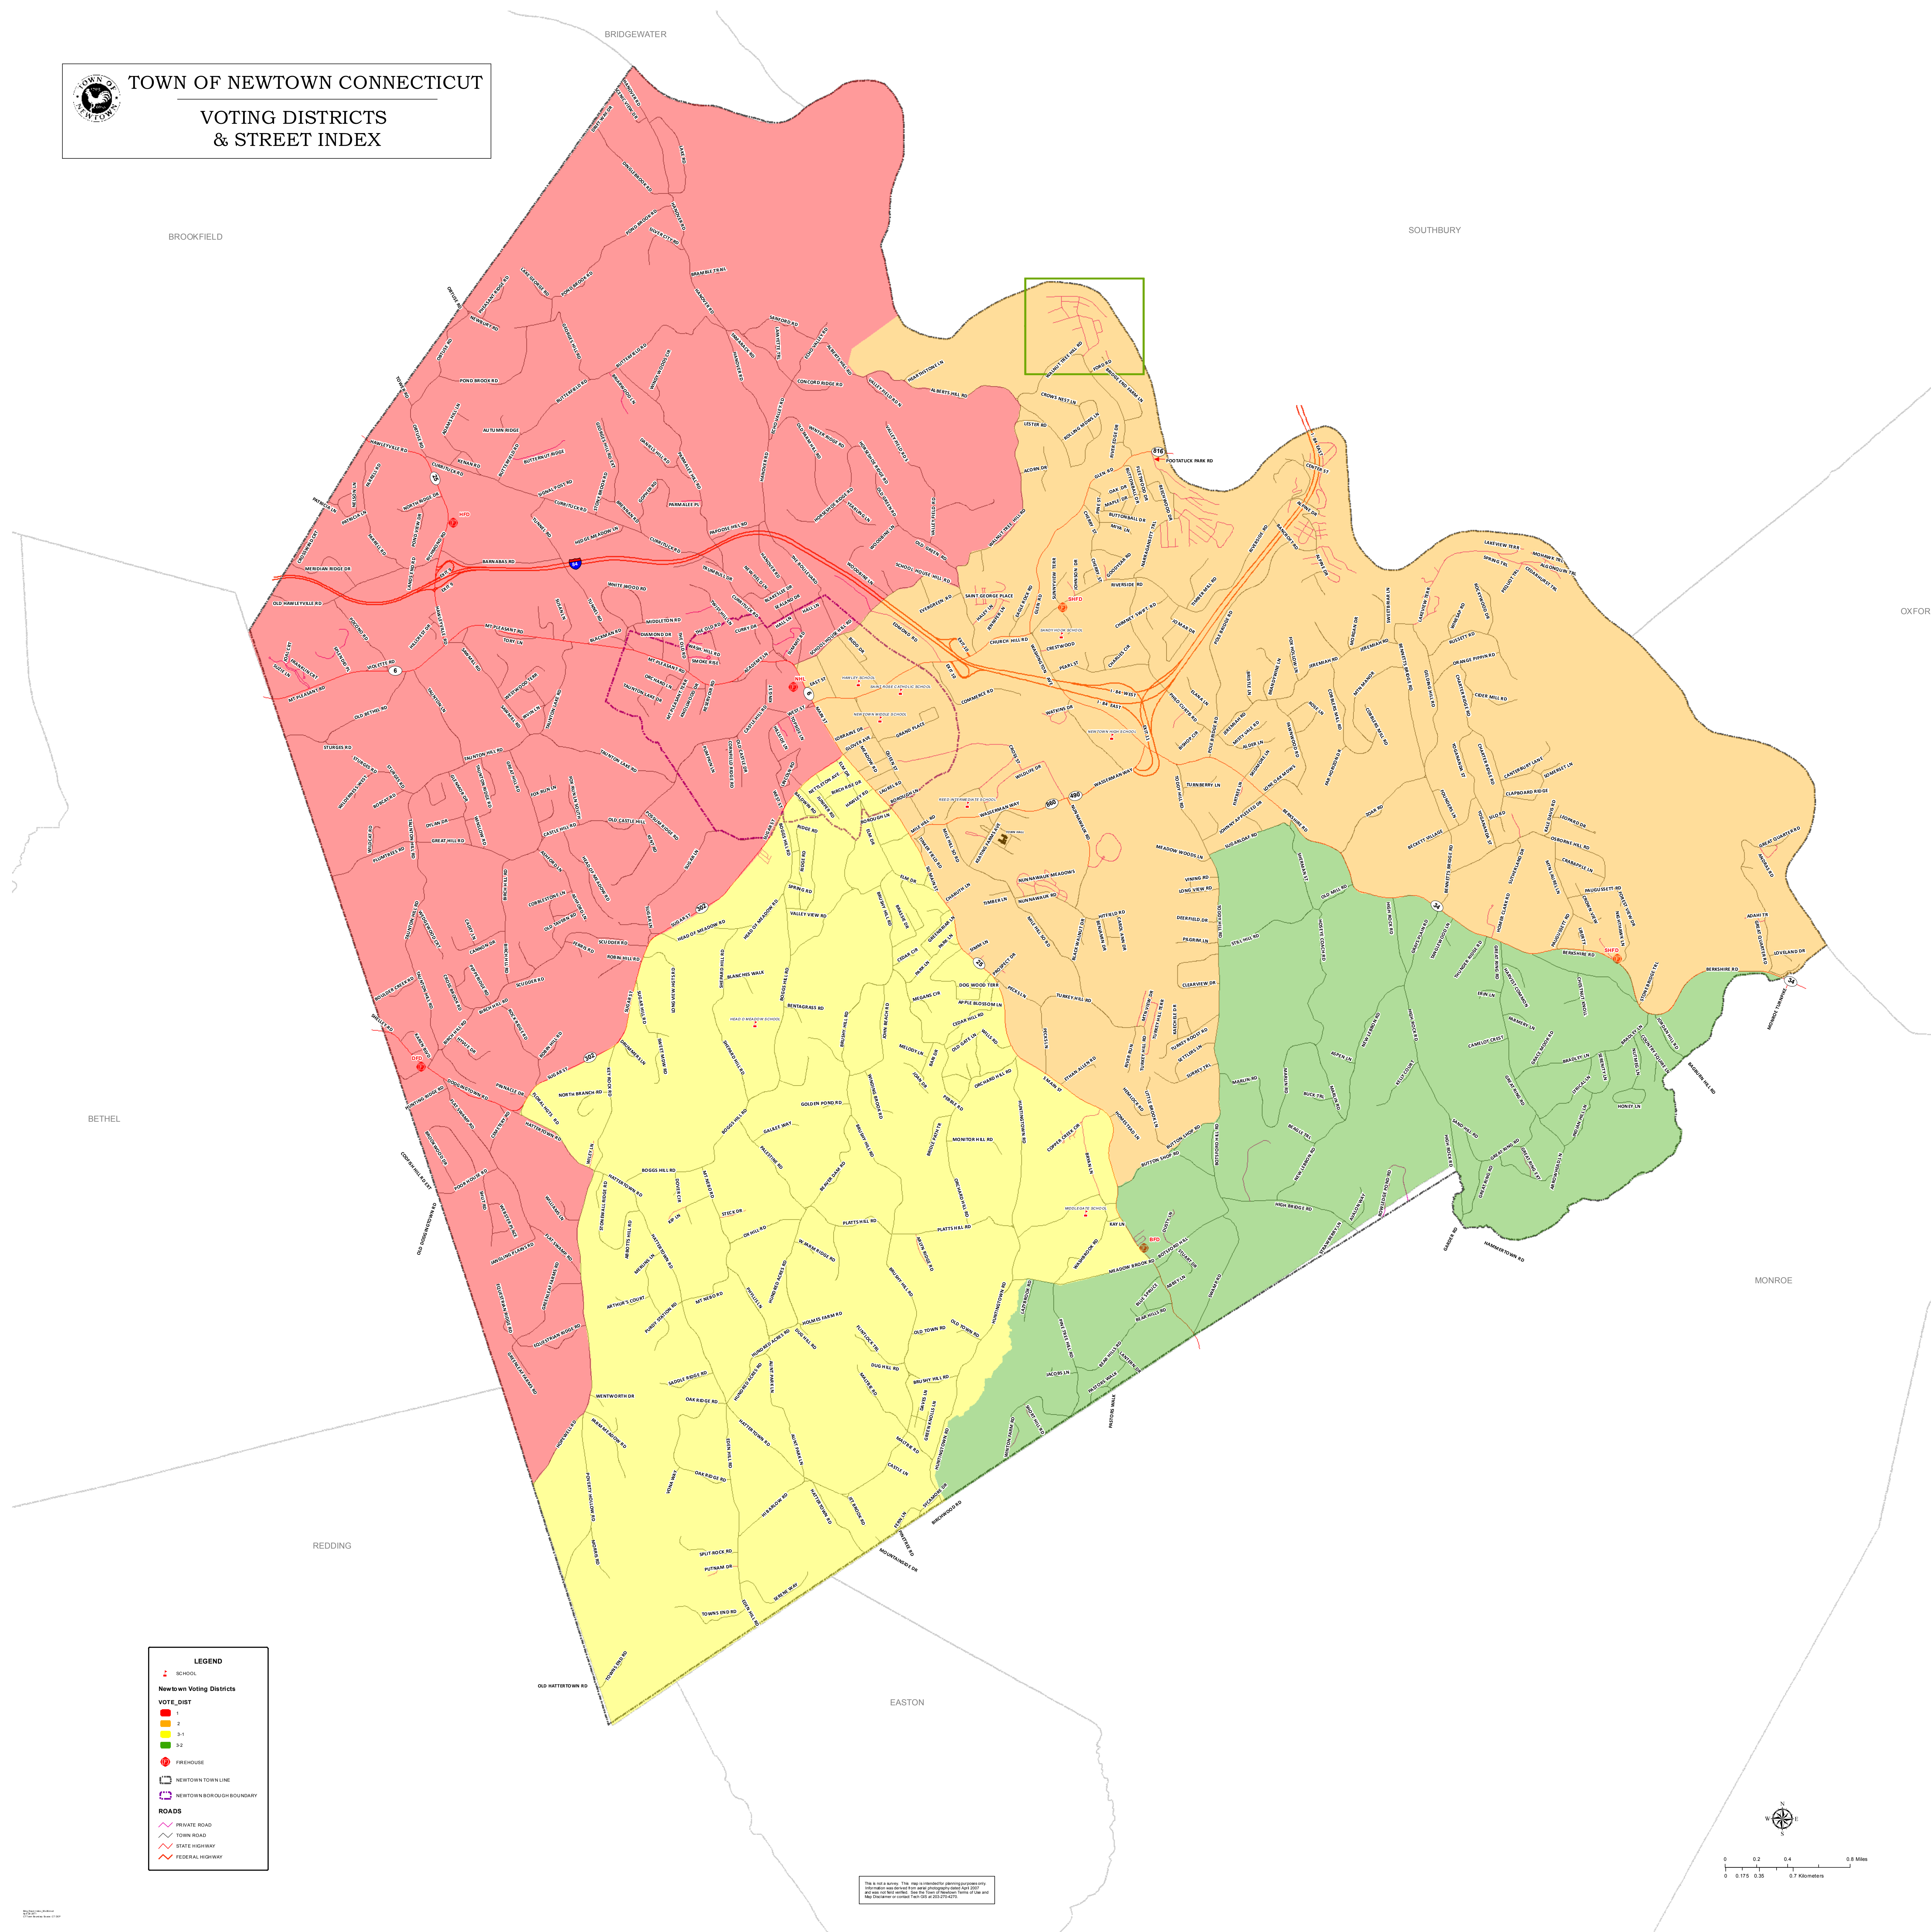

TOWN OF NEWTOWN CONNECTICUT
VOTING DISTRICTS
& STREET INDEX

LEGEND

- SCHOOL
- **Newtown Voting Districts**
- **VOTE_DIST**
- 1
- 2
- 3
- 4
- FIREHOUSE
- NEWTOWN TOWN LINE
- NEWTOWN BOROUGH BOUNDARY
- **ROADS**
- PRIVATE ROAD
- TOWN ROAD
- STATE HIGHWAY
- FEDERAL HIGHWAY