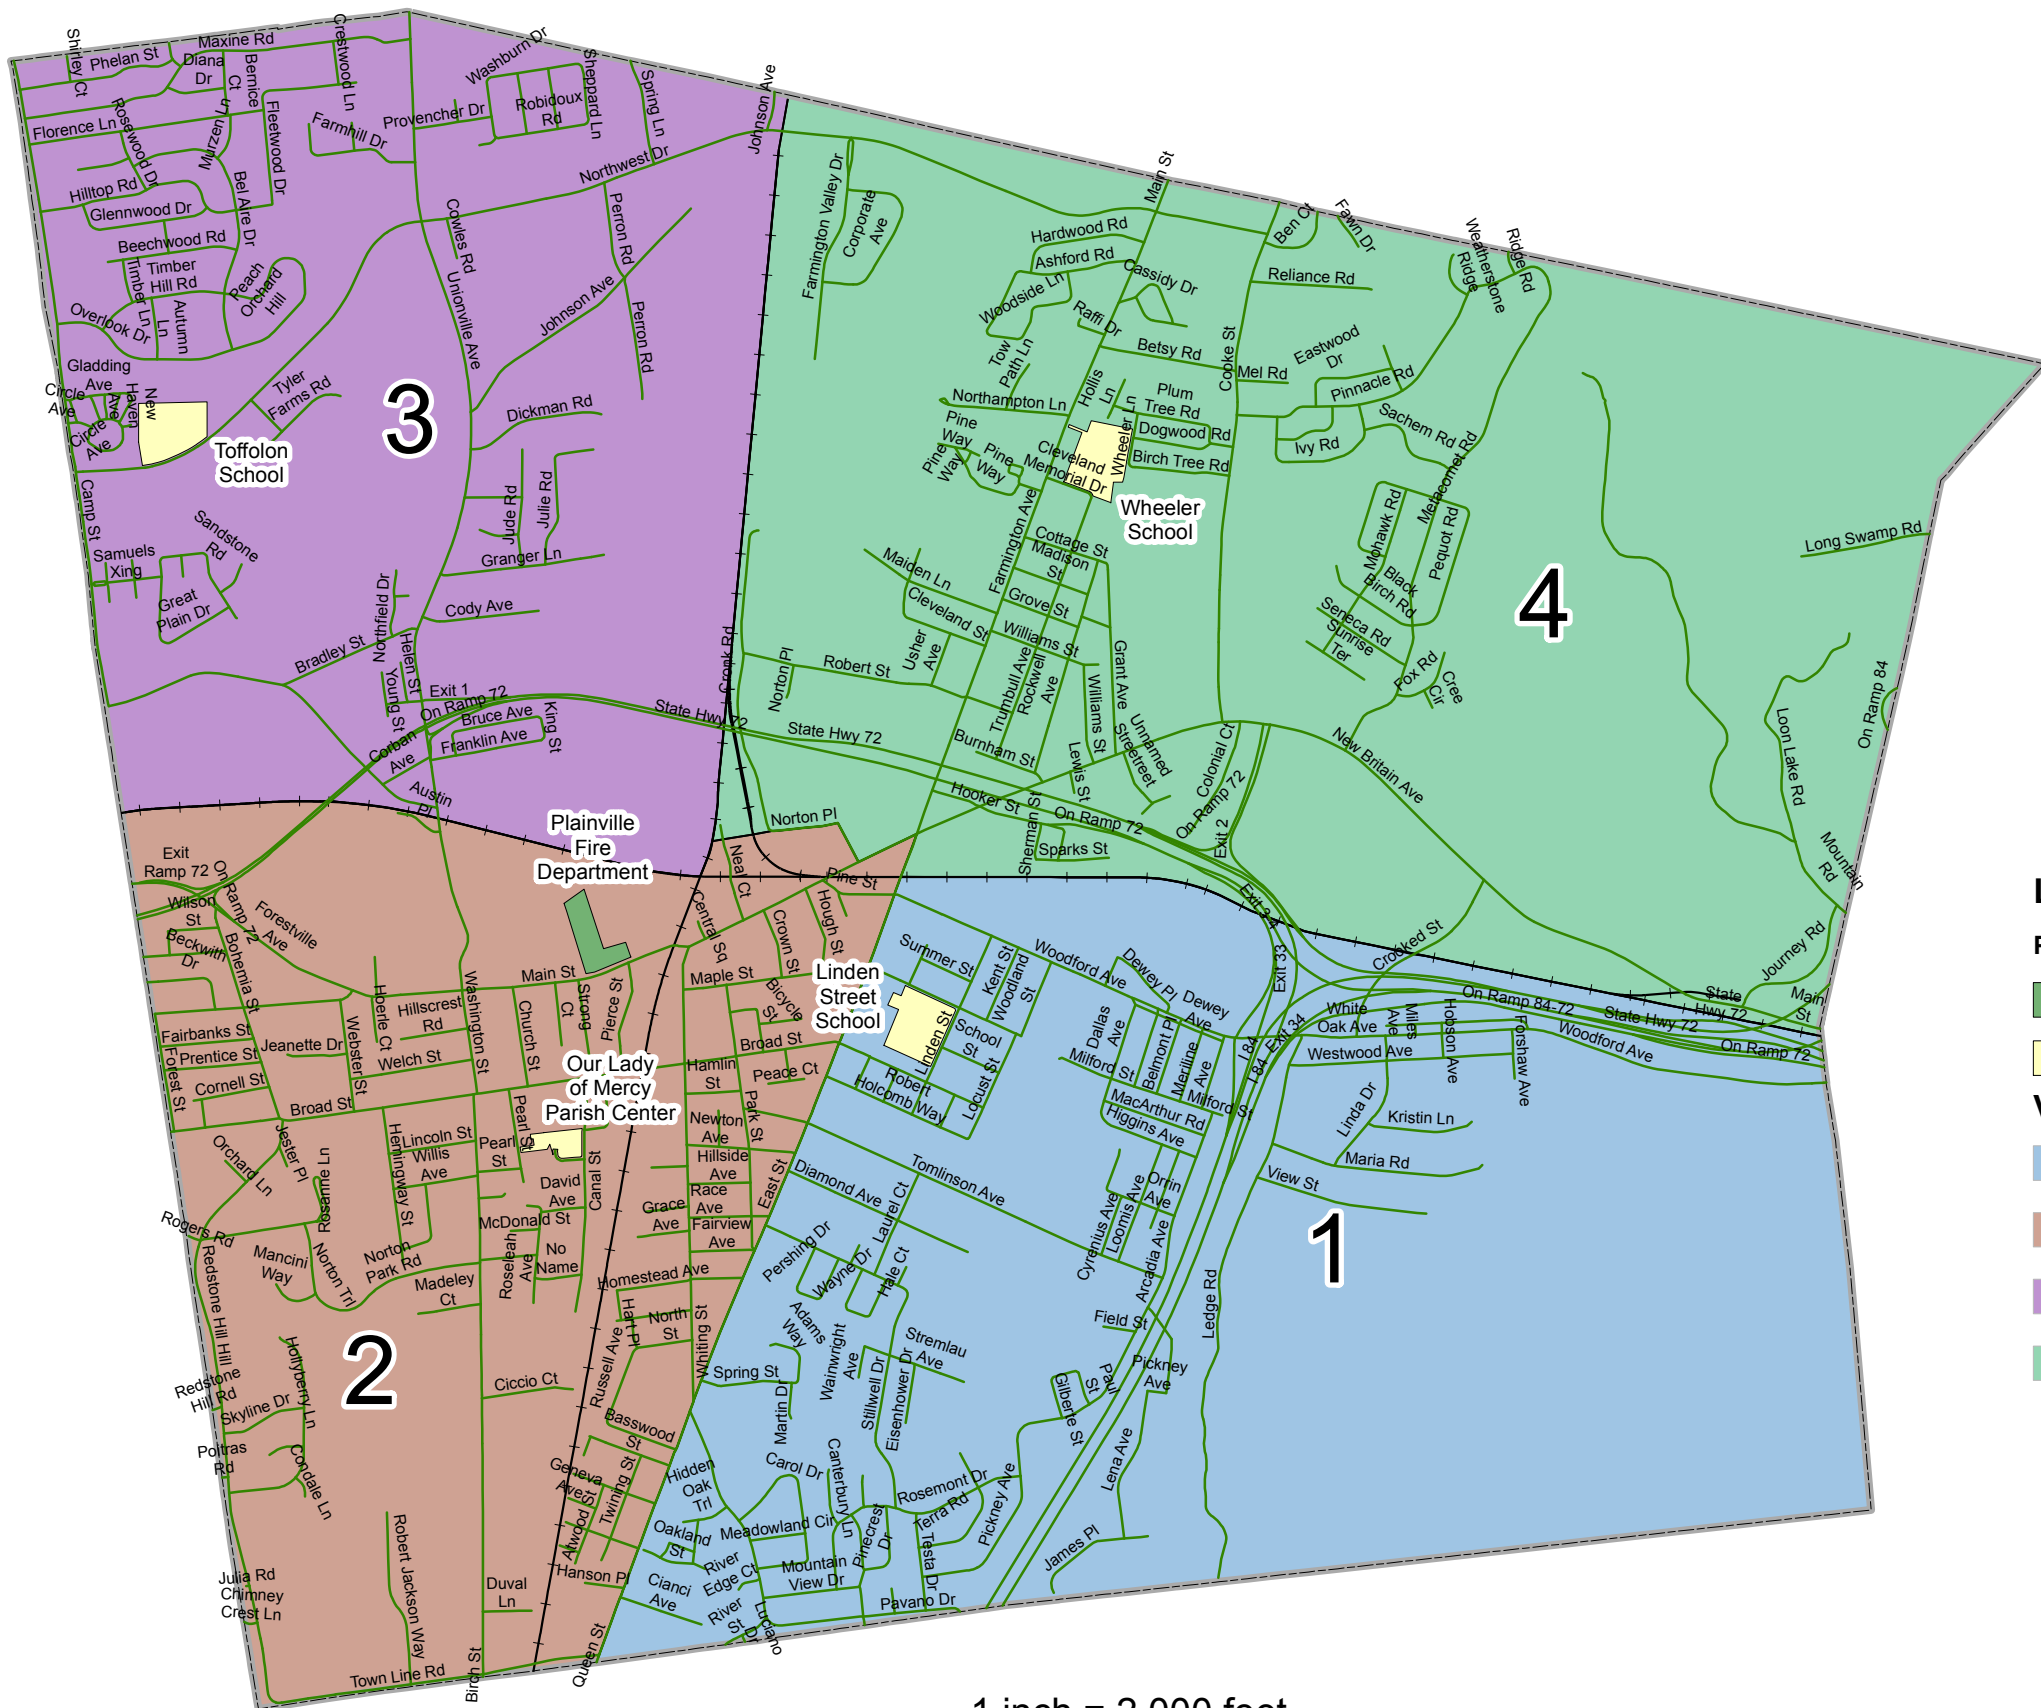

Plainville Connecticut Voting Districts

- Legend**
- Polling Locations**
- Town Budget Votes *Plainville Fire Department
77 W Main St*
 - General Elections
- Voting Districts**
- District 1 Linden St. Elementary School
69 Linden Street
 - District 2 Our Lady of Mercy Parish Hall
19 S Canal St
 - District 3 Toffolon Elementary School
145 Northwest Drive
 - District 4 Wheeler Elementary School
15 Cleaveland Memorial Dr

1 inch = 2,000 feet