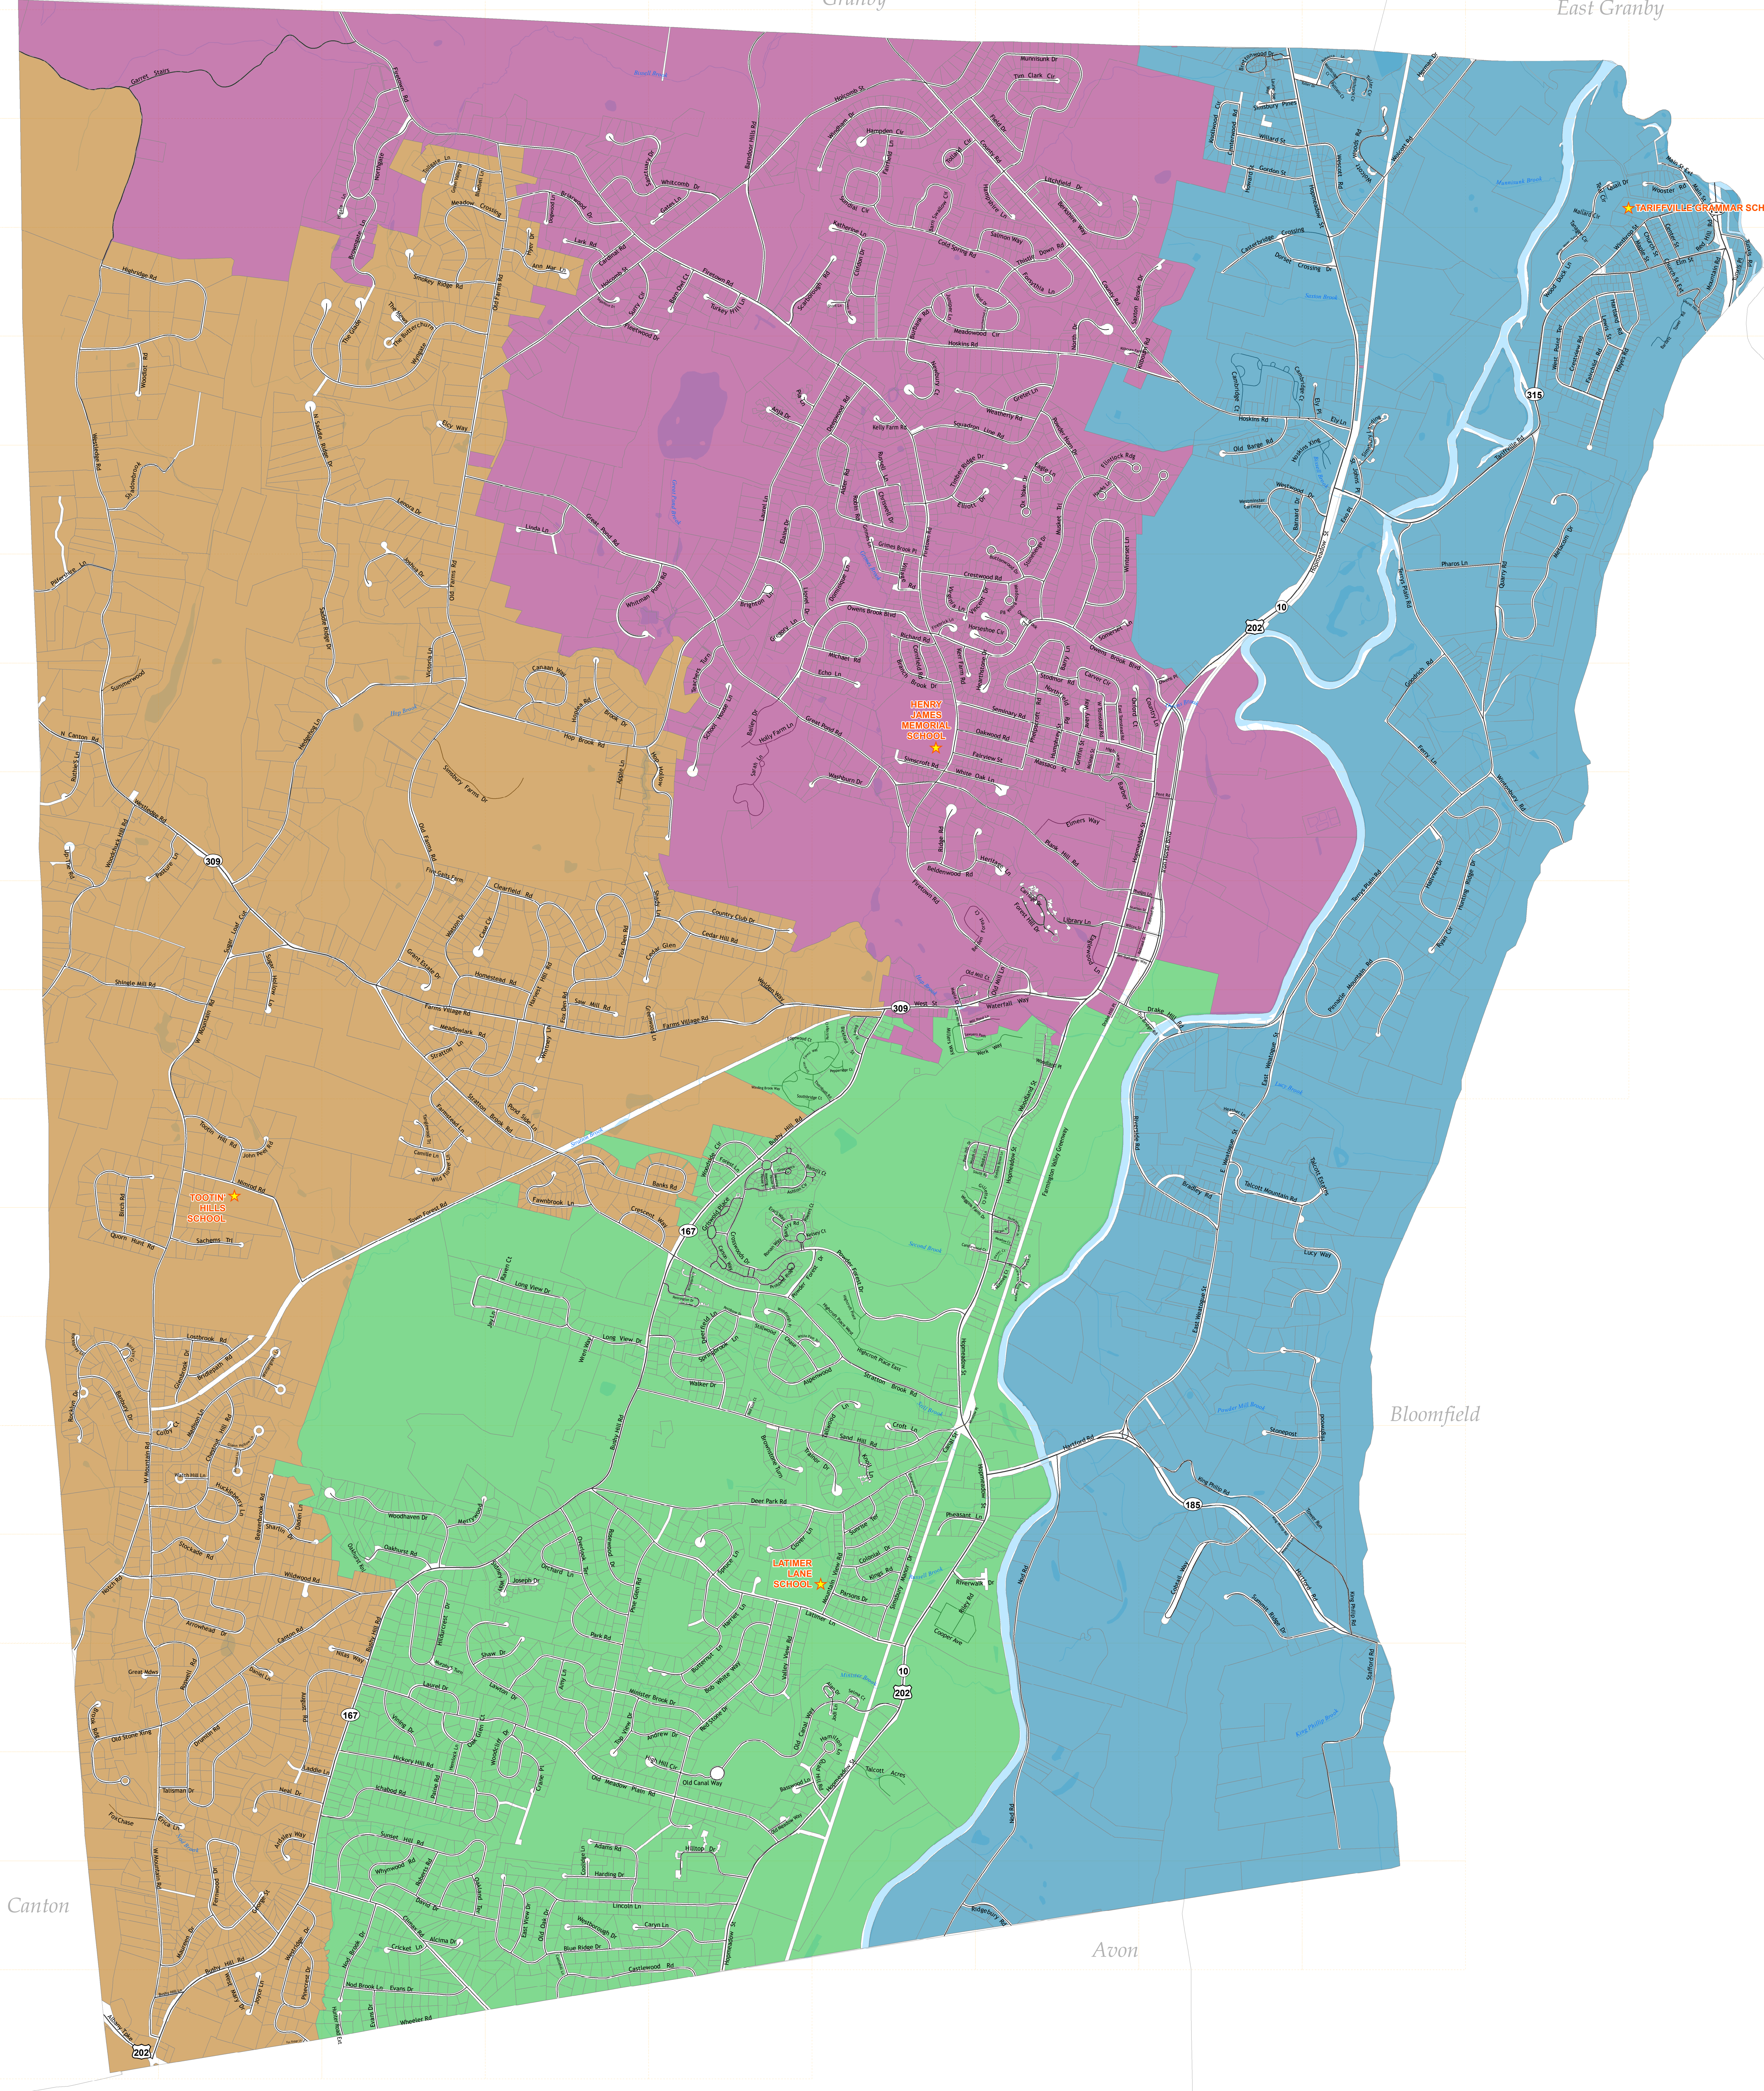

A B C D E F G H I J K

1
2
3
4
5
6
7
8
9
10
11
12
13
14
15
16
17
18
19
20

Granby

East Granby

Town of Simsbury Voting District Map

★ Polling Locations

Voter Districts

- 1
- 2
- 3
- 4

Prepared by the
Town of Simsbury Registrar of Voters
in conjunction with: