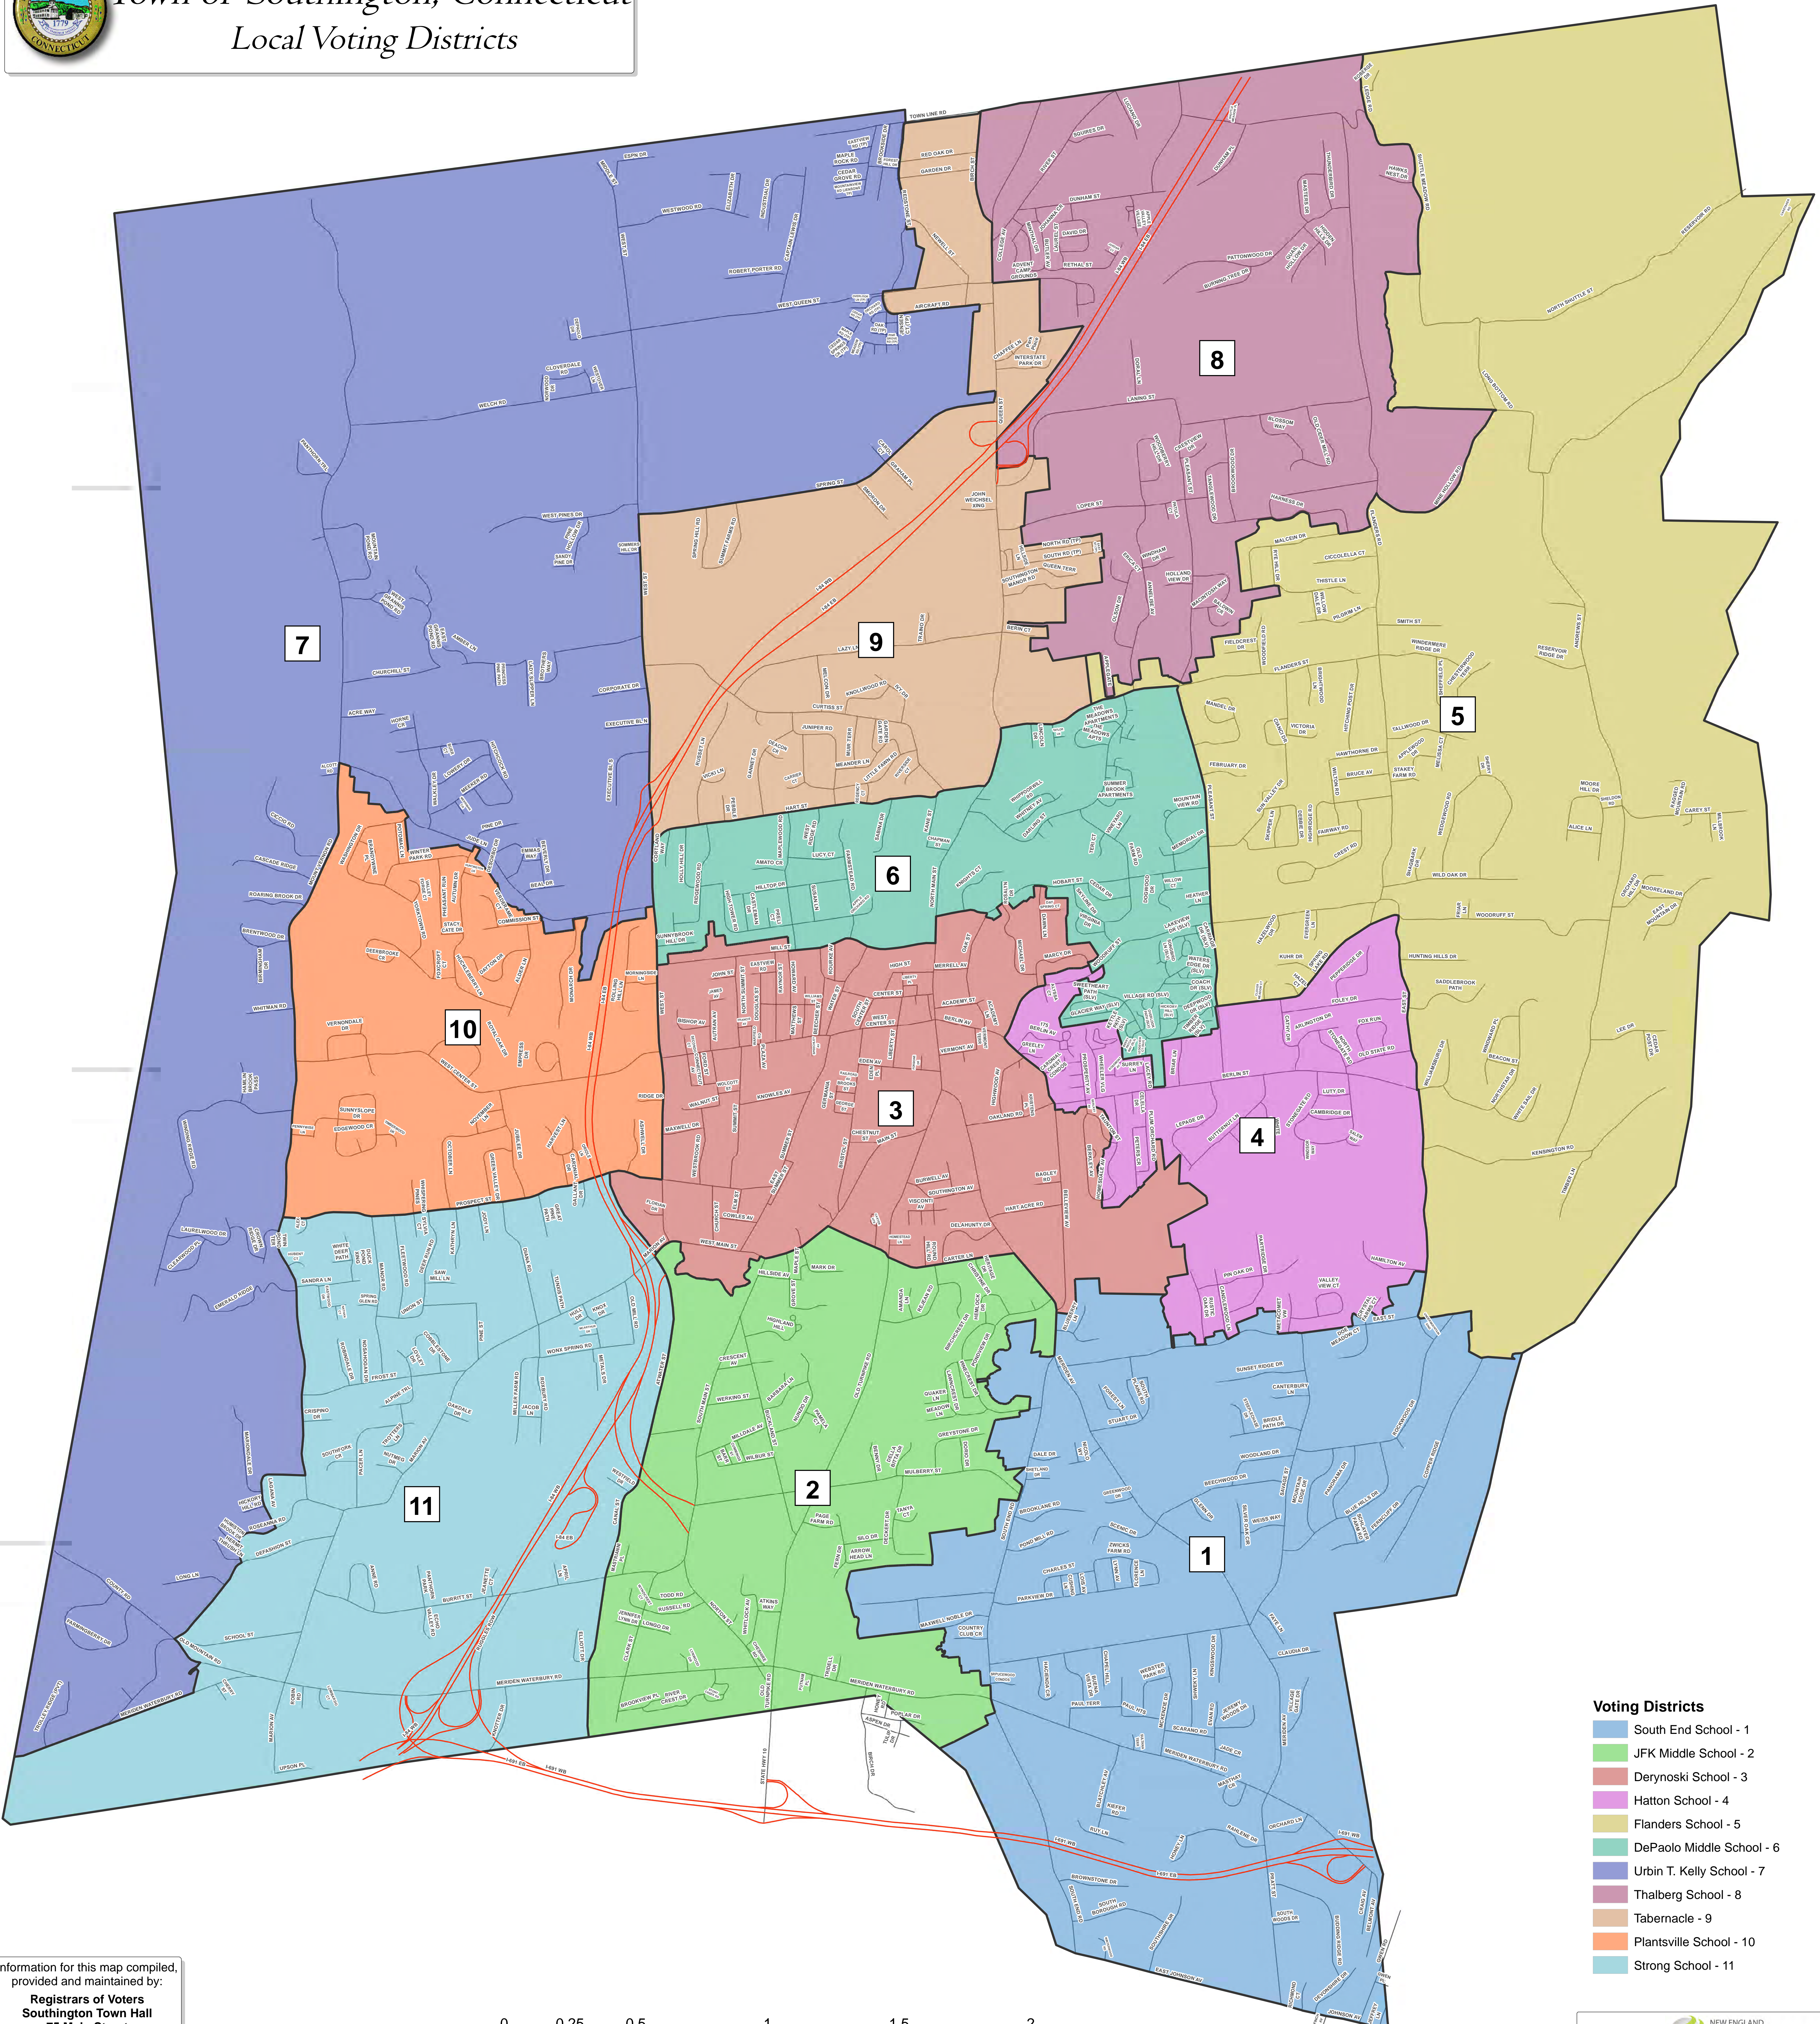

# Town of Southington, Connecticut

## Local Voting Districts

- Voting Districts**
- South End School - 1
  - JFK Middle School - 2
  - Derynoski School - 3
  - Hatton School - 4
  - Flanders School - 5
  - DePaolo Middle School - 6
  - Urbain T. Kelly School - 7
  - Thalberg School - 8
  - Tabernacle - 9
  - Plantsville School - 10
  - Strong School - 11

Information for this map compiled, provided and maintained by:  
**Registrars of Voters**  
**Southington Town Hall**  
**75 Main Street**  
**Southington, CT 06489**  
 Voting Districts Updated Feb 2012