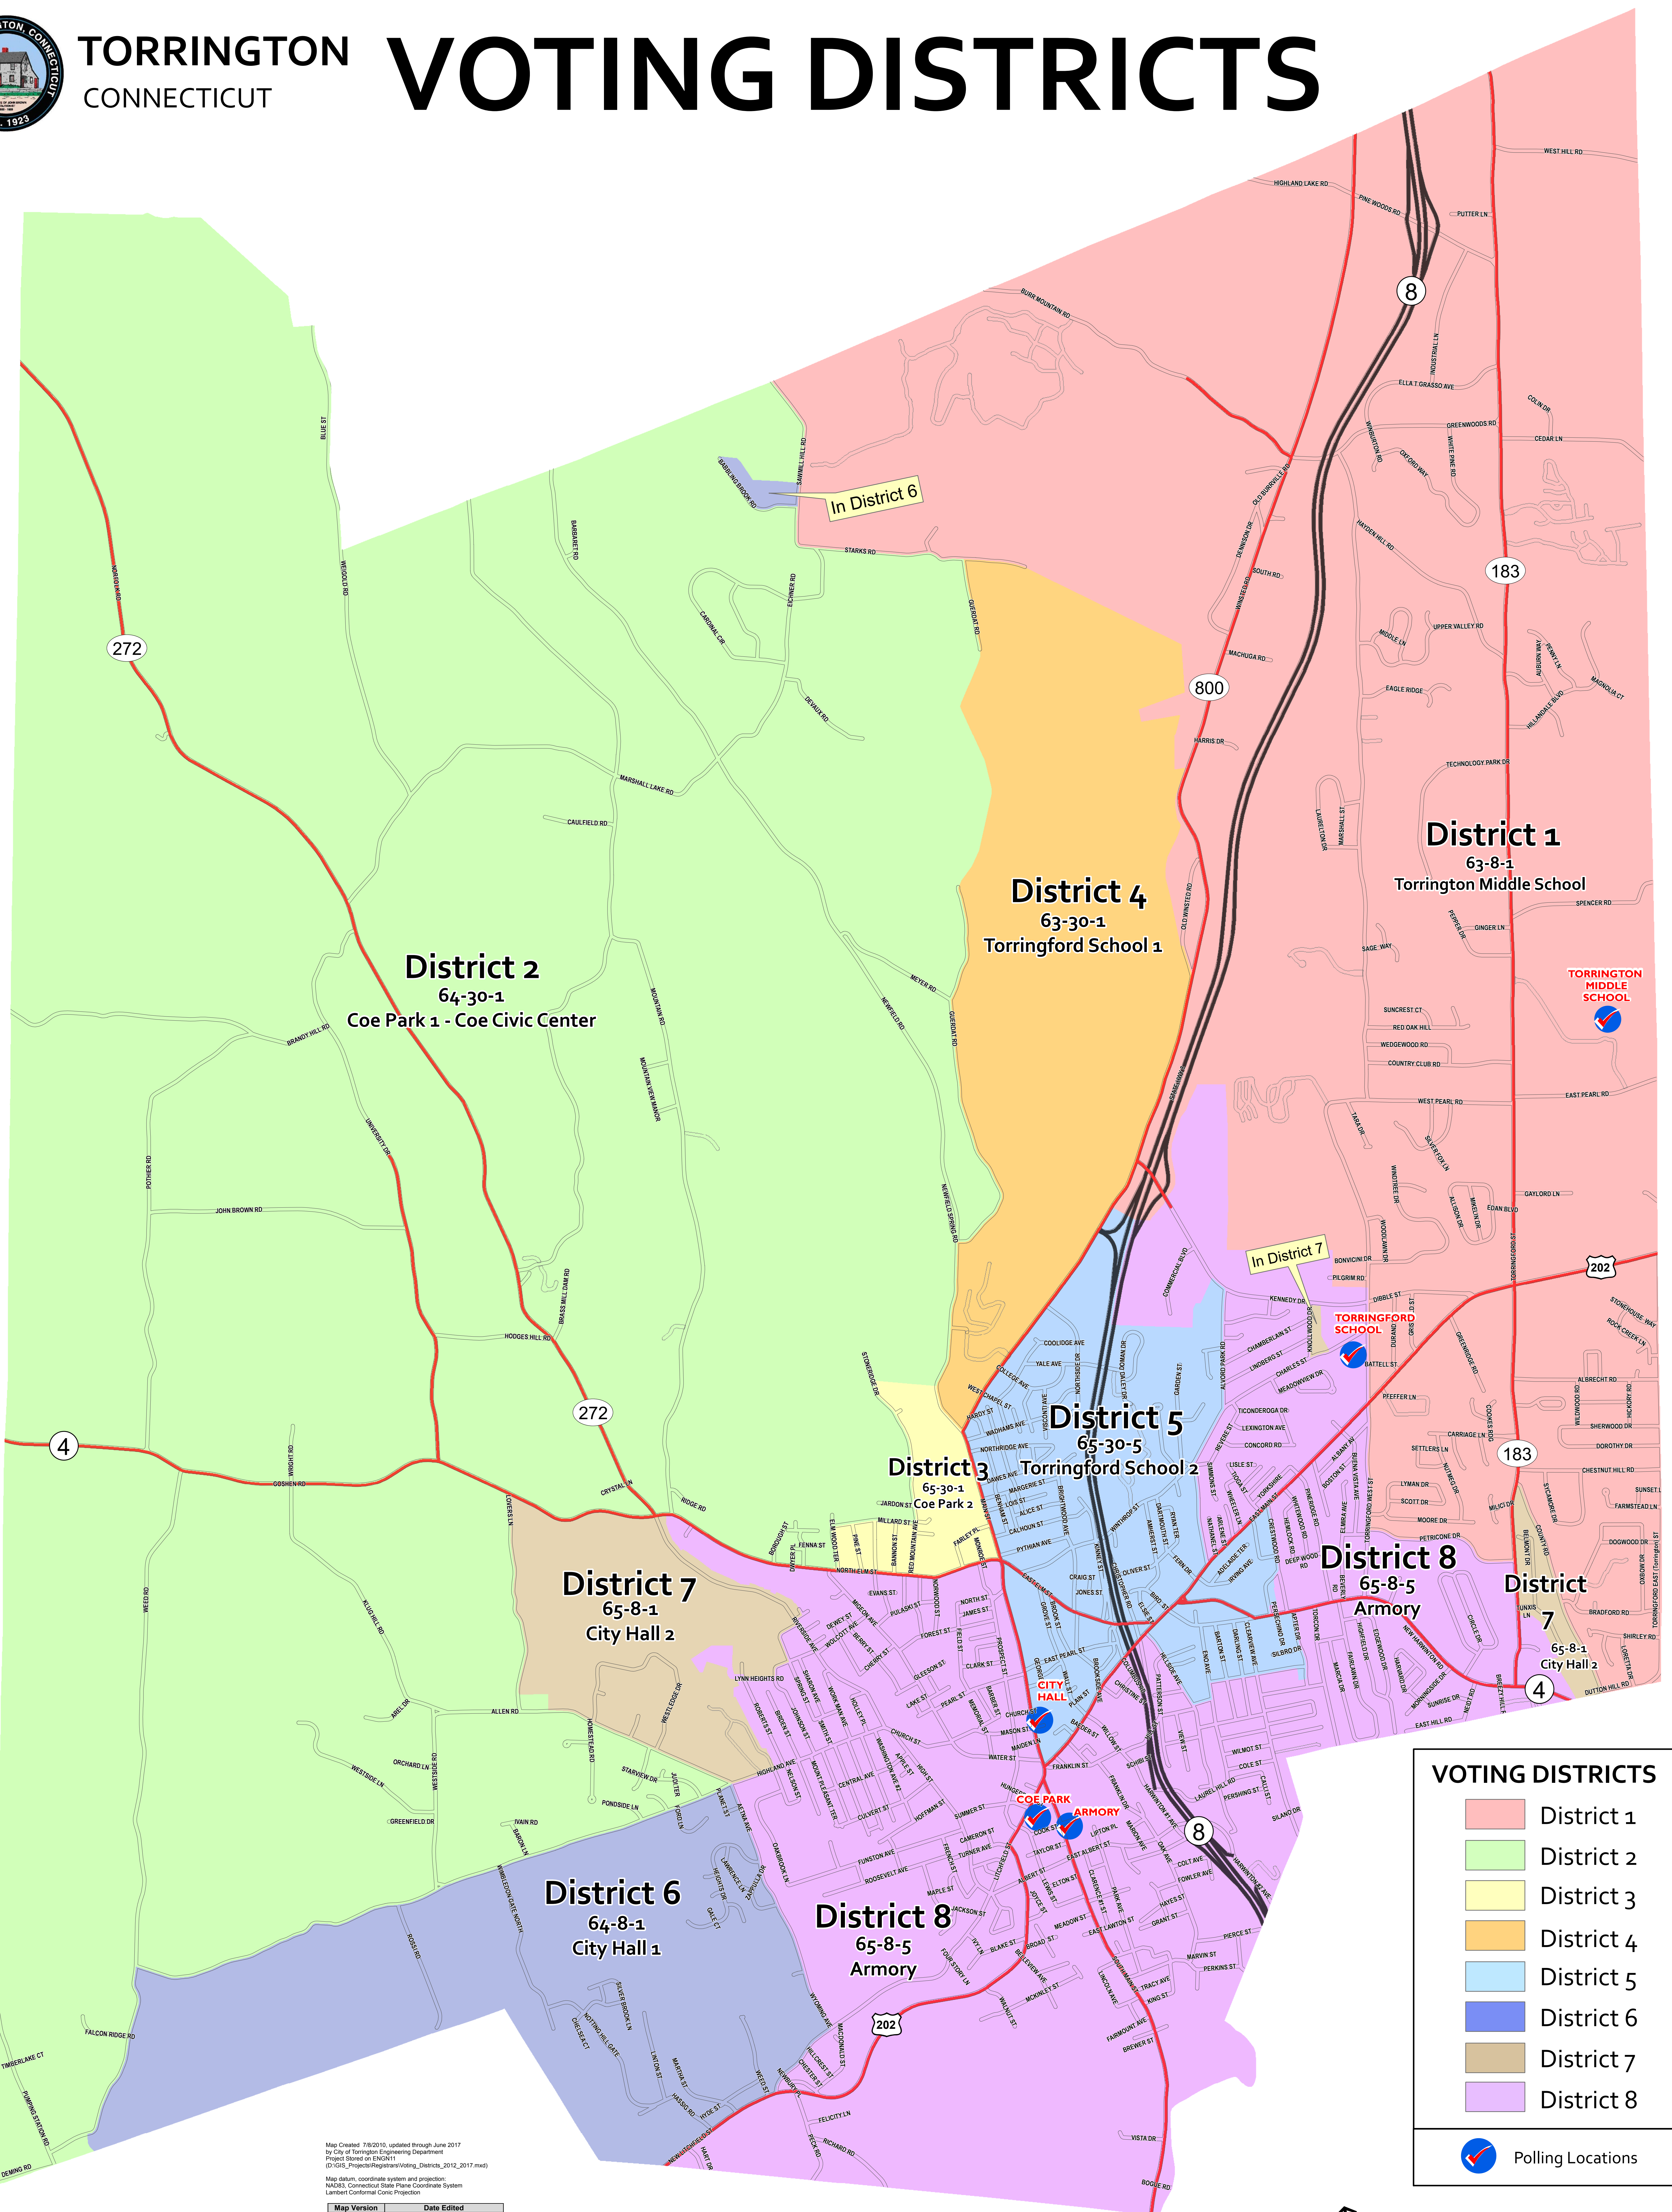

VOTING DISTRICTS

VOTING DISTRICTS

- District 1
- District 2
- District 3
- District 4
- District 5
- District 6
- District 7
- District 8

Polling Locations

Map Version	Date Edited
1	7/8/2010
2	4/17/2012
3	6/1/2017