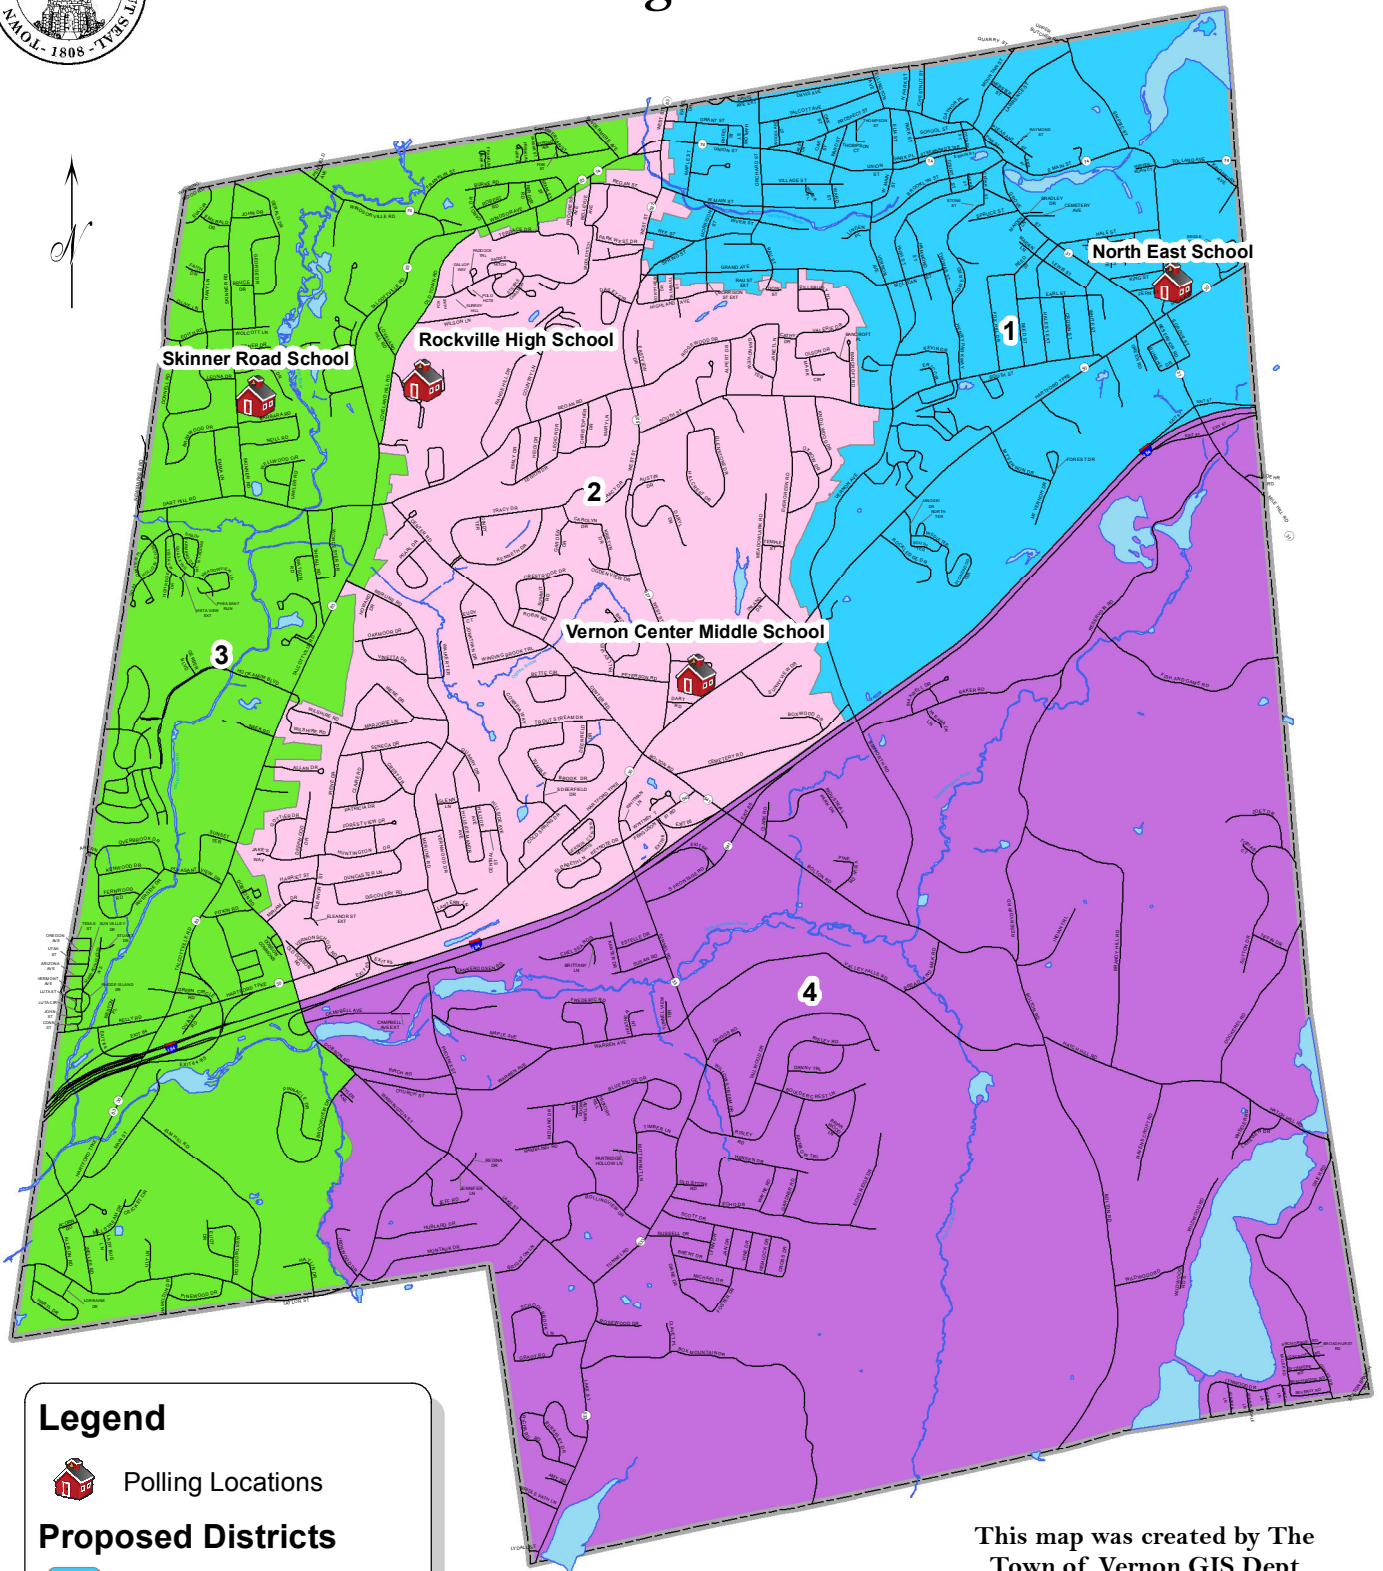

Proposed Town of Vernon Voting Districts

Legend

Polling Locations

Proposed Districts

1 - Northeast School

2 - Rockville High School

3 - Skinner Road School

4 - Vernon Center Middle

This map was created by The
Town of Vernon GIS Dept
1/05/12

This map is for information only and its
utilization and verification shall be the sole
responsibility of the user.
No warranty, expressed or implied, is made
by the Town of Vernon as to the accuracy or
completeness of this map nor shall the fact
of distribution constitute any such warranty.