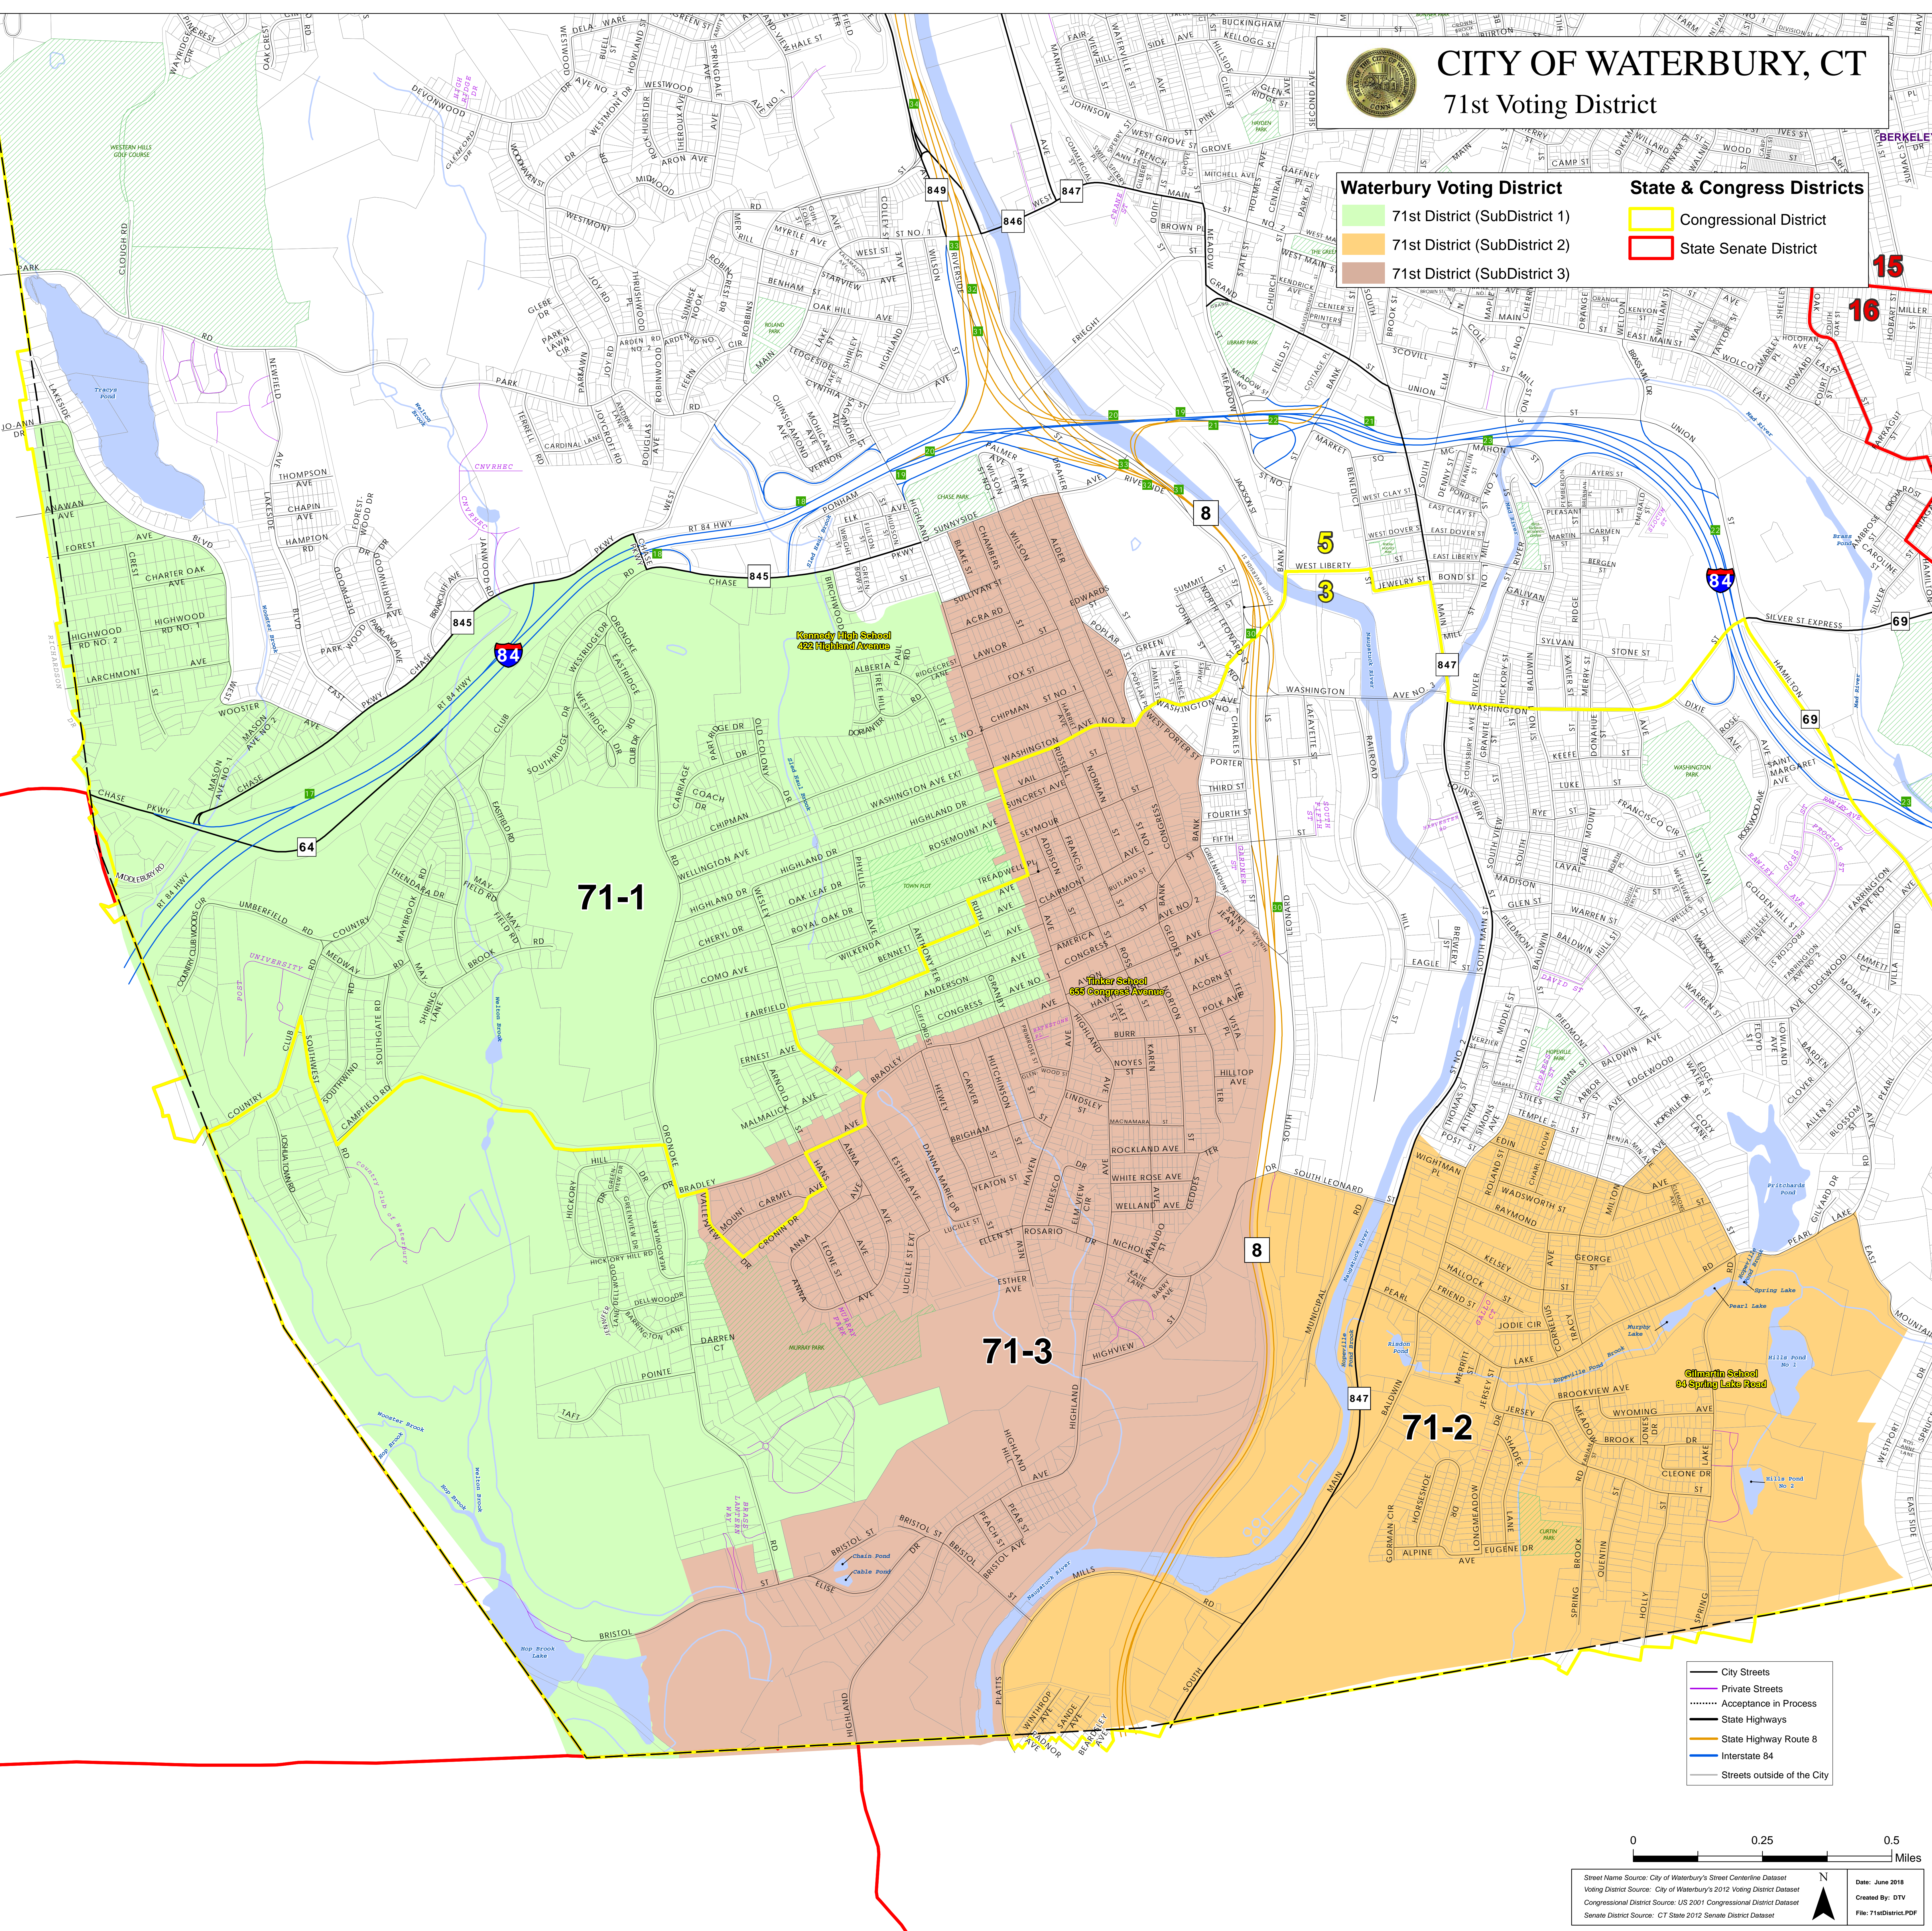

CITY OF WATERBURY, CT

71st Voting District

Waterbury Voting District

- 71st District (SubDistrict 1)
- 71st District (SubDistrict 2)
- 71st District (SubDistrict 3)

State & Congress Districts

- Congressional District
- State Senate District

- City Streets
- Private Streets
- Acceptance in Process
- State Highways
- State Highway Route 8
- Interstate 84
- Streets outside of the City