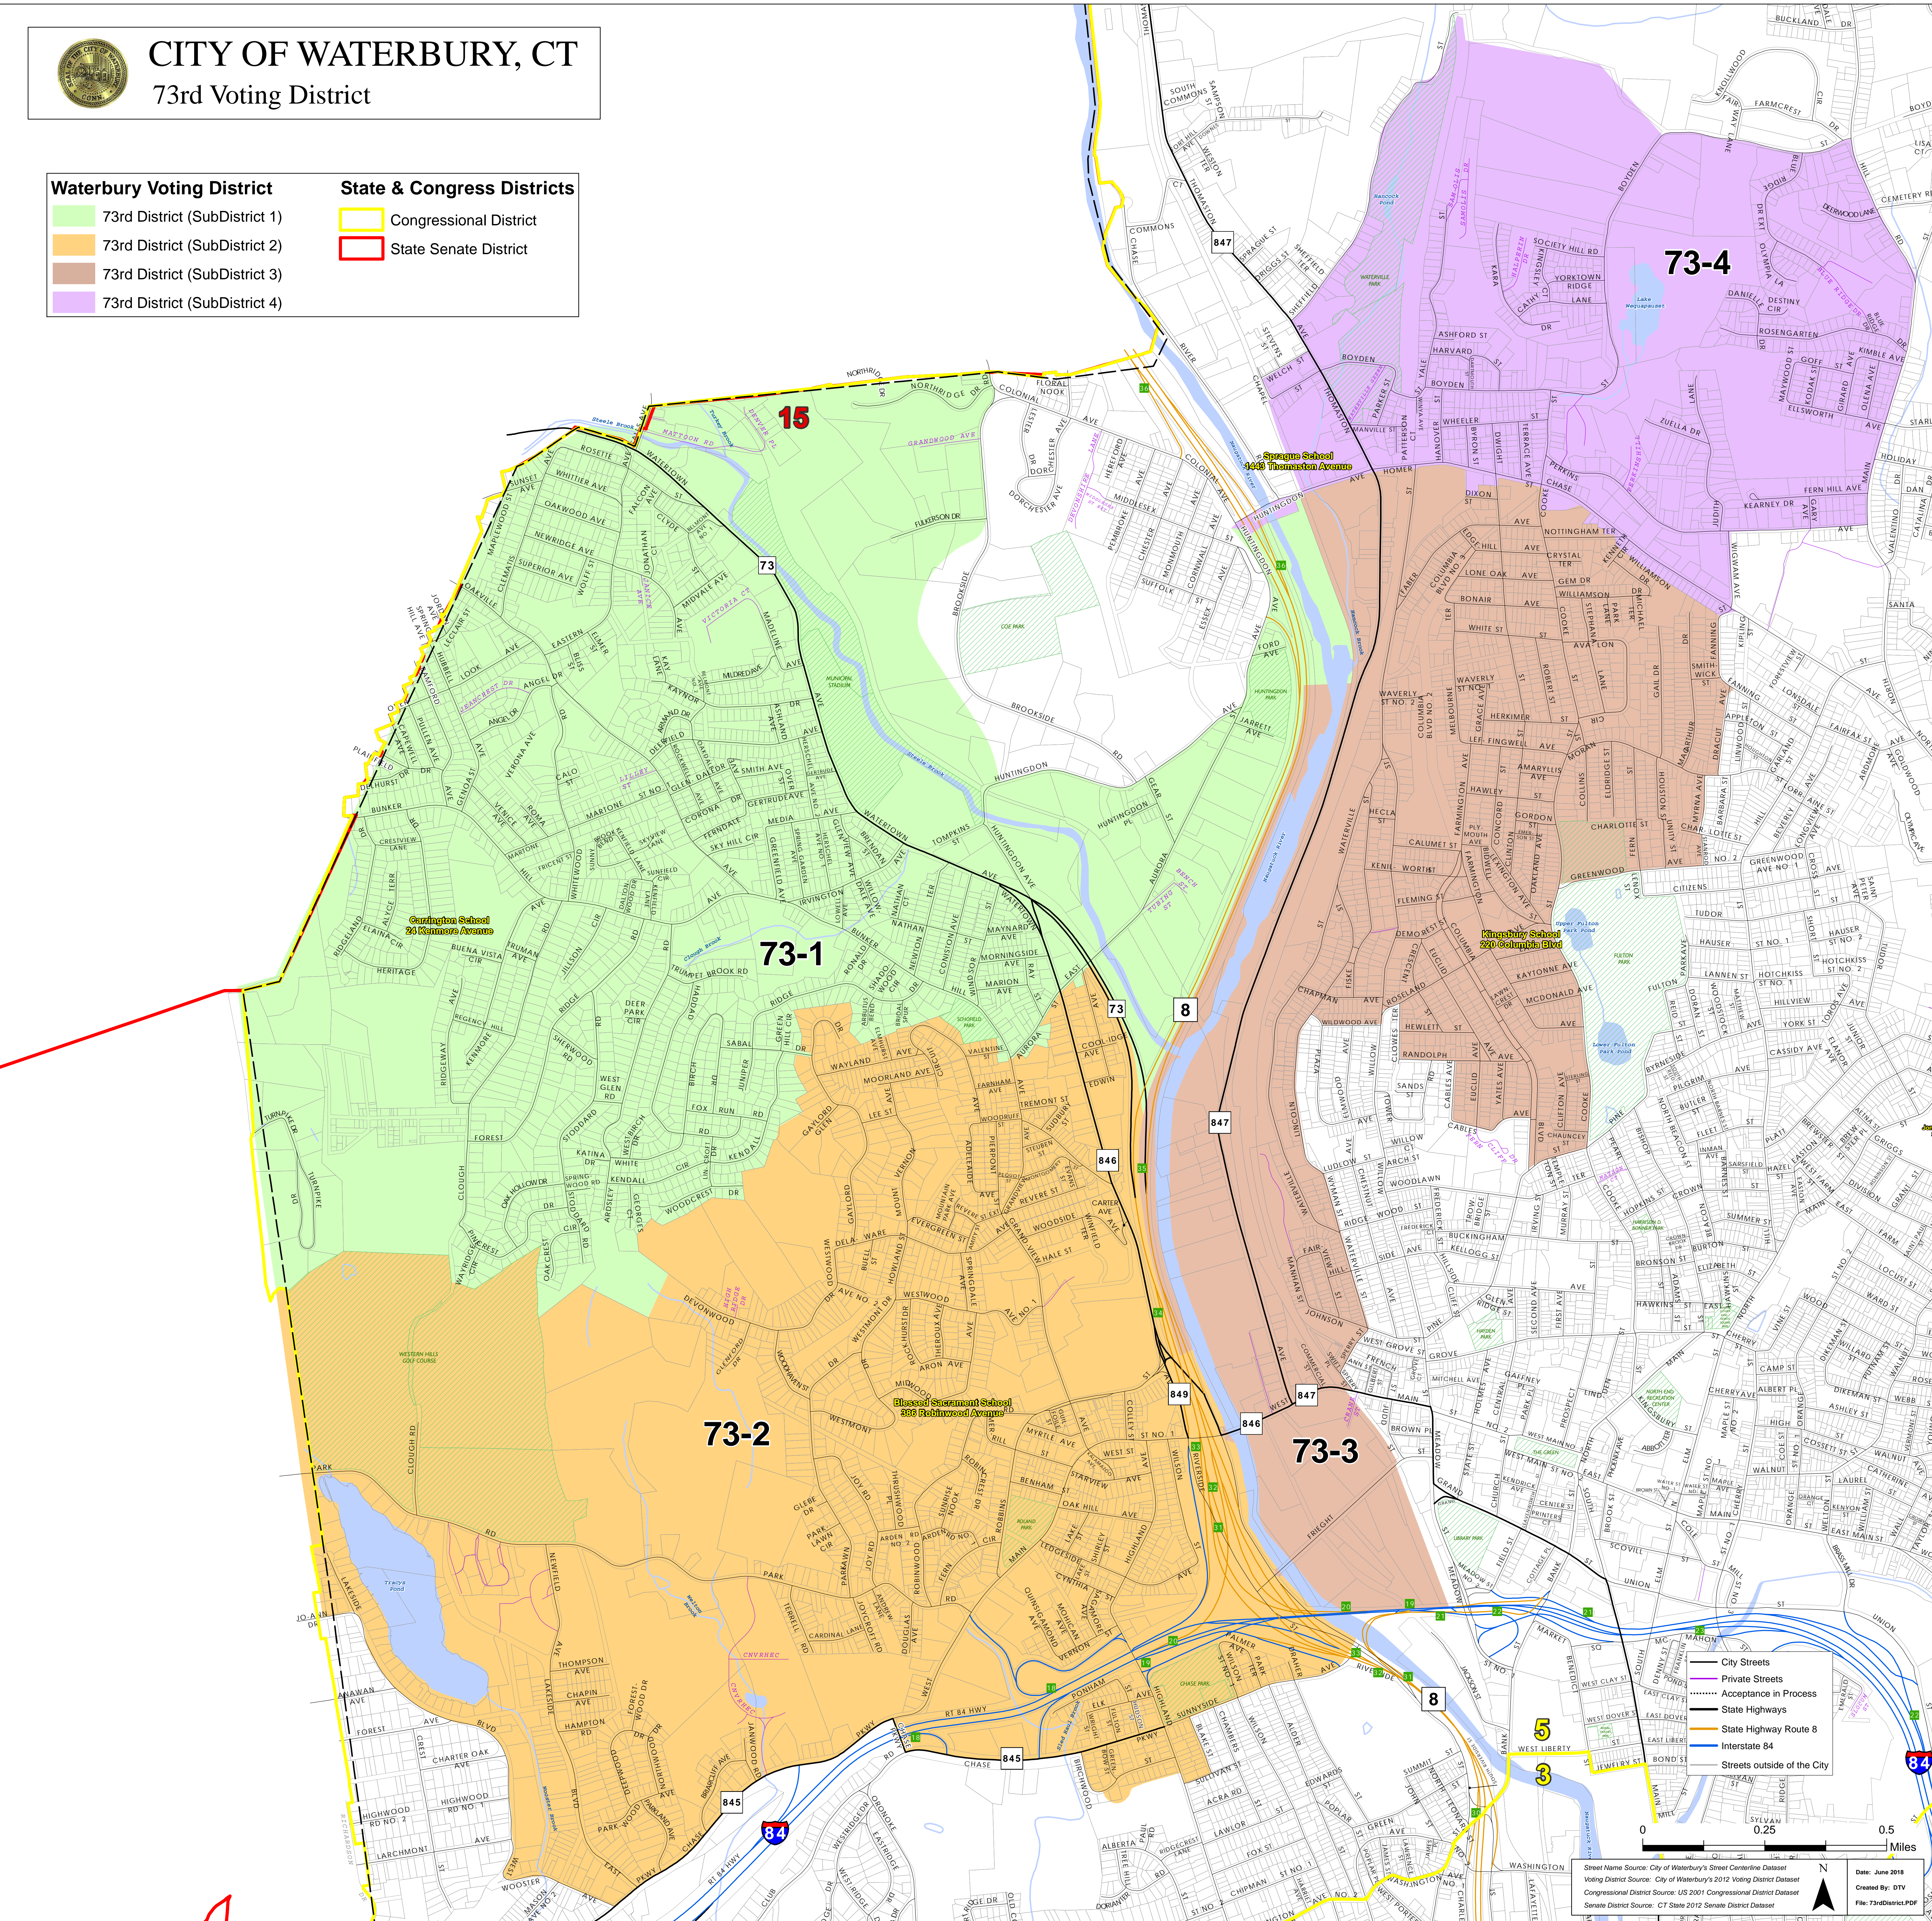

CITY OF WATERBURY, CT

73rd Voting District

Waterbury Voting District

- 73rd District (SubDistrict 1)
- 73rd District (SubDistrict 2)
- 73rd District (SubDistrict 3)
- 73rd District (SubDistrict 4)

State & Congress Districts

- Congressional District
- State Senate District