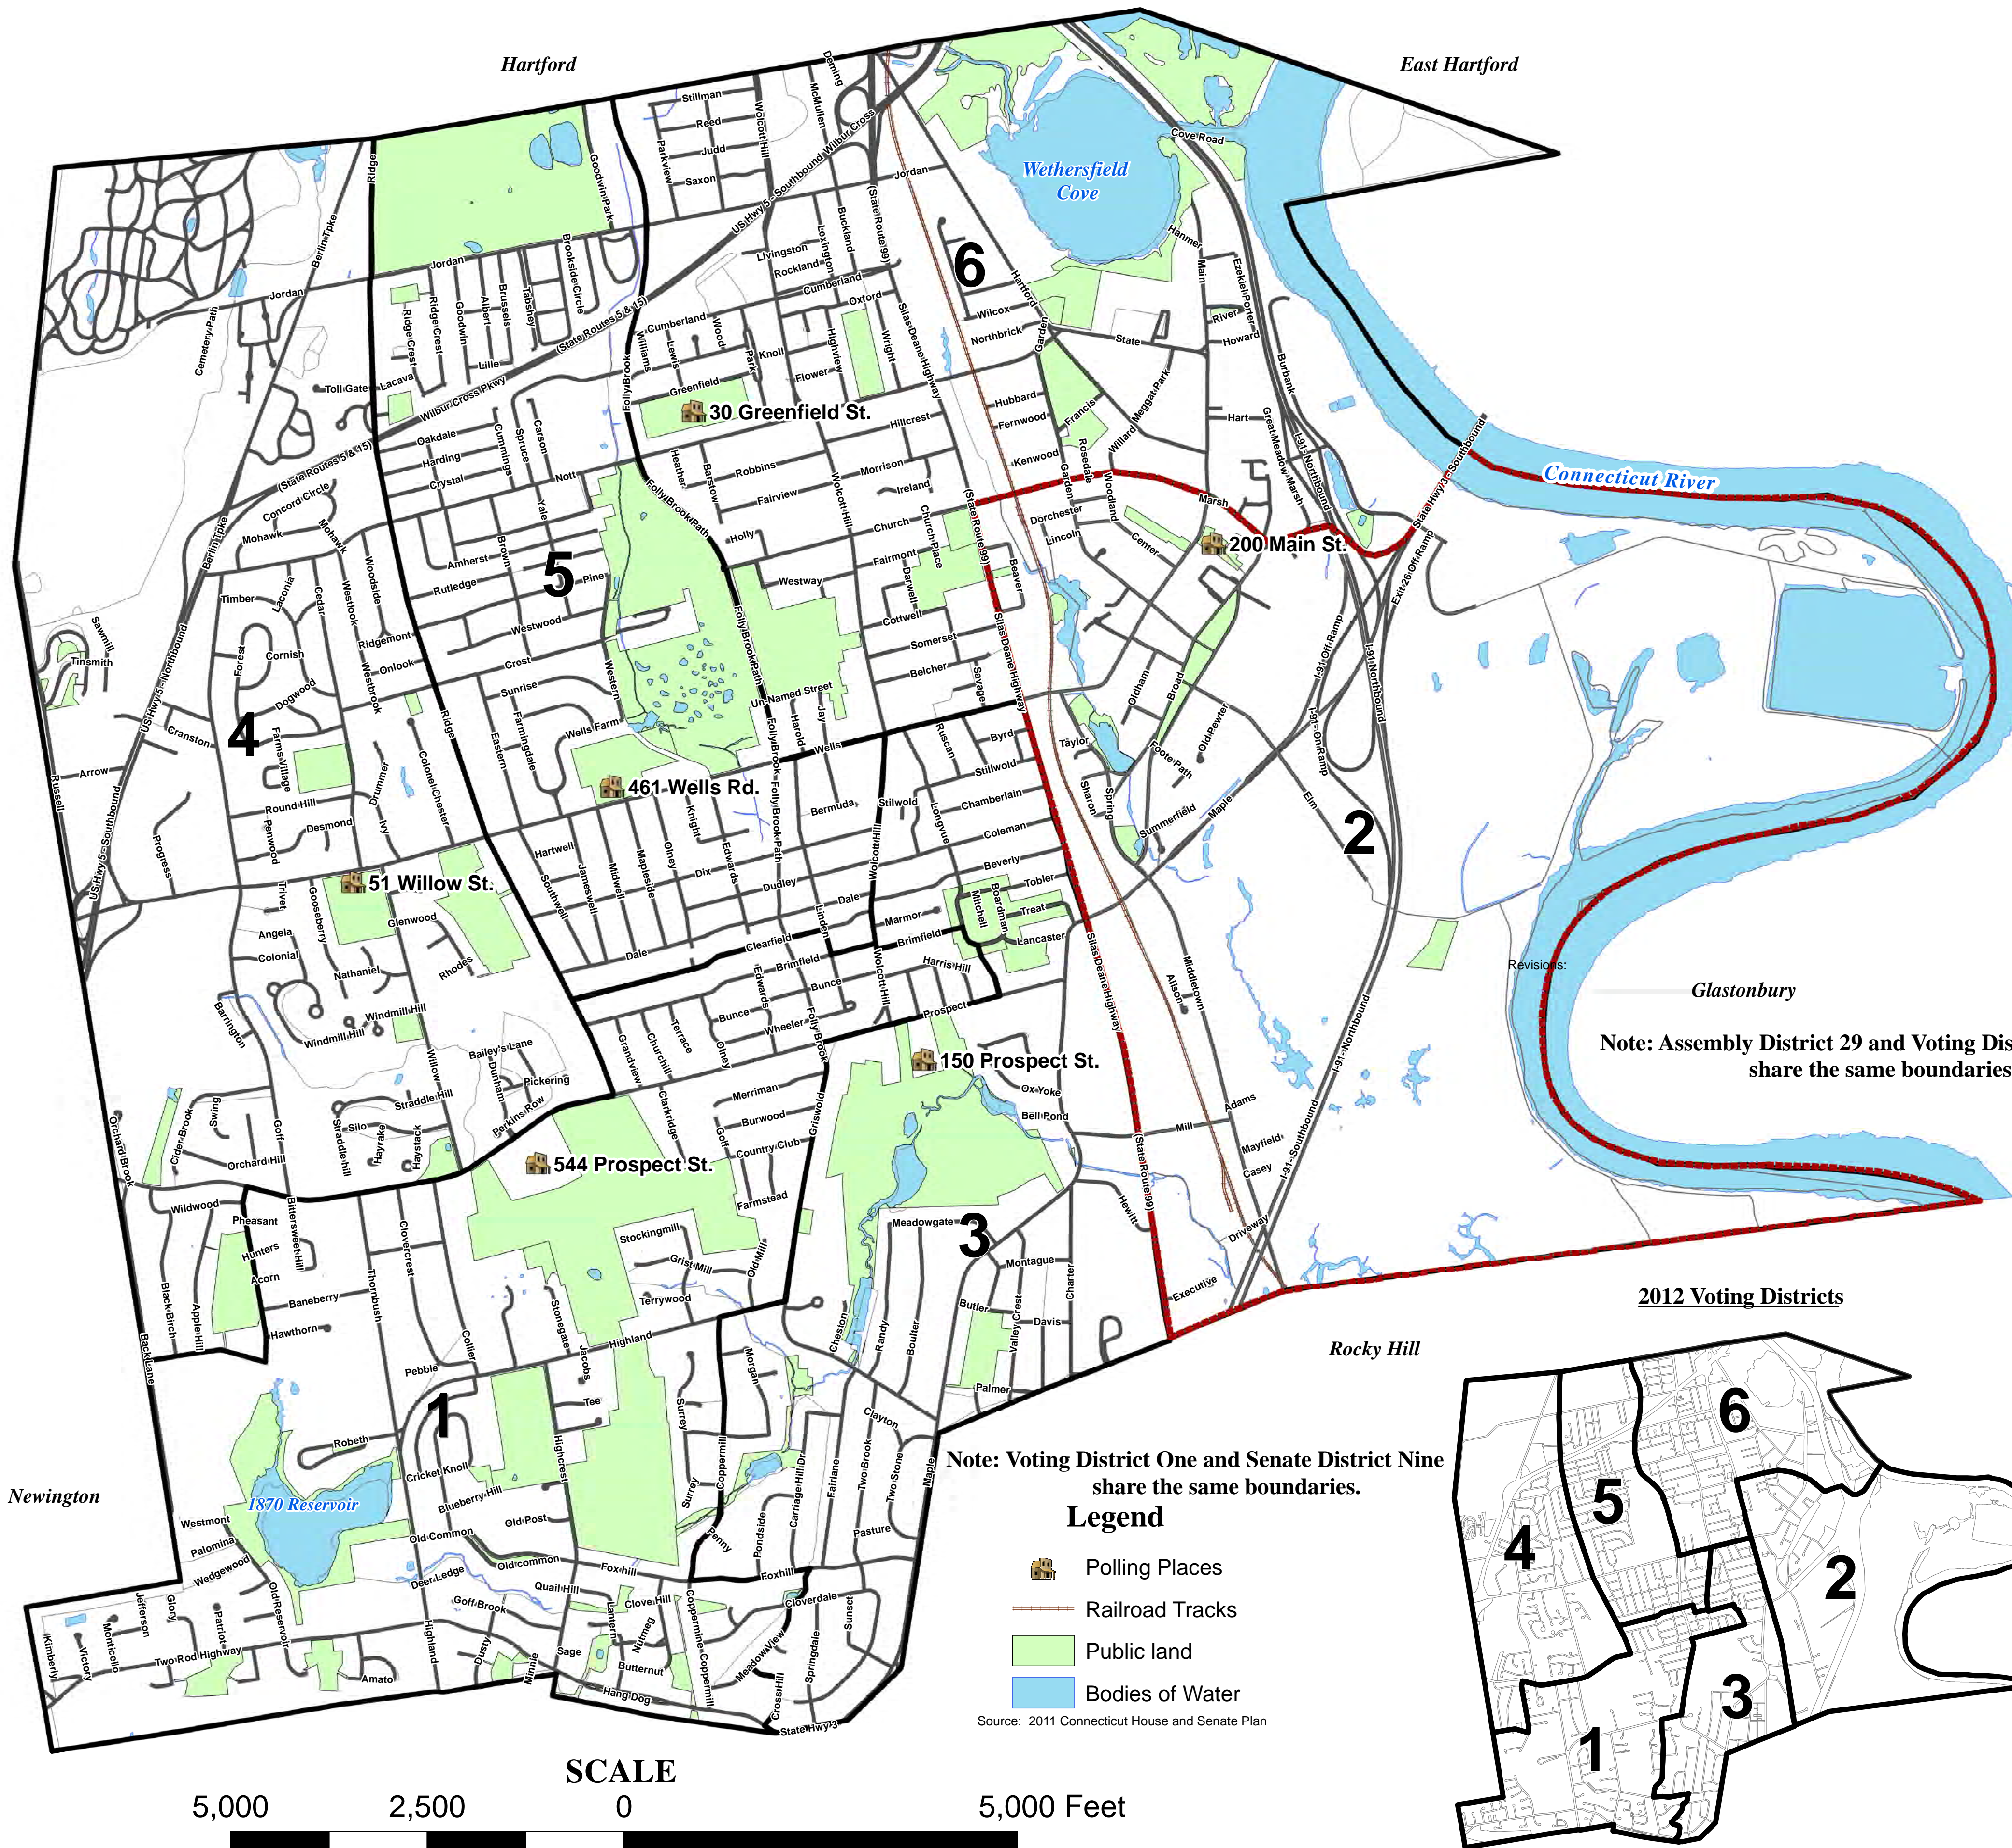

# 2012 Voting Districts for the Town of Wethersfield

Assembly and Senate Districting Shown

Polls Shown

Revised: February, 2012 - Districts One and Three borders corrected.

Map Date: February, 2012

2012 Assembly Districts

THE REAPPORTIONMENT COMMISSION HAS APPROVED AND SUBMITTED TO THIS OFFICE THE PLAN OF REDISTRICTING FOR THE CONNECTICUT STATE SENATE AND THE CONNECTICUT HOUSE OF REPRESENTATIVES. THE SECRETARY OF STATE PUBLISHED THIS PLAN FORTHWITH WITH ON DECEMBER 1ST, 2011 AND, UPON PUBLICATION, SUCH PLAN OF DISTRICTING HAS THE FULL FORCE OF LAW.

2012 Senate Districts

Note: Assembly District 29 and Voting District Two share the same boundaries.

Note: Voting District One and Senate District Nine share the same boundaries.

### Legend

- Polling Places
- Railroad Tracks
- Public Land
- Bodies of Water

Source: 2011 Connecticut House and Senate Plan

Revisions: August, 2012 - District Three Polling Place moved to 150 Prospect Street (Methodist Church.)