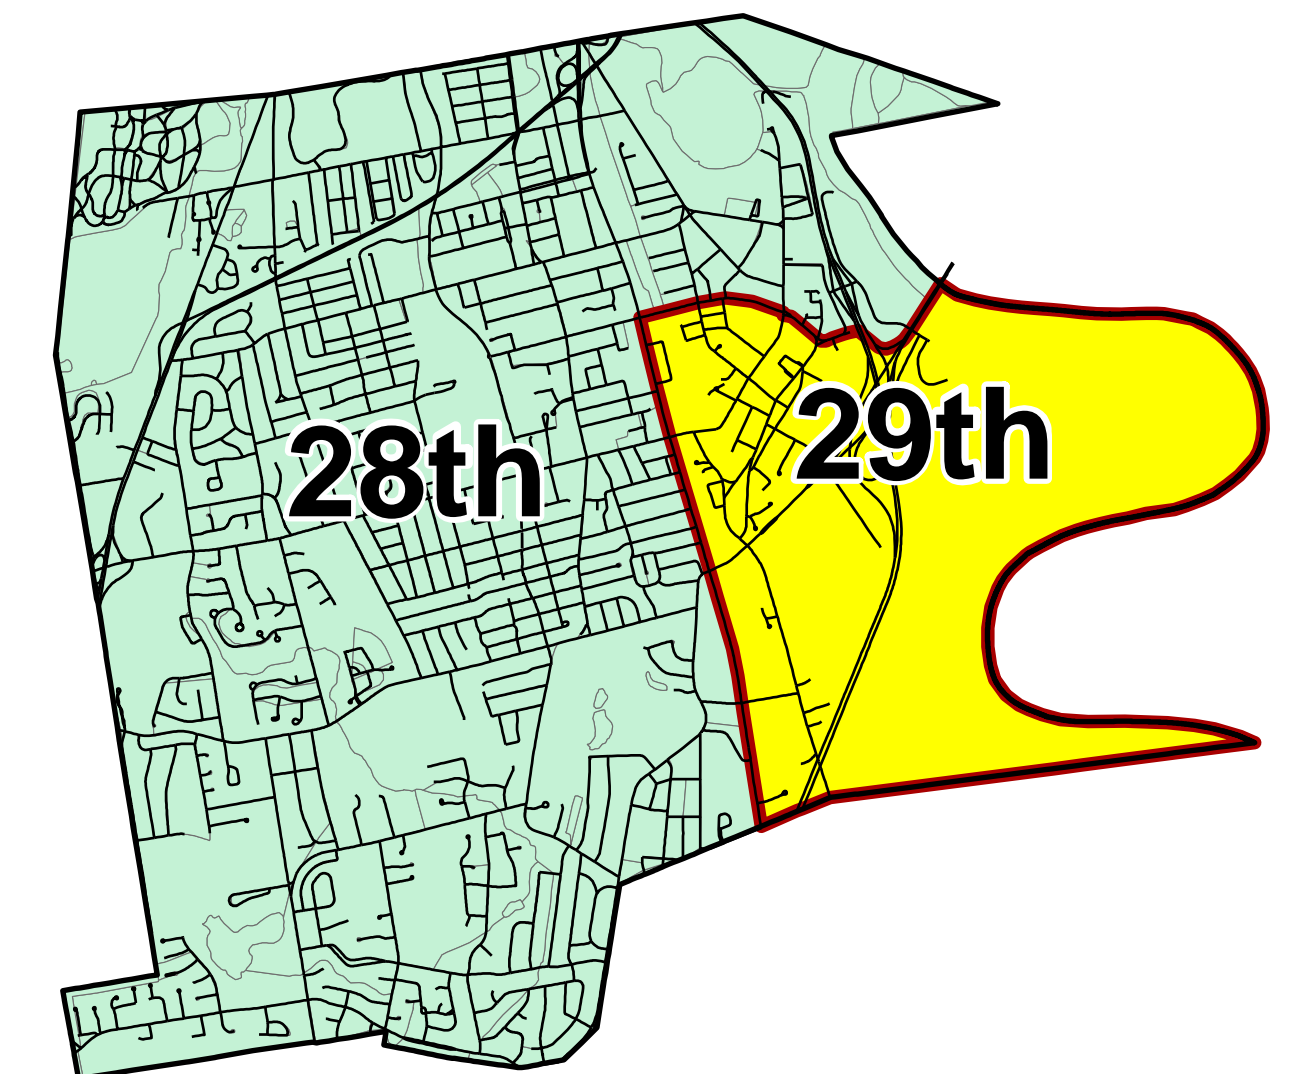

# 2012 Voting Districts for the Town of Wethersfield

Assembly and Senate Districting Shown

Polls Shown

Revised: February, 2012 - Districts One and Three borders corrected.

Map Date: February, 2012

2012 Assembly Districts

2012 Senate Districts

Note: Assembly District 29 and Voting District Two share the same boundaries.

Note: Voting District One and Senate District Nine share the same boundaries.

### Legend

- Polling Places
- Railroad Tracks
- Public Land
- Bodies of Water

Source: 2011 Connecticut House and Senate Plan

Revisions: August, 2012 - District Three Polling Place moved to 150 Prospect Street (Methodist Church.)