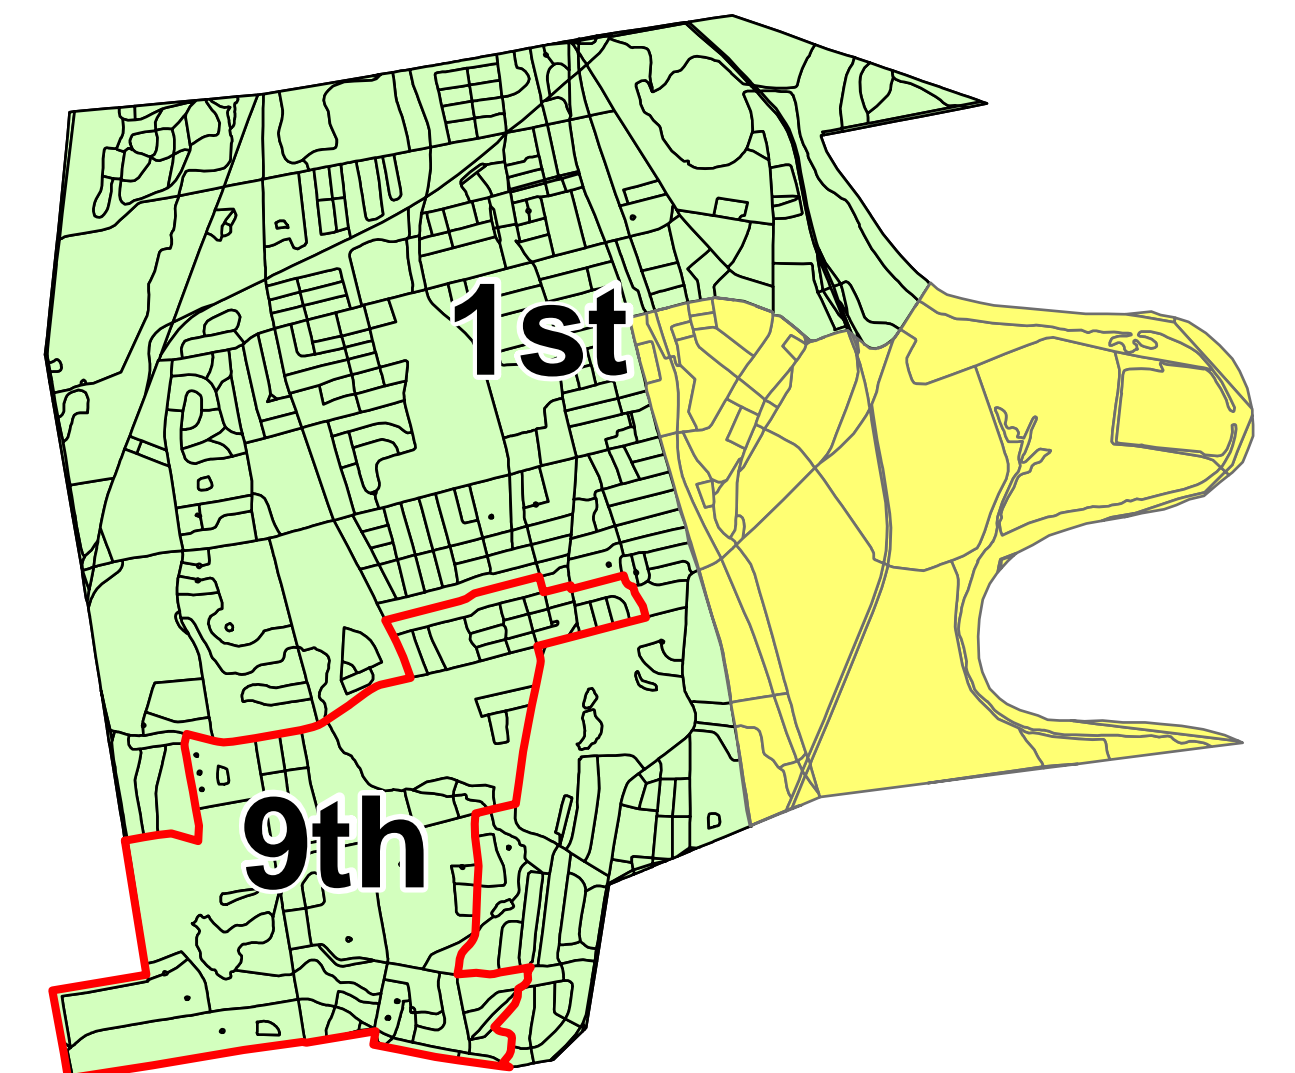

# 2012 Voting Districts for the Town of Wethersfield

Assembly and Senate Districting Shown

Polls Shown

Revised: February, 2012 - Districts One and Three borders corrected.

Map Date: February, 2012

2012 Assembly Districts

2012 Senate Districts

Note: Assembly District 29 and Voting District Two share the same boundaries.

Note: Voting District One and Senate District Nine share the same boundaries.

### Legend

- Polling Places
- Railroad Tracks
- Public Land
- Bodies of Water

Source: 2011 Connecticut House and Senate Plan

Revisions: August, 2012 - District Three Polling Place moved to 150 Prospect Street (Methodist Church.)