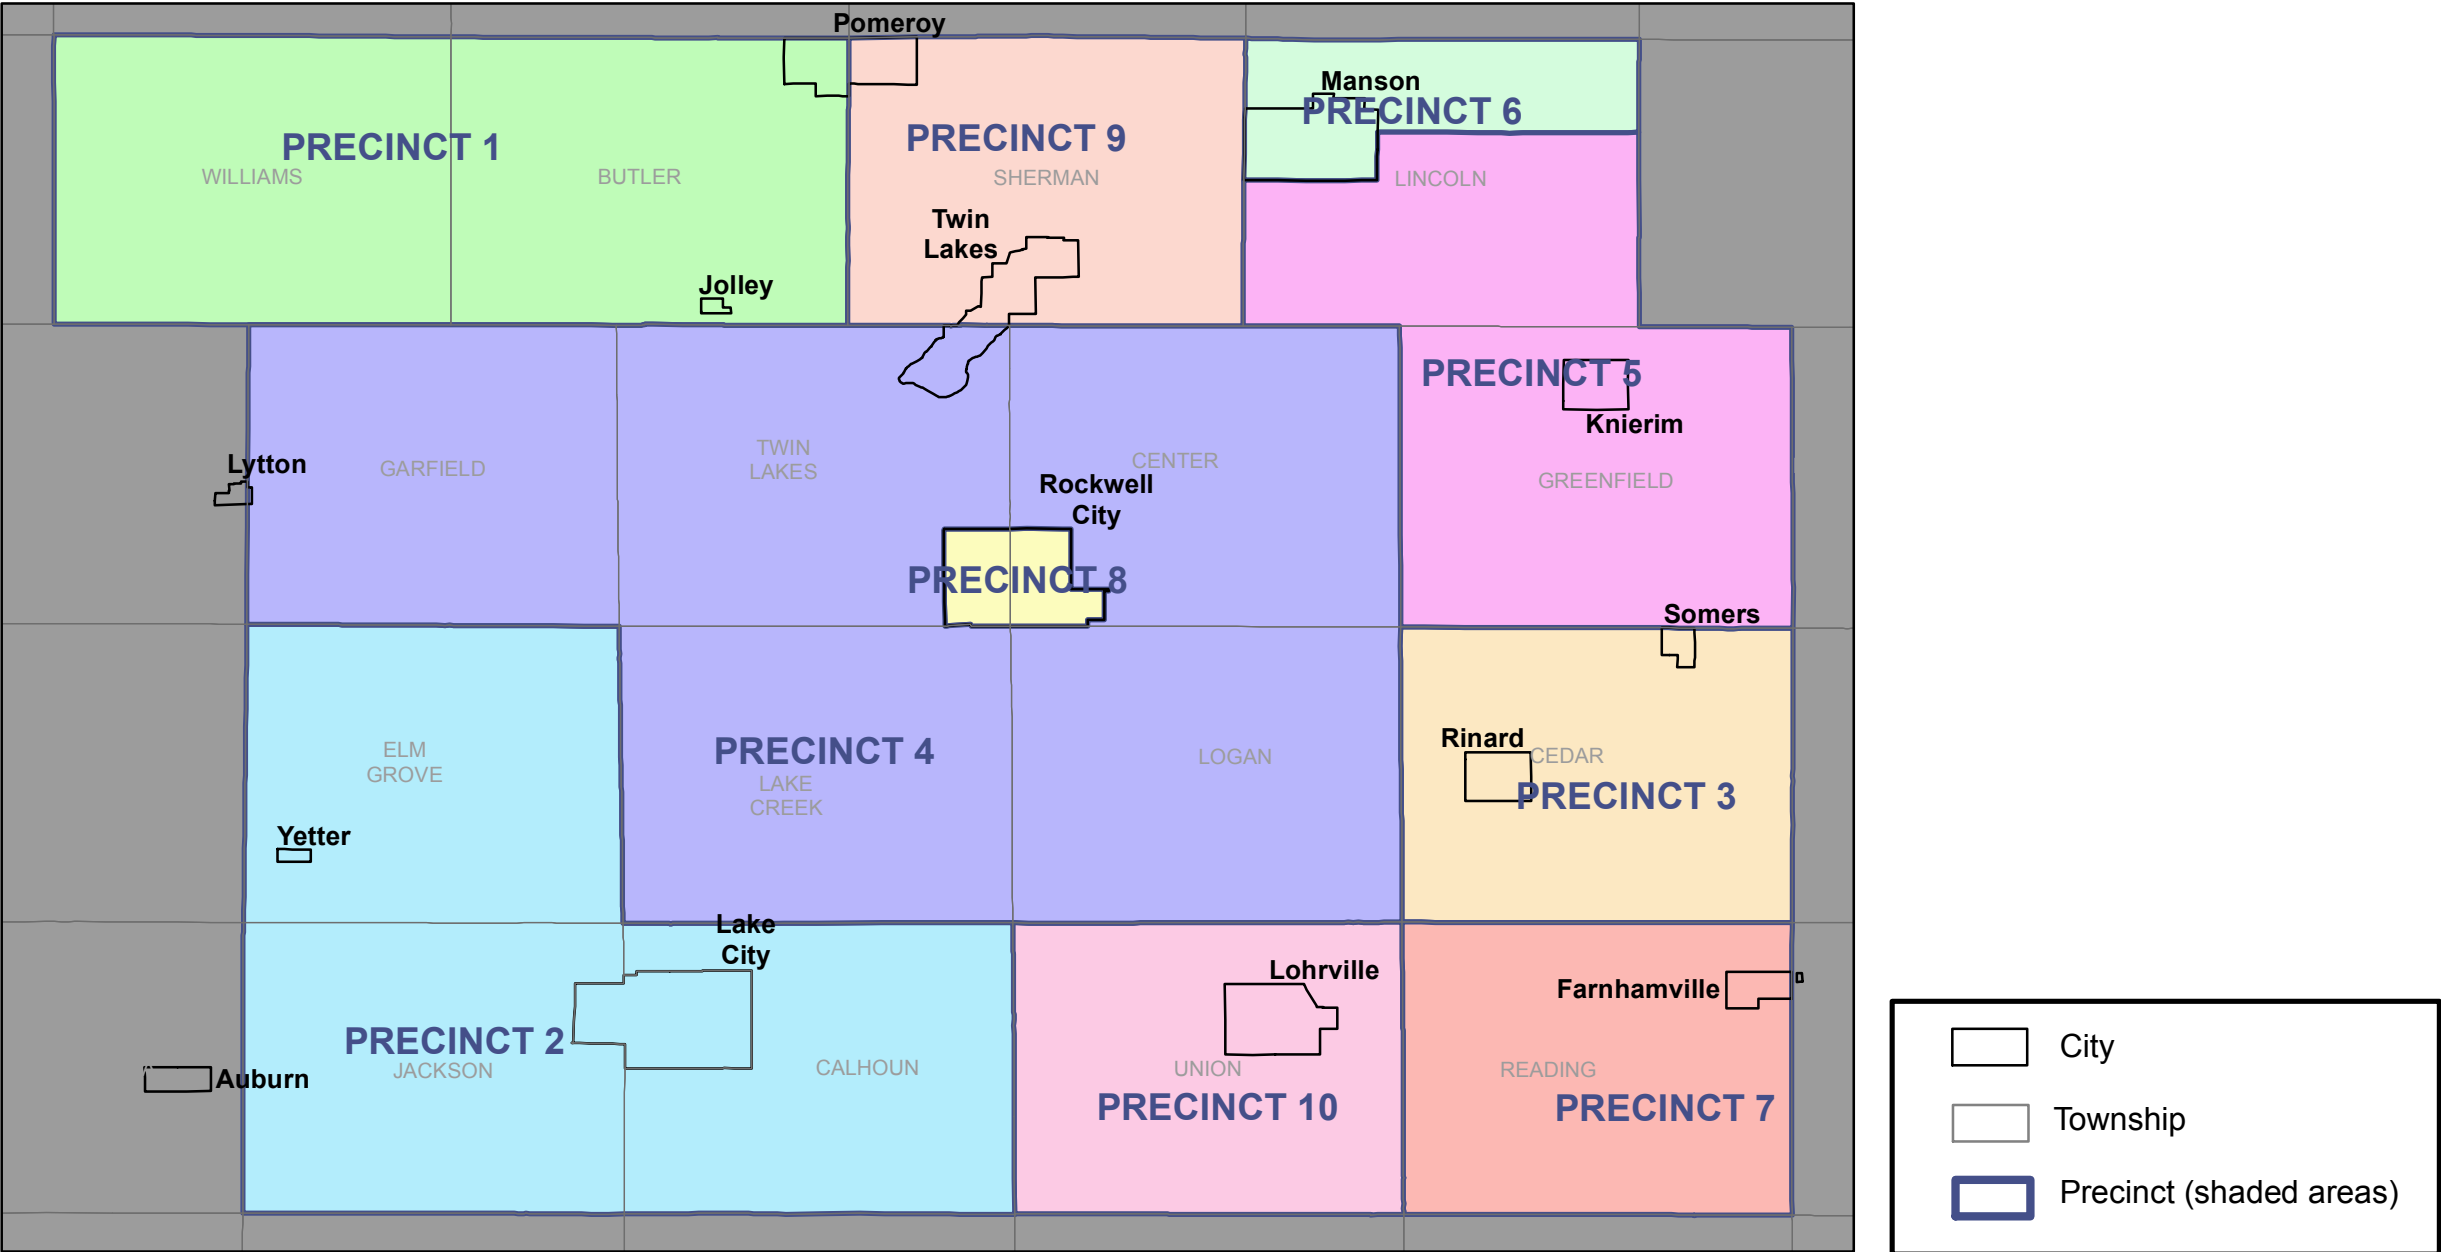

Calhoun County Precinct Map

This map was prepared by the Secretary of State's office based on 2010 federal decennial Census Bureau boundary information and the city and county reprecincting plans approved by the Secretary of State's office. This map became effective January 15, 2012. Political subdivision boundaries may differ from those reflected here for a number of reasons. Check with the county auditor or city clerk for official precinct information.