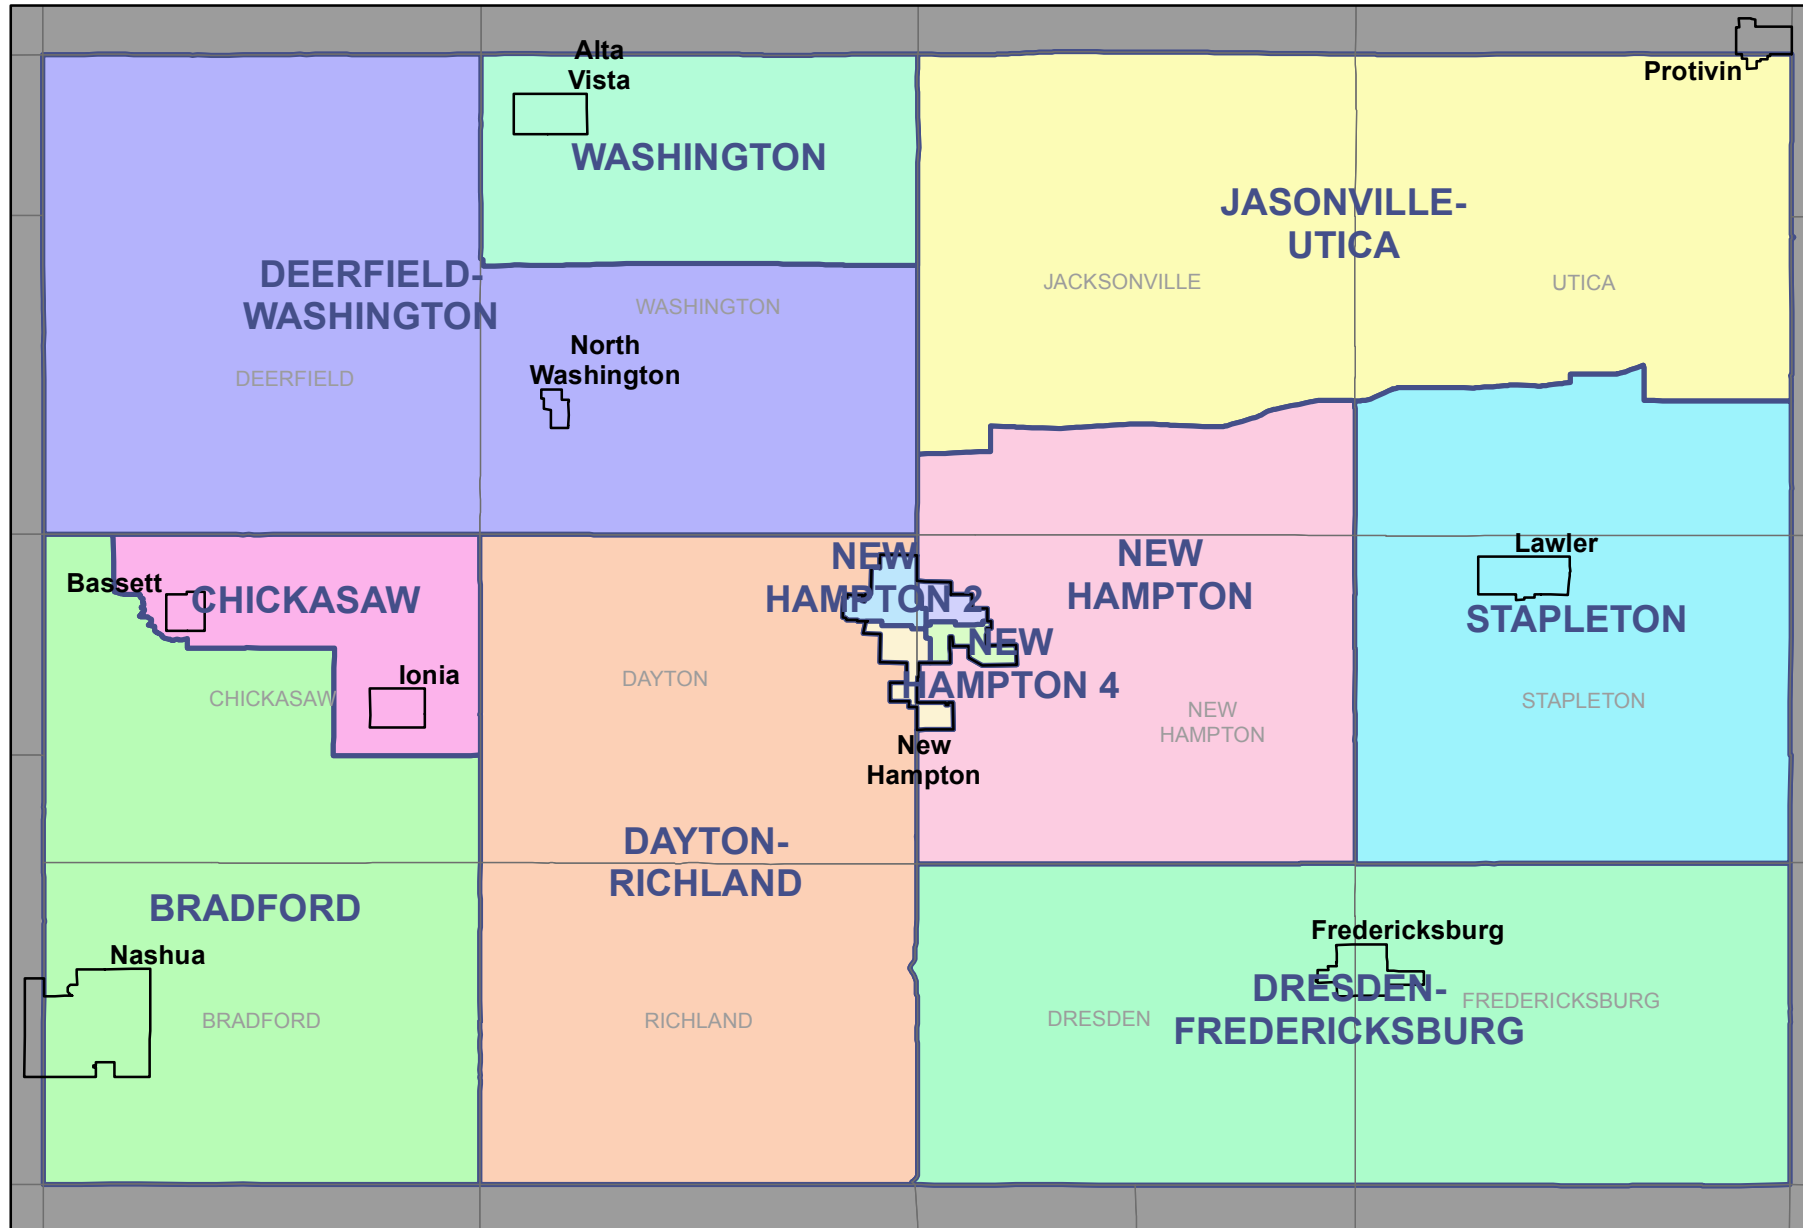

Chickasaw County Precinct Map

City of New Hampton Inset Map

This map was prepared by the Secretary of State's office based on 2010 federal decennial Census Bureau boundary information and the city and county reprecincting plans approved by the Secretary of State's office. This map became effective January 15, 2012. Political subdivision boundaries may differ from those reflected here for a number of reasons. Check with the county auditor or city clerk for official precinct information.