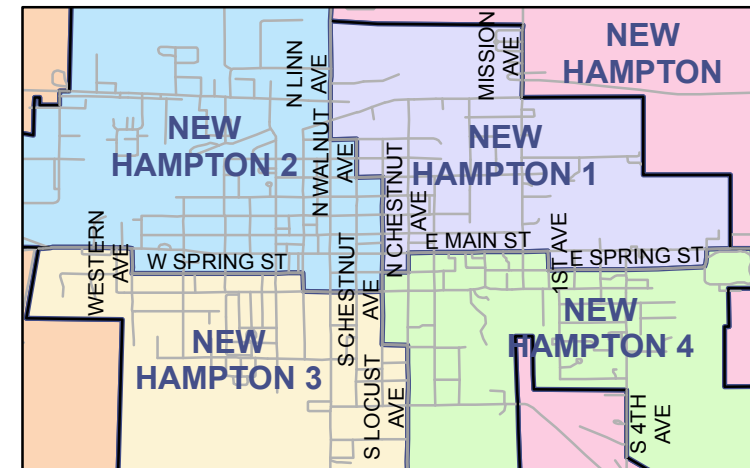

Chickasaw County Precinct Map

City of New Hampton Inset Map

This map was prepared by the Secretary of State's office based on 2010 federal decennial Census Bureau boundary information and the city and county reprecincting plans approved by the Secretary of State's office. This map became effective January 15, 2012. Political subdivision boundaries may differ from those reflected here for a number of reasons. Check with the county auditor or city clerk for official precinct information.