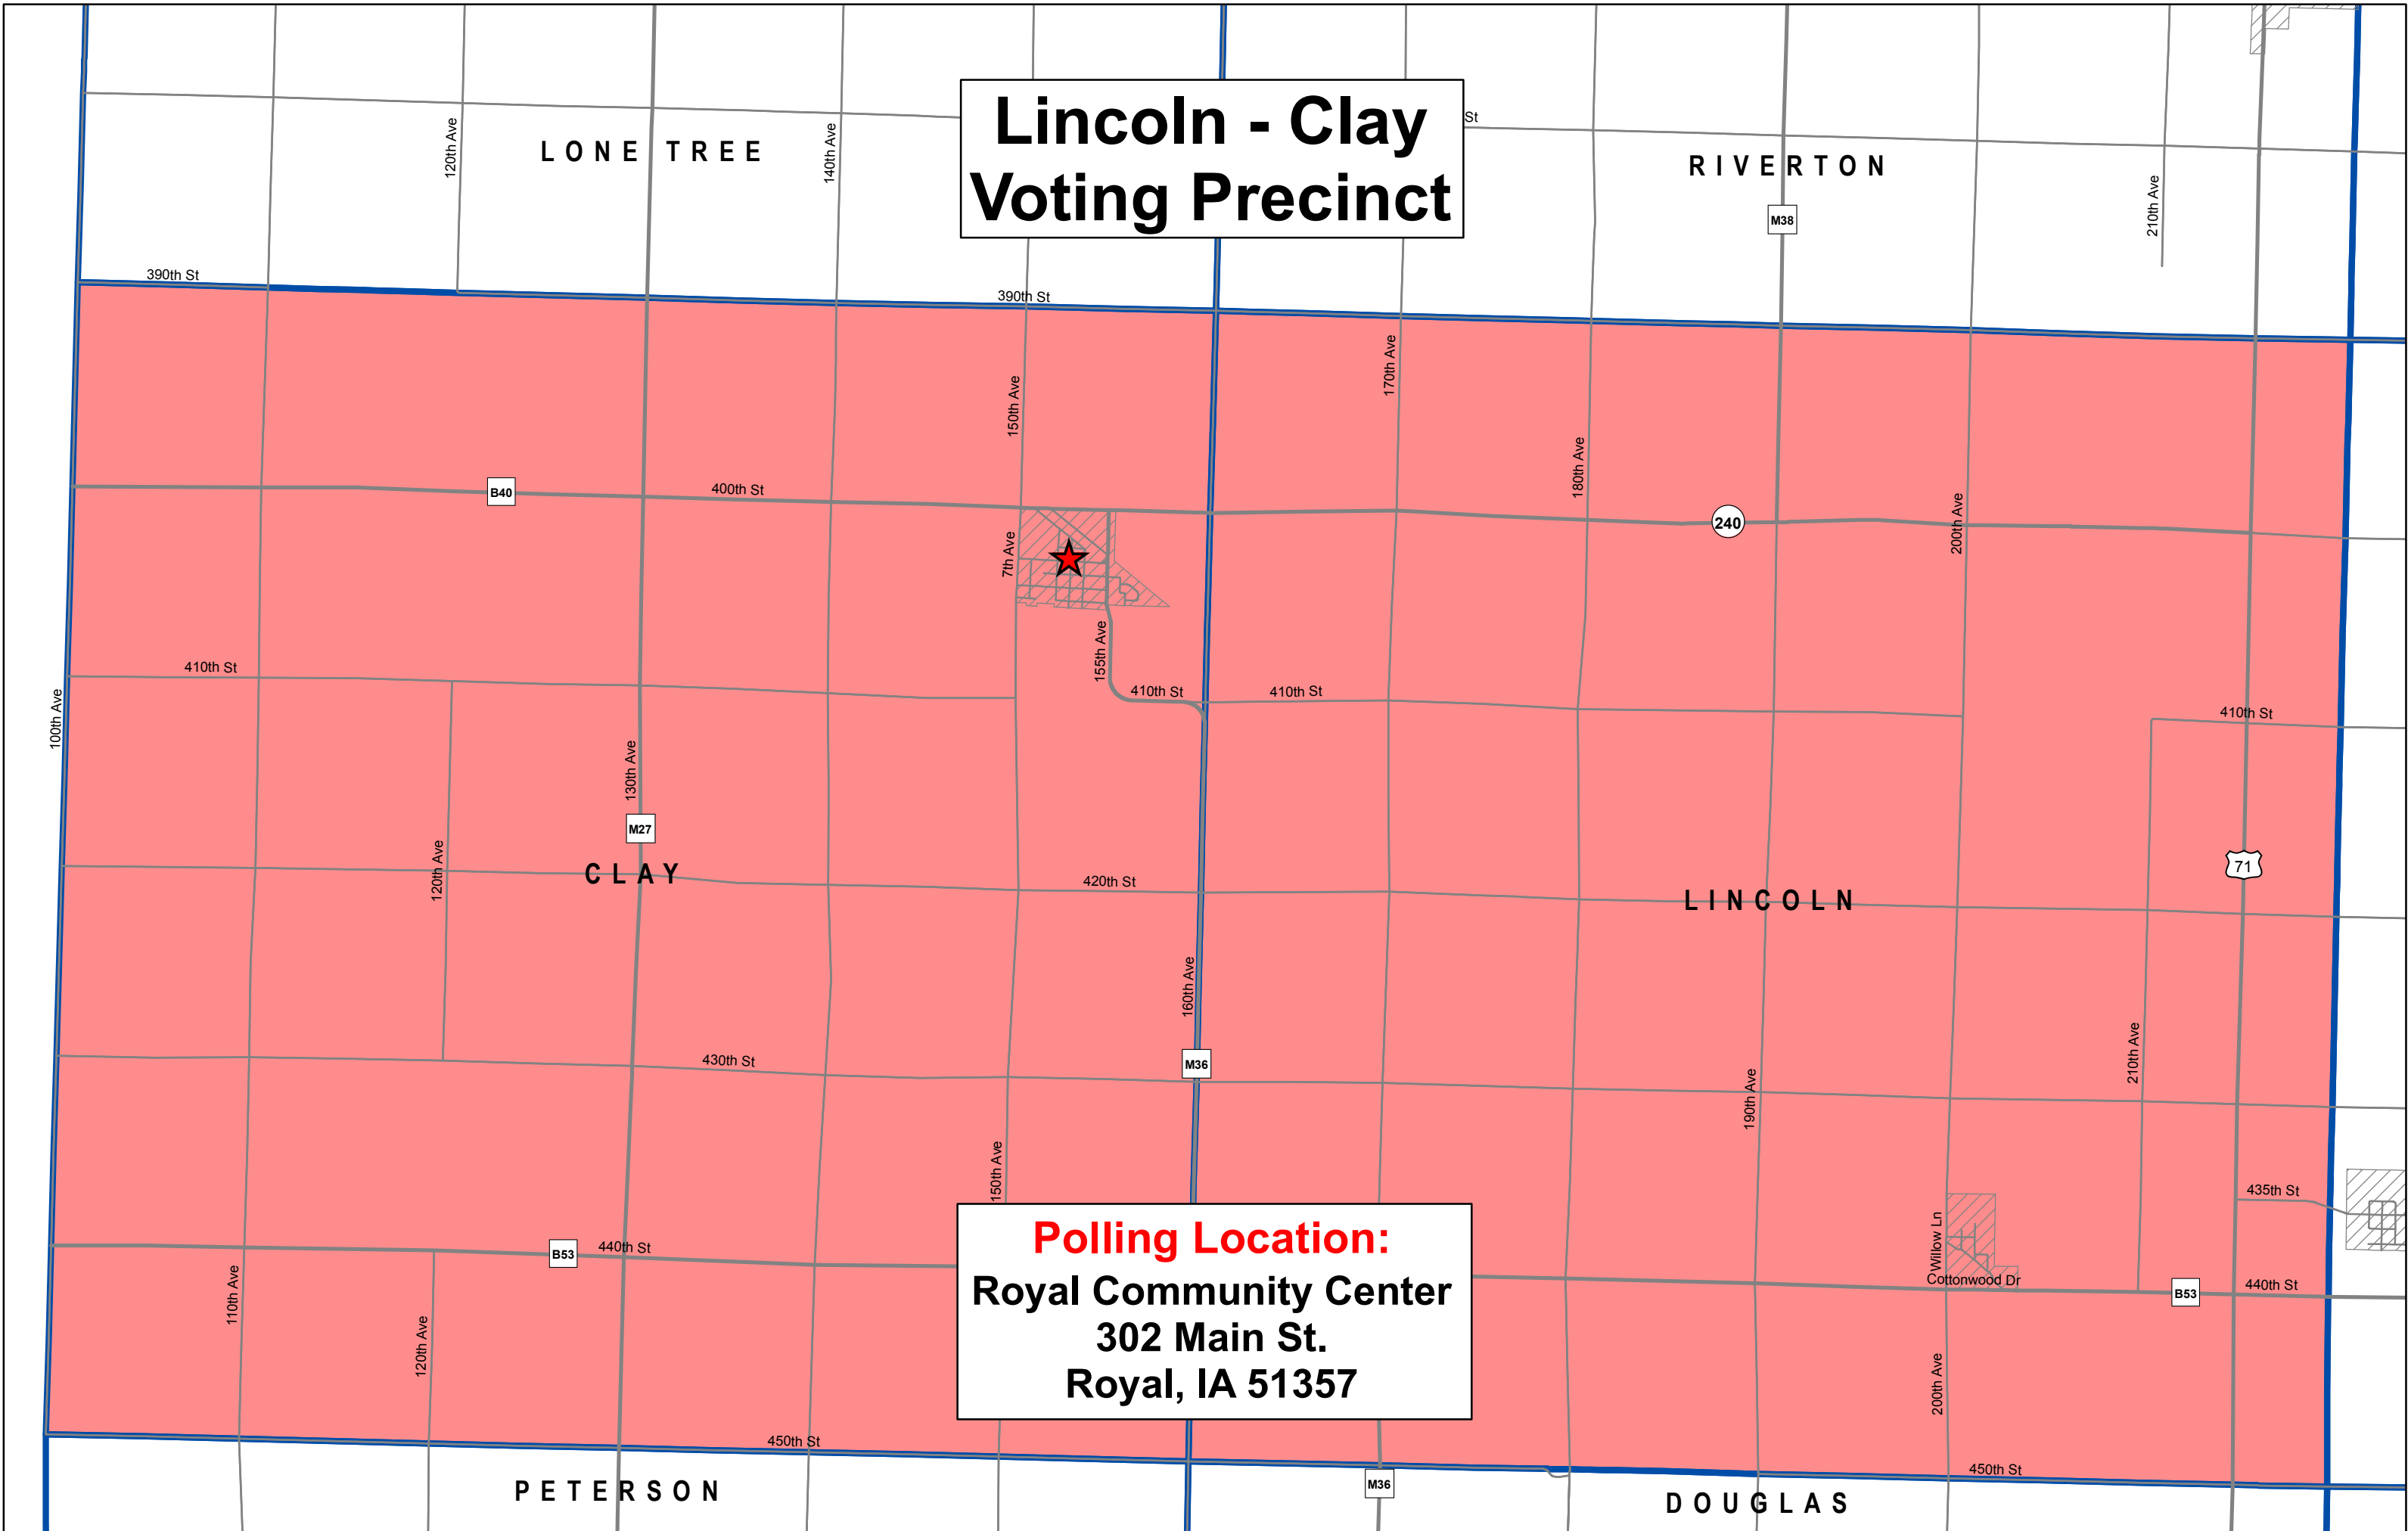

Lincoln - Clay Voting Precinct

Polling Location:
Royal Community Center
302 Main St.
Royal, IA 51357