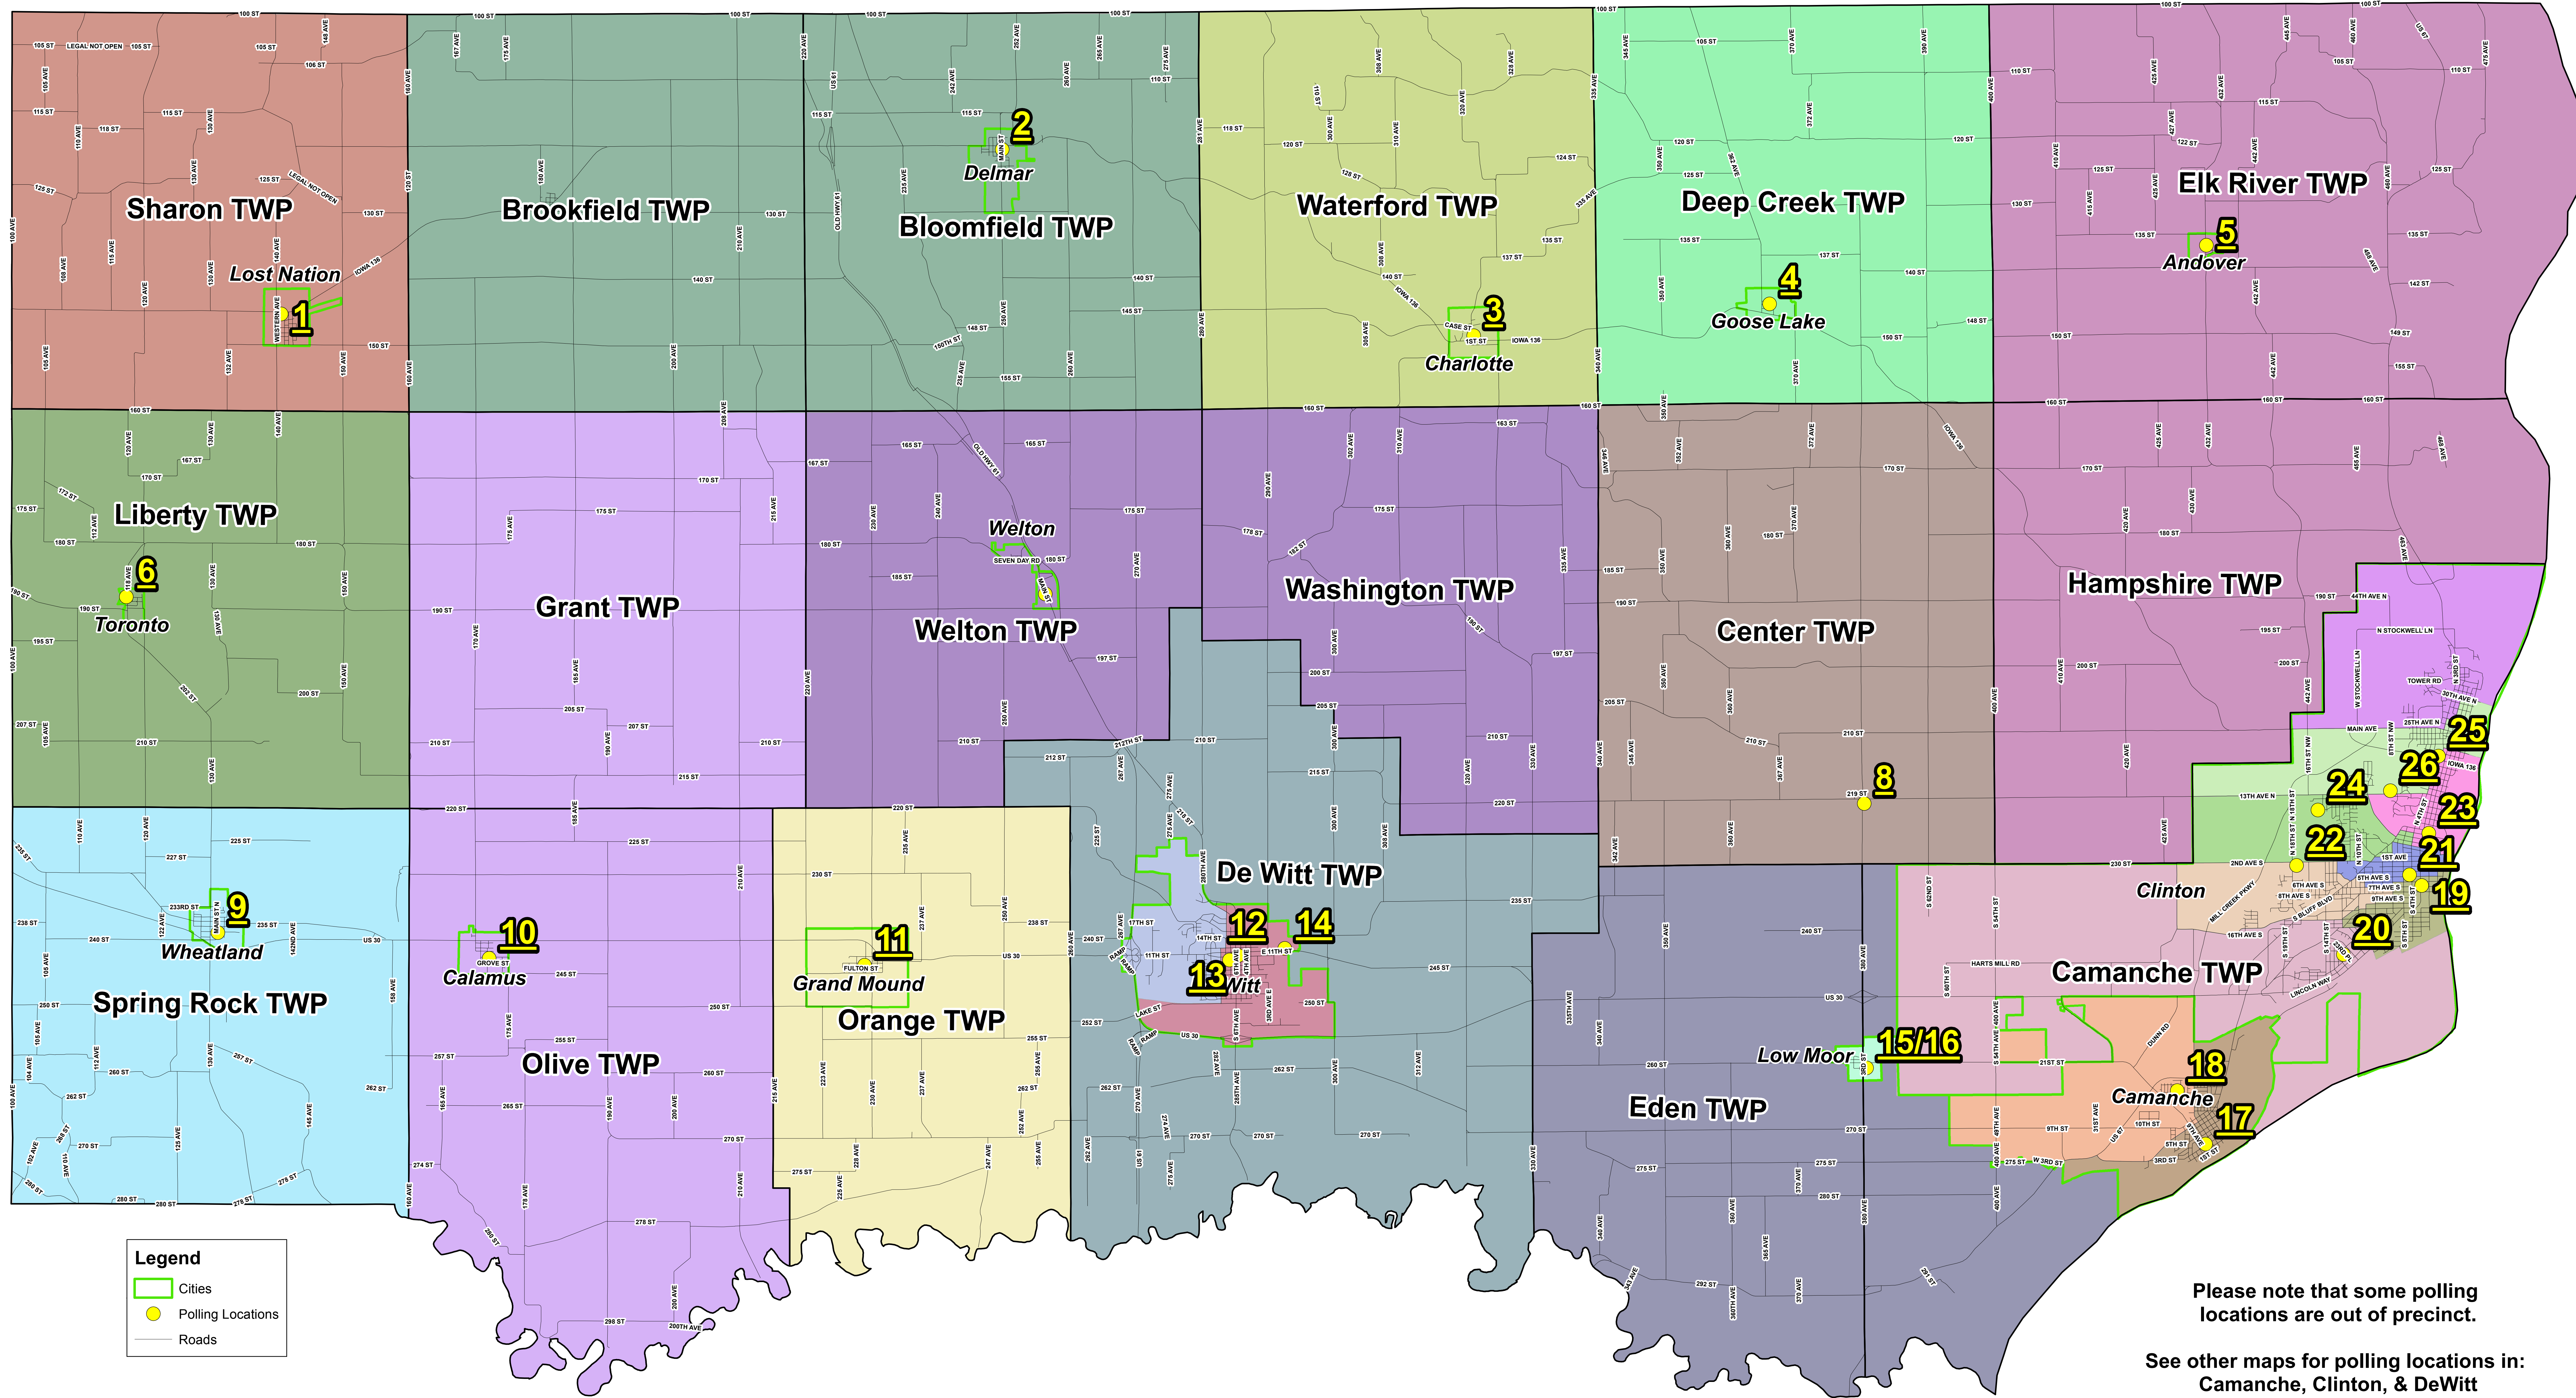

# Clinton County Polling Locations

Color	#	Areas Included	Polling Place Name	Polling Place Address
Red	1	Sharon TWP / Lost Nation	Sacred Heart Parish Hall	903 Main St. Lost Nation, IA
Green	2	Bloomfield TWP, Brookfield TWP, Delmar	Grossman Hall	309 N Main St. Delmar, IA
Light Green	3	Waterford TWP / Charlotte	Charlotte Fire Station	102 Charles St. Charlotte, IA
Light Blue	4	Deep Creek TWP / Goose Lake	Goose Lake City Hall	1 School Ln. Goose Lake, IA
Dark Green	5	Elk River TWP / Hampshire TWP / Andover	Andover Fire Station	1367 Washington St. Andover, IA
Light Purple	6	Liberty TWP / Toronto	Toronto Fire Station	200 Mill St. Toronto, IA
Dark Purple	7	Washington TWP / Welton TWP / Welton	Welton Fire Station	95 Main St. Welton, IA
Brown	8	Center TWP	Elvira Zion Lutheran Church	2207 380th Ave. Clinton, IA
Light Blue	9	Spring Rock TWP / Wheatland	Wheatland City Hall	205 Jefferson St. E. Wheatland, IA
Light Purple	10	Grant TWP / Olive TWP / Calamus	CALCO	201 Main St. Calamus, IA
Yellow	11	Orange TWP / Grand Mound	Grand Mound Community Center	510 Smith St. Grand Mound, IA
Dark Blue	12	DeWitt 1st Precinct	DeWitt Community Center	512 10th St. DeWitt, IA
Light Blue	13	DeWitt 2nd Precinct	American Legion Post 238	704 9th St. DeWitt, IA