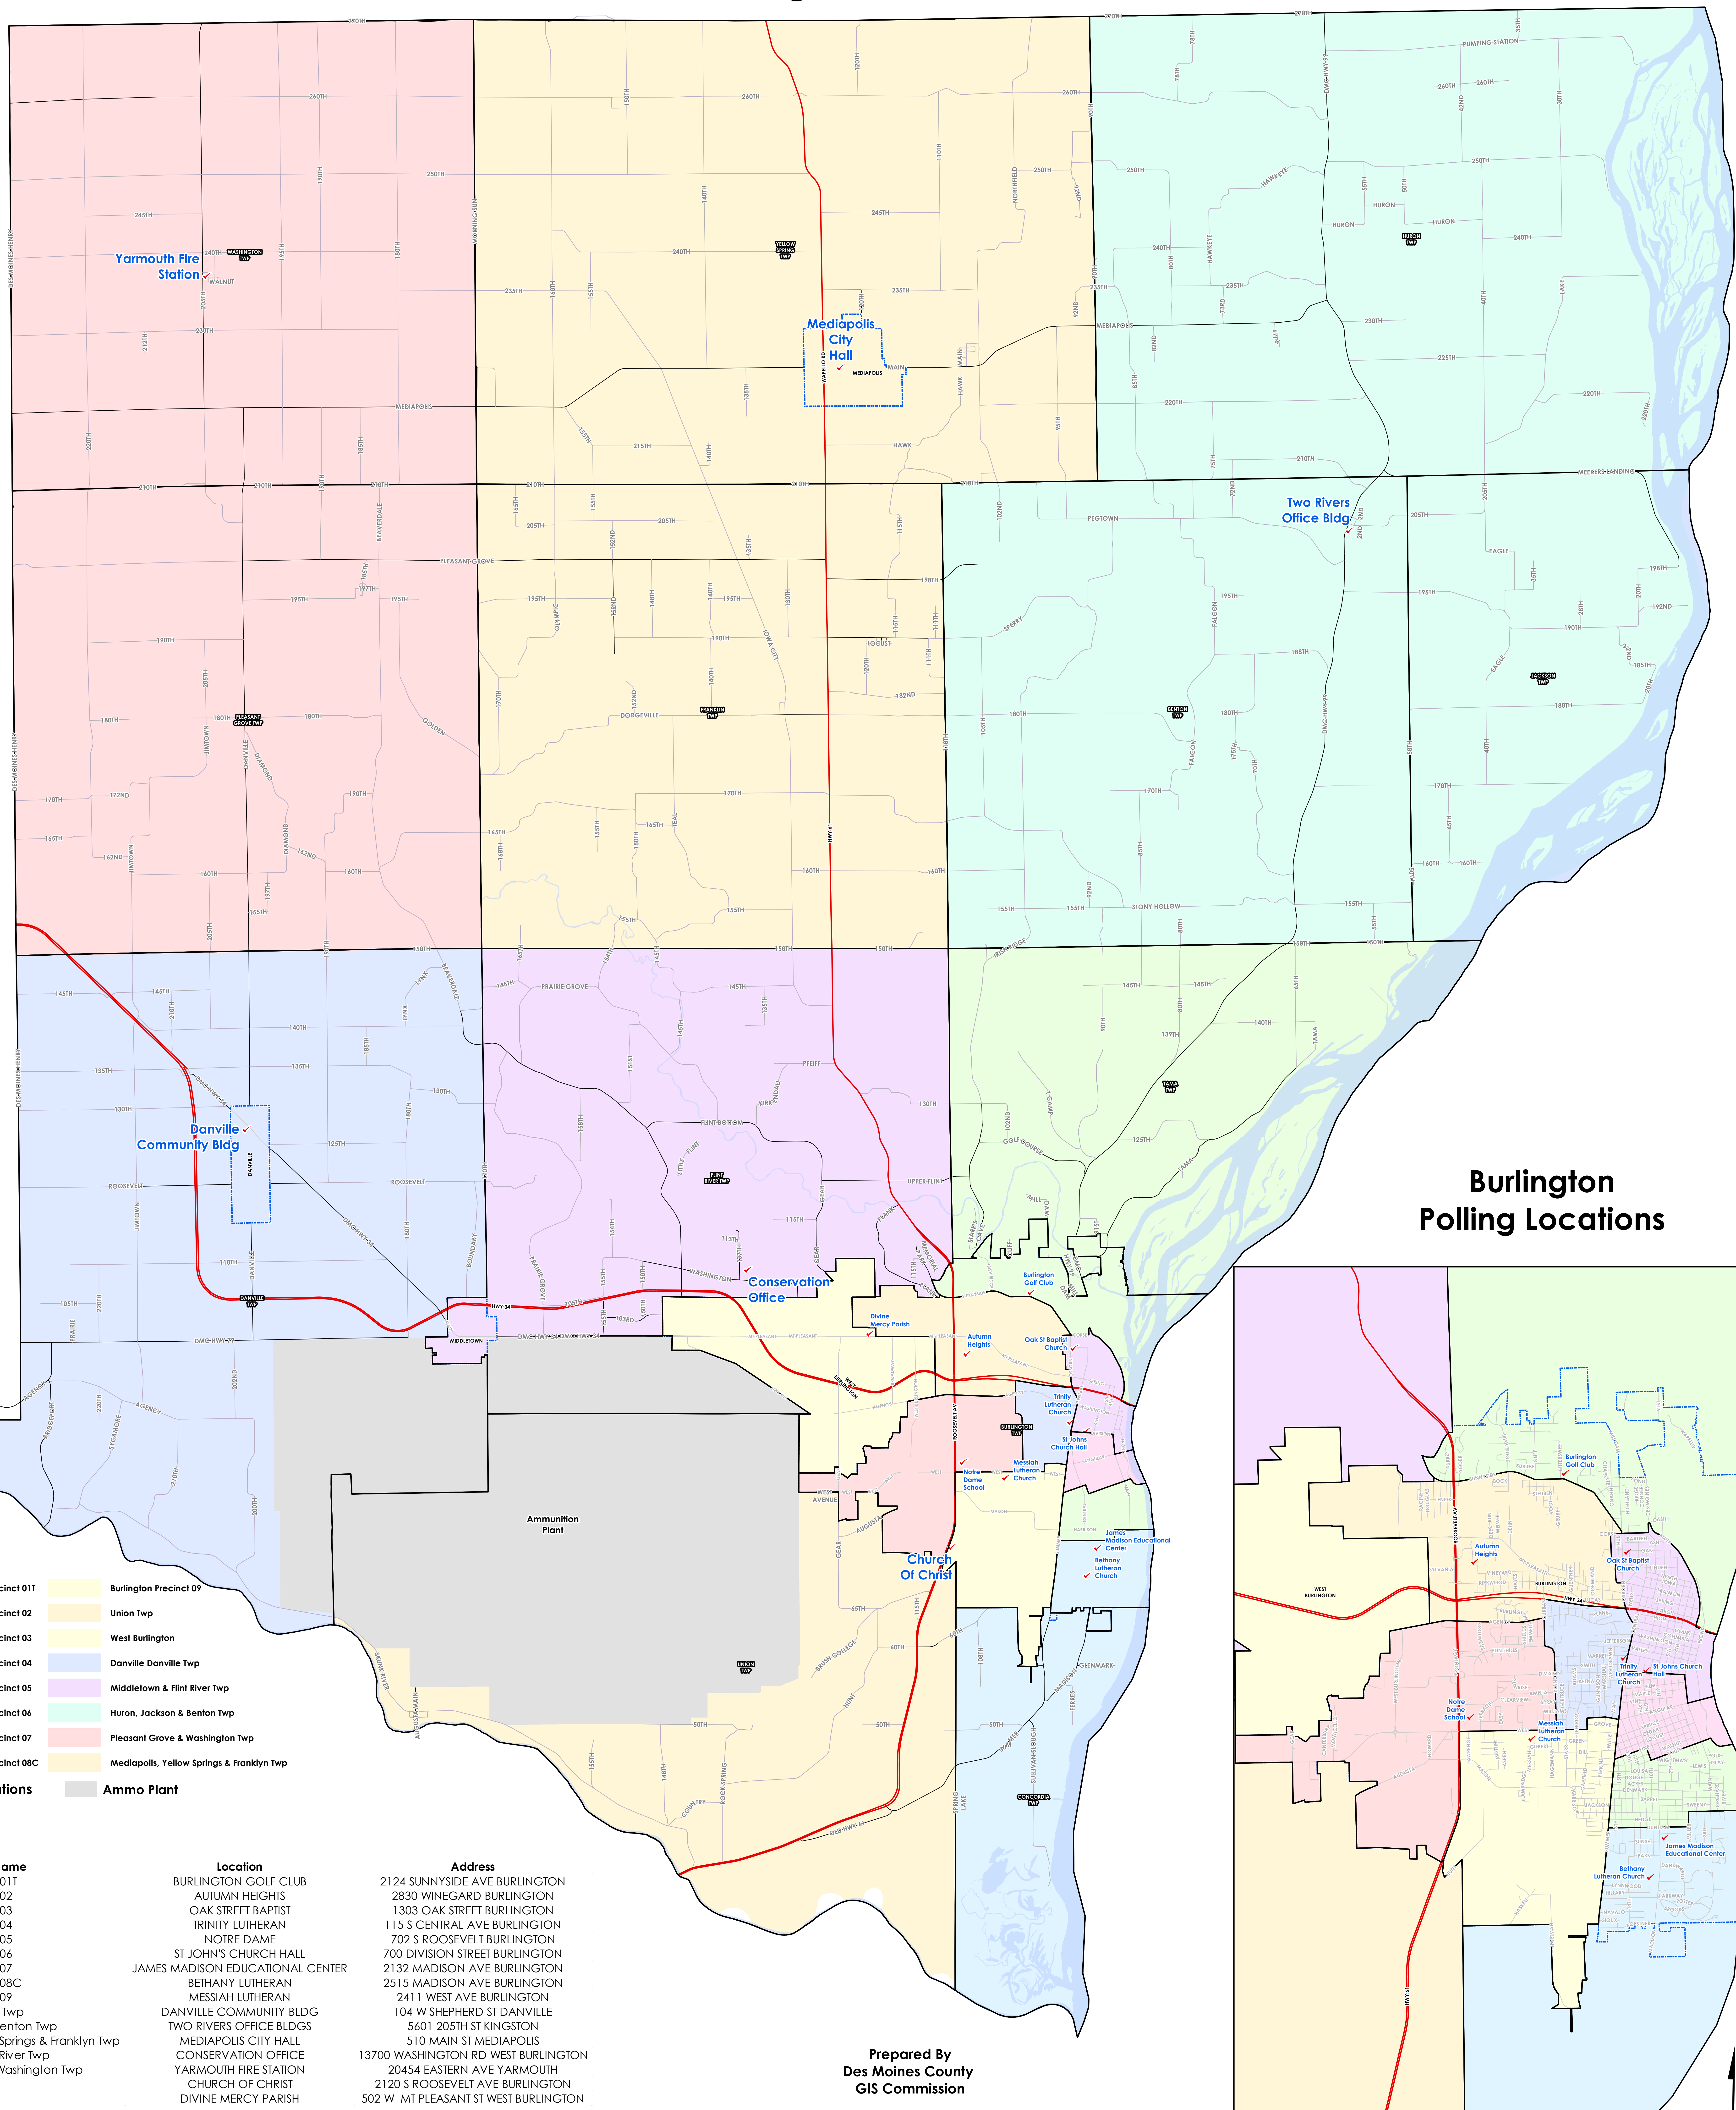

# Des Moines County Polling Locations

## Burlington Polling Locations

- Legend**
- Burlington Precinct 01T
  - Burlington Precinct 02
  - Burlington Precinct 03
  - Burlington Precinct 04
  - Burlington Precinct 05
  - Burlington Precinct 06
  - Burlington Precinct 07
  - Burlington Precinct 08C
  - Burlington Precinct 09
  - Union Twp
  - West Burlington
  - Danville Danville Twp
  - Middletown & Flint River Twp
  - Huron, Jackson & Benton Twp
  - Pleasant Grove & Washington Twp
  - Mediapolis, Yellow Springs & Franklyn Twp
  - Ammo Plant
  - ✓ Polling Locations

Prepared By  
Des Moines County  
GIS Commission