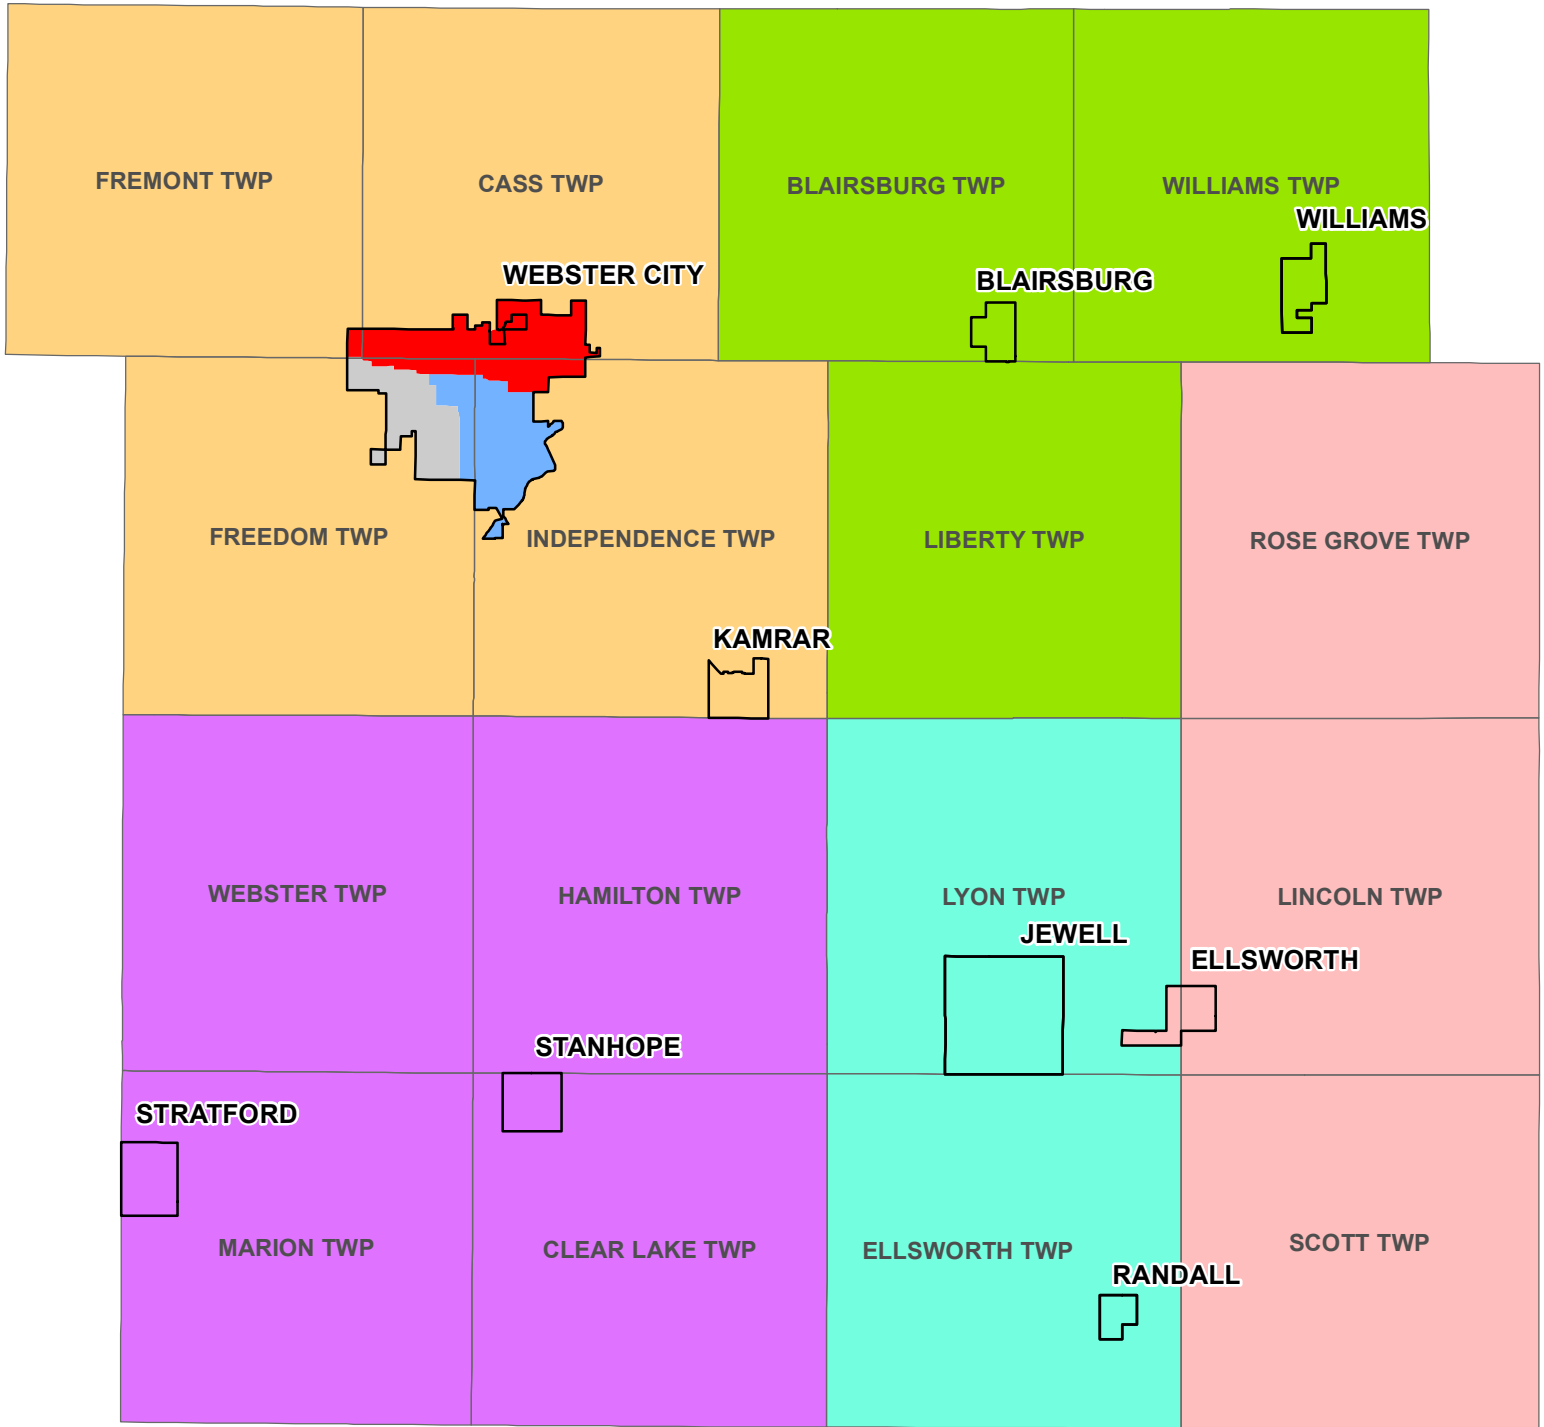

Hamilton County General & Primary Election Precincts

Hamilton County GIS Office
Hamilton County, Iowa

- | | | | |
|---|------------|---|----------------|
|  | Precinct 1 |  | Precinct 5 |
|  | Precinct 2 |  | Webster City 1 |
|  | Precinct 3 |  | Webster City 2 |
|  | Precinct 4 |  | Webster City 3 |

 City Limits

Date: 9/16/2015