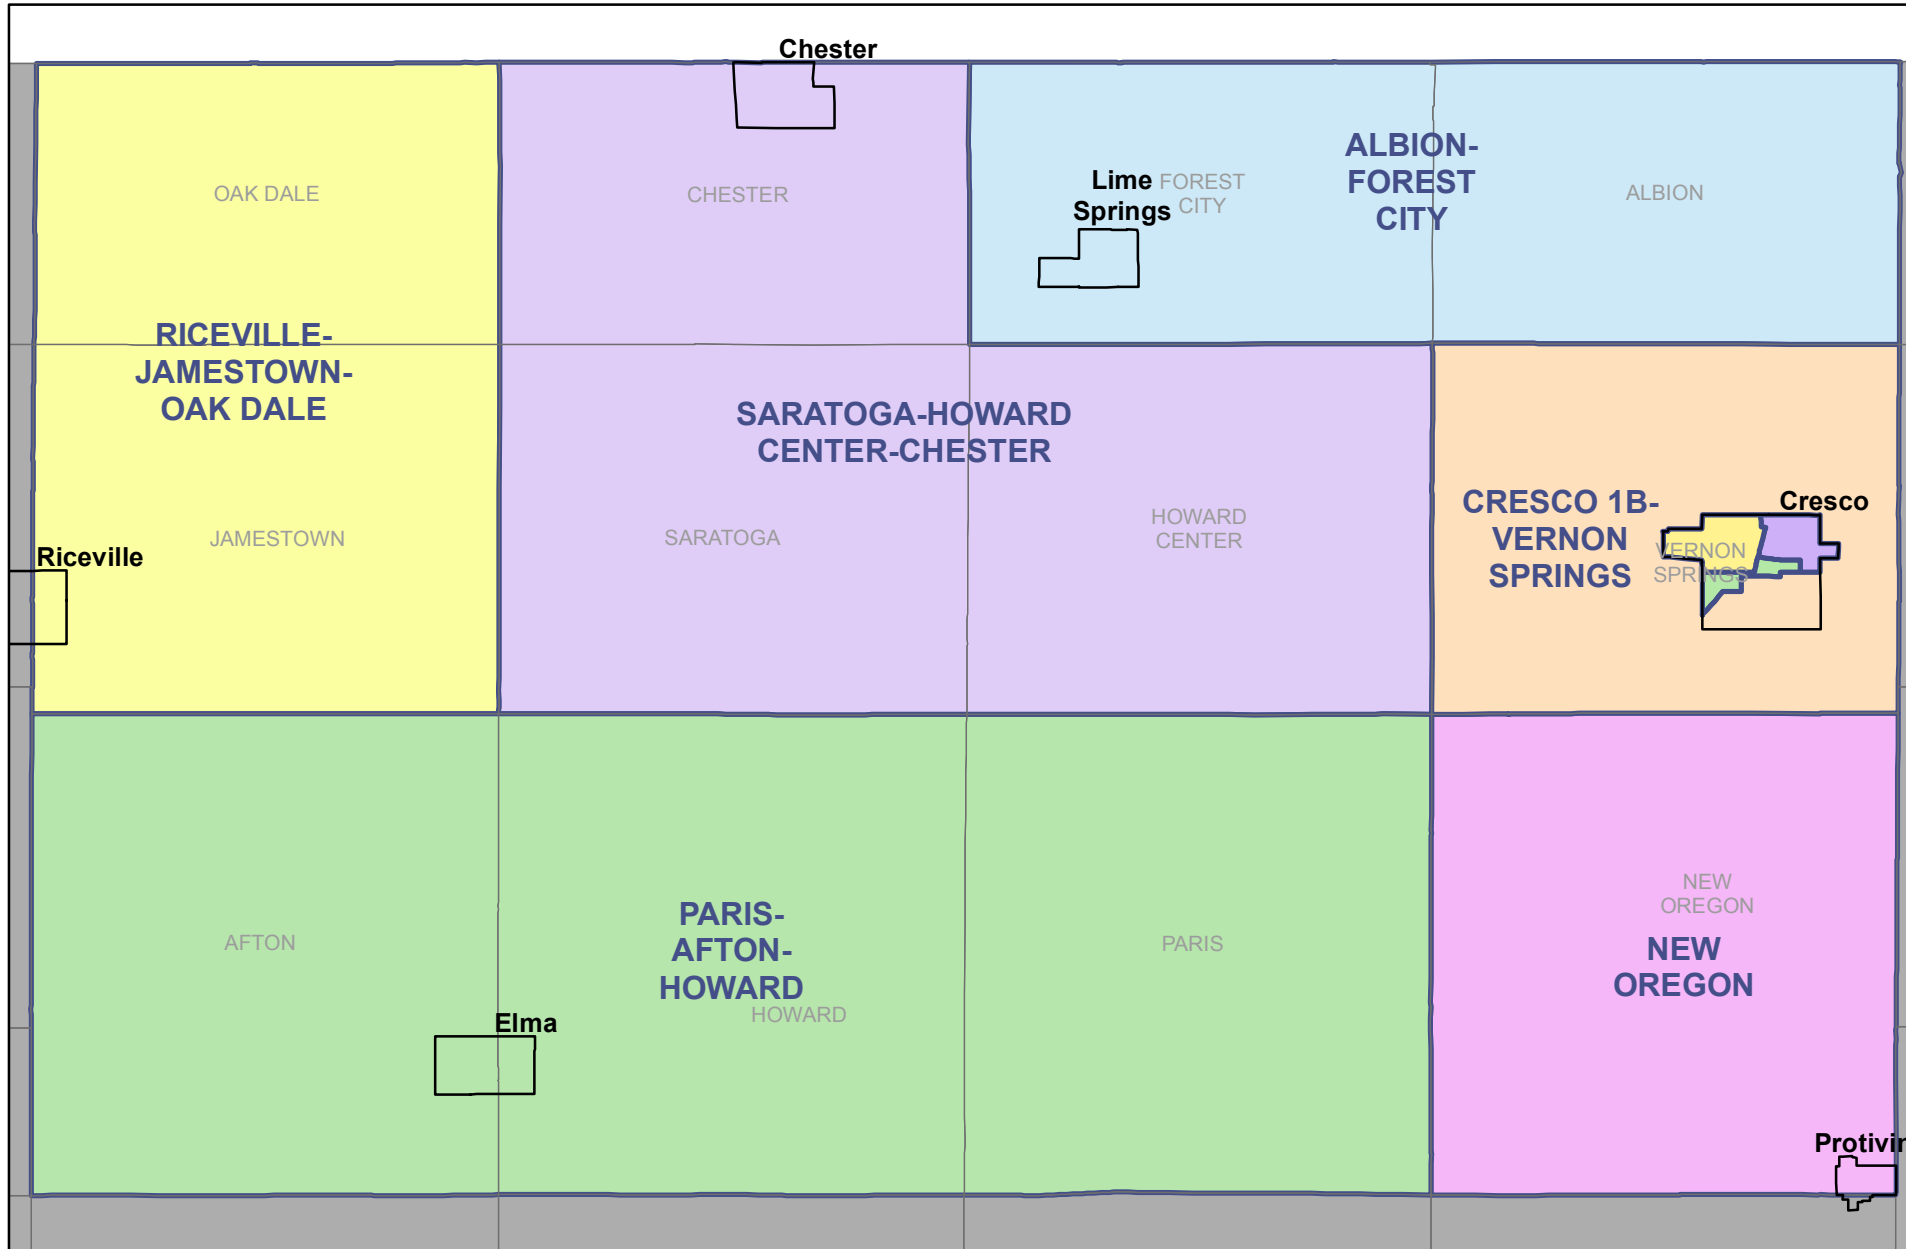

# Howard County Precinct Map

City of Cresco Inset Map

	City
	Township
	Precinct (shaded areas)

This map was prepared by the Secretary of State's office based on 2010 federal decennial Census Bureau boundary information and the city and county reprecincting plans approved by the Secretary of State's office. This map became effective January 15, 2012. Political subdivision boundaries may differ from those reflected here for a number of reasons. Check with the county auditor or city clerk for official precinct information.