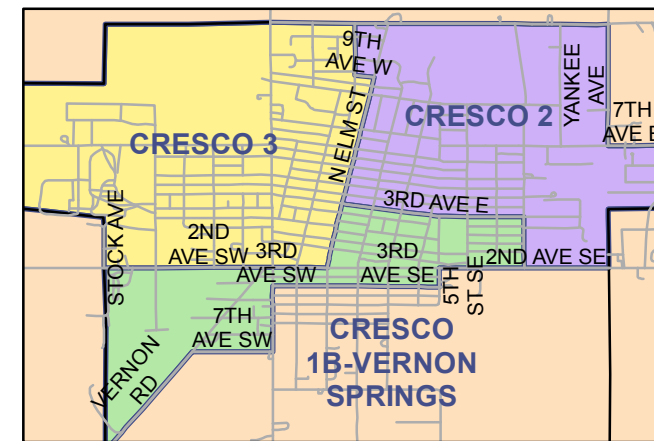

# Howard County Precinct Map

City of Cresco Inset Map

	City
	Township
	Precinct (shaded areas)

This map was prepared by the Secretary of State's office based on 2010 federal decennial Census Bureau boundary information and the city and county reprecincting plans approved by the Secretary of State's office. This map became effective January 15, 2012. Political subdivision boundaries may differ from those reflected here for a number of reasons. Check with the county auditor or city clerk for official precinct information.