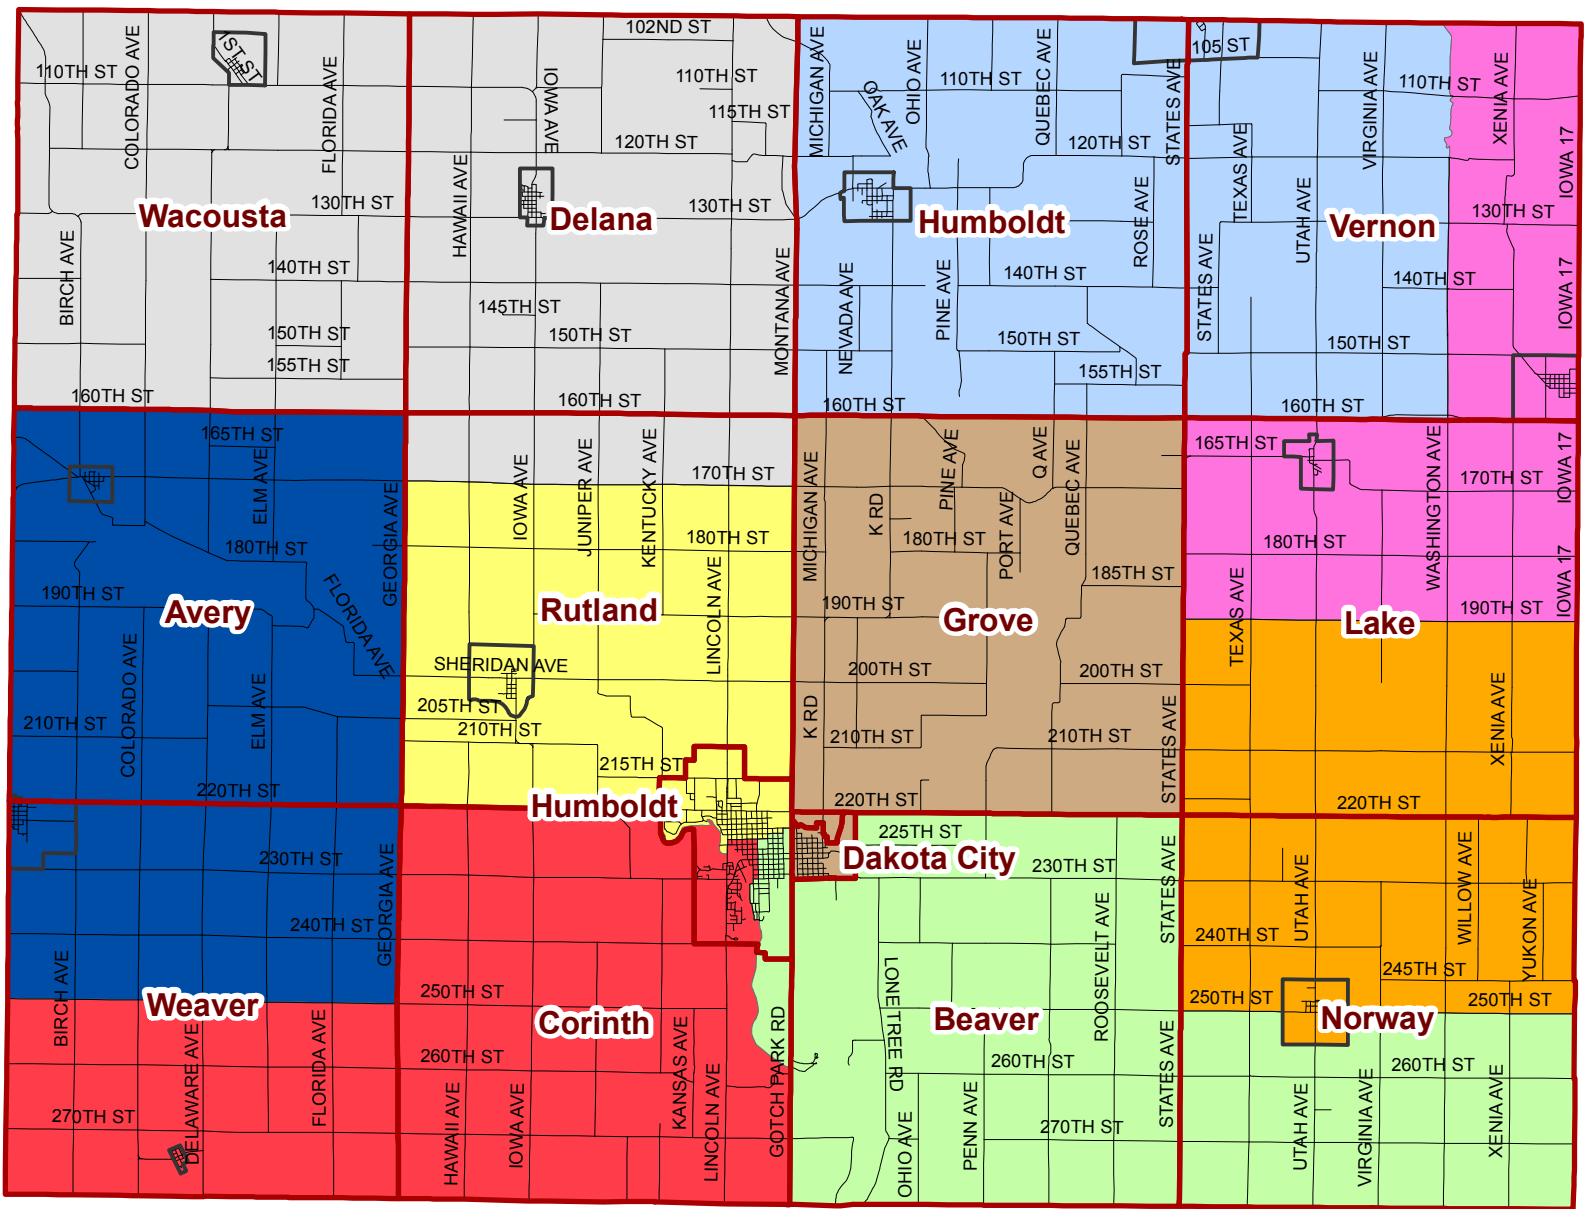

# Humboldt County Precincts

- |                                   |                                     |                                    |                     |
|-----------------------------------|-------------------------------------|------------------------------------|---------------------|
| Avery - North Weaver              | North Lake - East Vernon            | Humboldt 2 - Beaver - South Norway | Township Boundaries |
| Delana - Wacousta - North Rutland | Dakota City - Grove                 | Humboldt 3 - South Rutland         | City Boundaries     |
| Humboldt - West Vernon            | Humboldt 1 - Corinth - South Weaver | South Lake - North Norway          | Iowa Roads          |