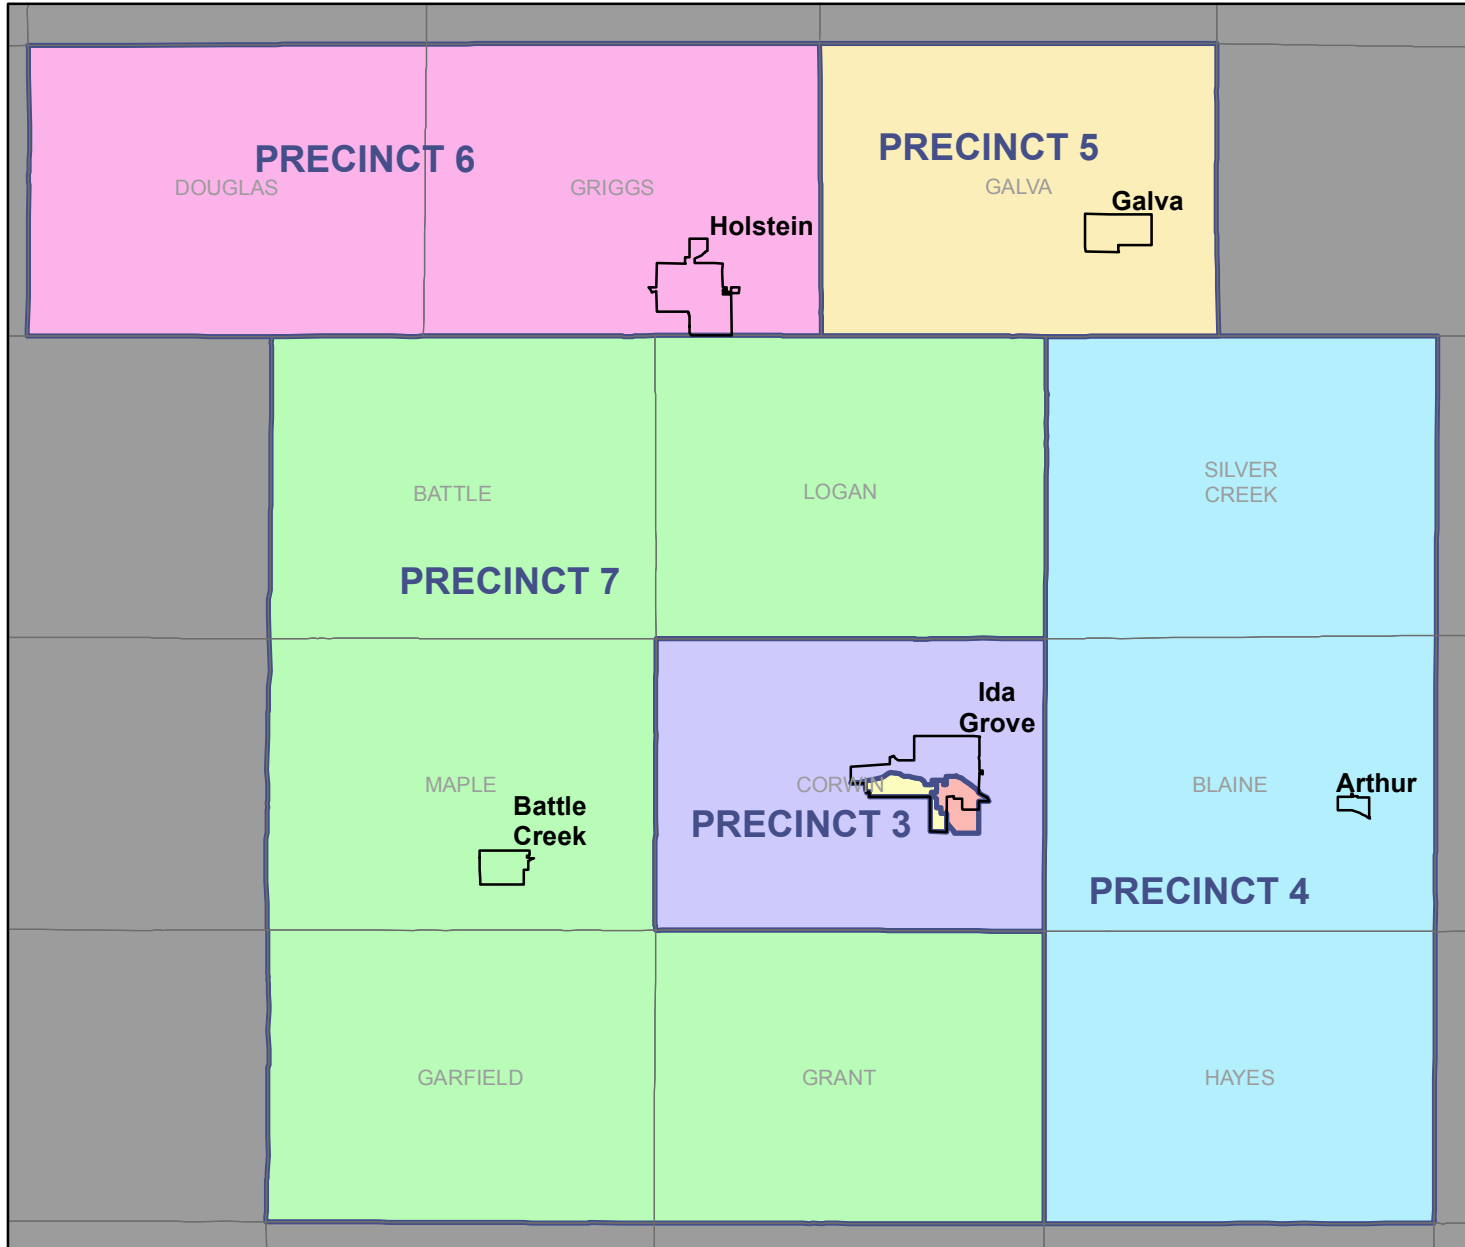

Ida County Precinct Map

City of Ida Grove Inset Map

This map was prepared by the Secretary of State's office based on 2010 federal decennial Census Bureau boundary information and the city and county reprecincting plans approved by the Secretary of State's office. This map became effective January 15, 2012. Political subdivision boundaries may differ from those reflected here for a number of reasons. Check with the county auditor or city clerk for official precinct information.