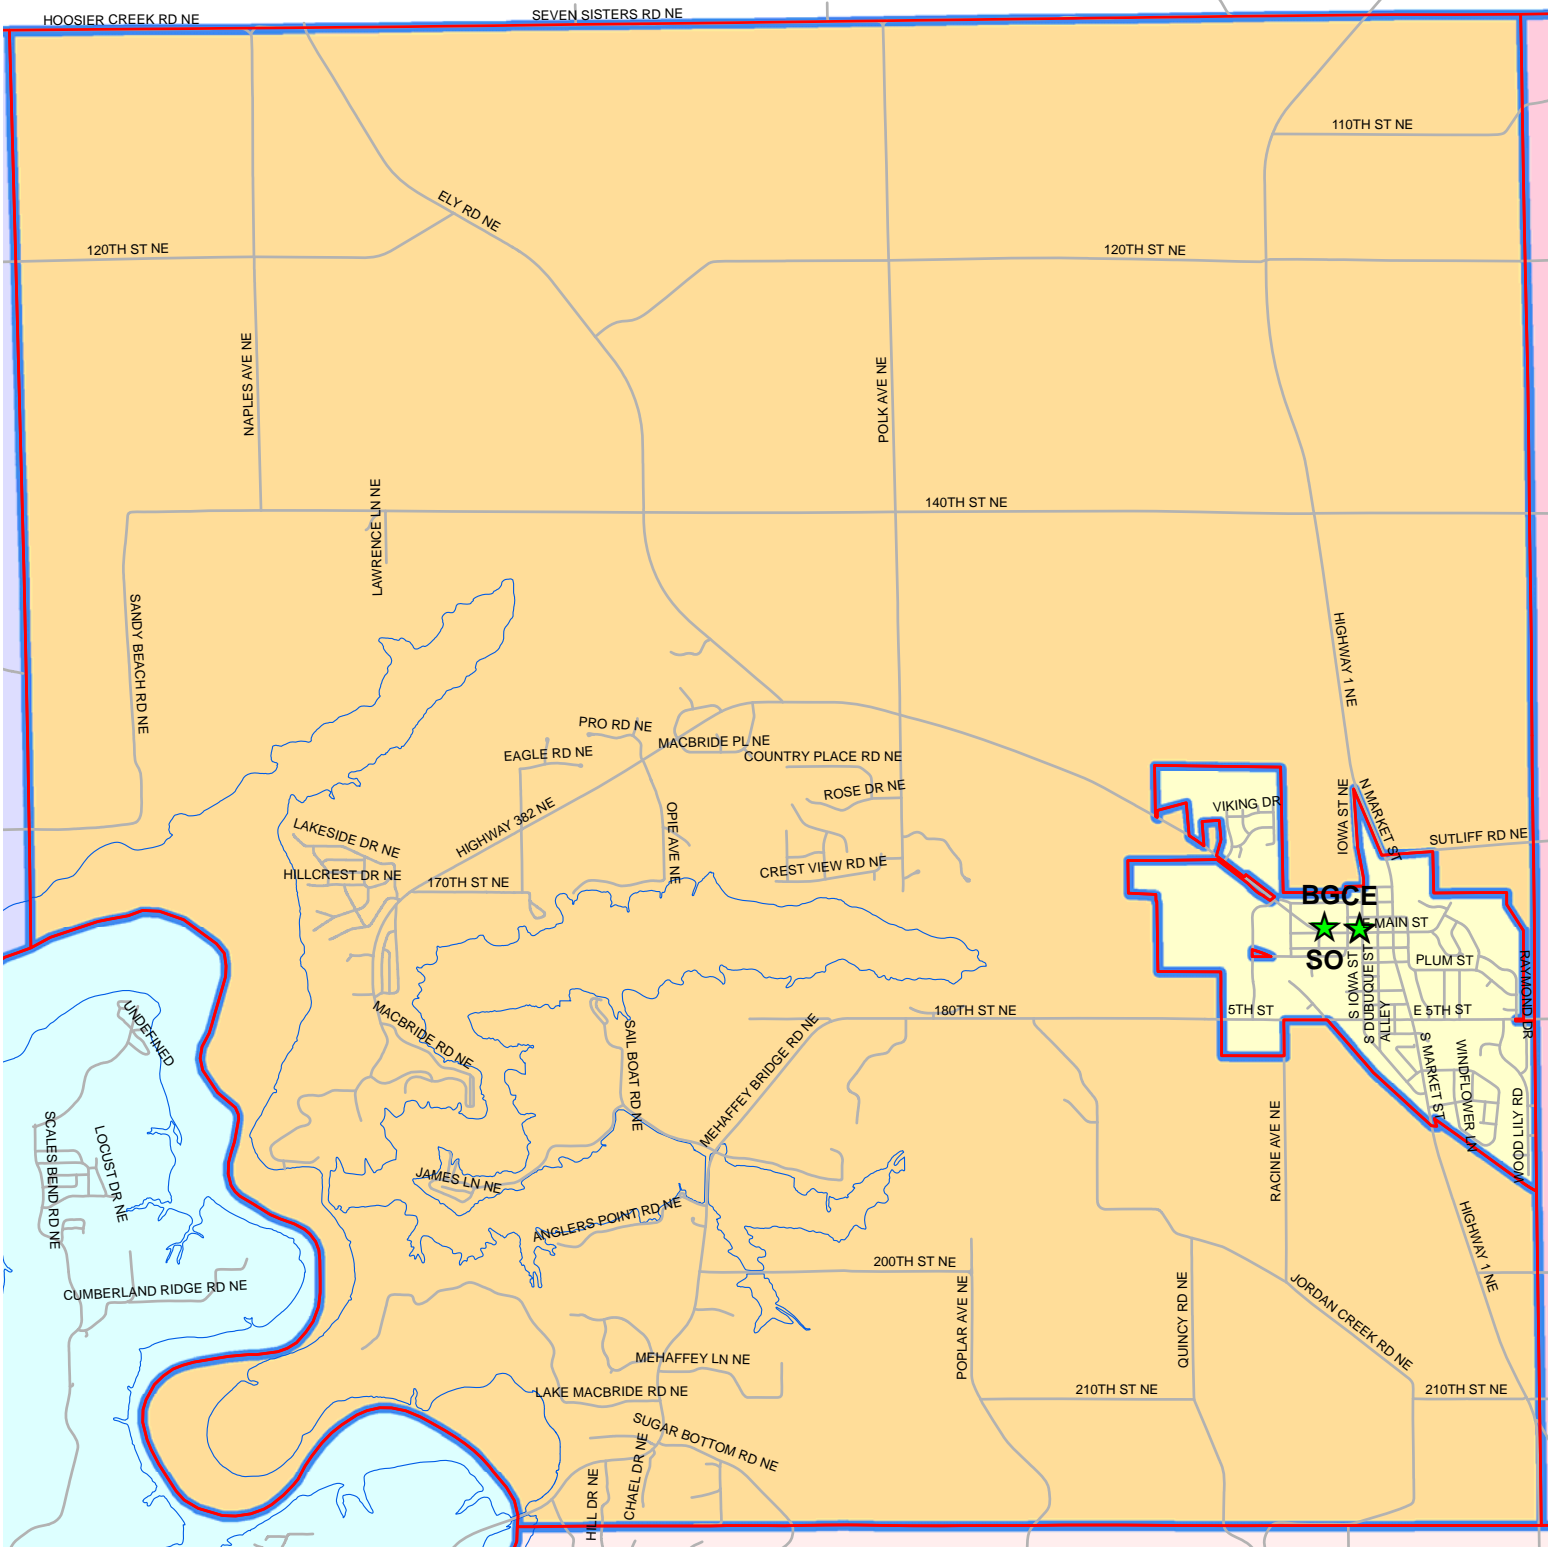

BIG GROVE PRECINCT

Vote at: **SOLOM PUBLIC LIBRARY, 320 W MAIN ST**

Produced by Johnson County Auditor's Office
7/17/2015

Legend

- ★ Polling Sites
- City & Township Boundaries
- Roads & Streets
- Precinct Boundaries