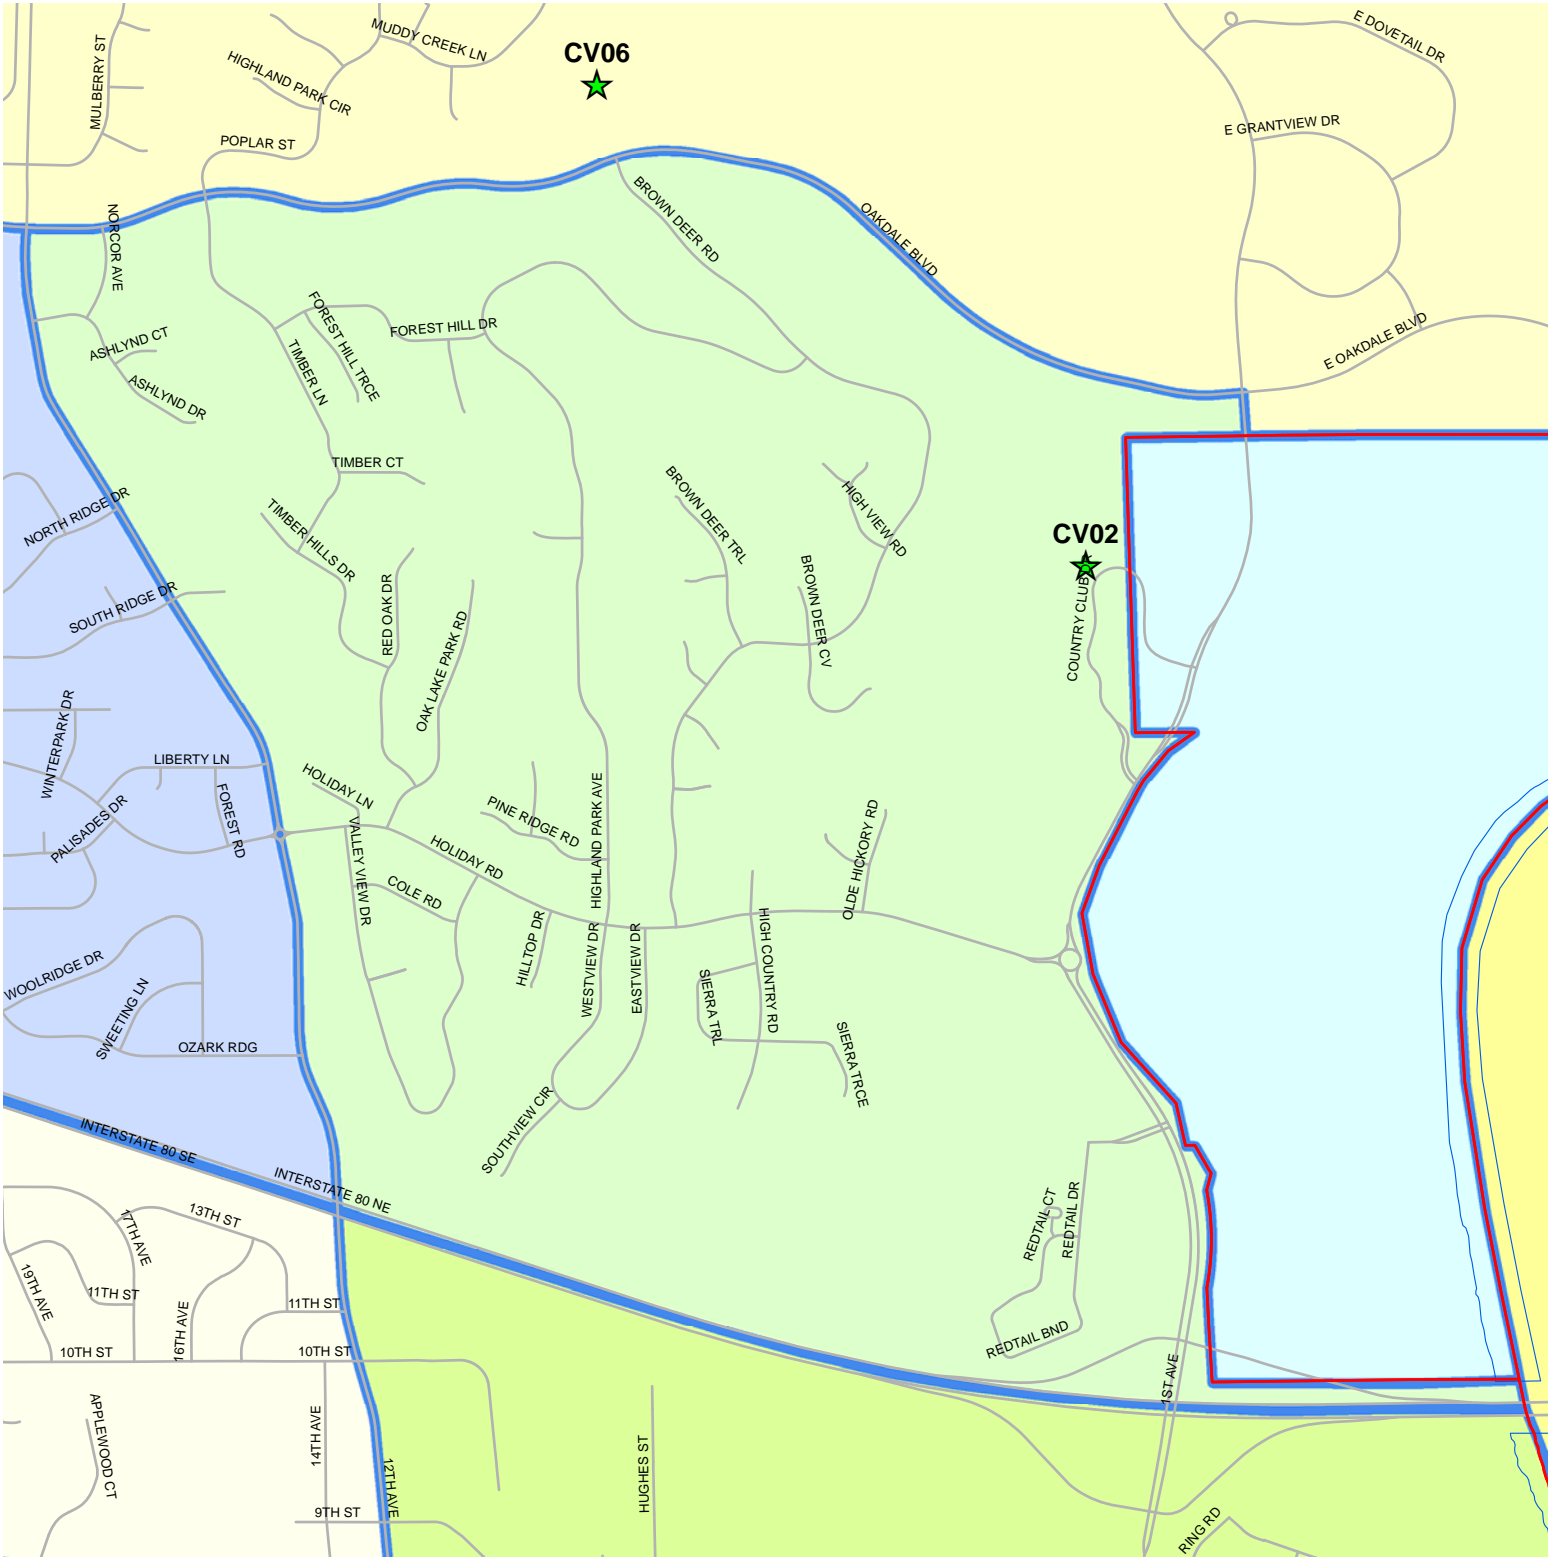

CORALVILLE 02 PRECINCT

Vote at: BROWN DEER GOLF COURSE CLUBHOUSE, 1900 COUNTRY CLUB DR

Legend	
	Polling Sites
	City & Township Boundaries
	Roads & Streets
	Precinct Boundaries