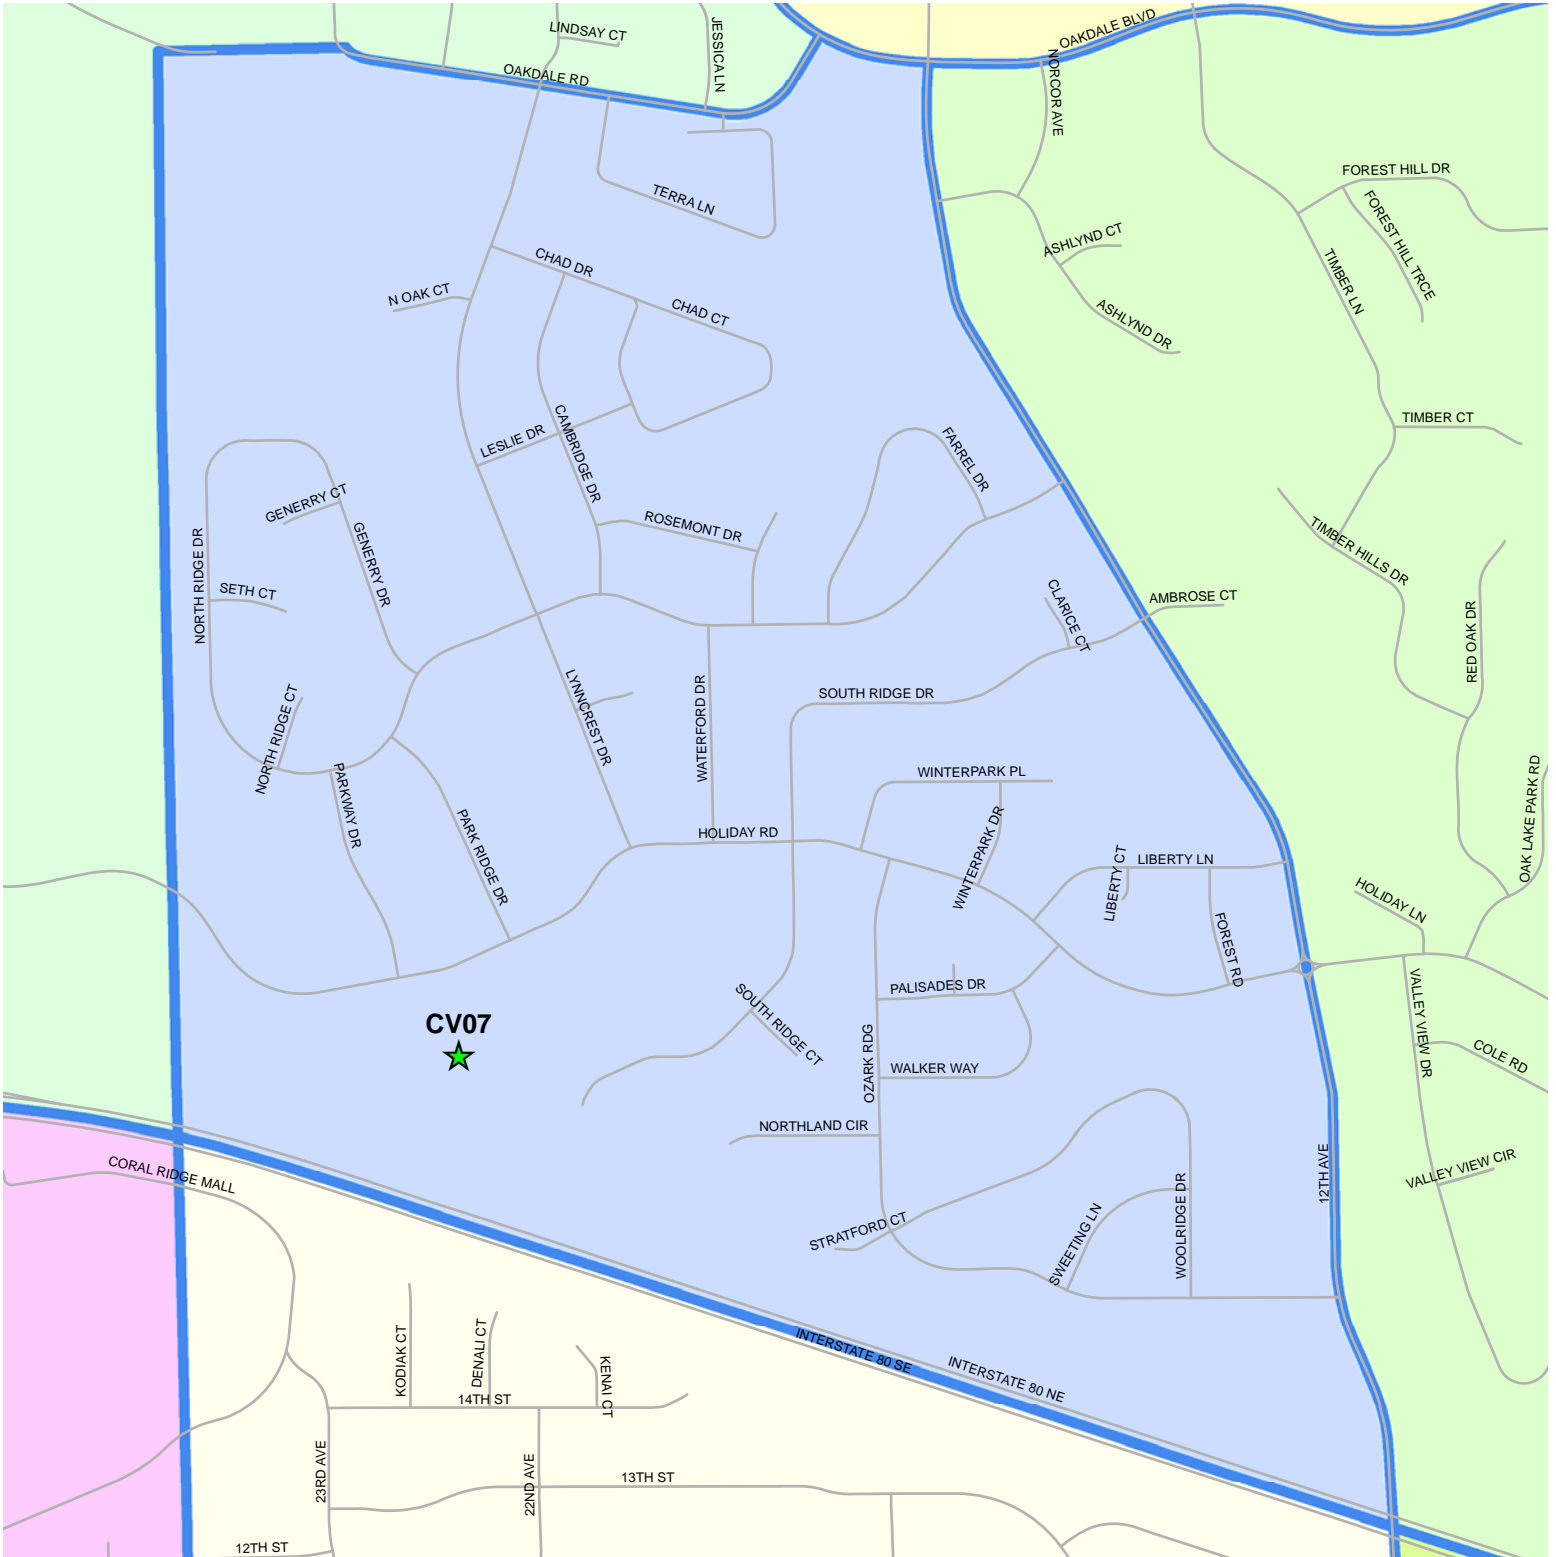

CORALVILLE 07 PRECINCT

Vote at: NORTH RIDGE PAVILLION, 2250 HOLIDAY RD

Legend	
	Polling Sites
	City & Township Boundaries
	Roads & Streets
	Precinct Boundaries