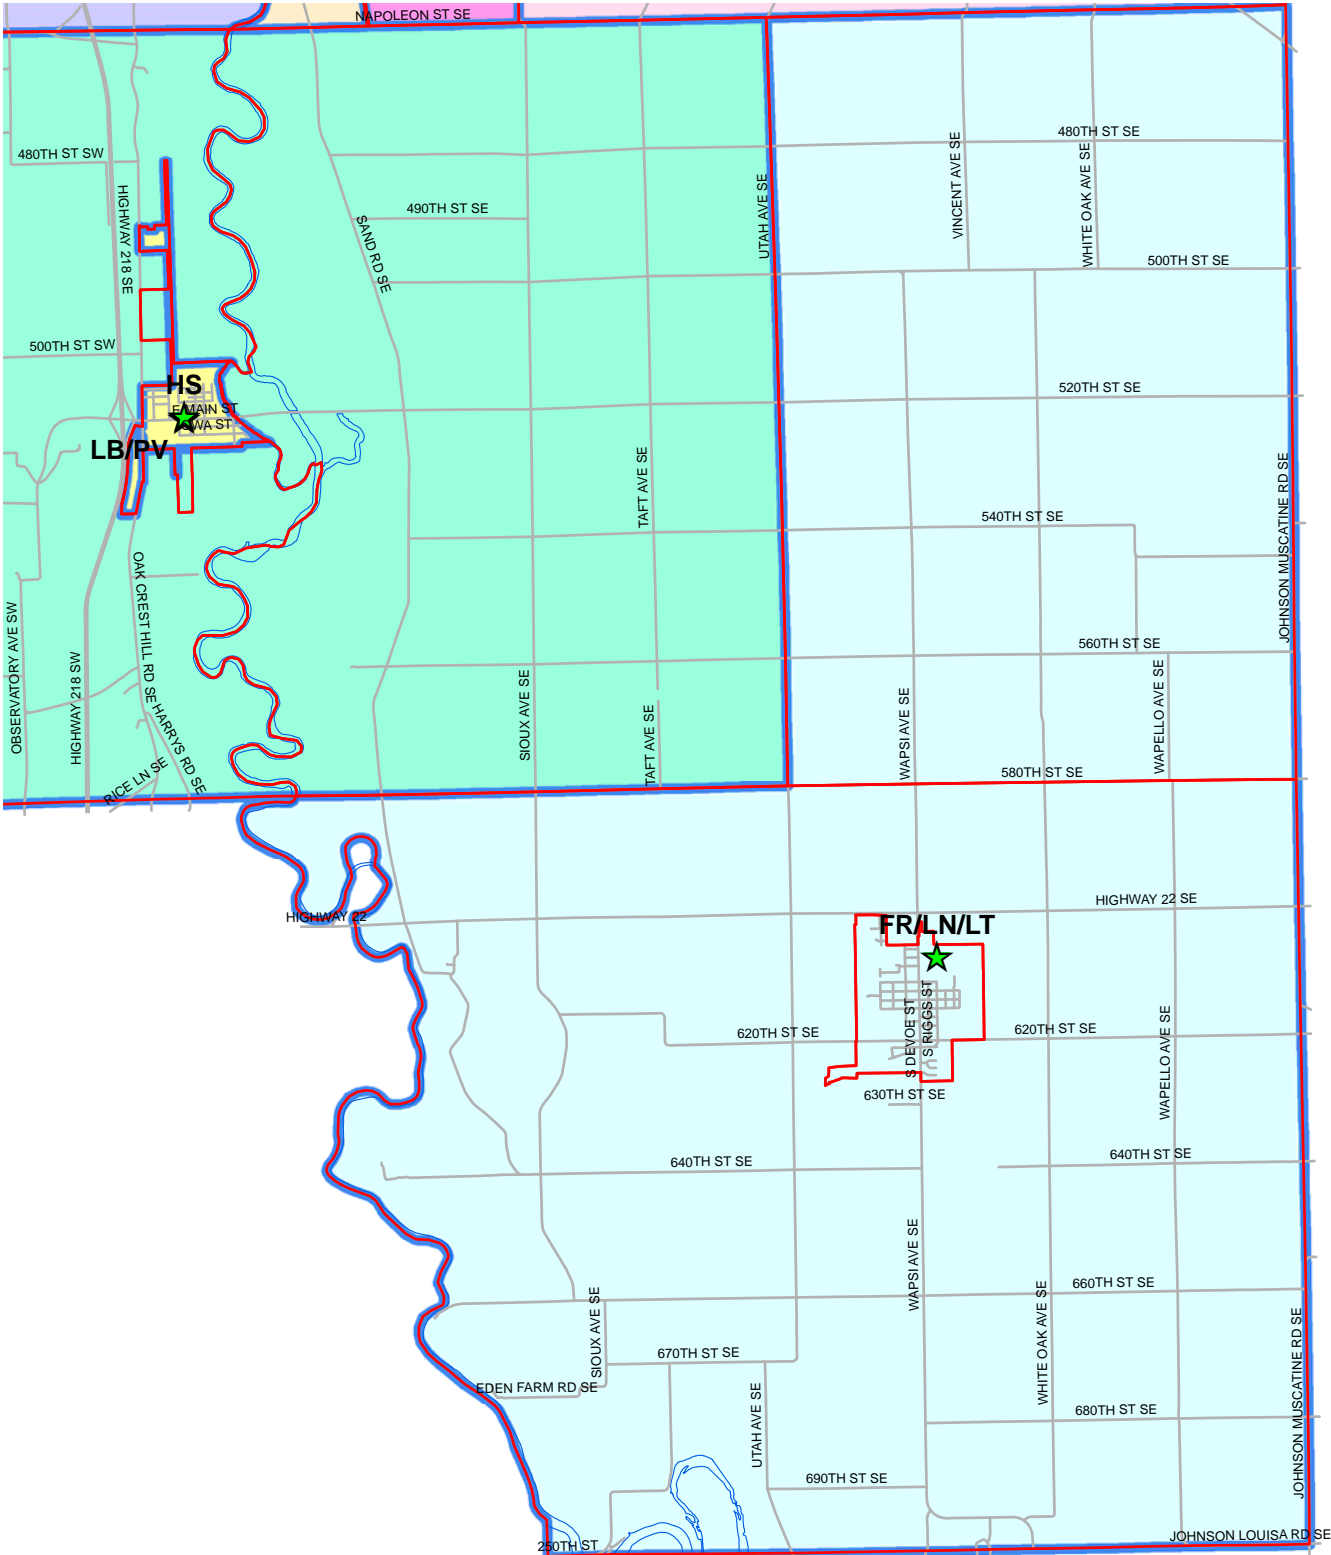

# FREMONT-LINCOLN-LONE TREE PRECINCT

Vote at: LONE TREE AMERICAN LEGION, 300 N. DEVOE ST.

**Legend**

-  Polling Sites
-  City & Township Boundaries
-  Roads & Streets
-  Precinct Boundaries