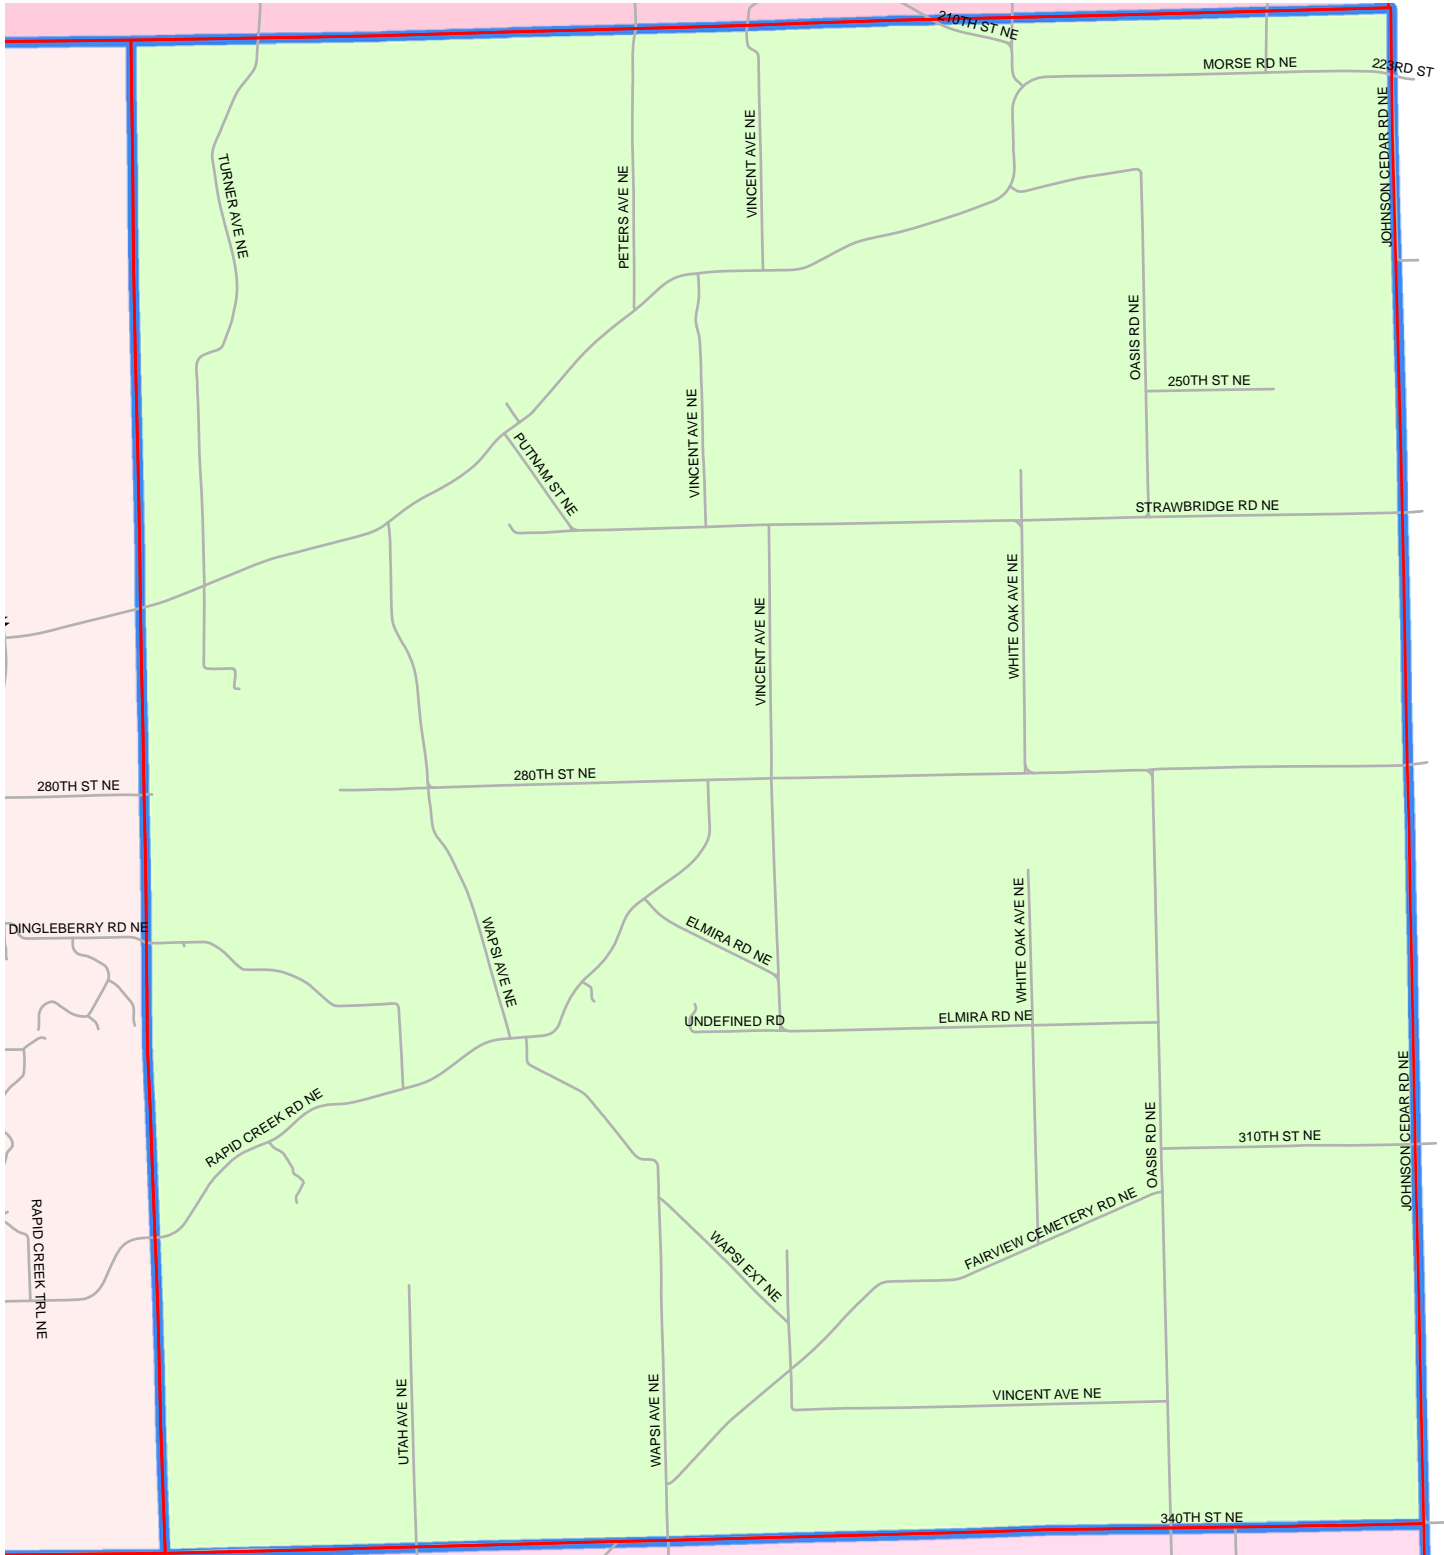

GRAHAM PRECINCT

Vote at: CELEBRATION FARM, 4696 ROBIN WOODS LN NE

Produced by Johnson County Auditor's Office
7/17/2015

Legend

- ★ Polling Sites
- City & Township Boundaries
- Roads & Streets
- Precinct Boundaries