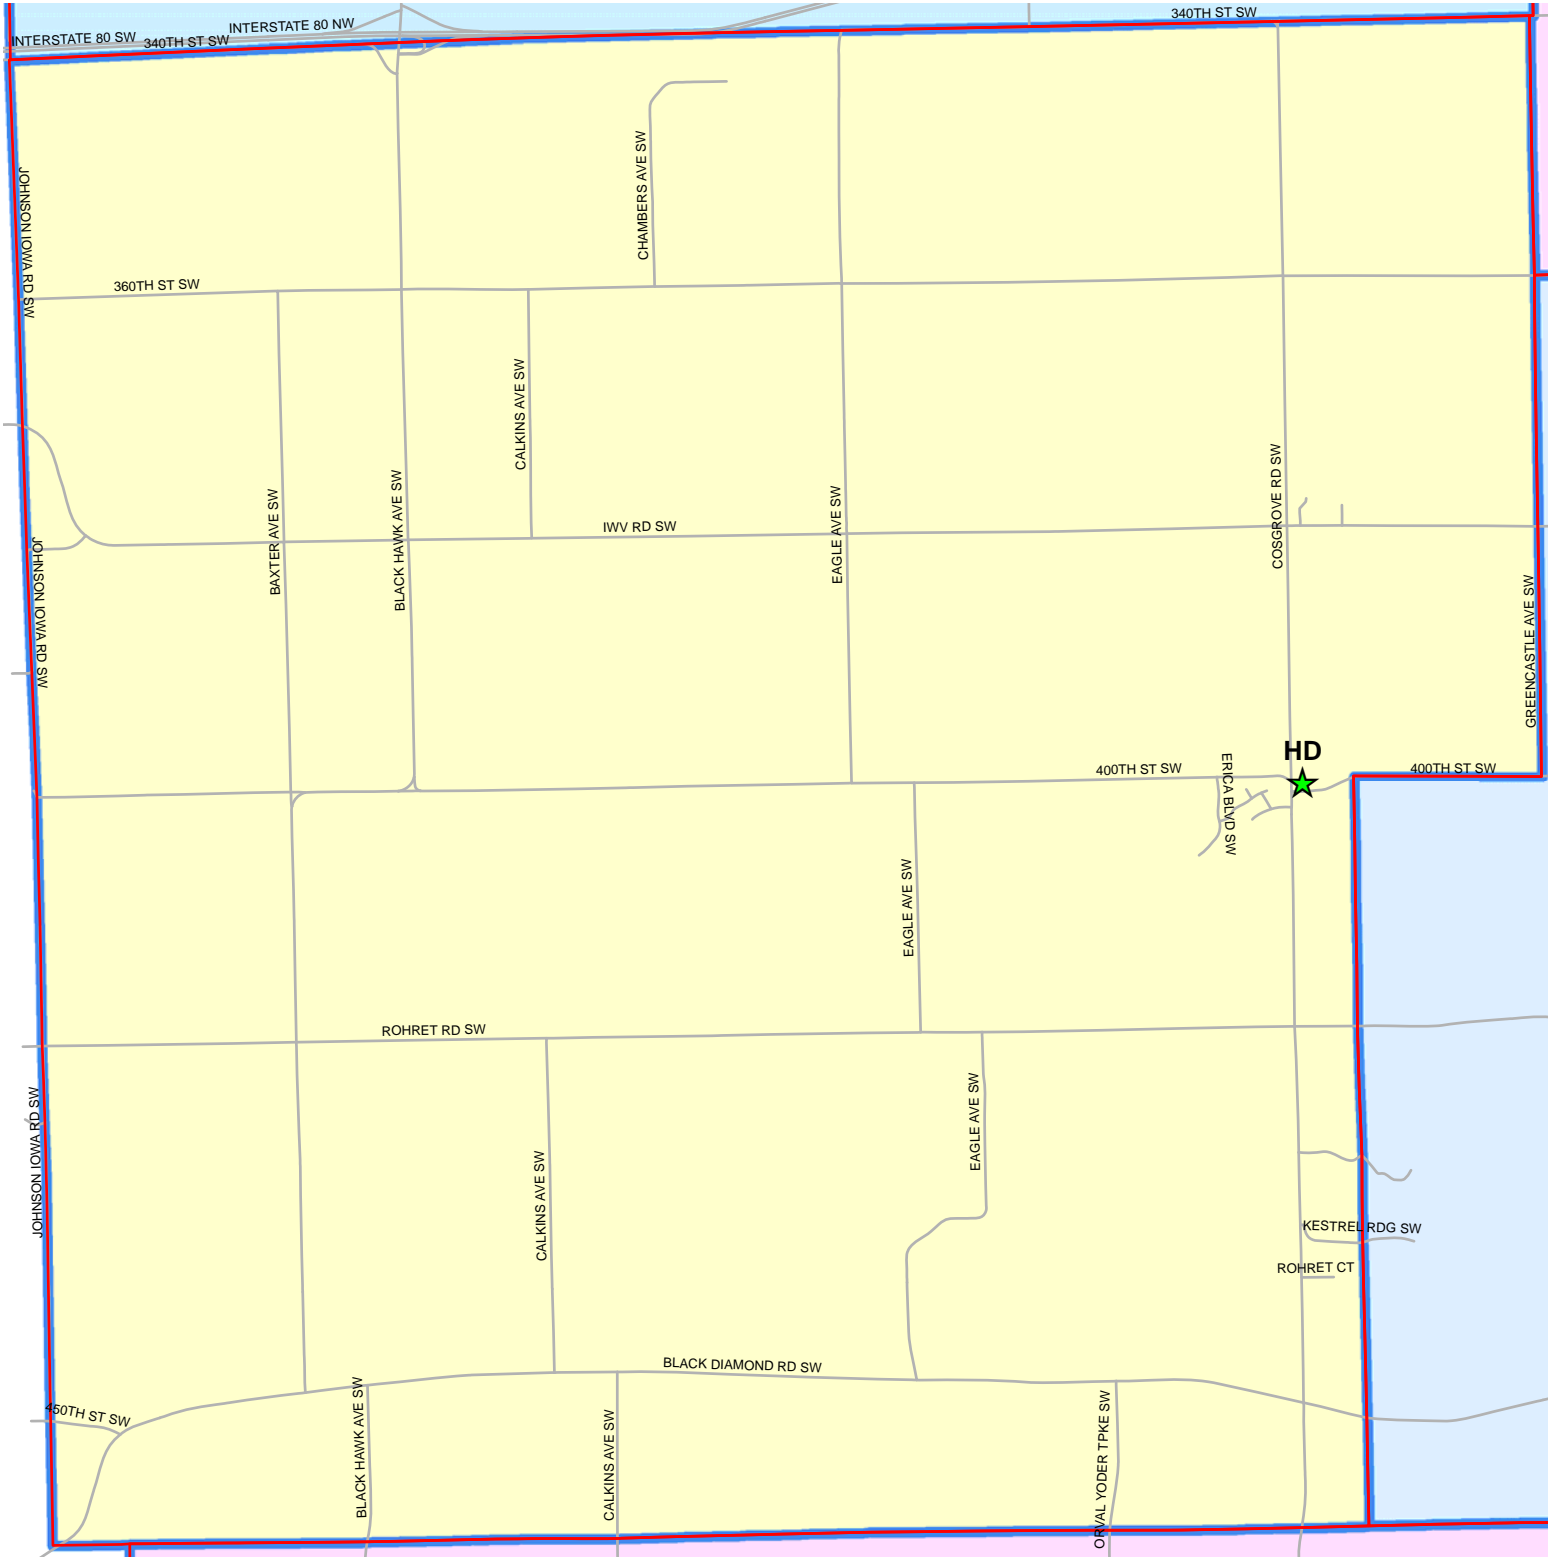

# HARDIN PRECINCT

Vote at: ST. PETER'S HALL, 2003 400TH ST SW

**Legend**

- Polling Sites
- City & Township Boundaries
- Roads & Streets
- Precinct Boundaries