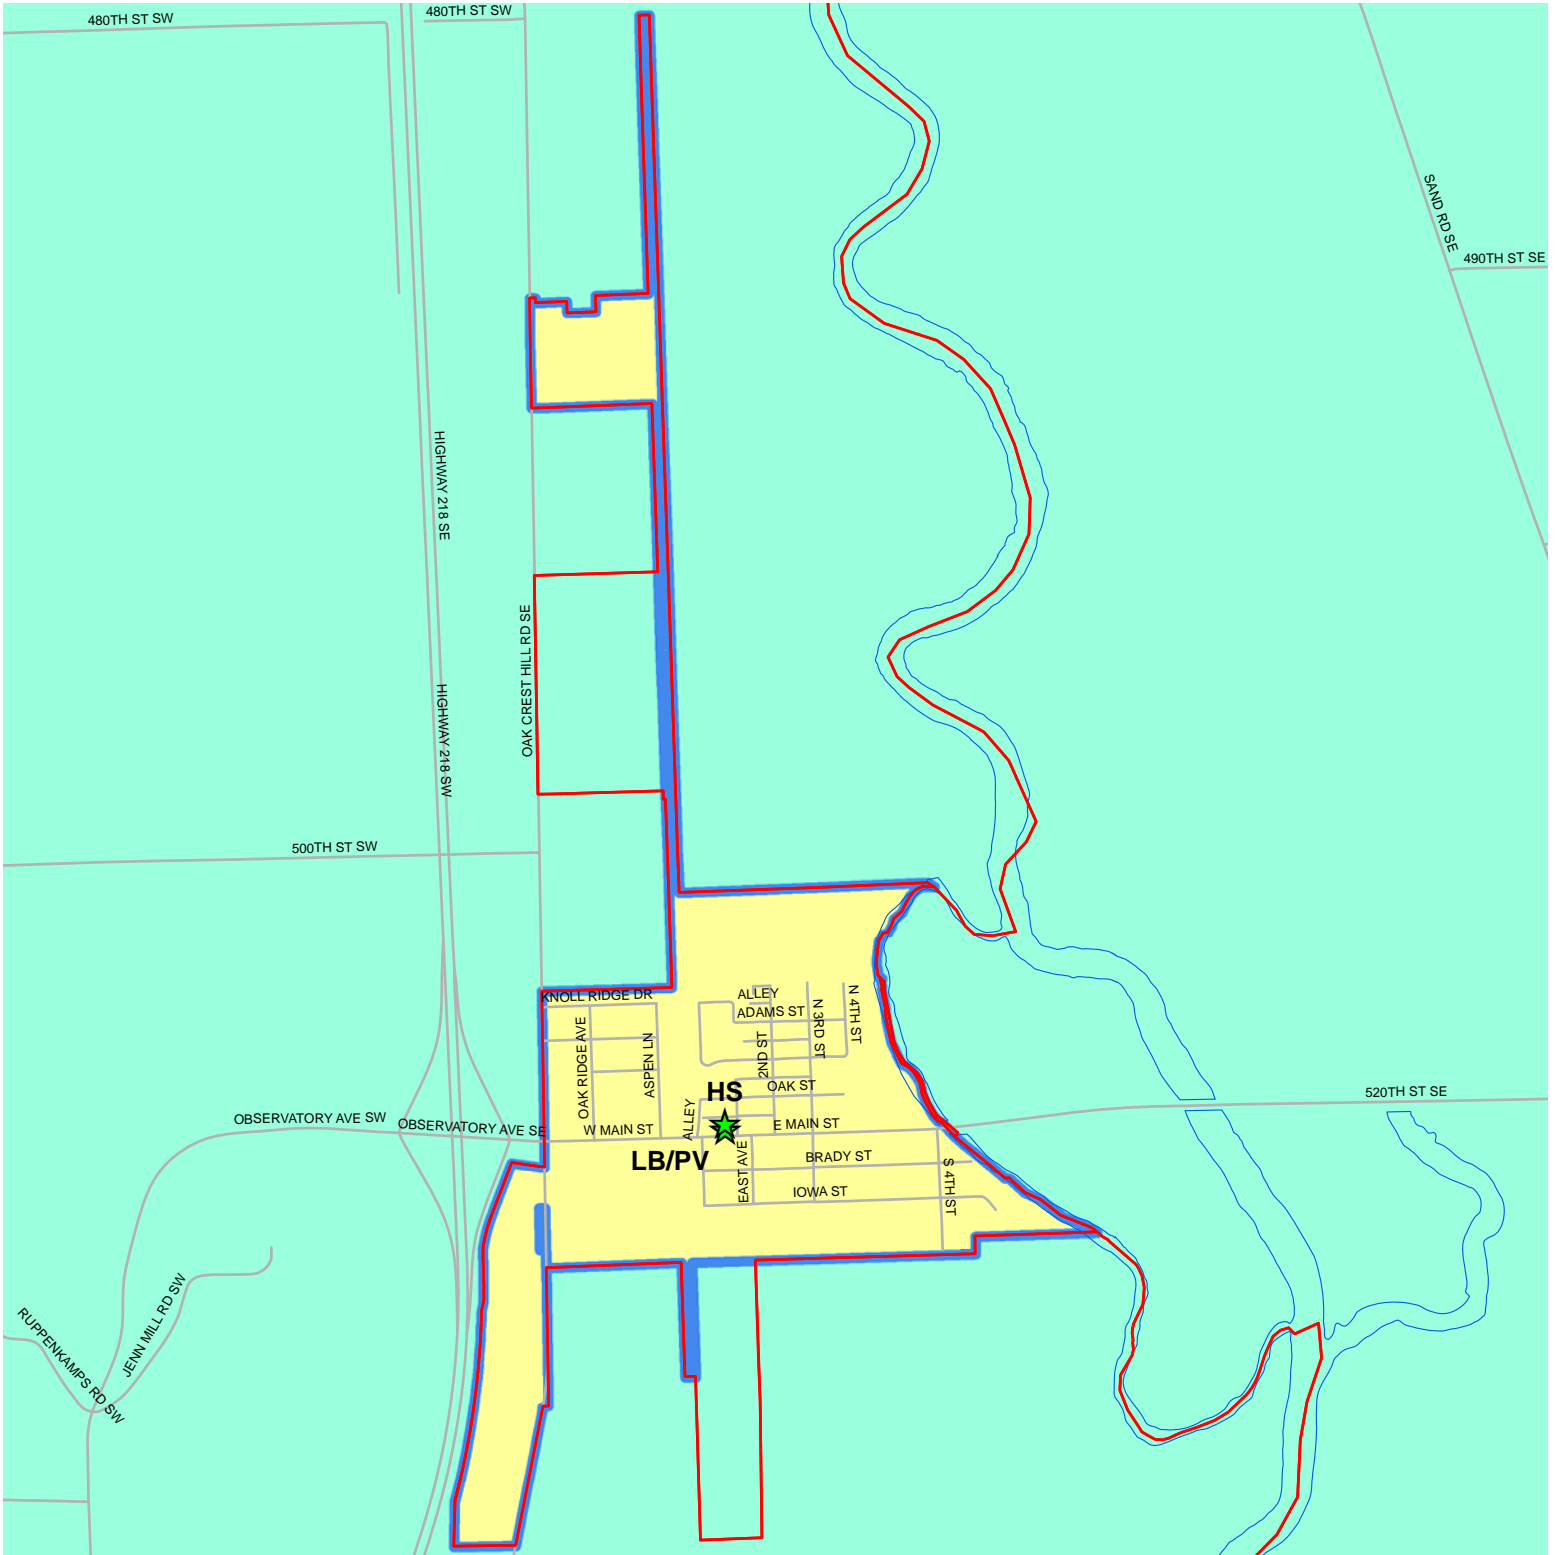

HILLS PRECINCT

Vote at: HILLS COMMUNITY CENTER, 110 E MAIN ST

Legend	
	Polling Sites
	City & Township Boundaries
	Roads & Streets
	Precinct Boundaries