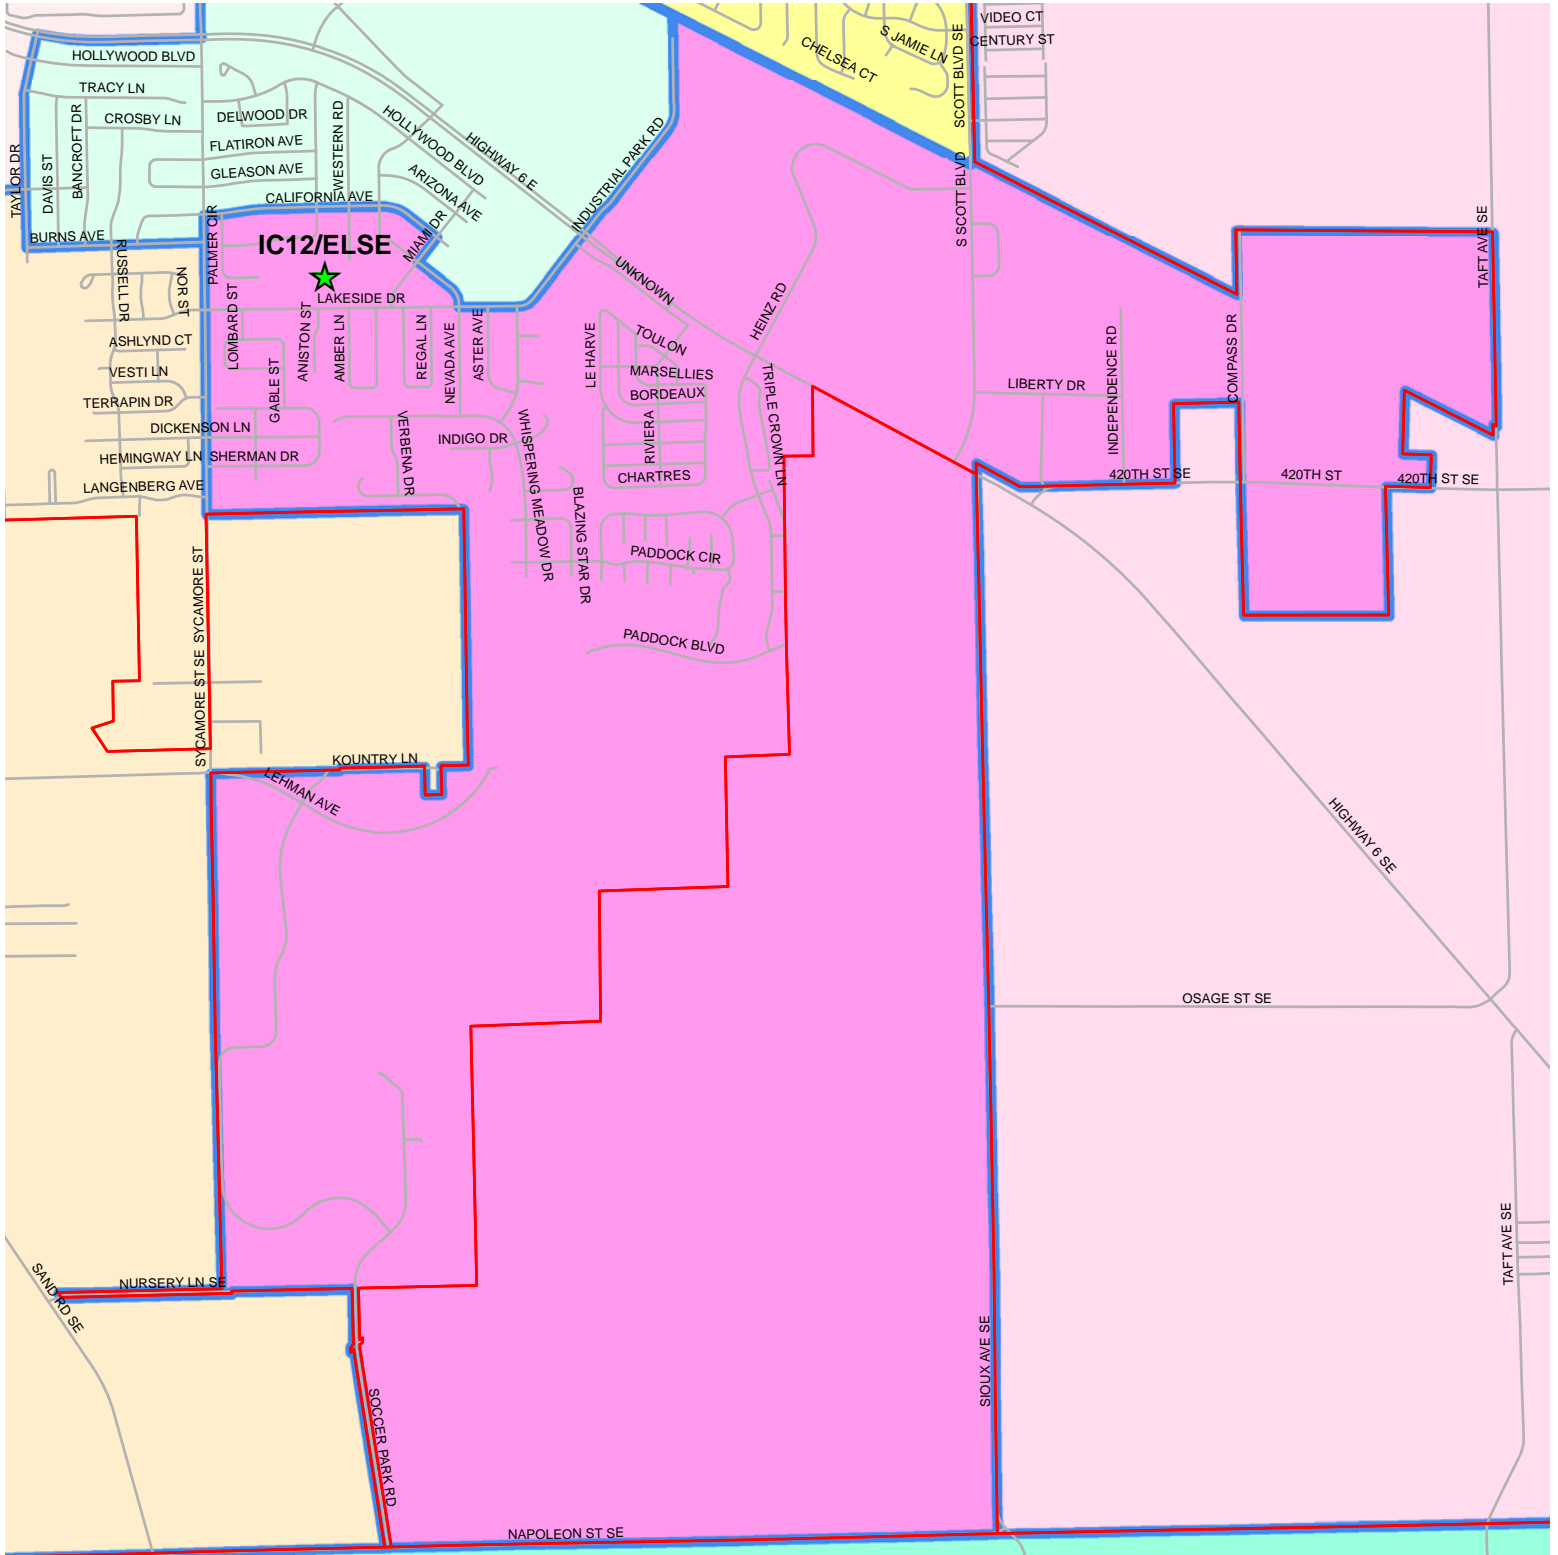

IOWA CITY 12-EAST LUCAS SOUTHEAST PRECINCT

Vote at: GRANT WOOD ELEMENTARY SCHOOL, 1930 LAKESIDE DR

Legend	
	Polling Sites
	City & Township Boundaries
	Roads & Streets
	Precinct Boundaries