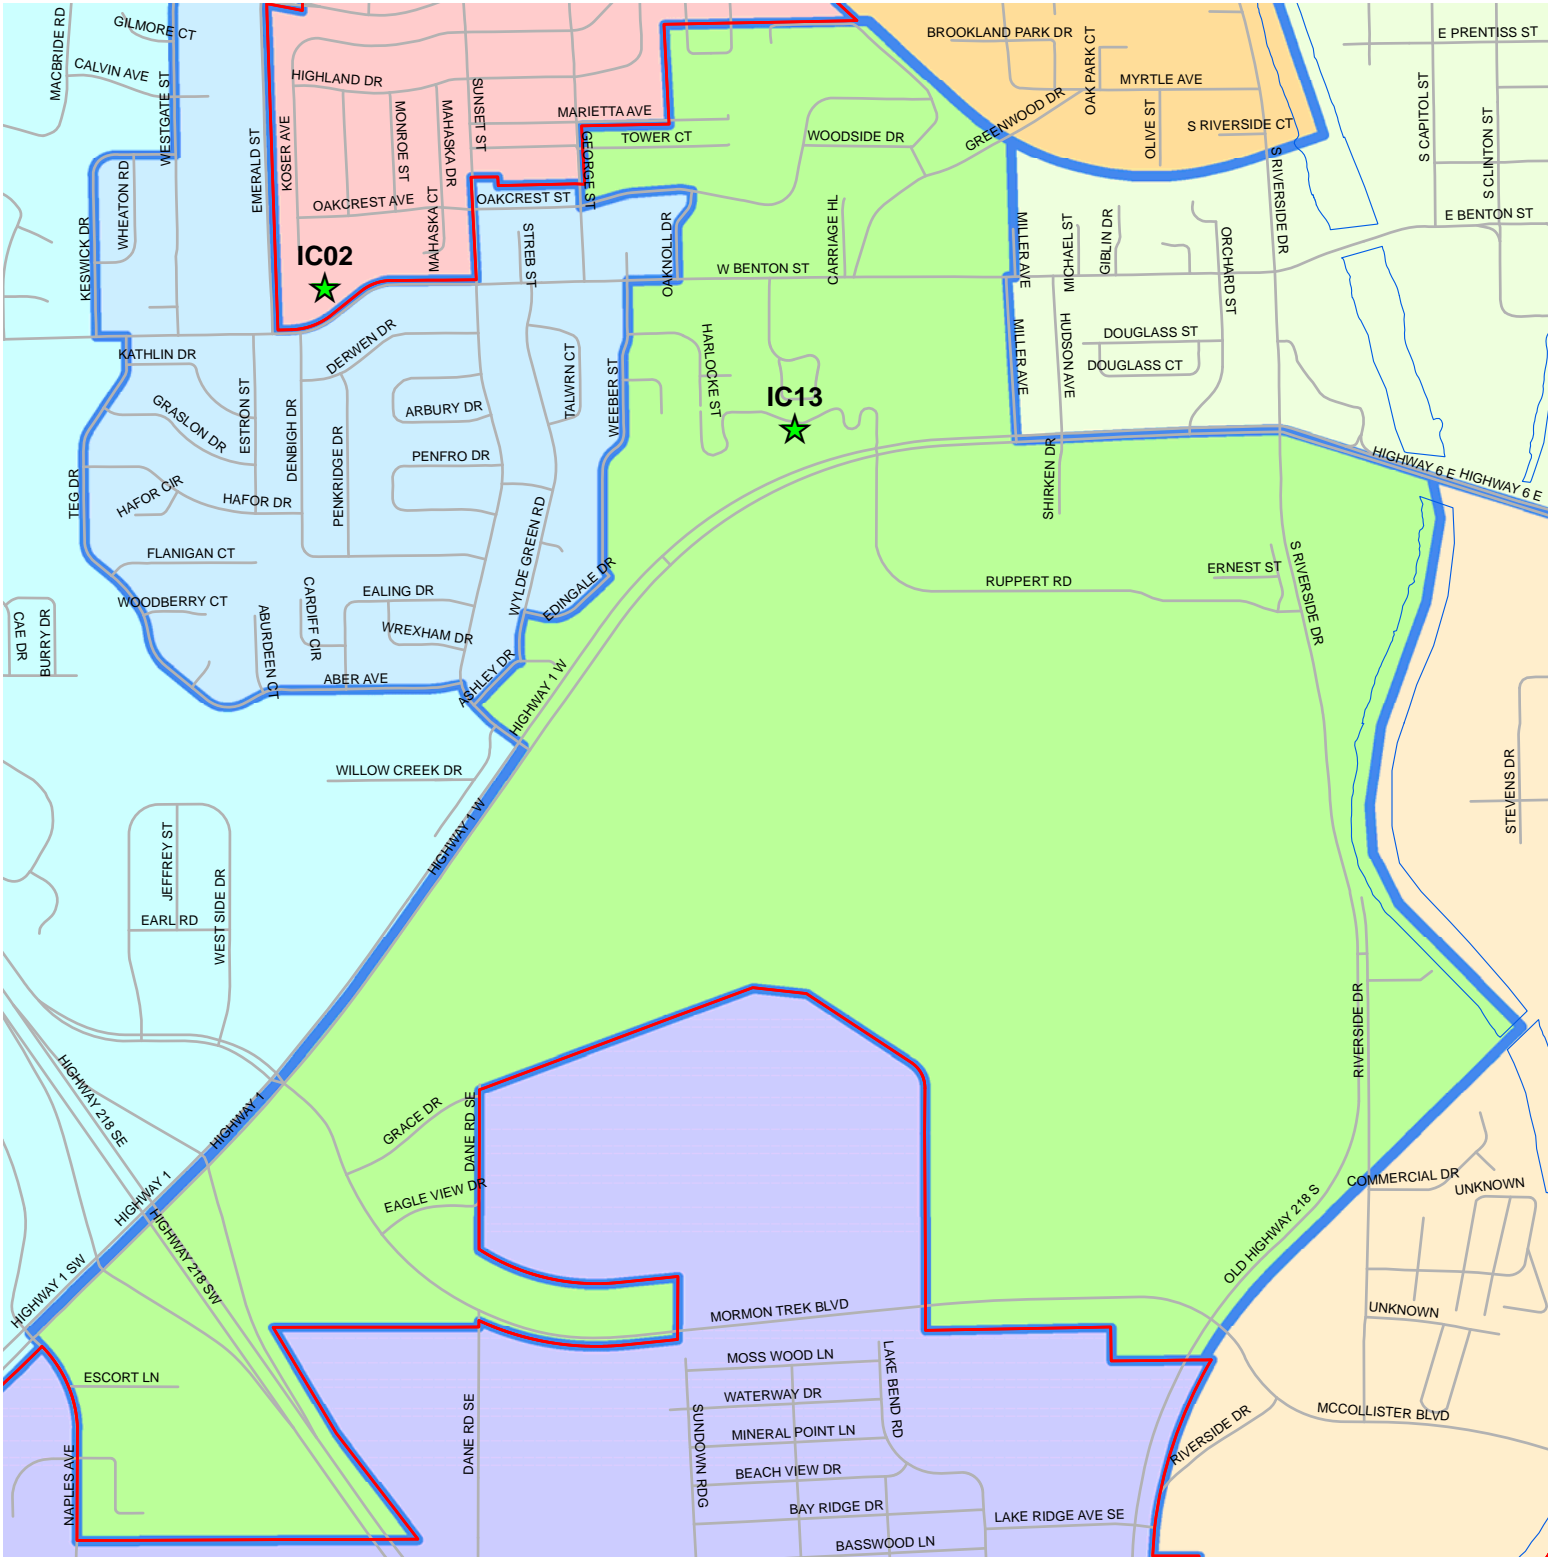

# IOWA CITY 13 PRECINCT

Vote at: HAWK'S RIDGE, 100 HAWK RIDGE RD

**Legend**

- ★ Polling Sites
- ▭ City & Township Boundaries
- Roads & Streets
- ▭ Precinct Boundaries