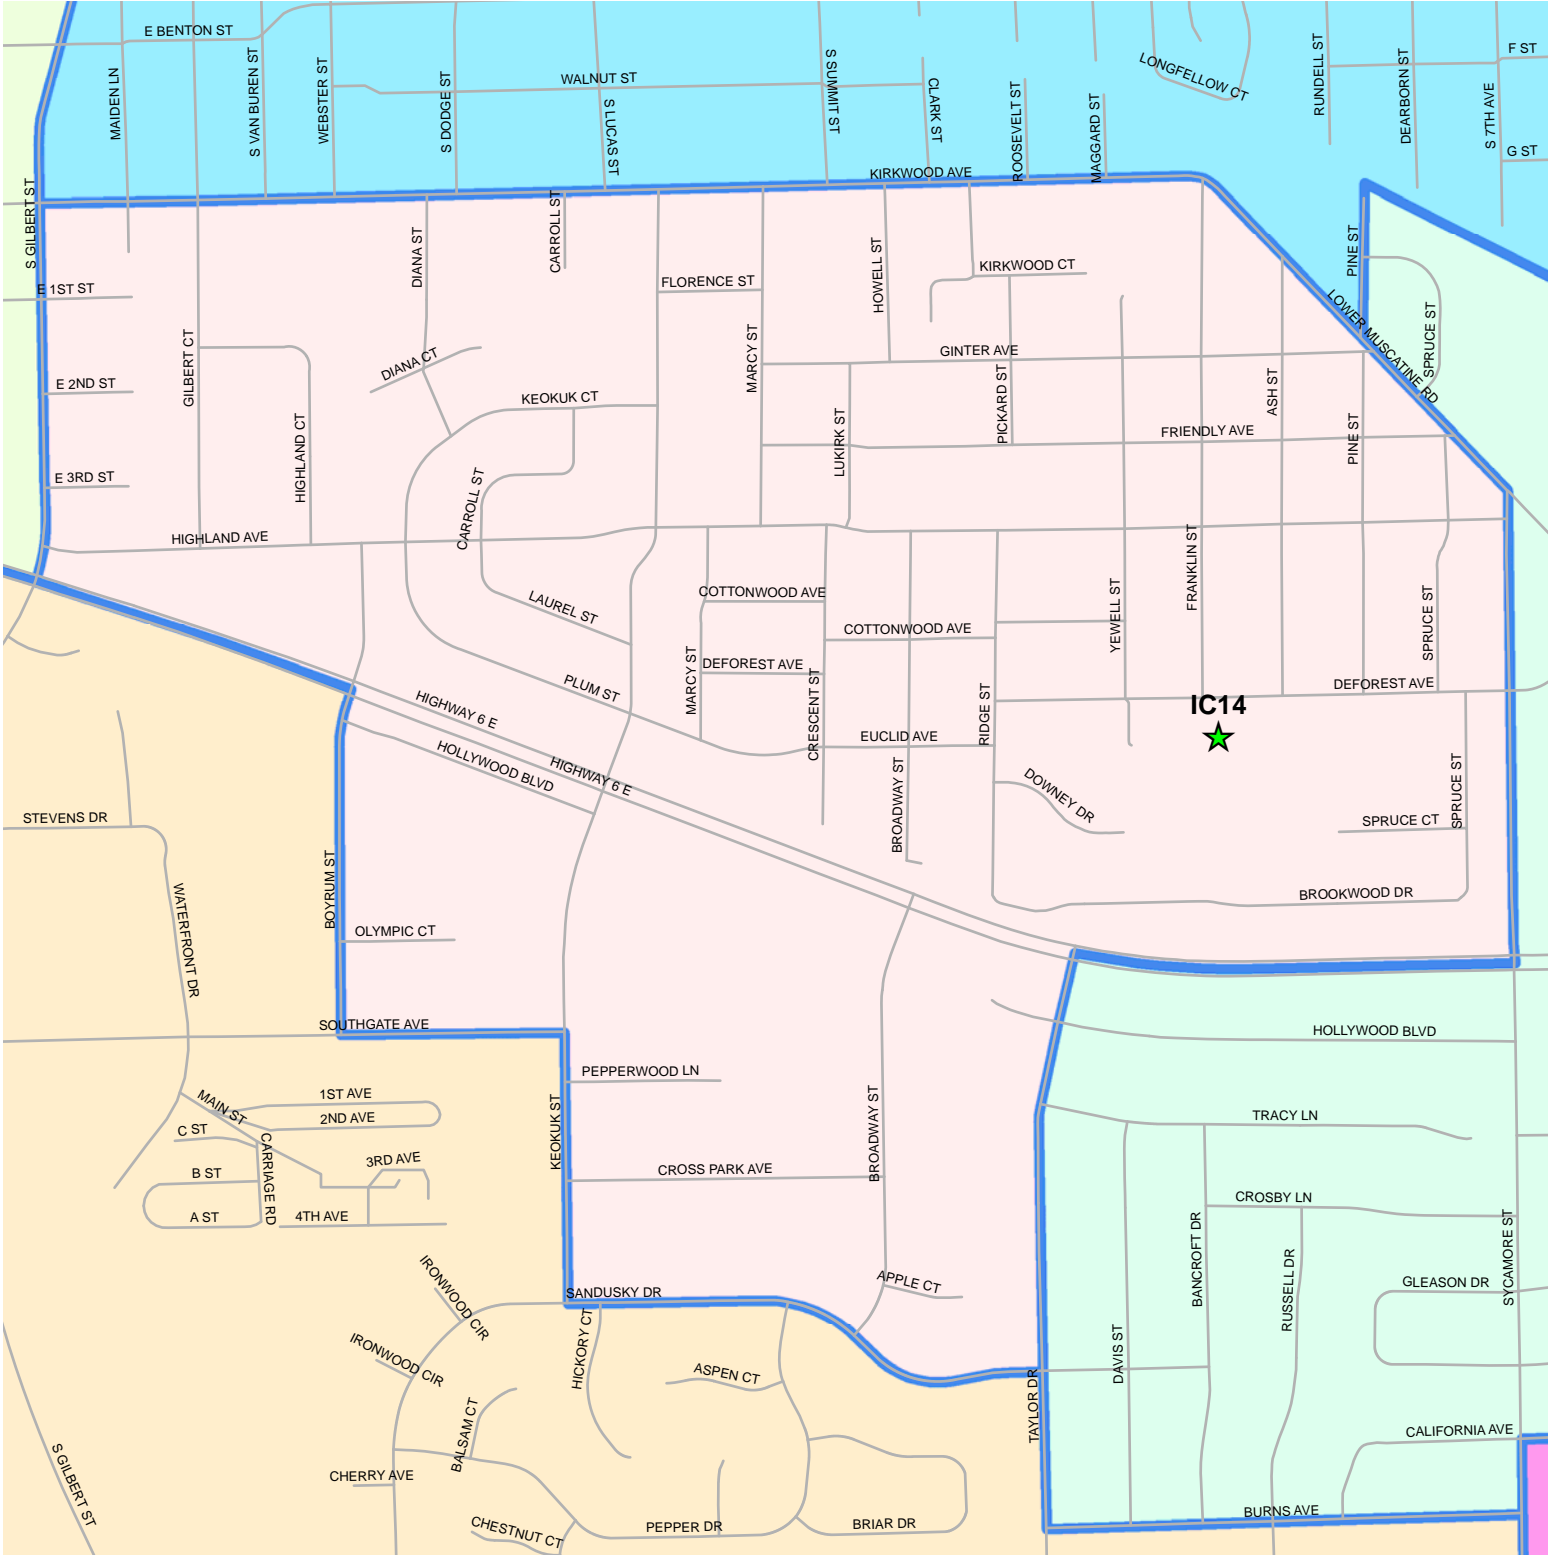

IOWA CITY 14 PRECINCT

Vote at: MARK TWAIN ELEMENTARY SCHOOL, 1355 DEFORST AVE

Legend

-  Polling Sites
-  City & Township Boundaries
-  Roads & Streets
-  Precinct Boundaries