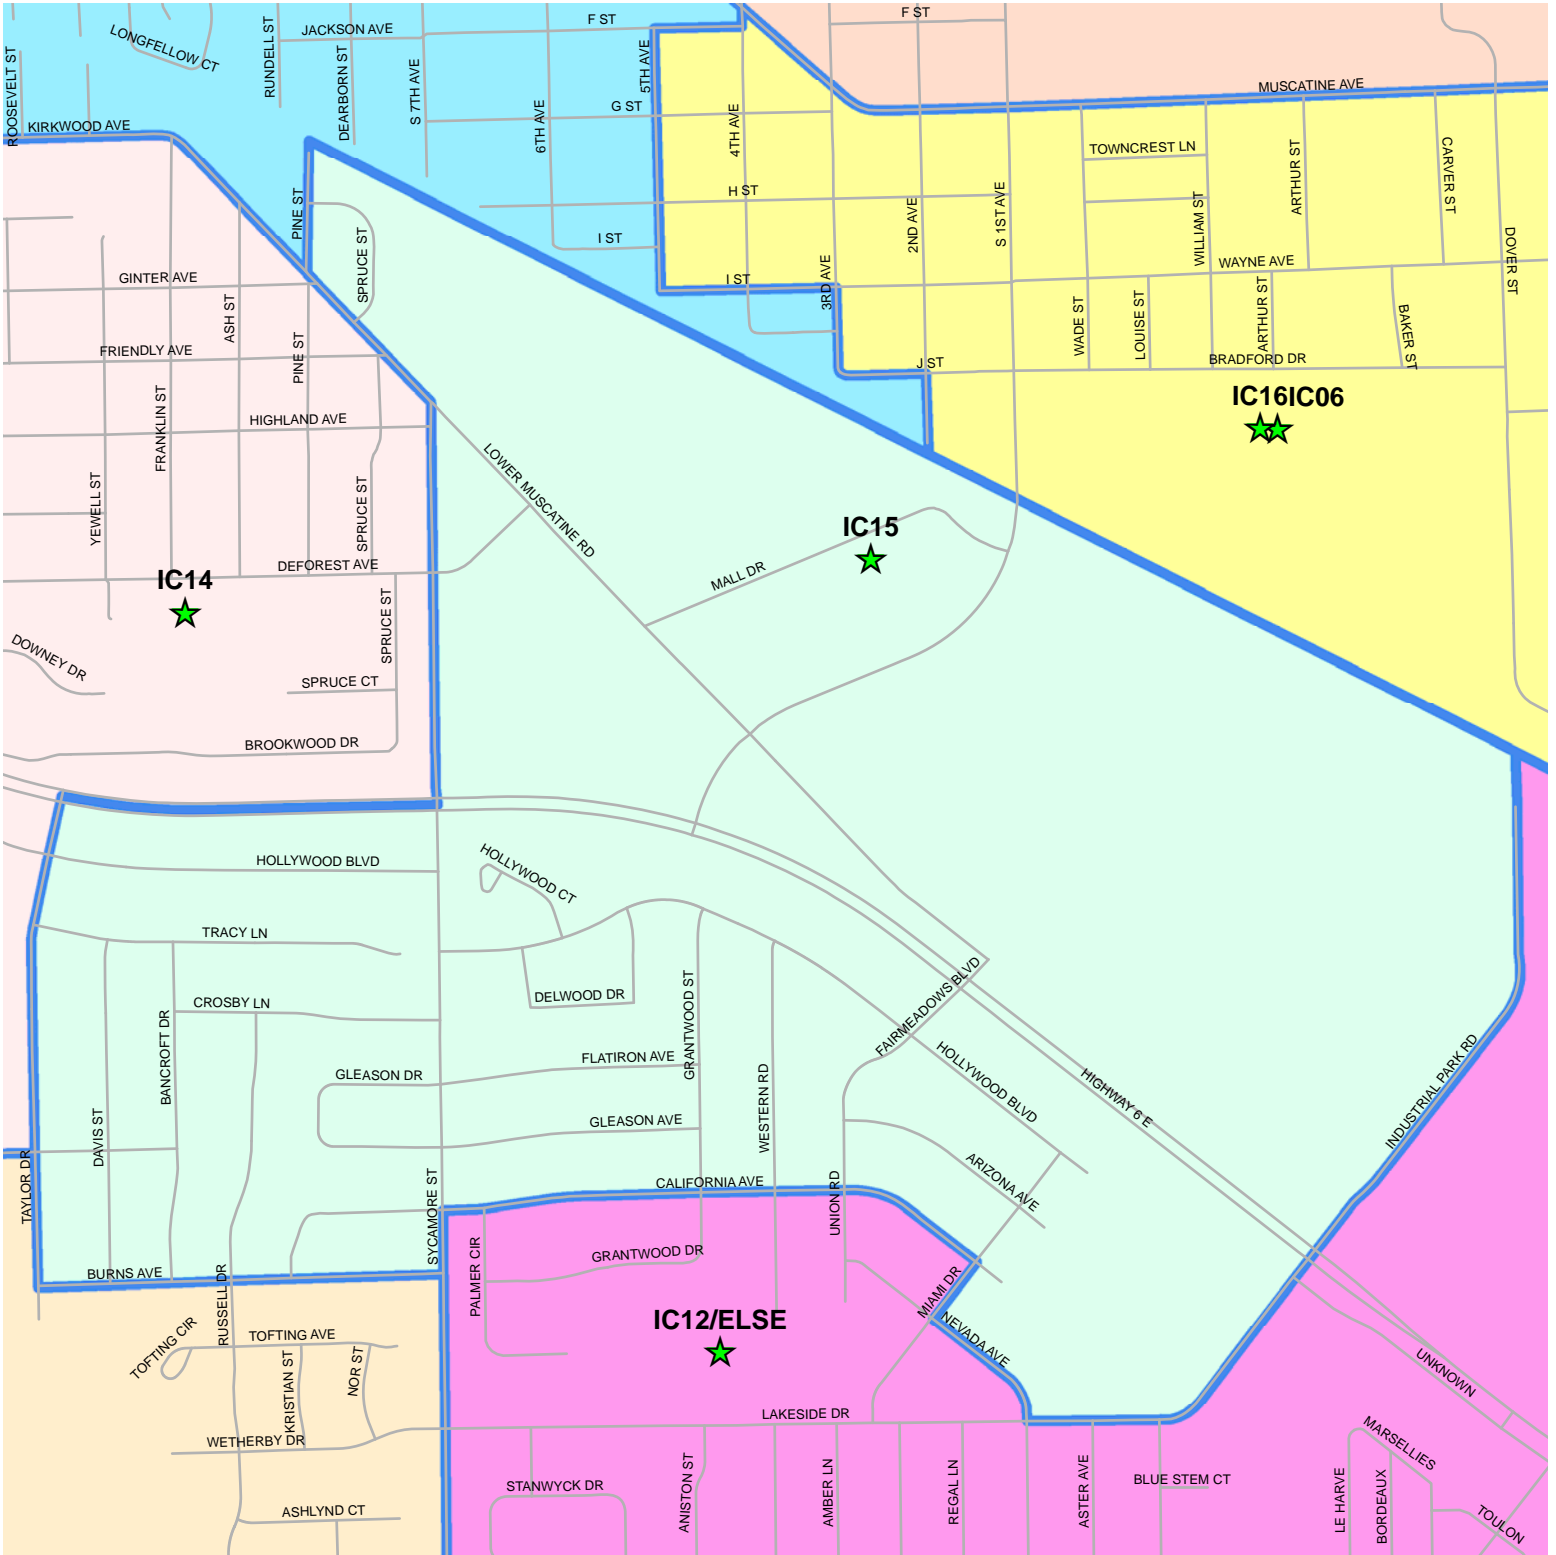

IOWA CITY 15 PRECINCT

Vote at: TATE HIGH SCHOOL, 1528 MALL DR

Produced by Johnson County Auditor's Office
7/17/2015

Legend

-  Polling Sites
-  City & Township Boundaries
-  Roads & Streets
-  Precinct Boundaries