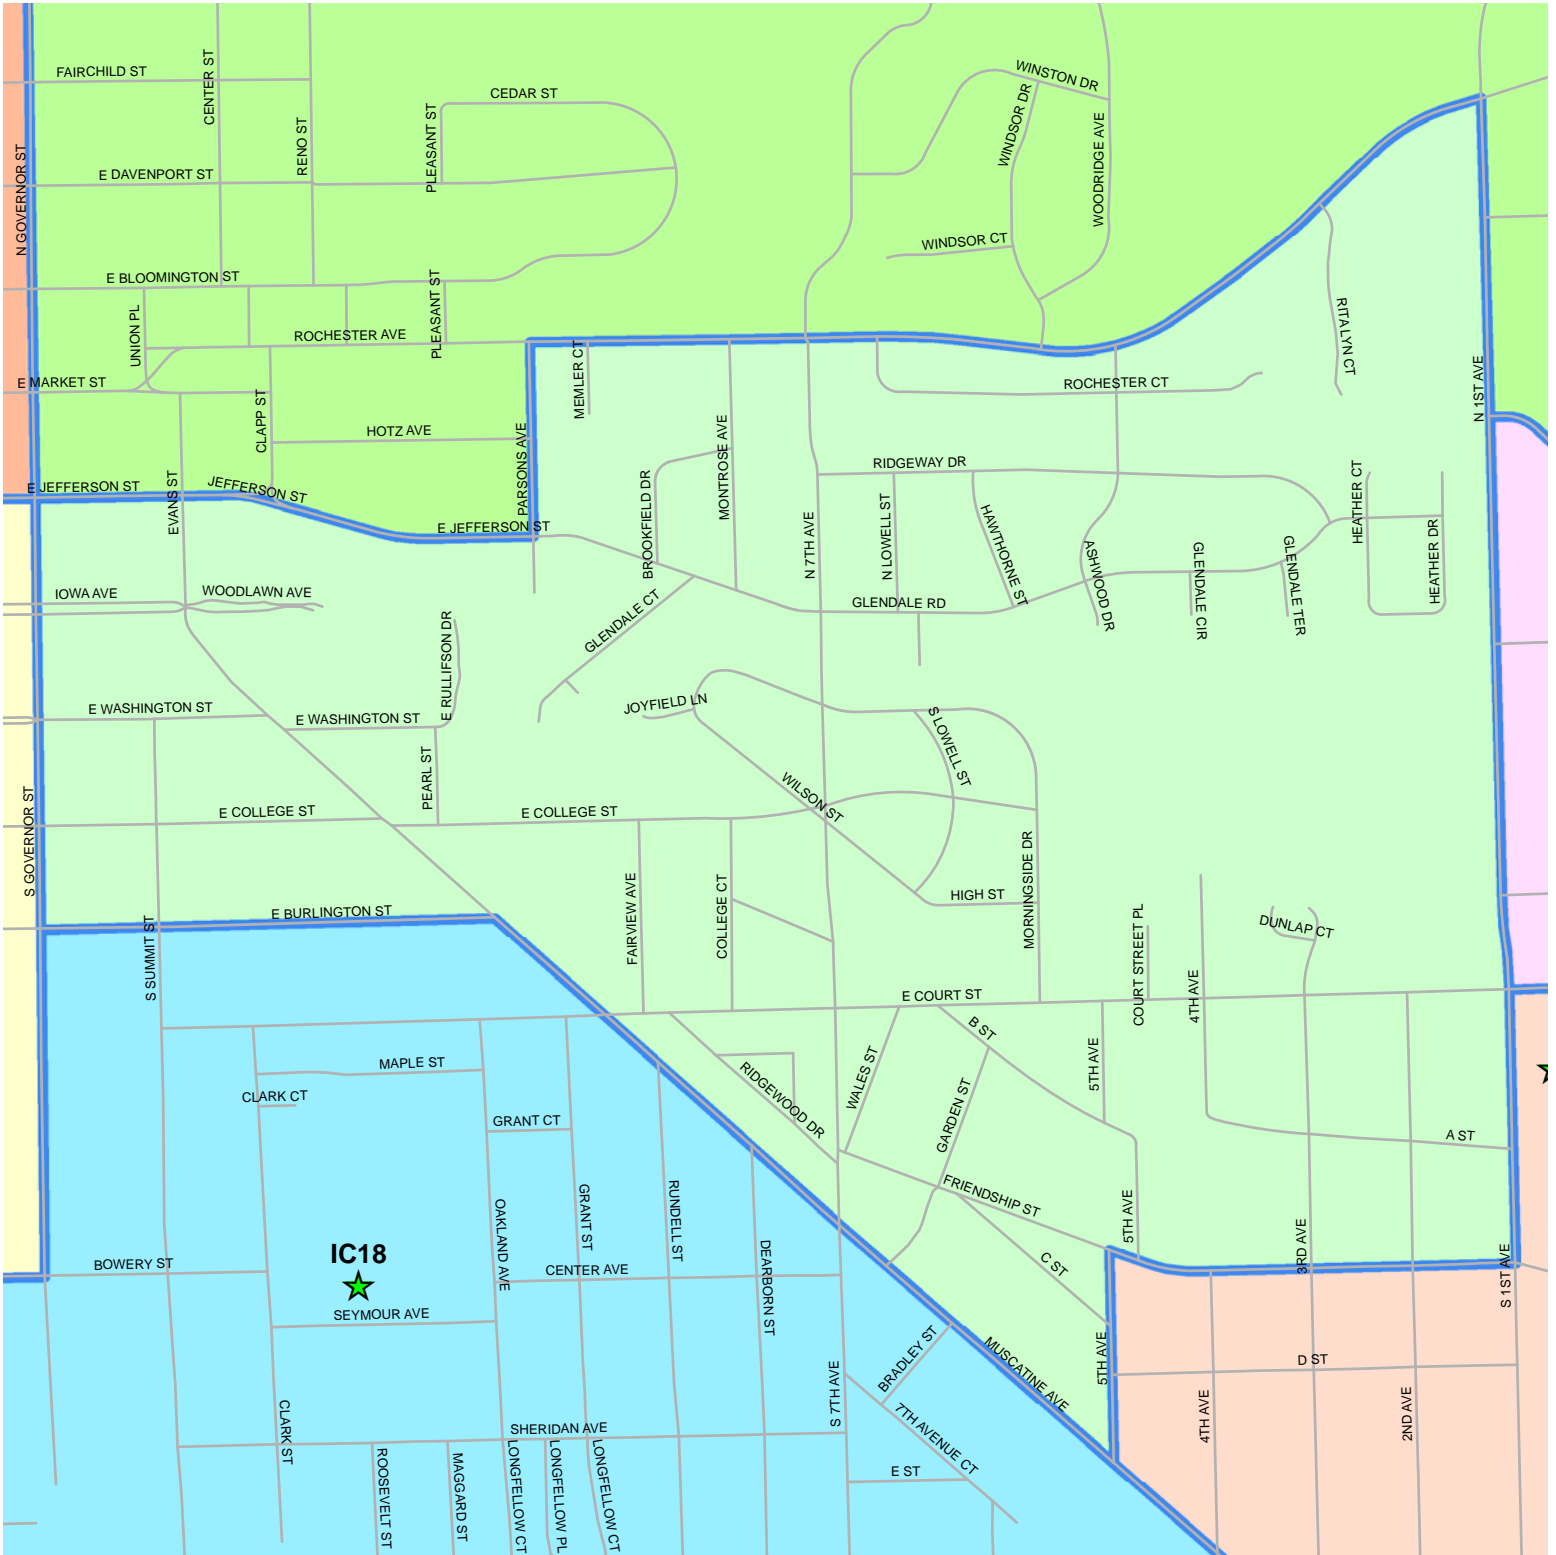

# IOWA CITY 17 PRECINCT

Vote at: OUR REDEEMER LUTHERAN CHURCH, 2301 E COURT ST

Produced by Johnson County Auditor's Office  
7/17/2015

**Legend**

- Polling Sites
- City & Township Boundaries
- Roads & Streets
- Precinct Boundaries