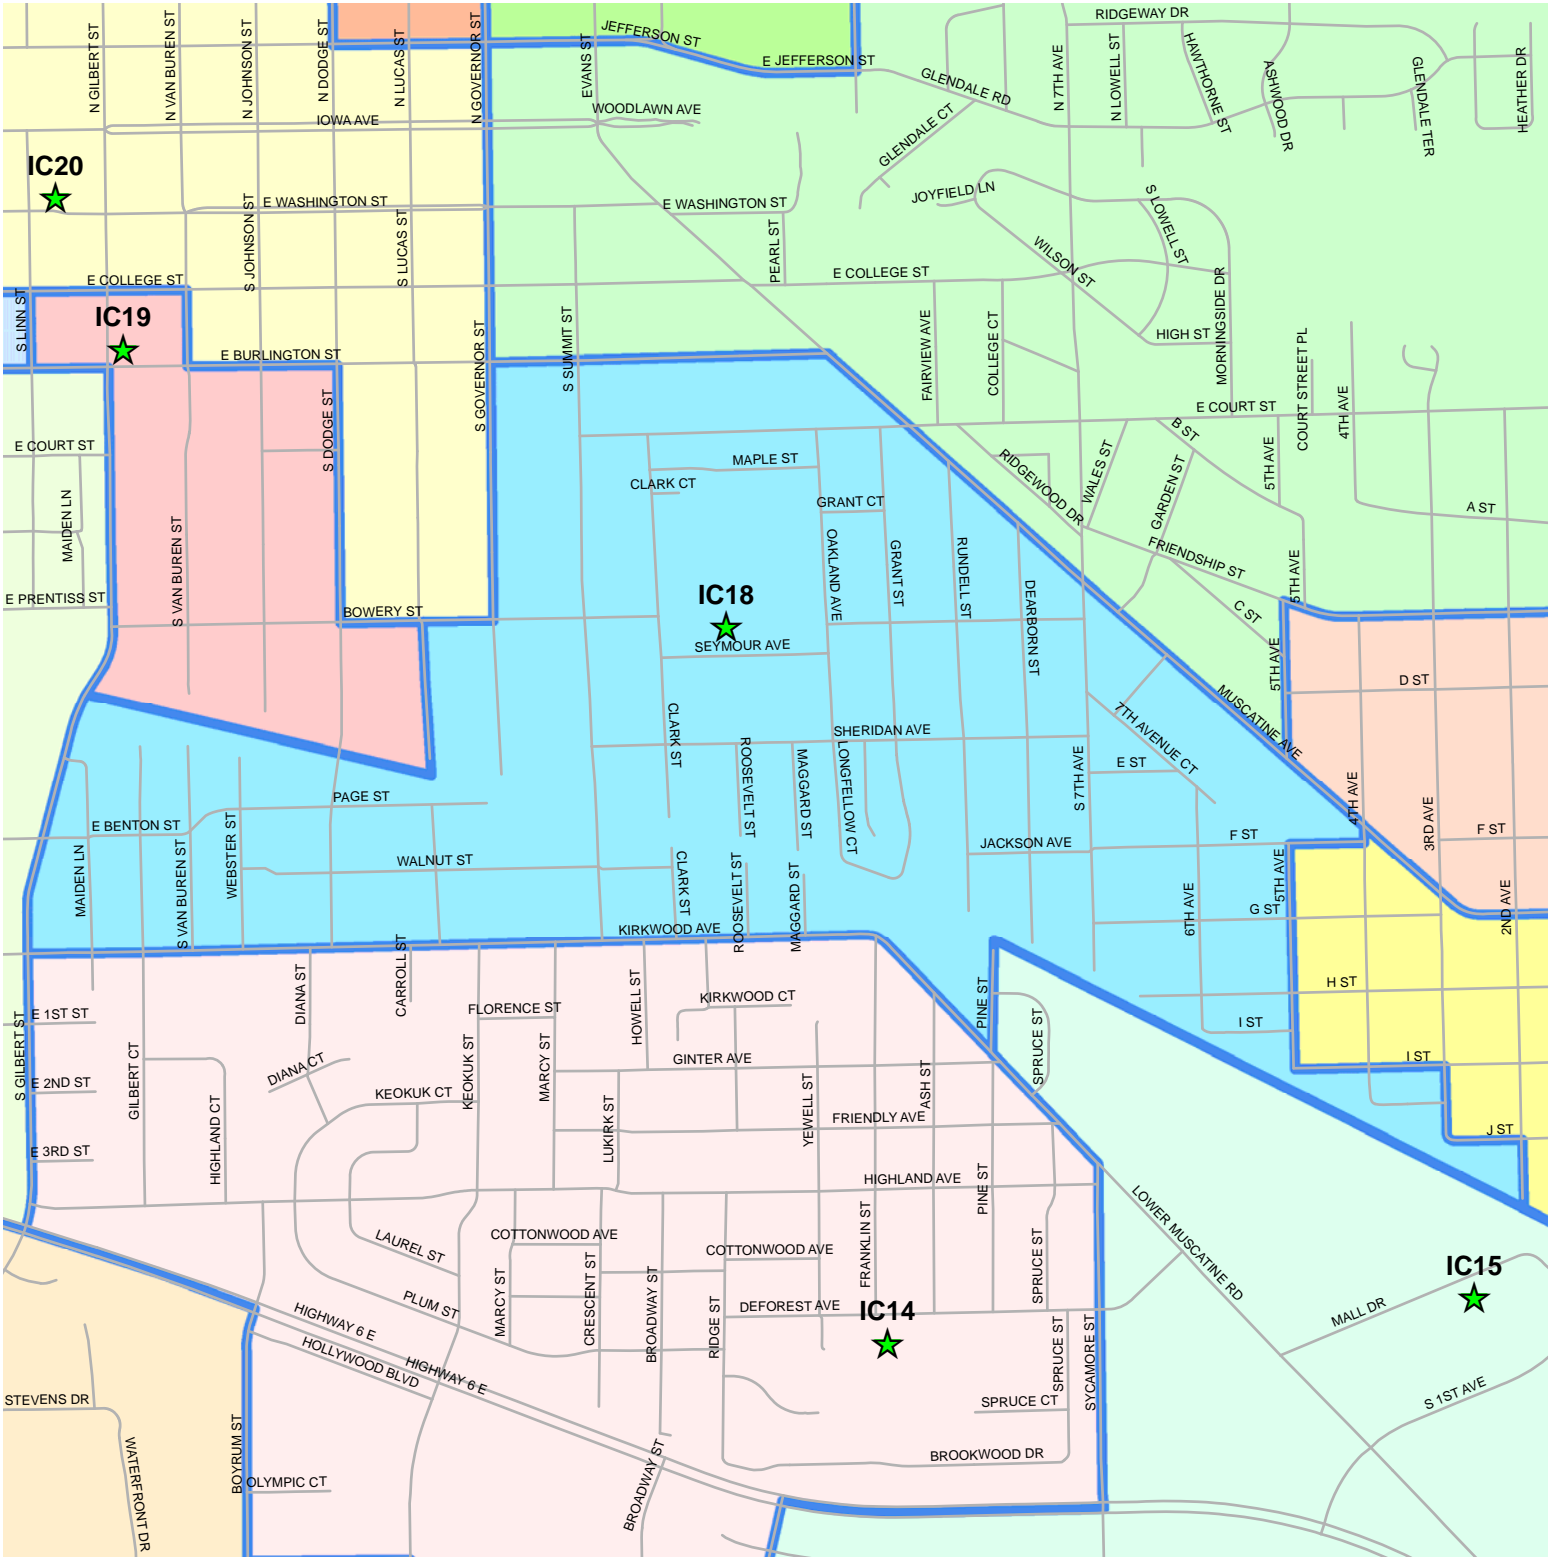

# IOWA CITY 18 PRECINCT

Vote at: LONGFELLOW ELEMENTARY SCHOOL, 1130 SEYMOUR AVE

**Legend**

- ★ Polling Sites
- City & Township Boundaries
- Roads & Streets
- Precinct Boundaries