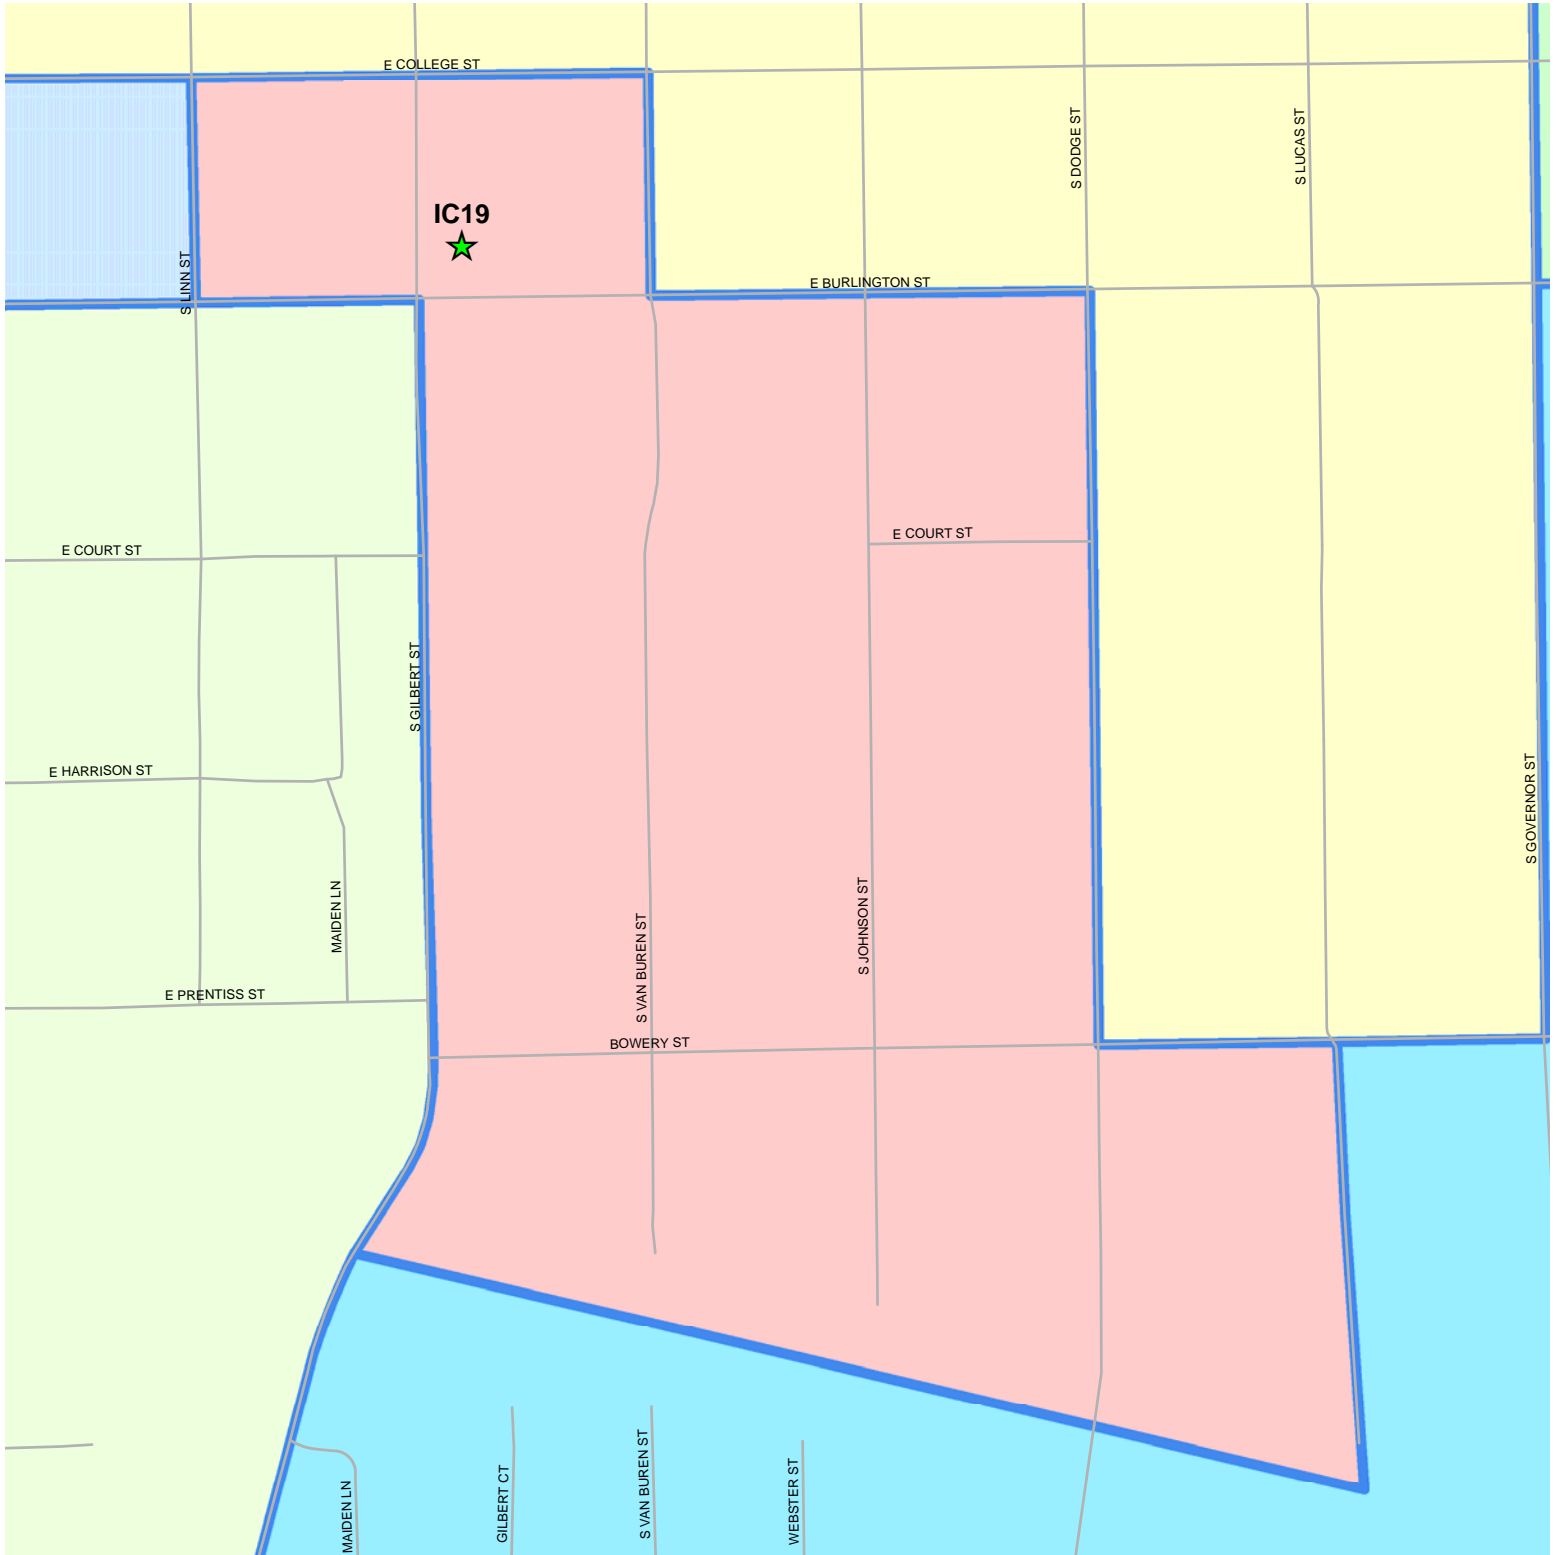

IOWA CITY 19 PRECINCT

Vote at: IOWA CITY REC CENTER, 220 S GILBERT ST

Produced by Johnson County Auditor's Office
7/17/2015

Legend

-  Polling Sites
-  City & Township Boundaries
-  Roads & Streets
-  Precinct Boundaries